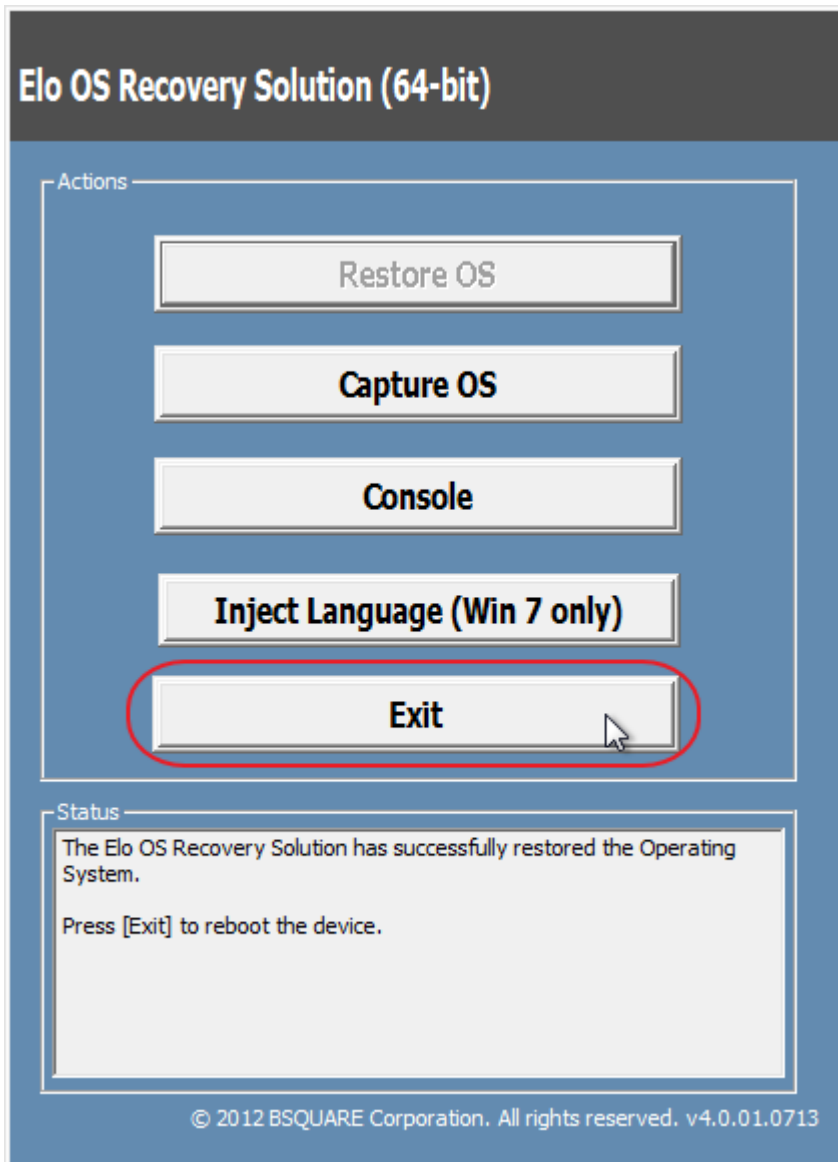

7. 「Elo OS Recovery Solution (64-bit)」が開いたら、「Exit」ボタンをクリックして、再起動します。

—以上—