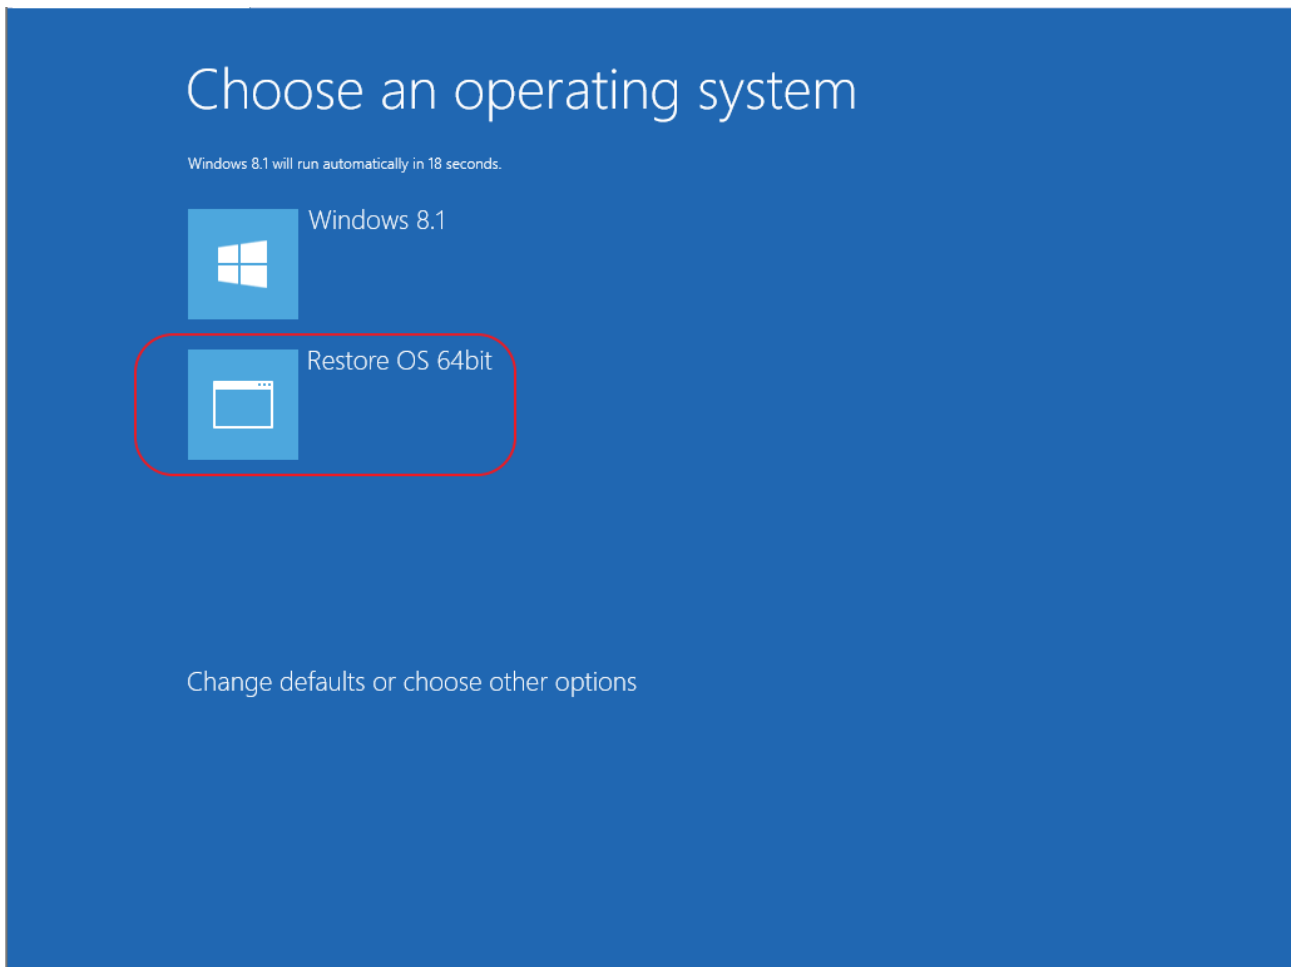

● 英語設定の場合の画面