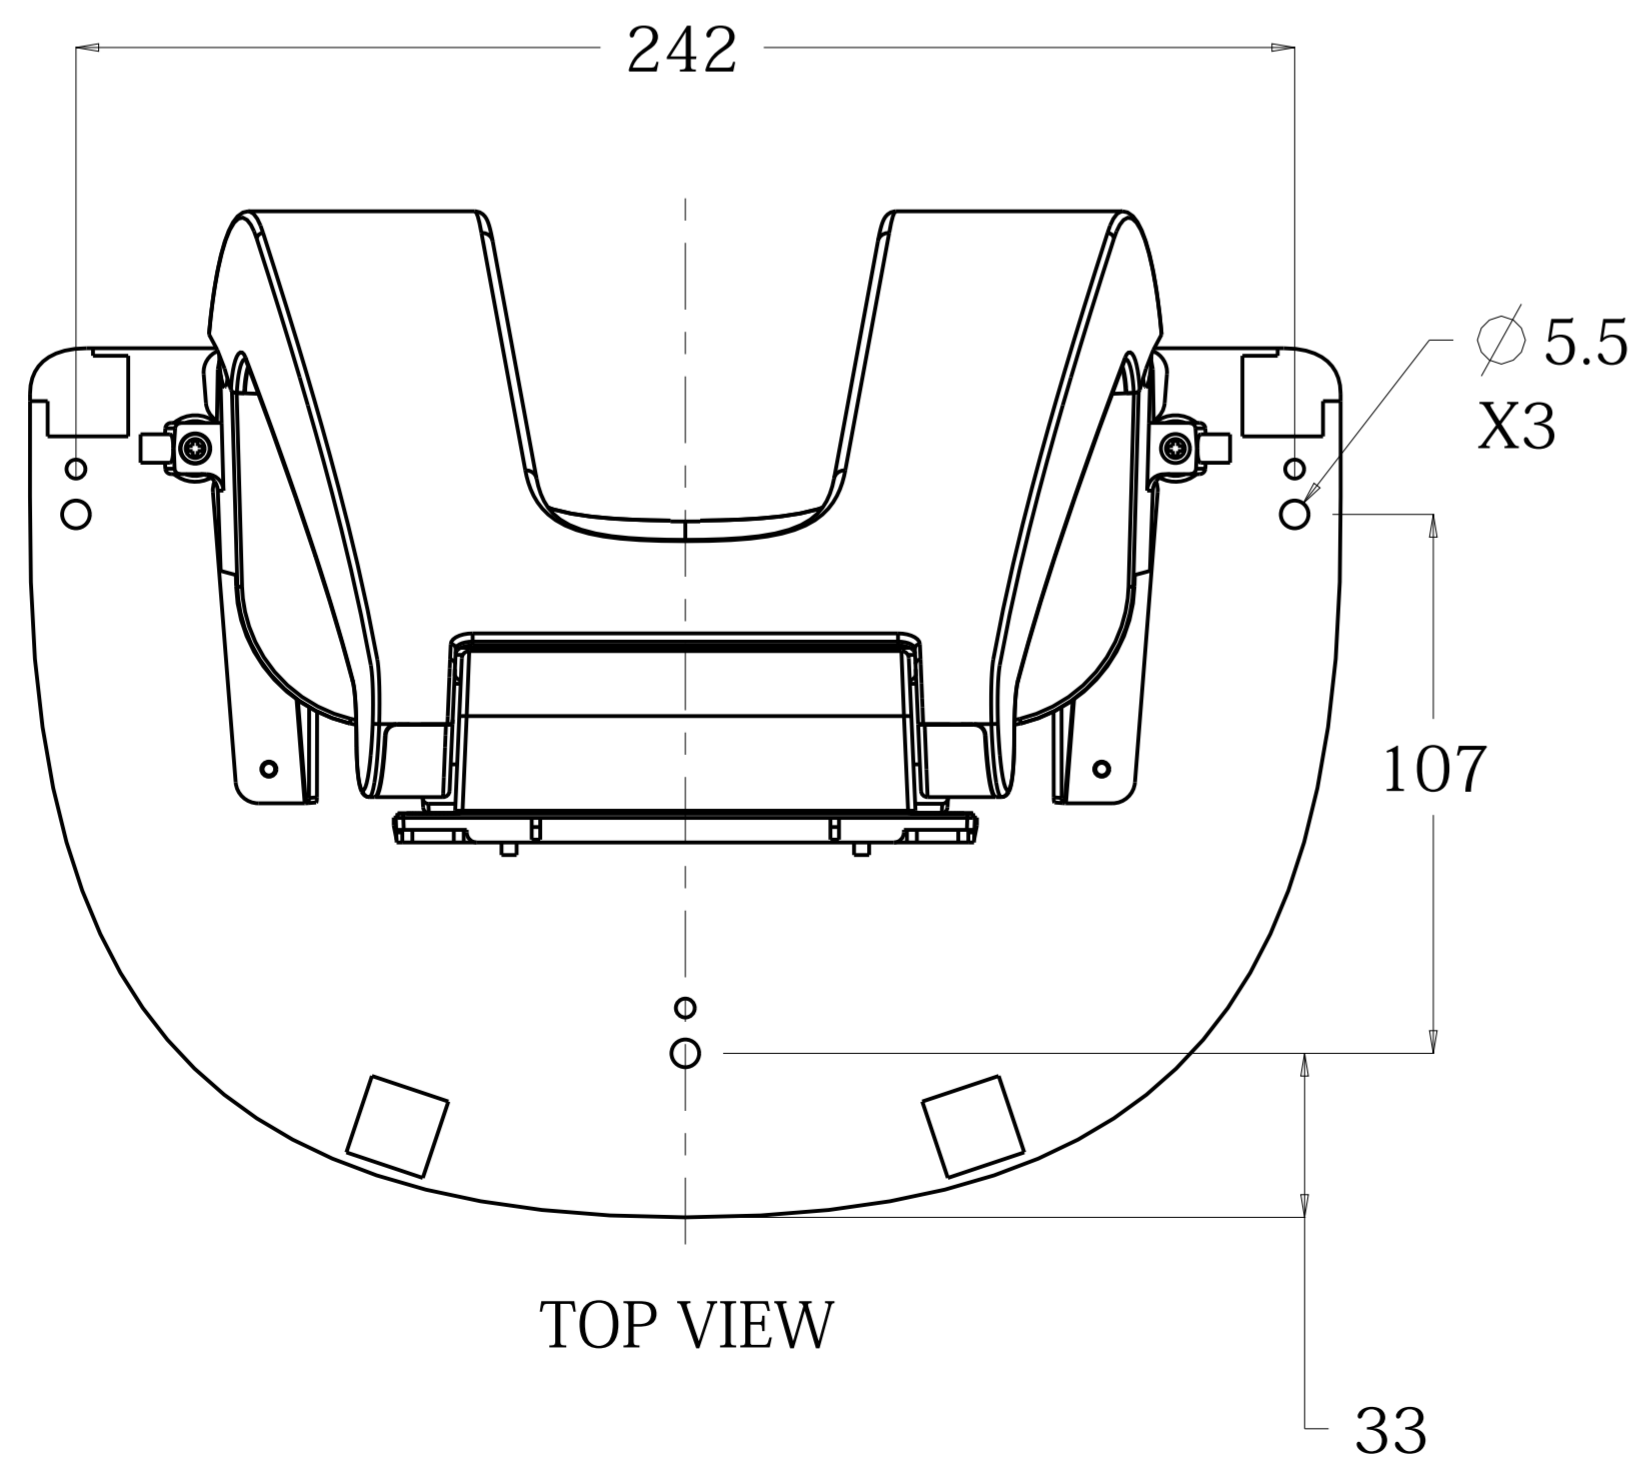

TILT -5° FROM VERTICAL

TILT 90° FROM VERTICAL

スケール 0.500

MOUNT OPTION 1

TOP VIEW

MOUNT OPTION 2

BOTTOM VIEW

SCALE 0.666

VESA MOUNT

CONNECTOR PANEL

スケール 0.500