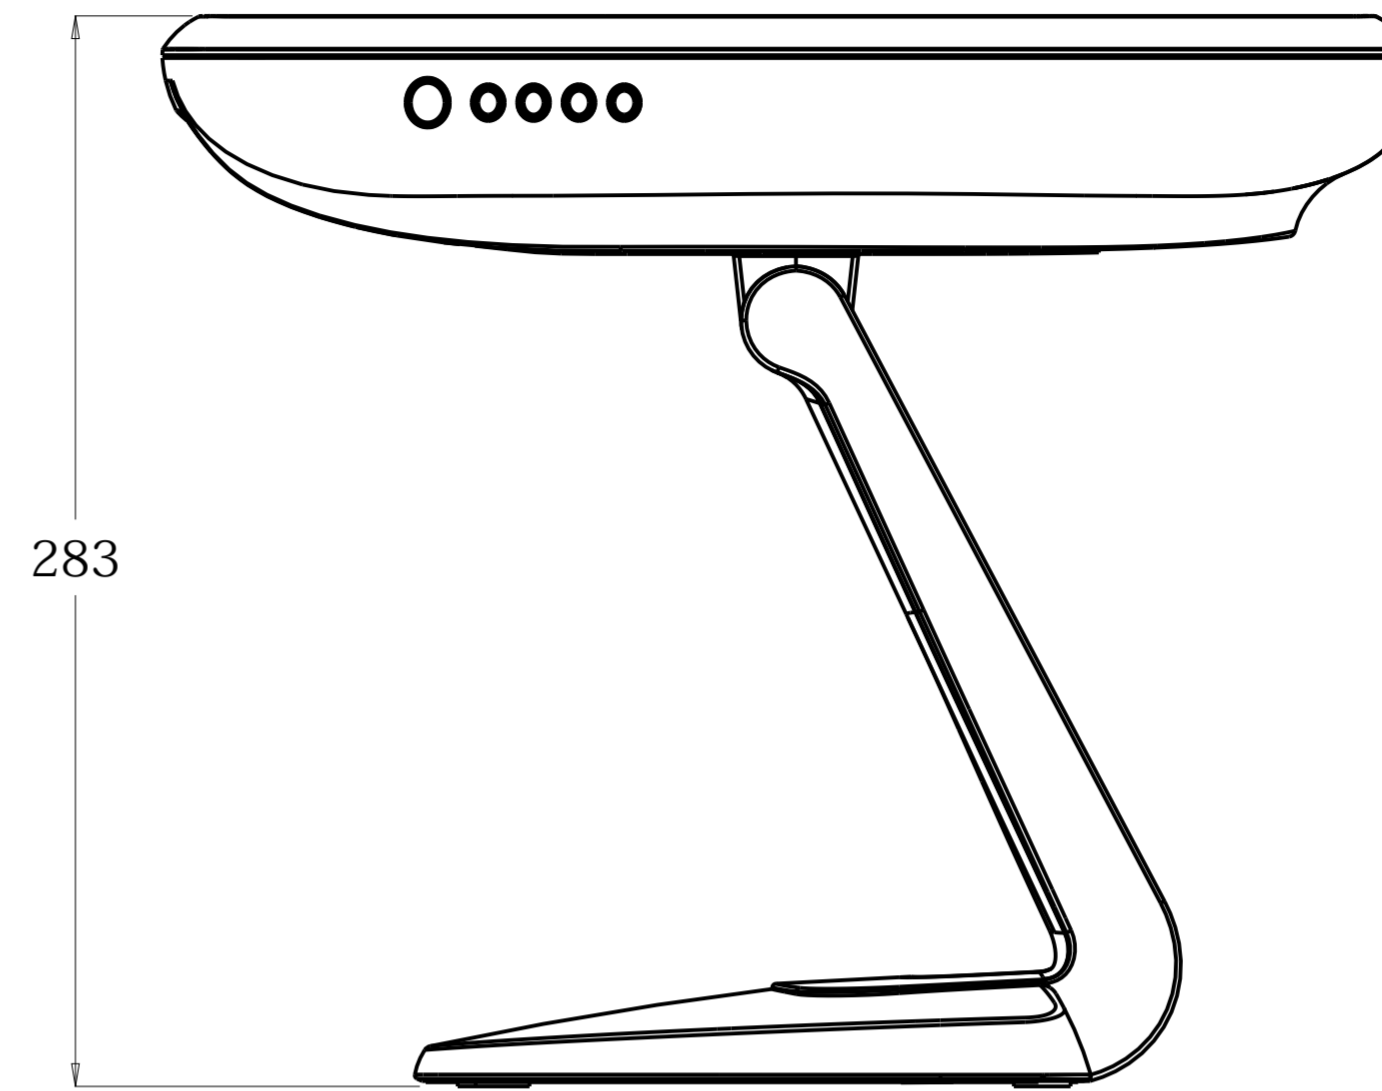

TILT -5° FROM VERTICAL

TILT 90° FROM VERTICAL

スケール 0.500

MOUNT OPTION 1

TOP VIEW

MOUNT OPTION 2

BOTTOM VIEW

SCALE 0.666

VESA MOUNT

CONNECTOR PANEL

スケール 0.500