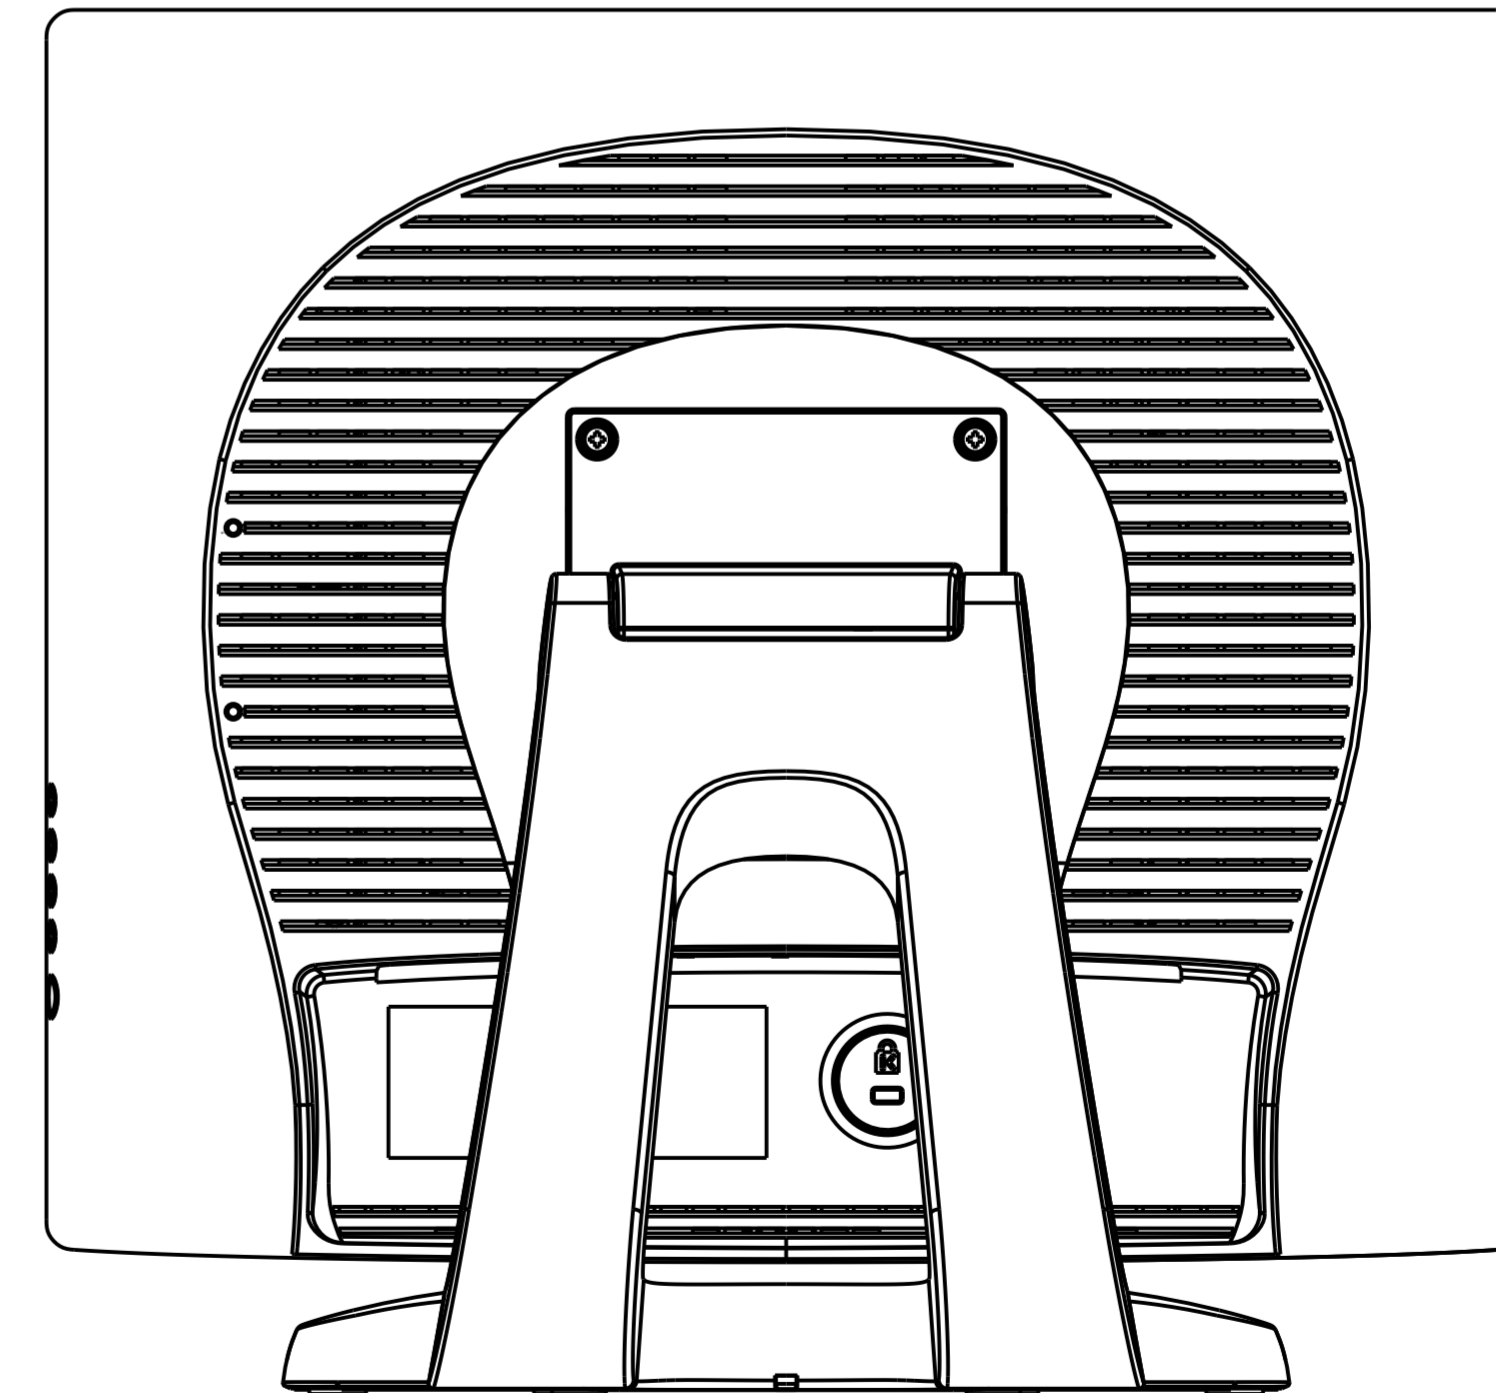

TILT -5° FROM VERTICAL

TILT 90° FROM VERTICAL

スケール 0.500

MOUNT OPTION 1

TOP VIEW

MOUNT OPTION 2

BOTTOM VIEW

SCALE 0.666

VESA MOUNT

CONNECTOR PANEL

スケール 0.500