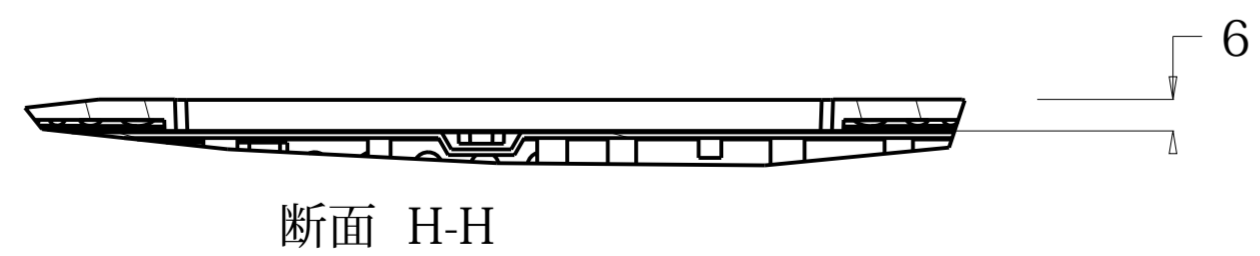

TILT -5° FROM VERTICAL

TILT 90° FROM VERTICAL

スケール 0.500

MOUNT OPTION 1

TOP VIEW

MOUNT OPTION 2

BOTTOM VIEW

SCALE 0.666

VESA MOUNT

CONNECTOR PANEL

スケール 0.500