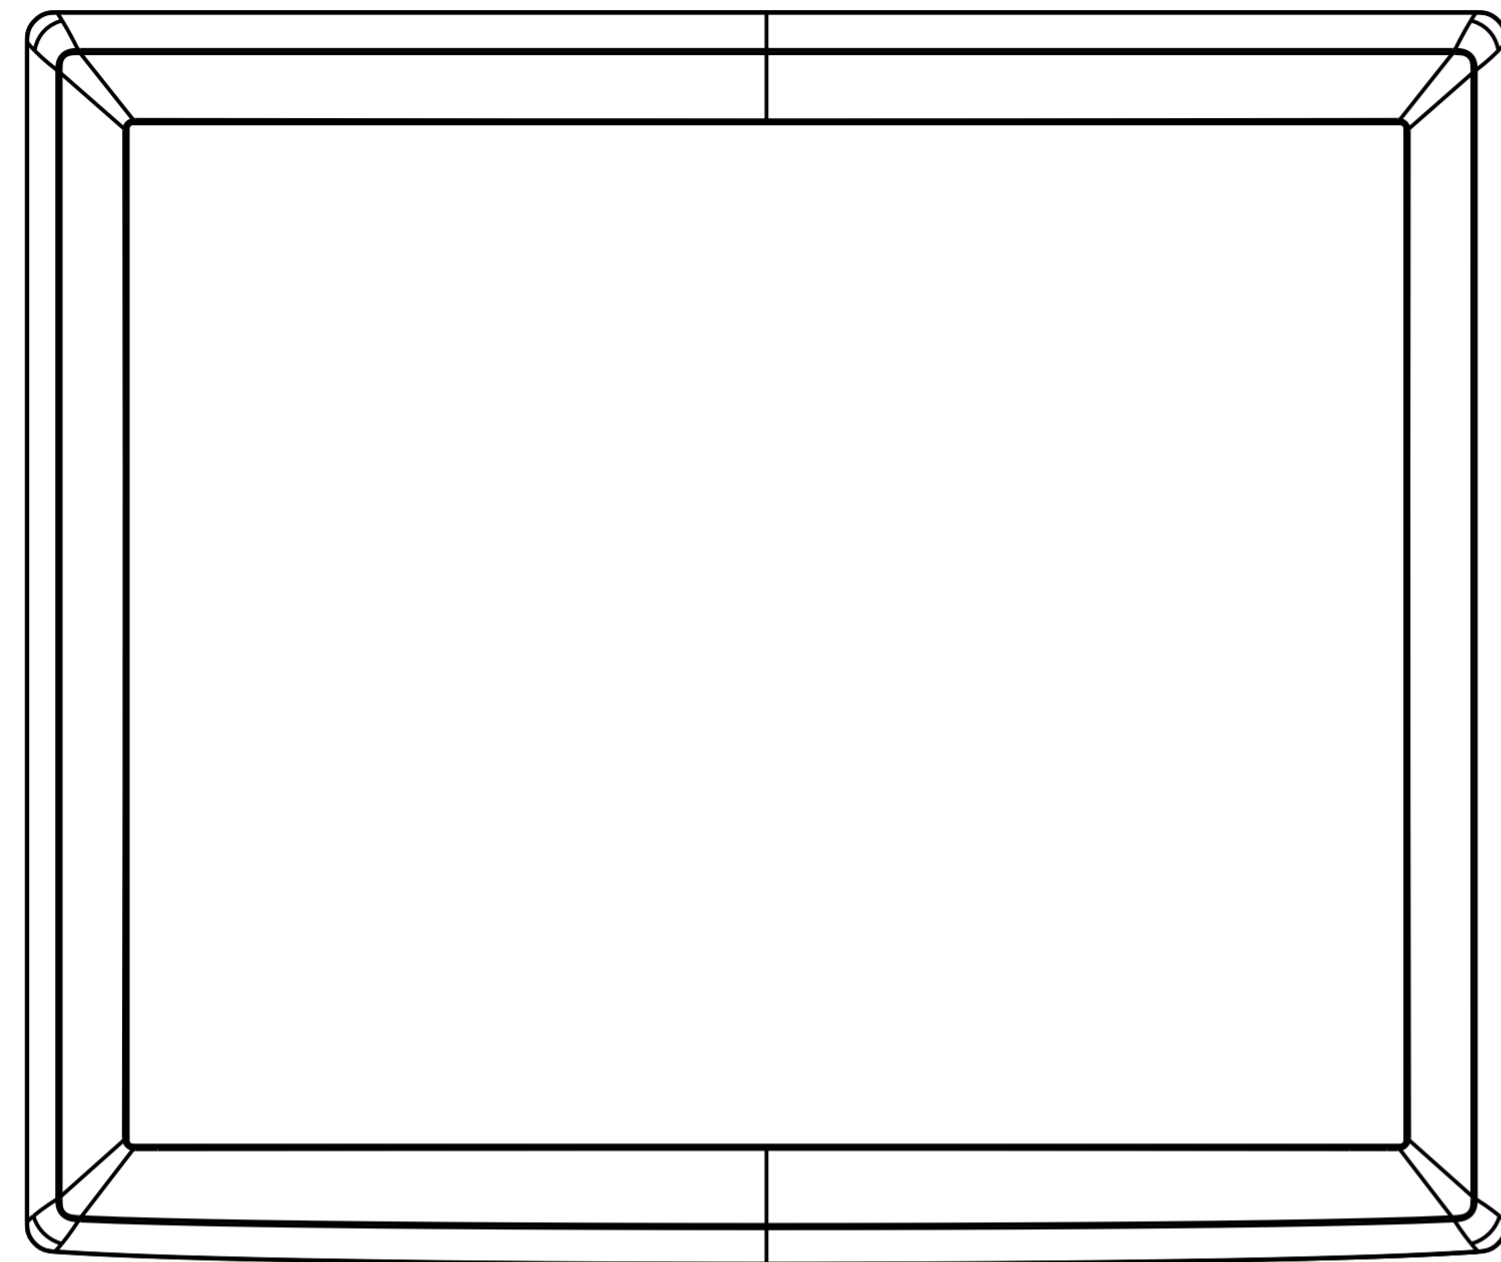

TILT -5° FROM VERTICAL

TILT 90° FROM VERTICAL

スケール 0.500

MOUNT OPTION 1

TOP VIEW

MOUNT OPTION 2

BOTTOM VIEW

SCALE 0.666

VESA MOUNT

CONNECTOR PANEL

スケール 0.500