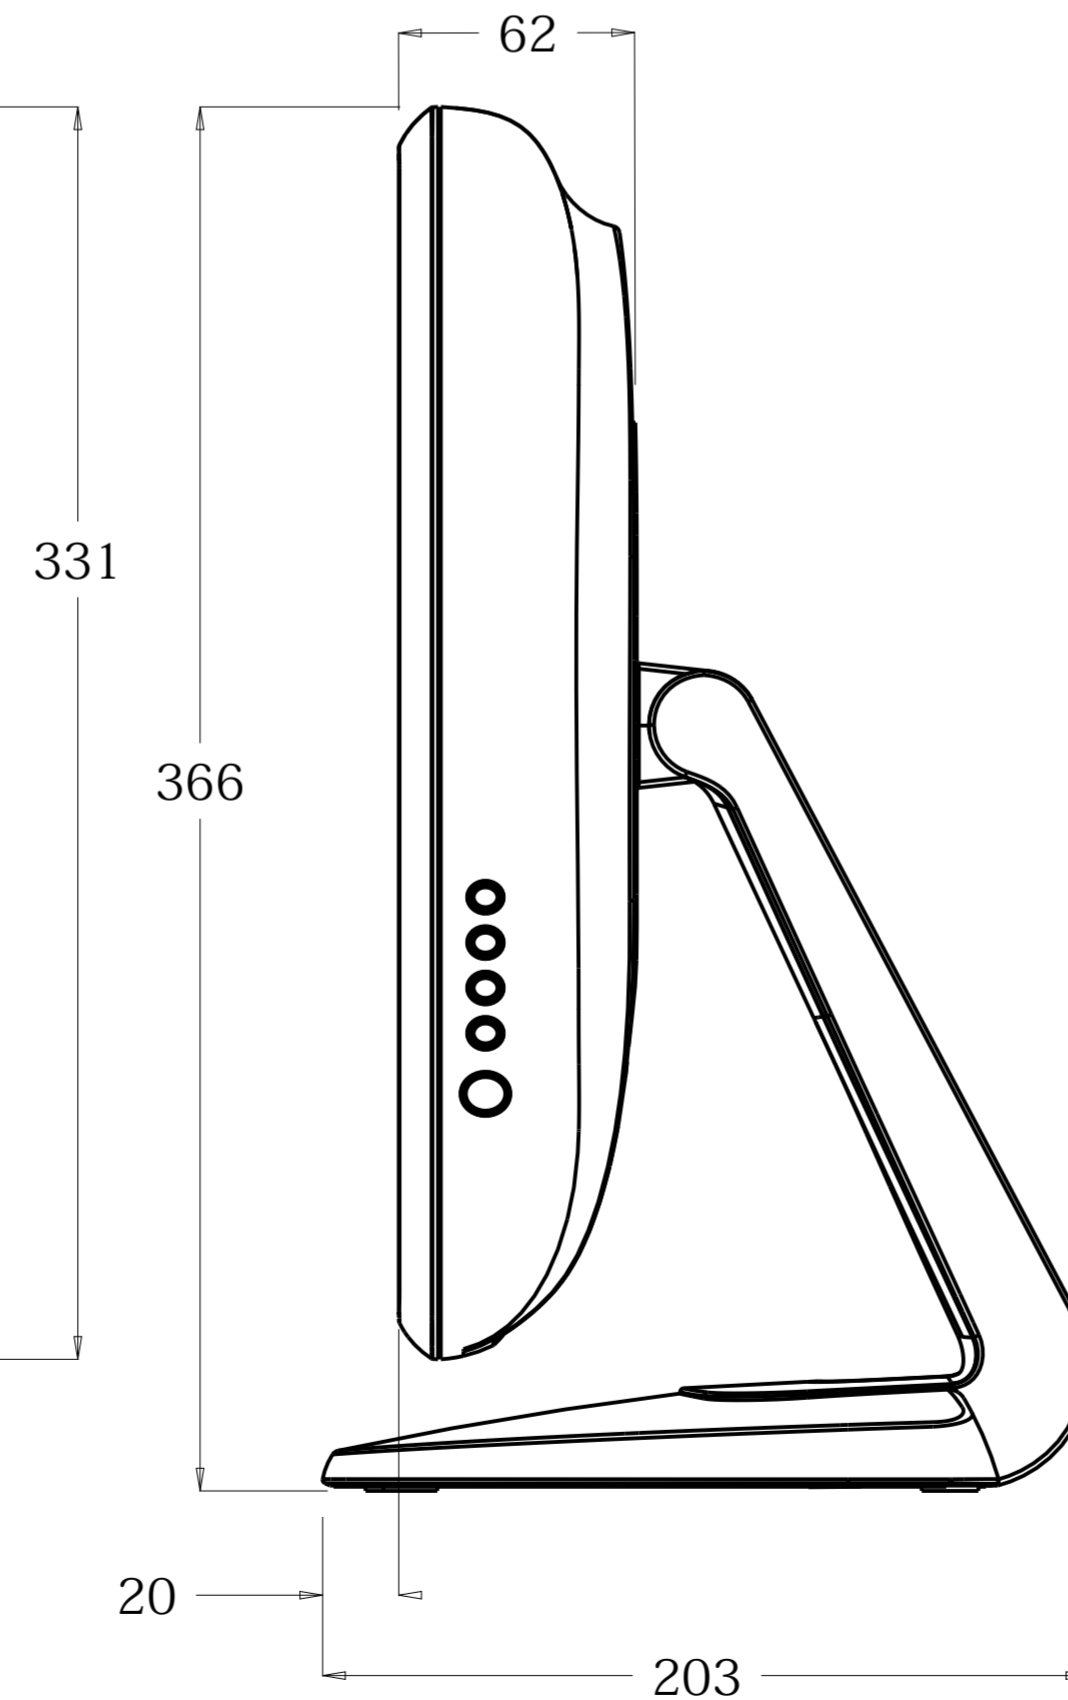

TILT -5° FROM VERTICAL

TILT 90° FROM VERTICAL

スケール 0.500

MOUNT OPTION 1

TOP VIEW

MOUNT OPTION 2

BOTTOM VIEW

SCALE 0.666

VESA MOUNT

CONNECTOR PANEL

スケール 0.500