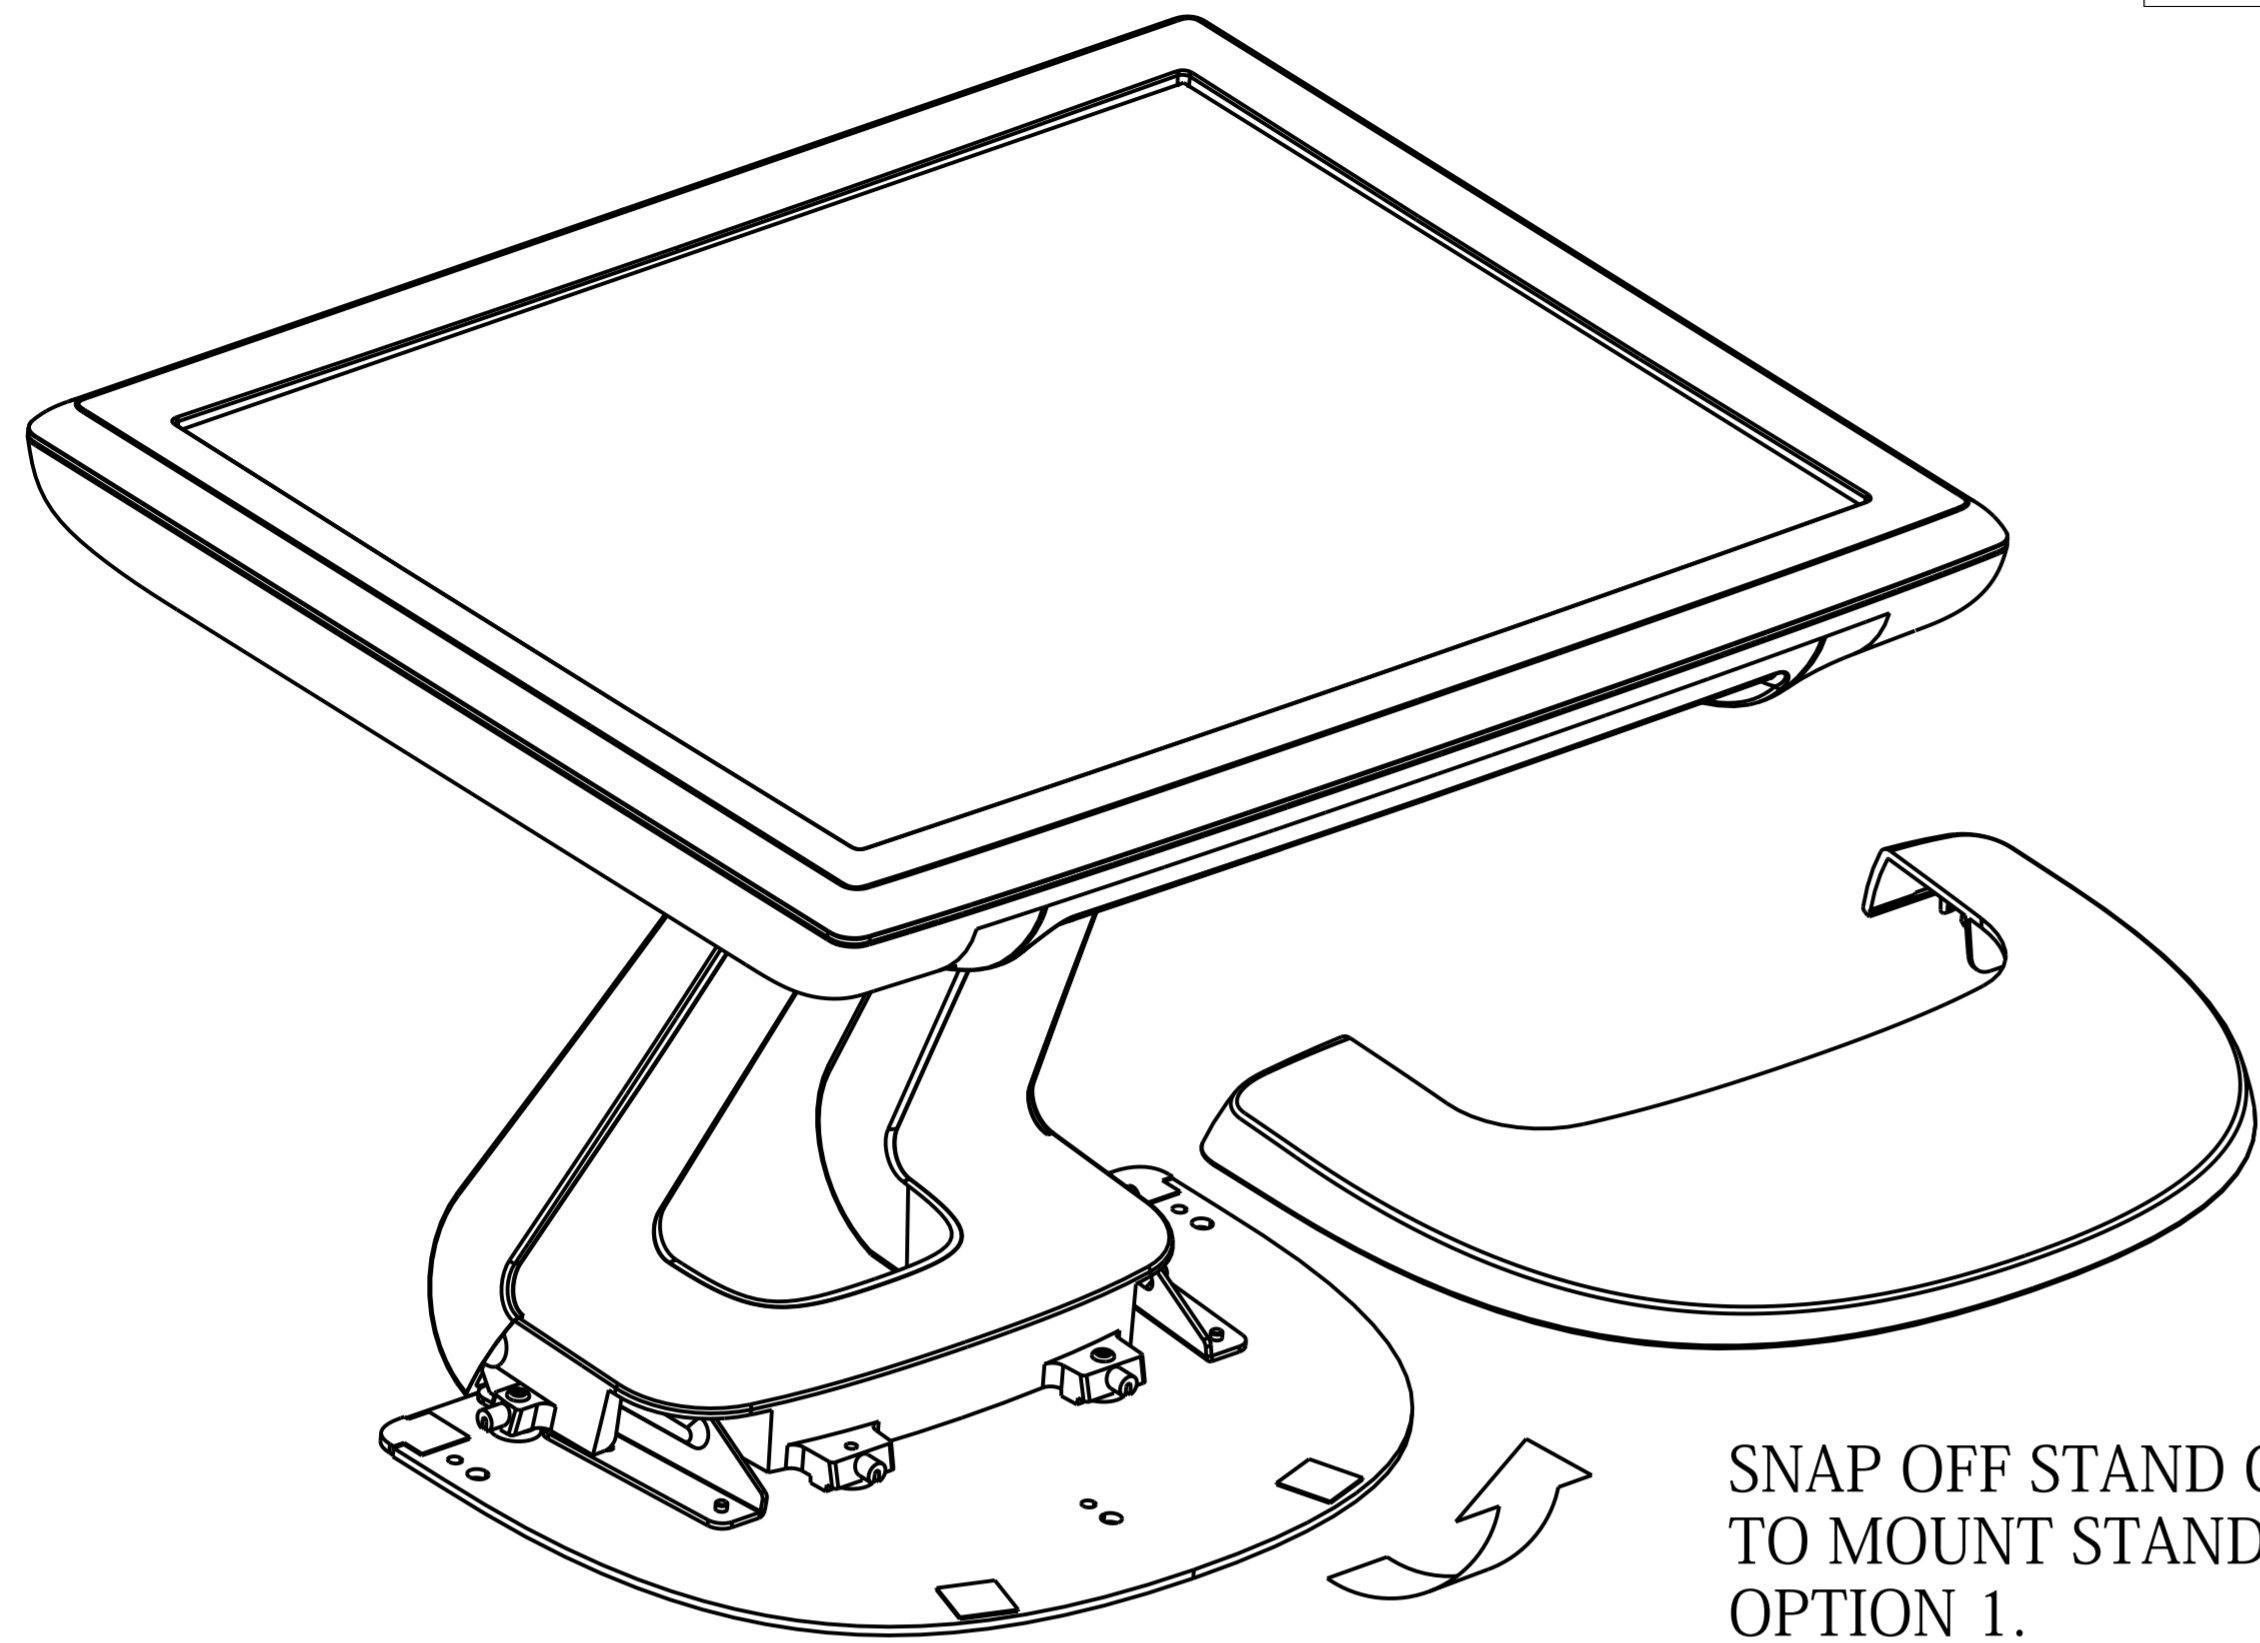

TILT -5° FROM VERTICAL

TILT 90° FROM VERTICAL

スケール 0.500

MOUNT OPTION 1

TOP VIEW

MOUNT OPTION 2

BOTTOM VIEW

SCALE 0.666

VESA MOUNT

CONNECTOR PANEL

スケール 0.500