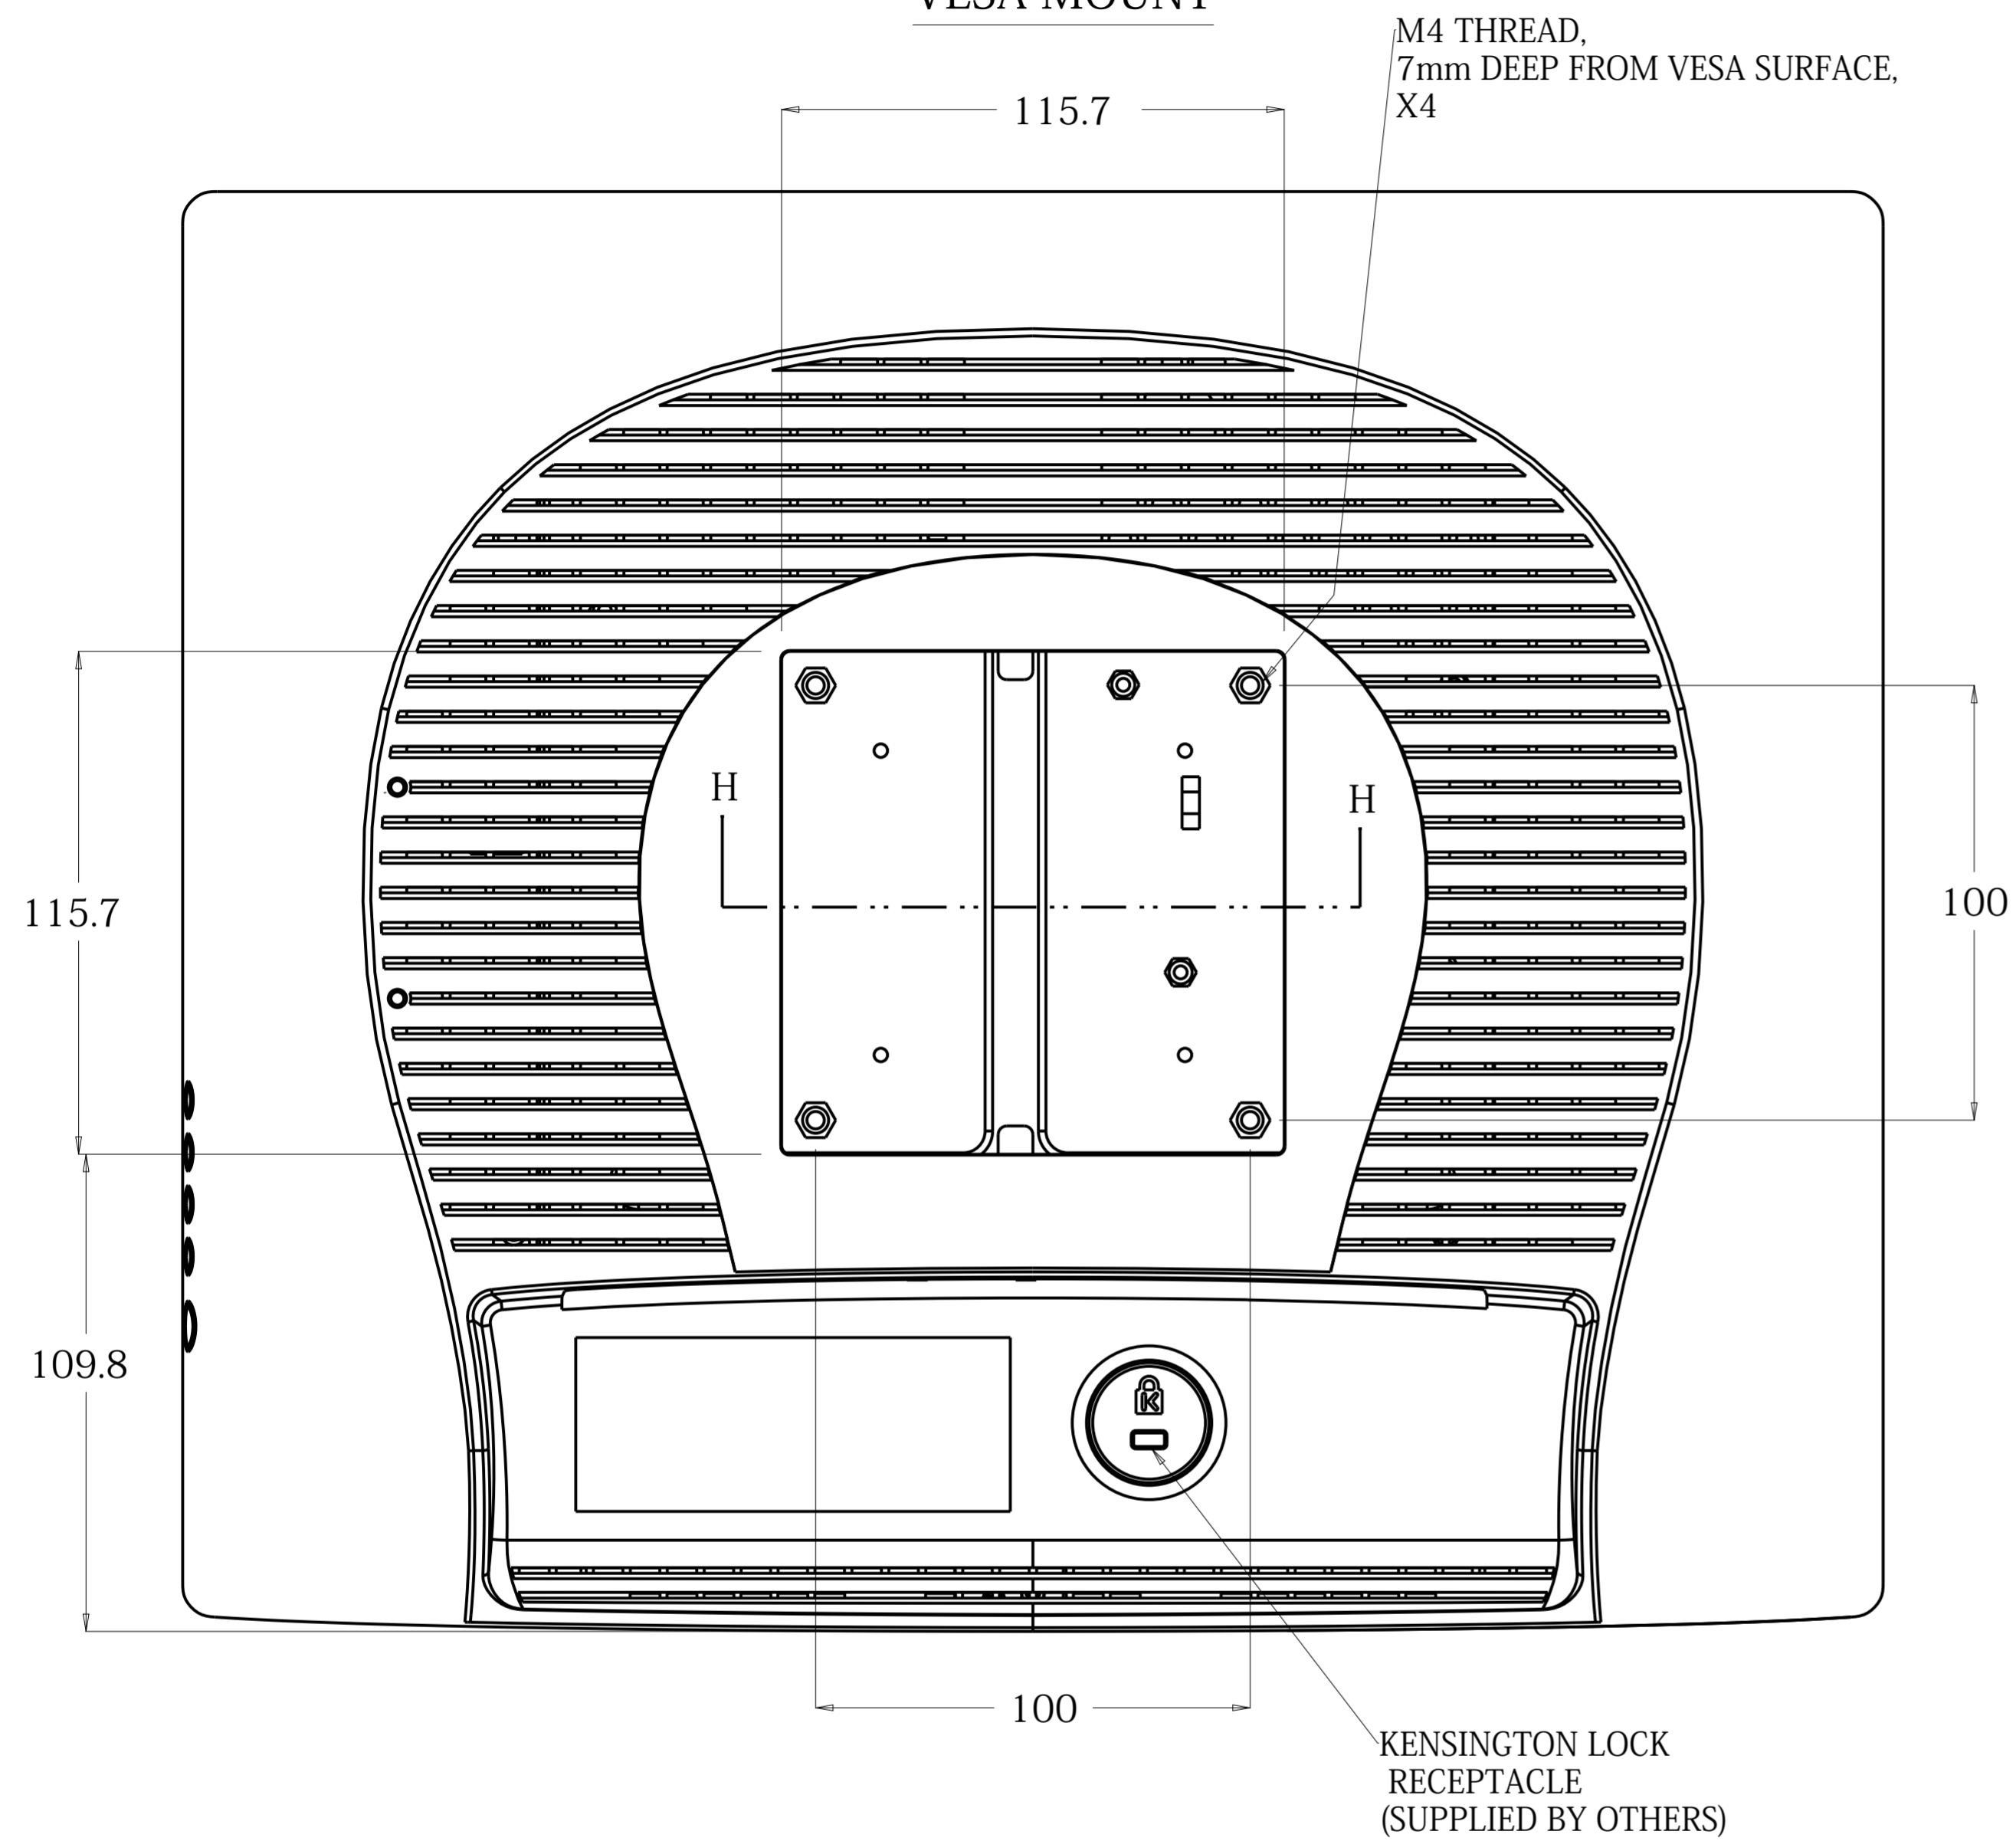

TILT -5° FROM VERTICAL

TILT 90° FROM VERTICAL

スケール 0.500

MOUNT OPTION 1

TOP VIEW

MOUNT OPTION 2

BOTTOM VIEW

SCALE 0.666

VESA MOUNT

CONNECTOR PANEL

スケール 0.500