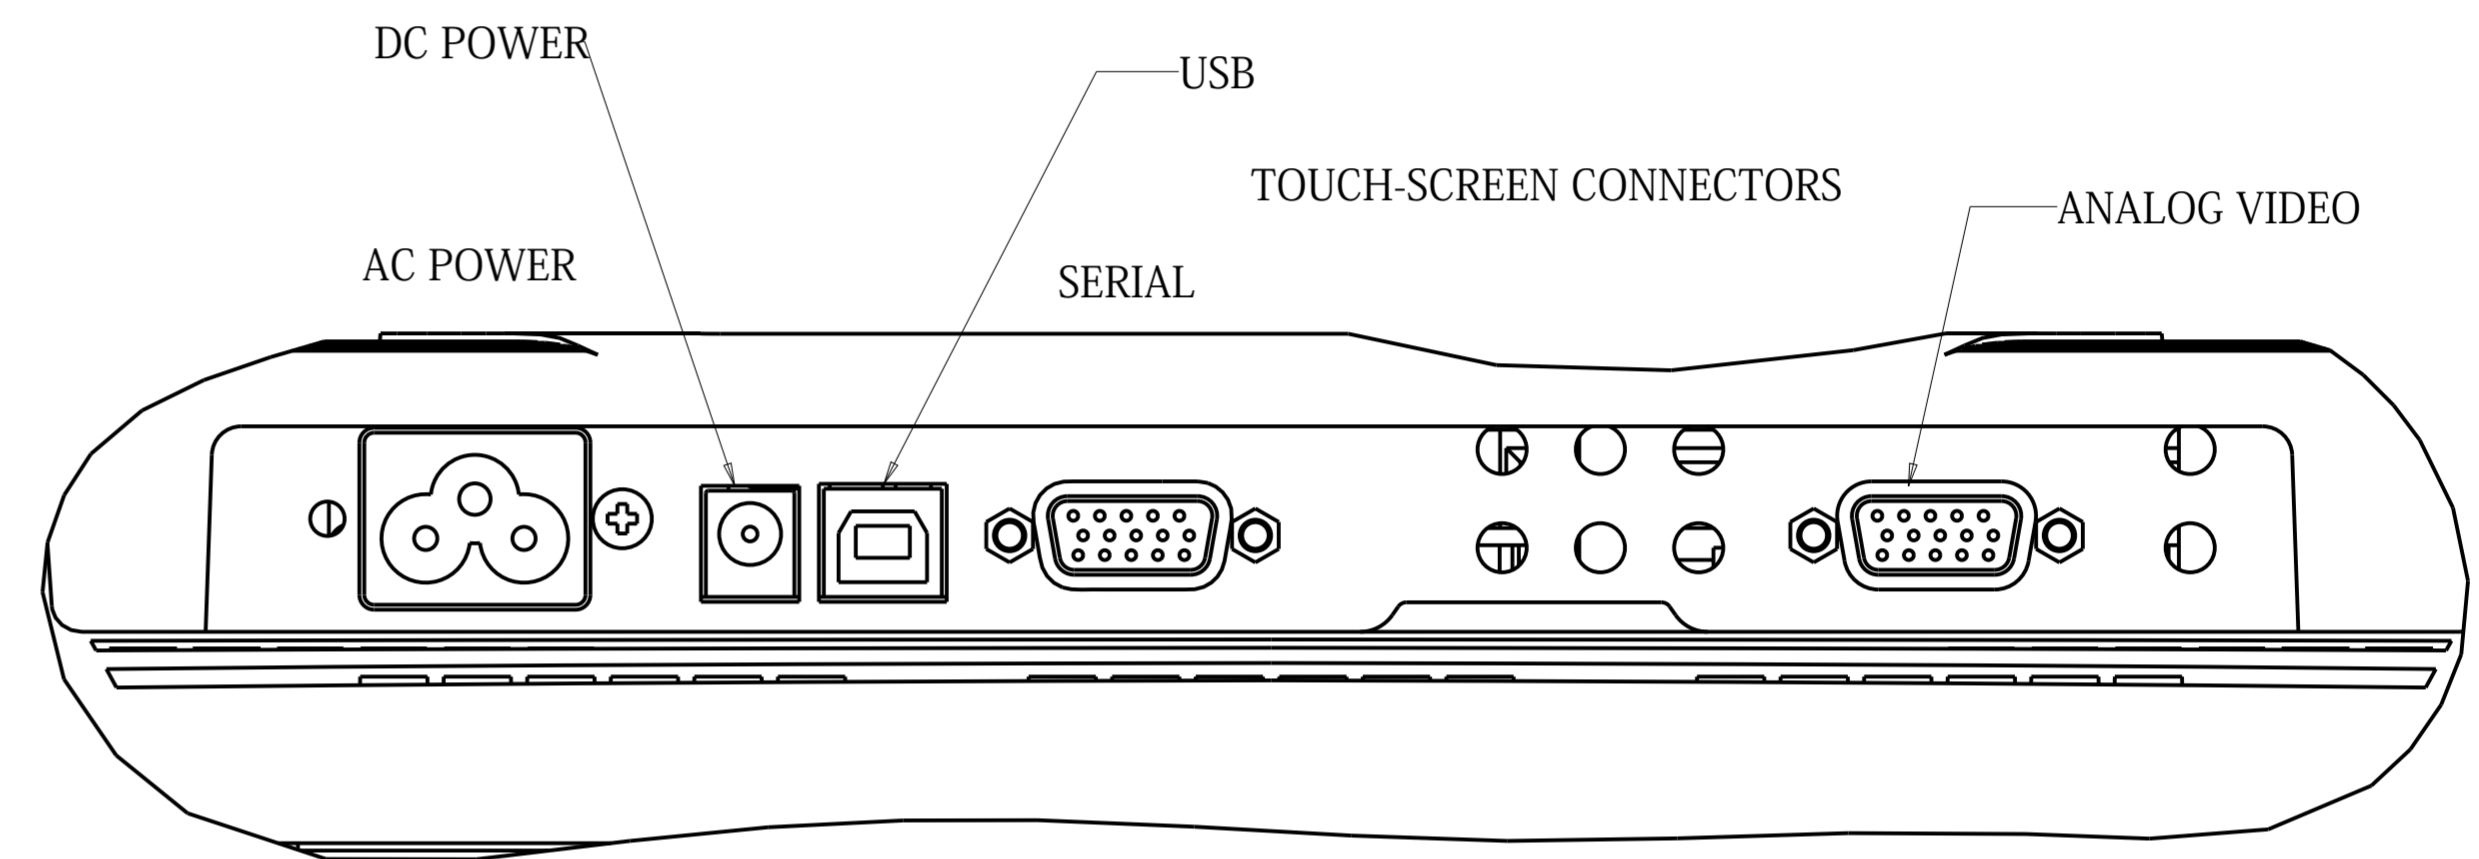

TILT -5° FROM VERTICAL

TILT 90° FROM VERTICAL

スケール 0.500

MOUNT OPTION 1

TOP VIEW

MOUNT OPTION 2

BOTTOM VIEW

SCALE 0.666

VESA MOUNT

CONNECTOR PANEL

スケール 0.500