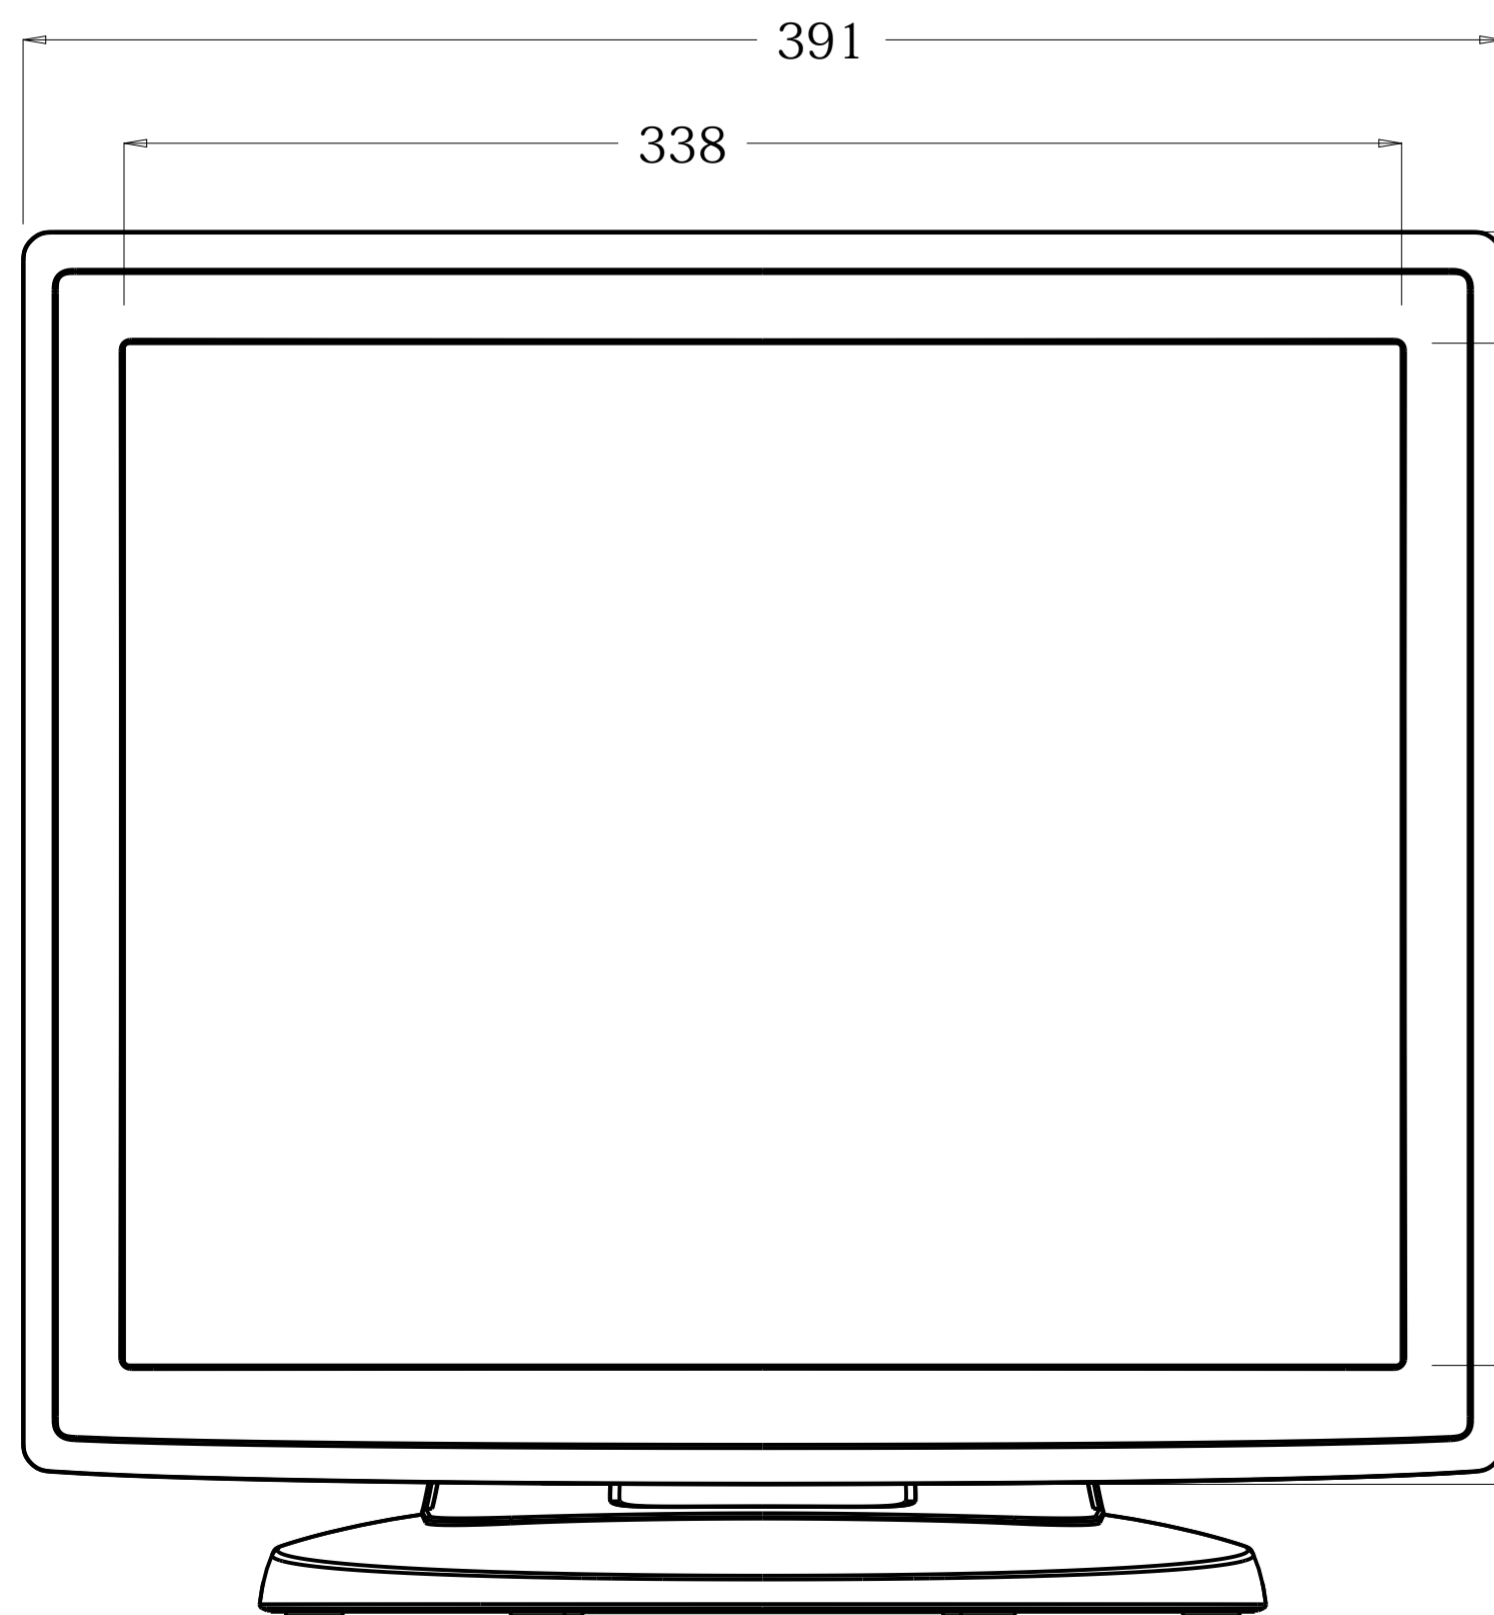

TILT -5° FROM VERTICAL

TILT 90° FROM VERTICAL

スケール 0.500

MOUNT OPTION 1

TOP VIEW

MOUNT OPTION 2

BOTTOM VIEW

SCALE 0.666

VESA MOUNT

CONNECTOR PANEL

スケール 0.500