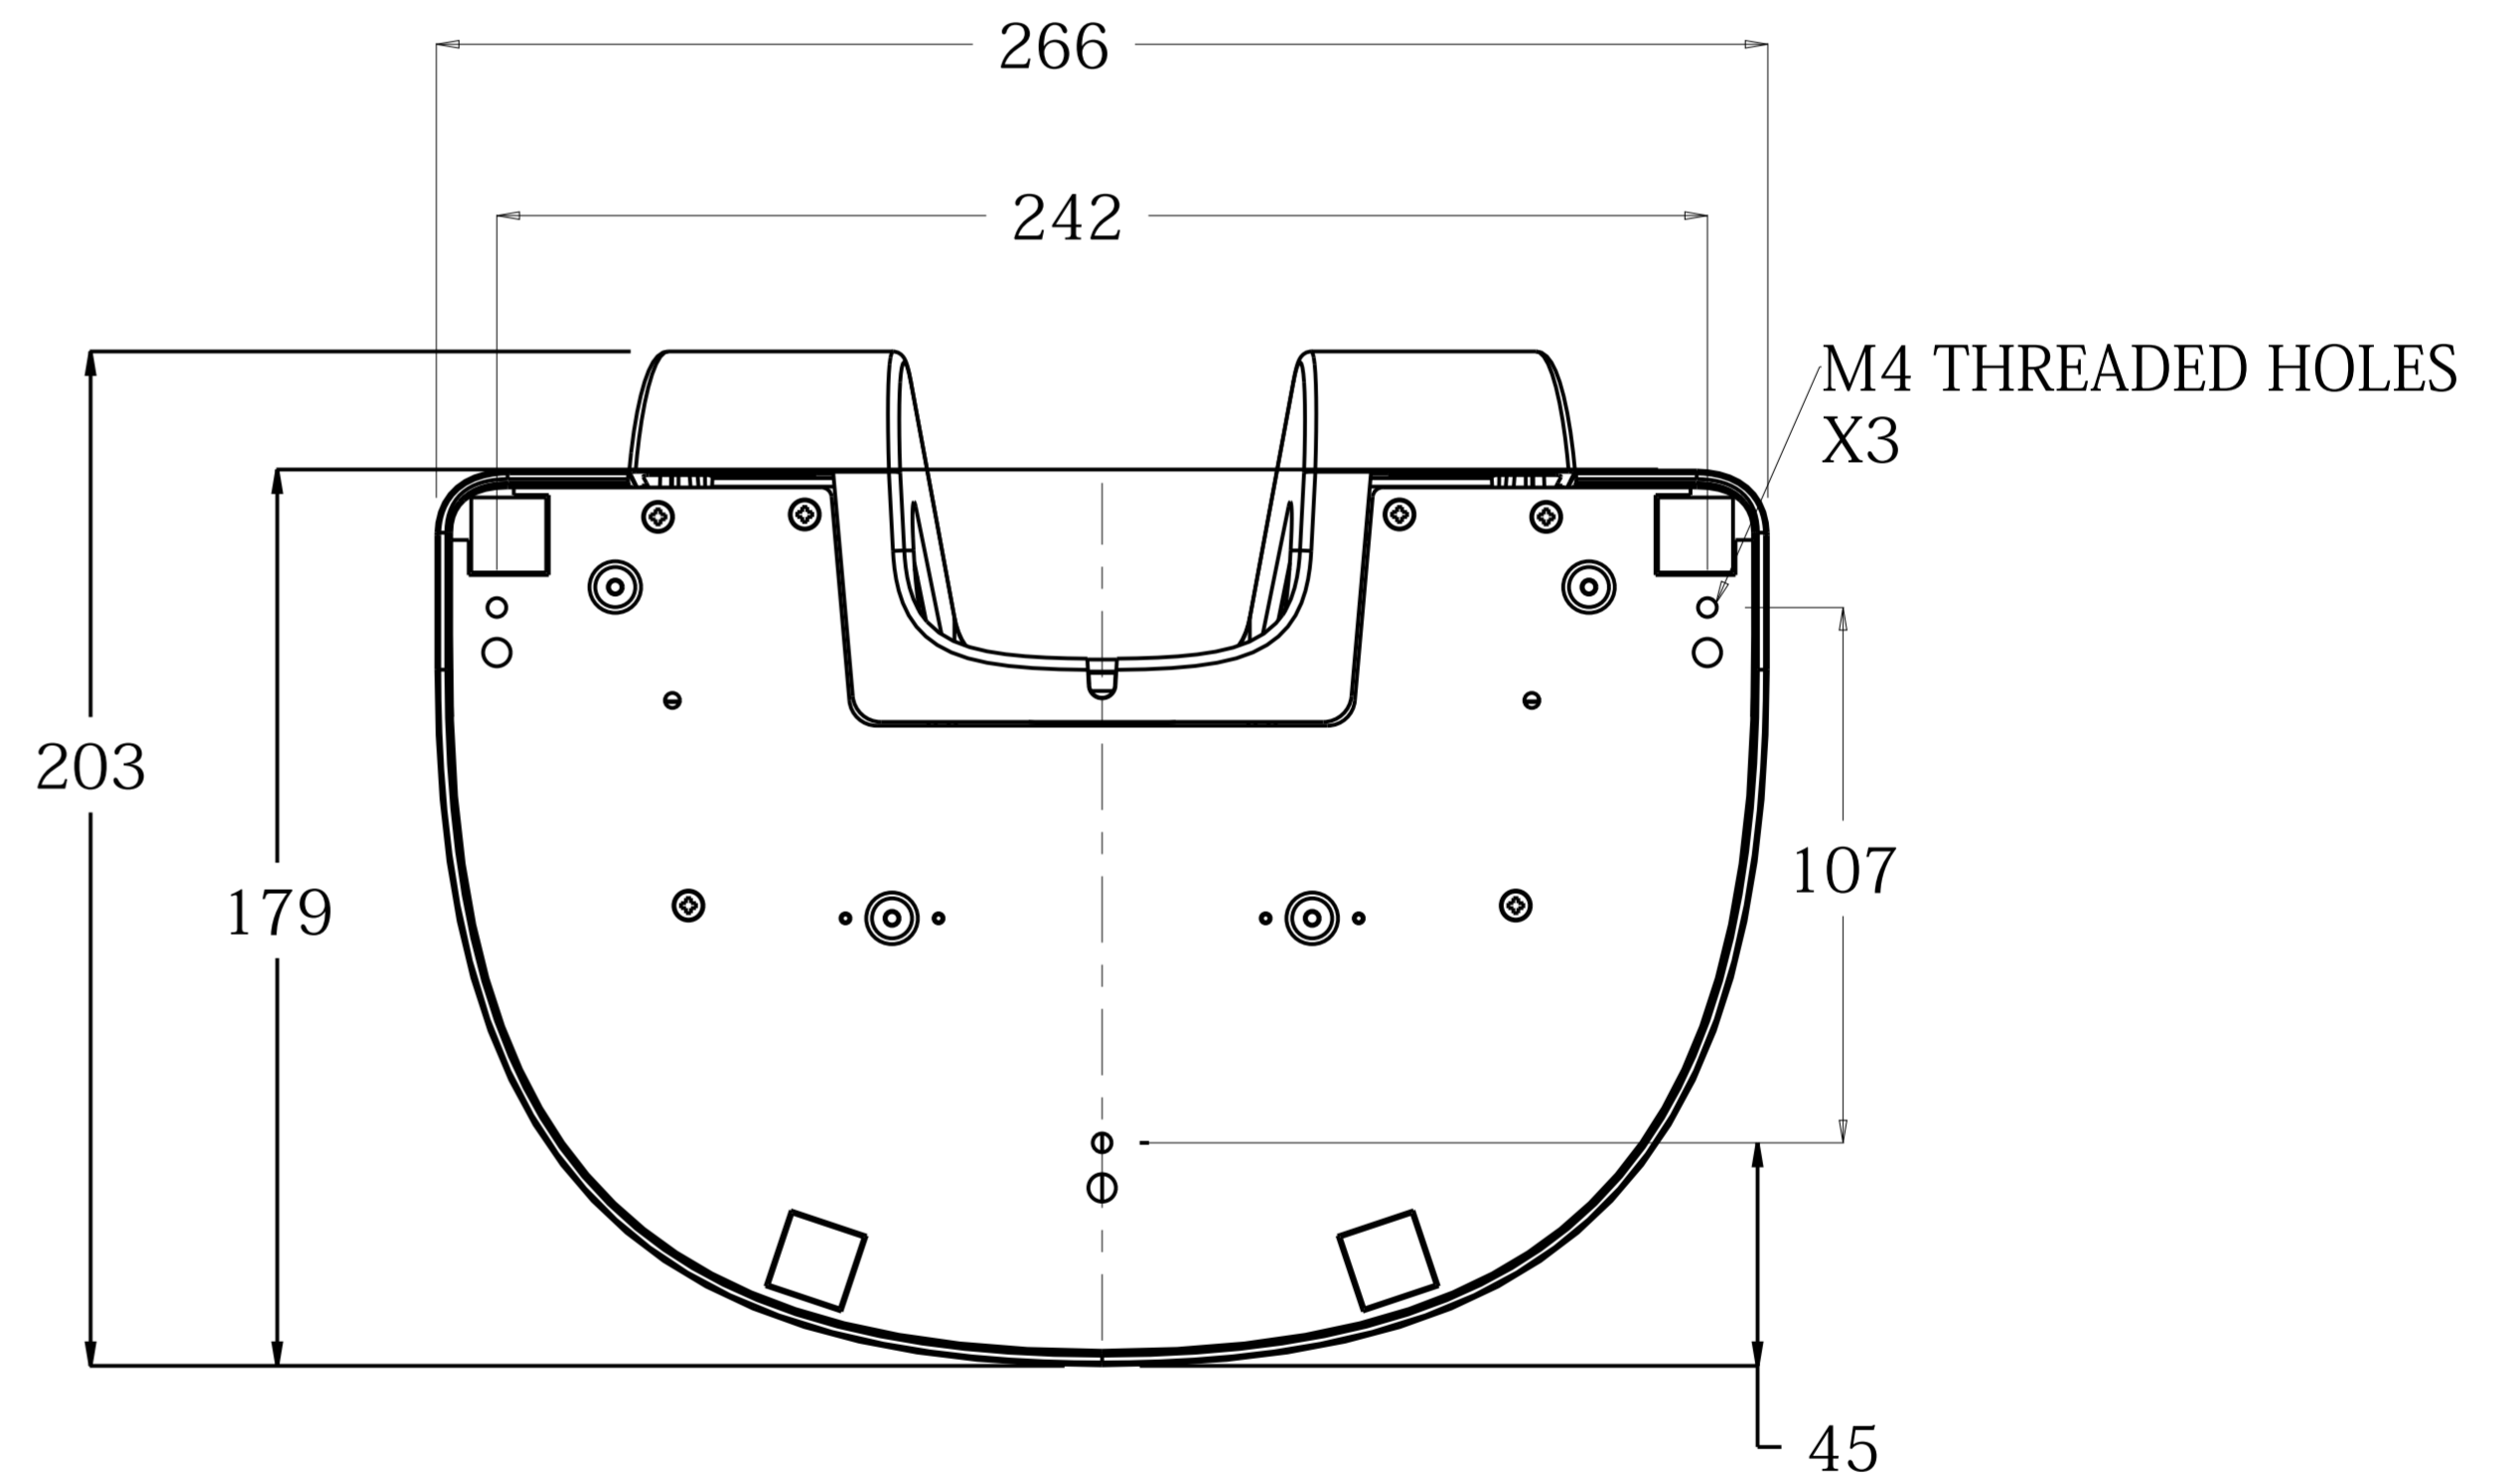

TILT -5° FROM VERTICAL

TILT 90° FROM VERTICAL

スケール 0.500

MOUNT OPTION 1

TOP VIEW

MOUNT OPTION 2

BOTTOM VIEW

SCALE 0.666

VESA MOUNT

CONNECTOR PANEL

スケール 0.500