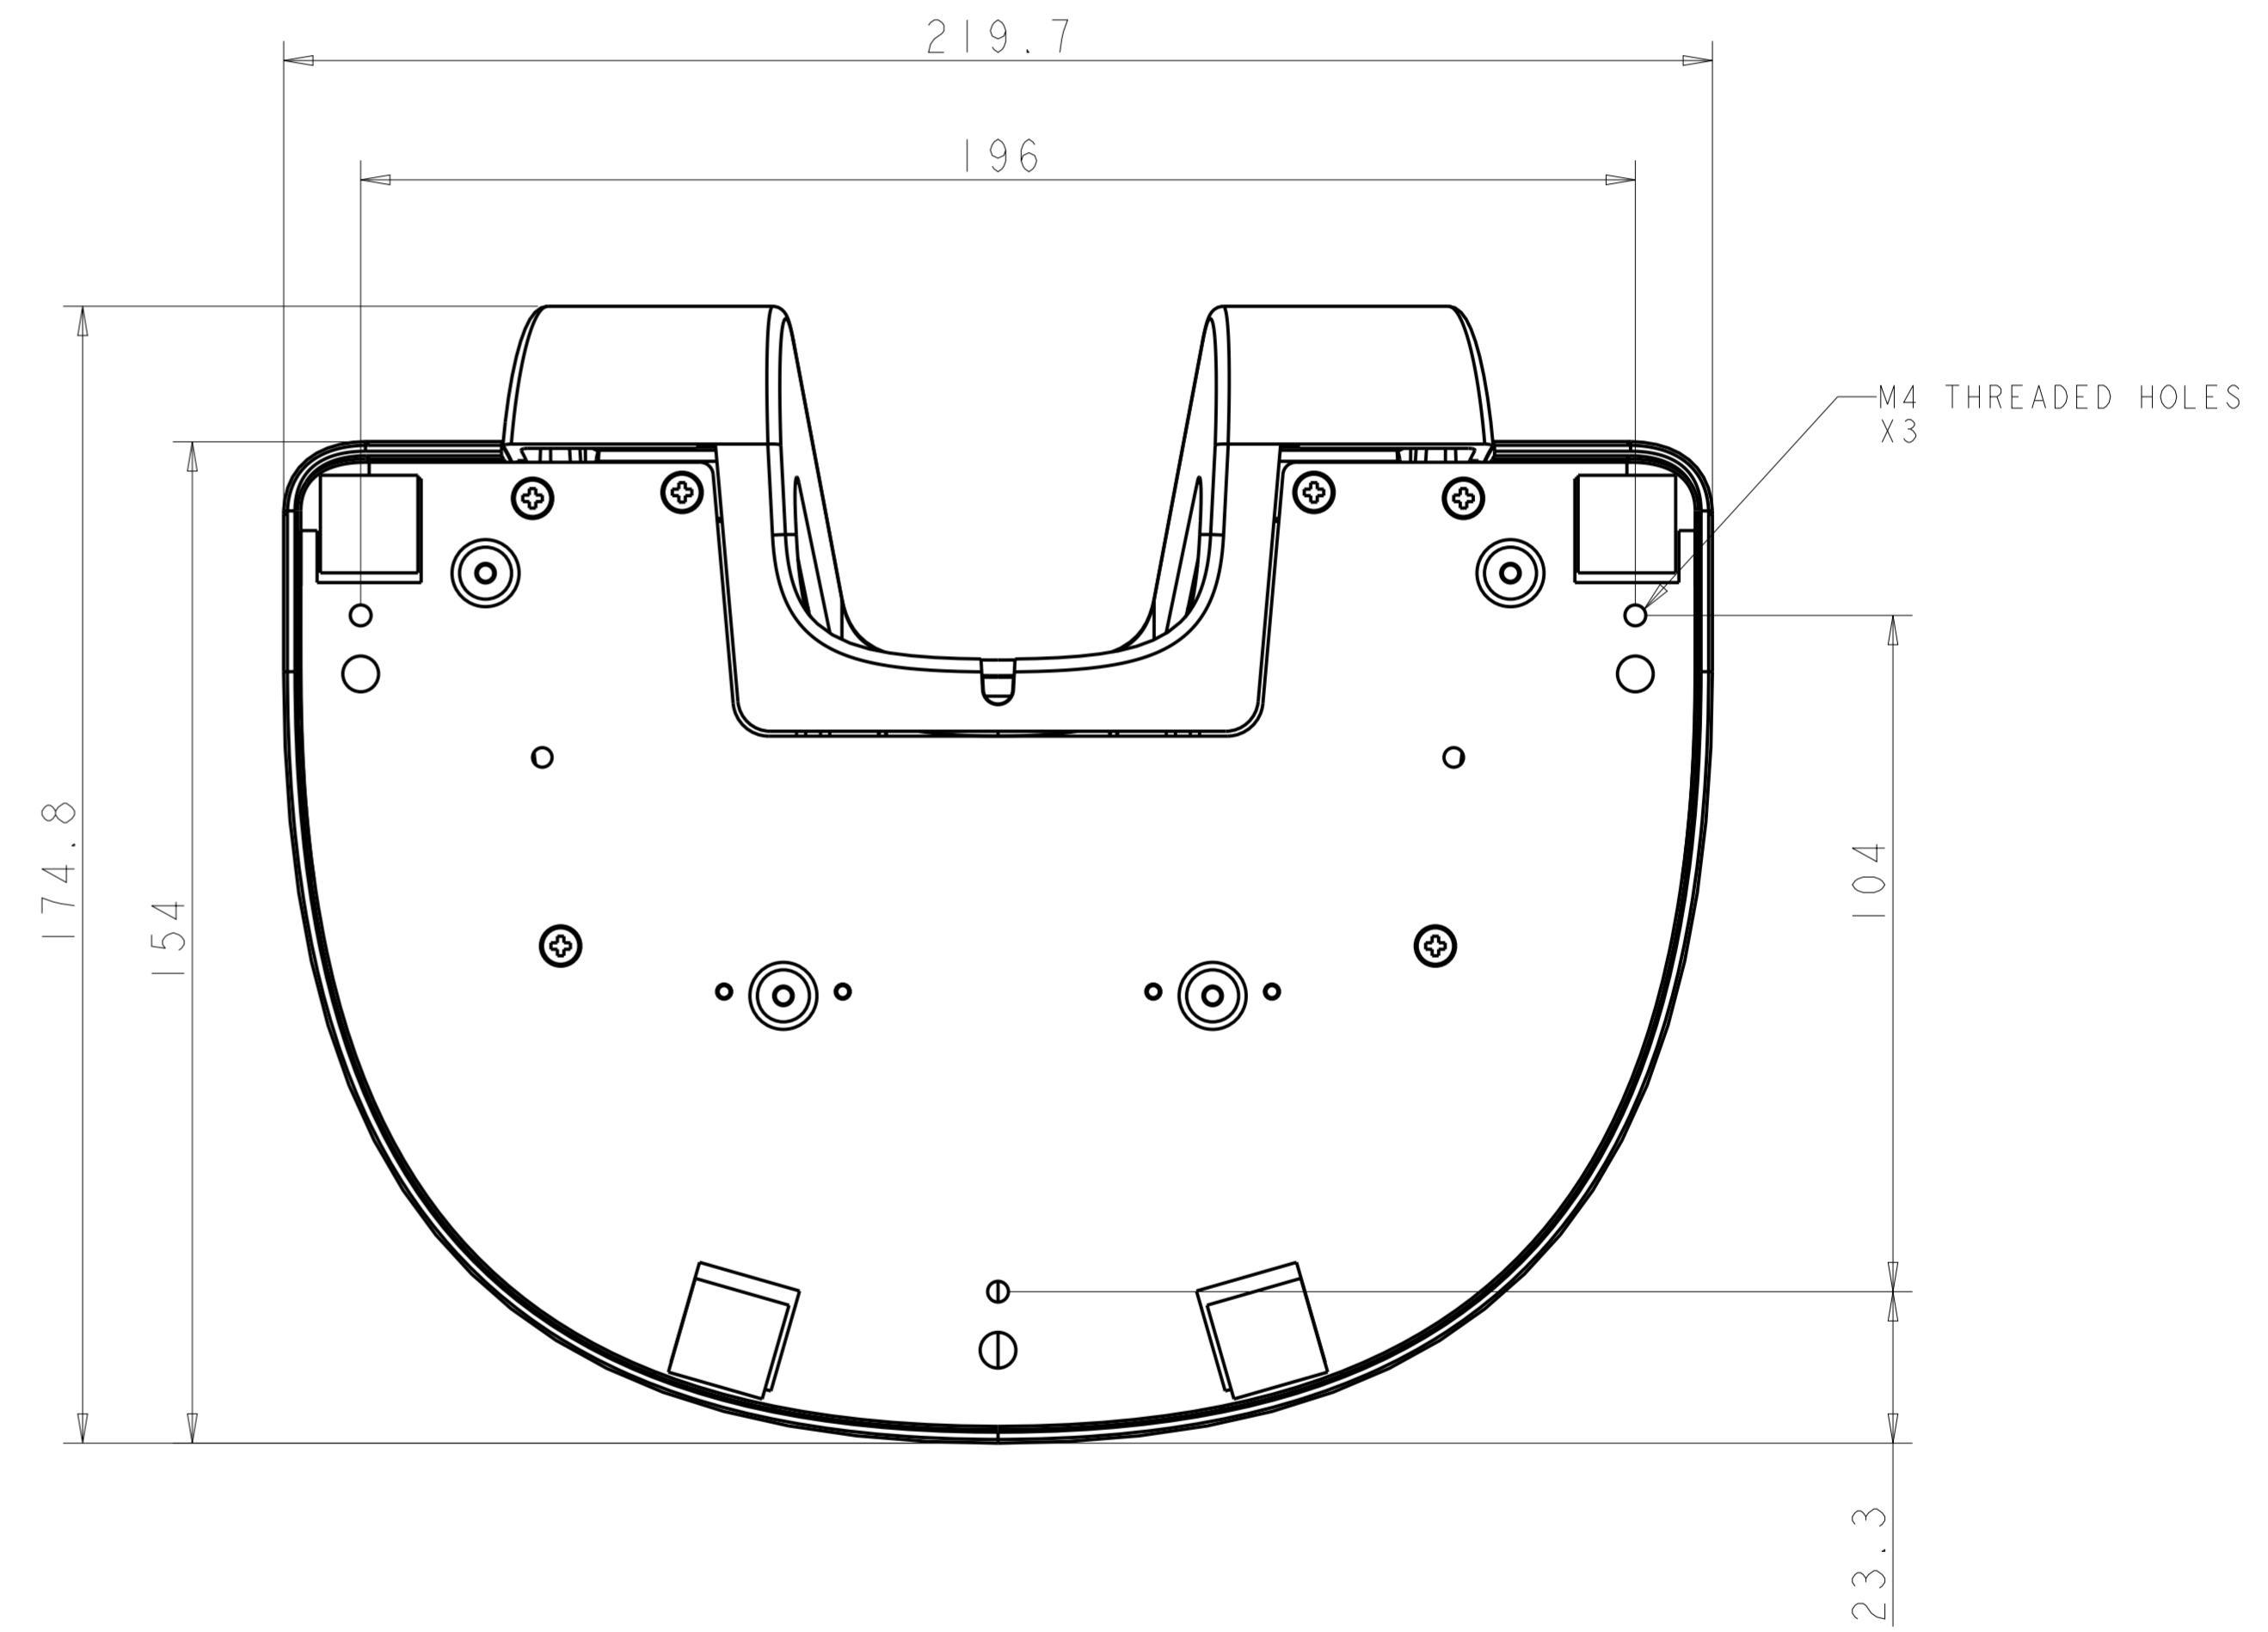

TILT -5° FROM VERTICAL

TILT 90° VERTICAL

MOUNT OPTION 1

SNAP OFF STAND COVER
TO MOUNT STAND WITH
OPTION 1

TOP VIEW

MOUNT OPTION 2

BOTTOM VIEW

VESA MOUNT

CONNECTOR PANEL