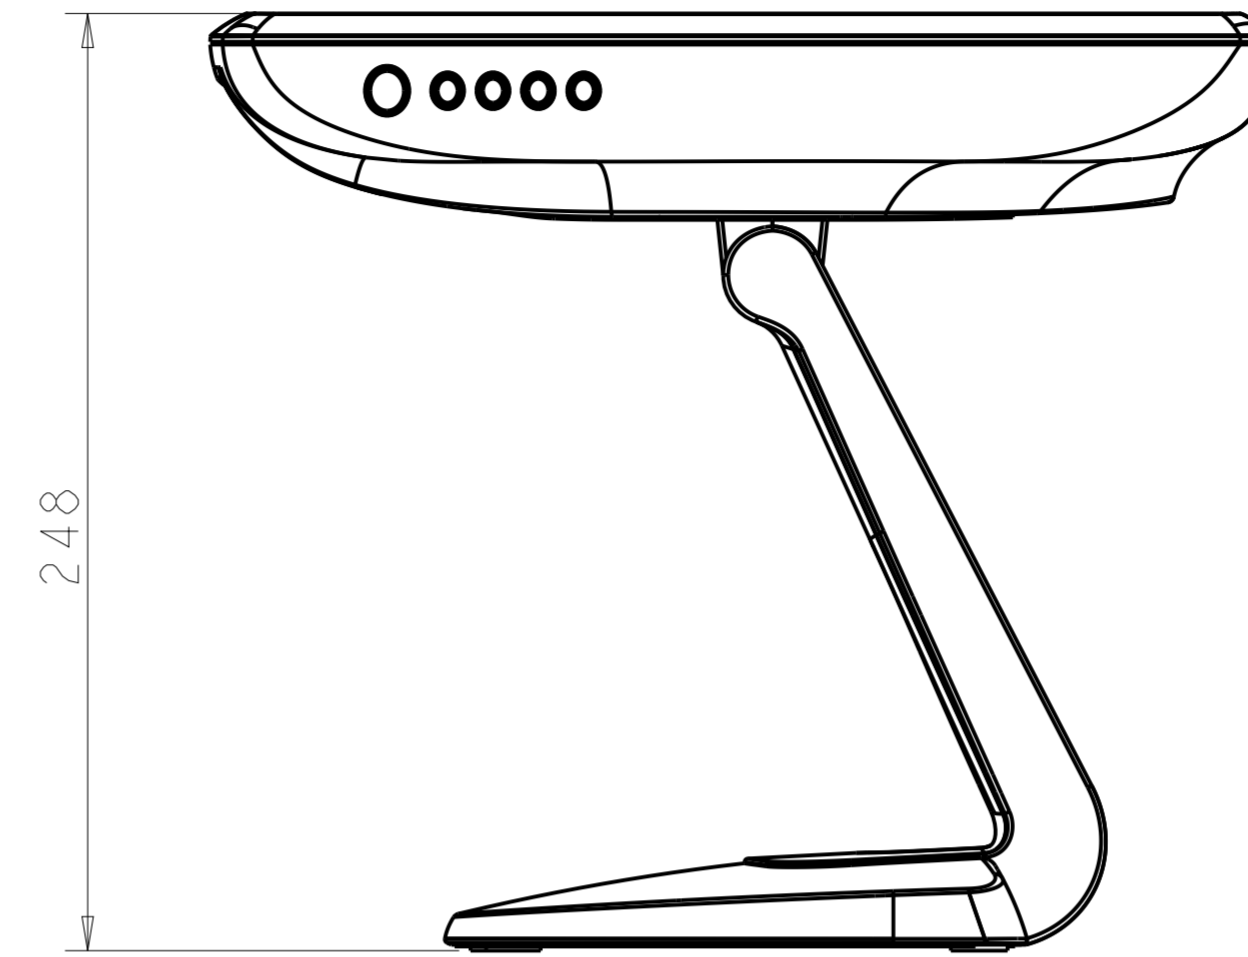

TILT -5° FROM VERTICAL

TILT 90° VERTICAL

MOUNT OPTION 1

SNAP OFF STAND COVER
TO MOUNT STAND WITH
OPTION 1

TOP VIEW

MOUNT OPTION 2

BOTTOM VIEW

VESA MOUNT

CONNECTOR PANEL