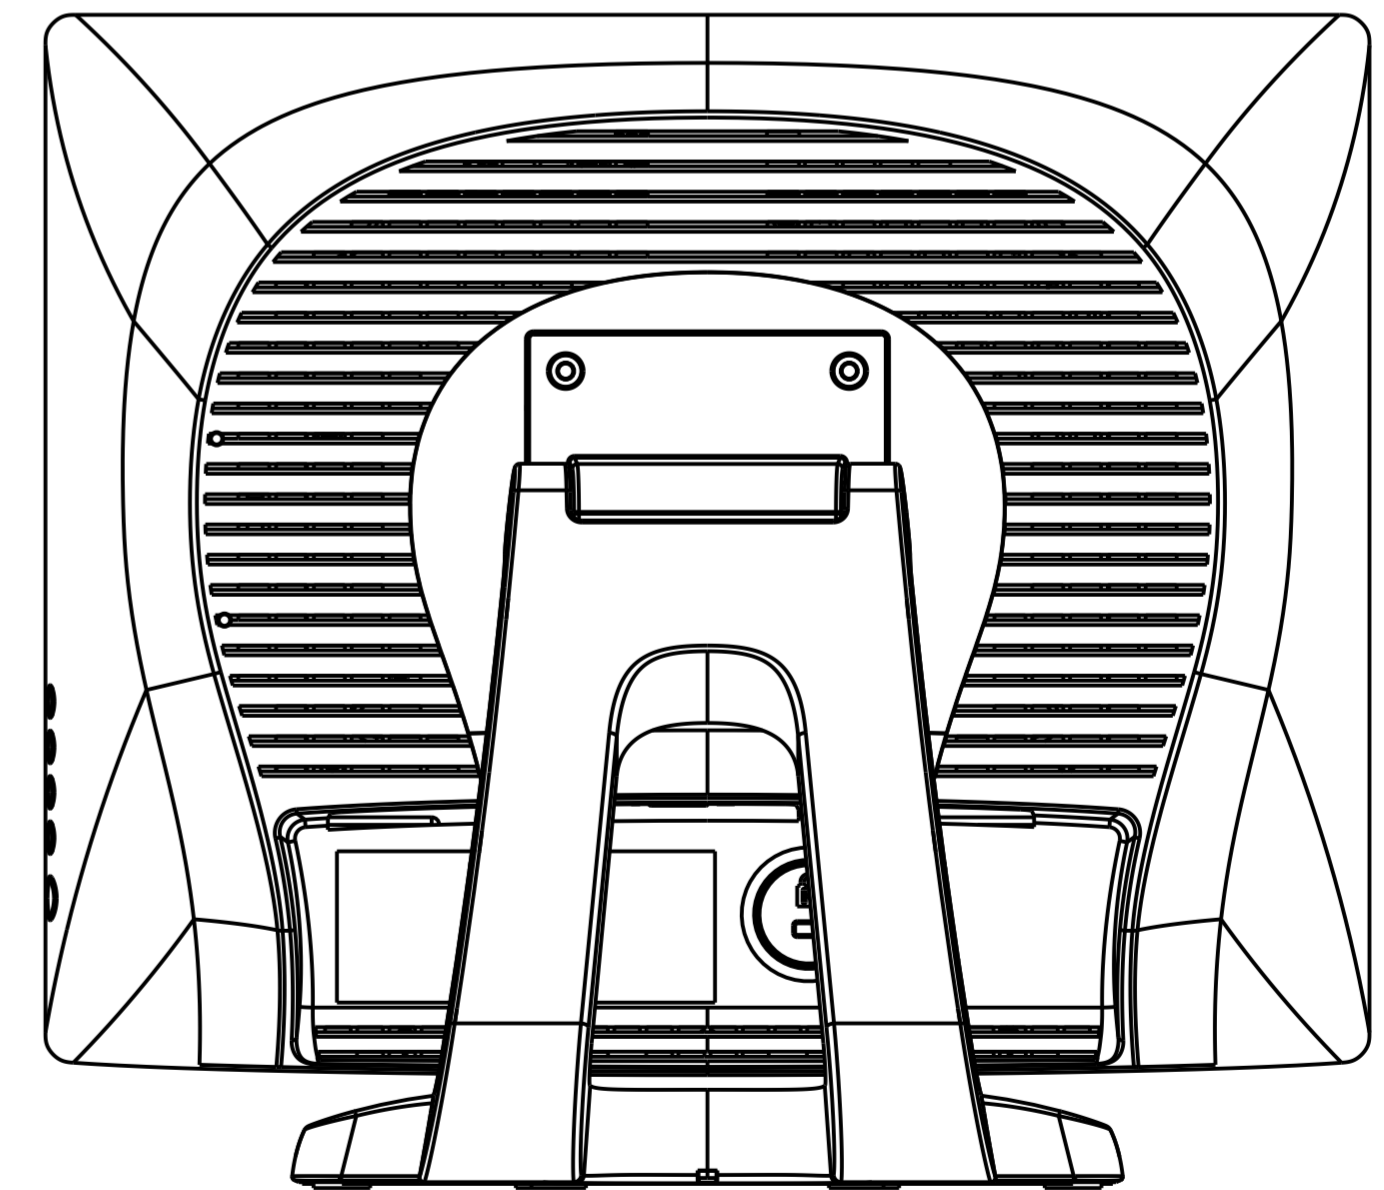

TILT -5° FROM VERTICAL

TILT 90° VERTICAL

MOUNT OPTION 1

SNAP OFF STAND COVER
TO MOUNT STAND WITH
OPTION 1

TOP VIEW

MOUNT OPTION 2

BOTTOM VIEW

VESA MOUNT

CONNECTOR PANEL