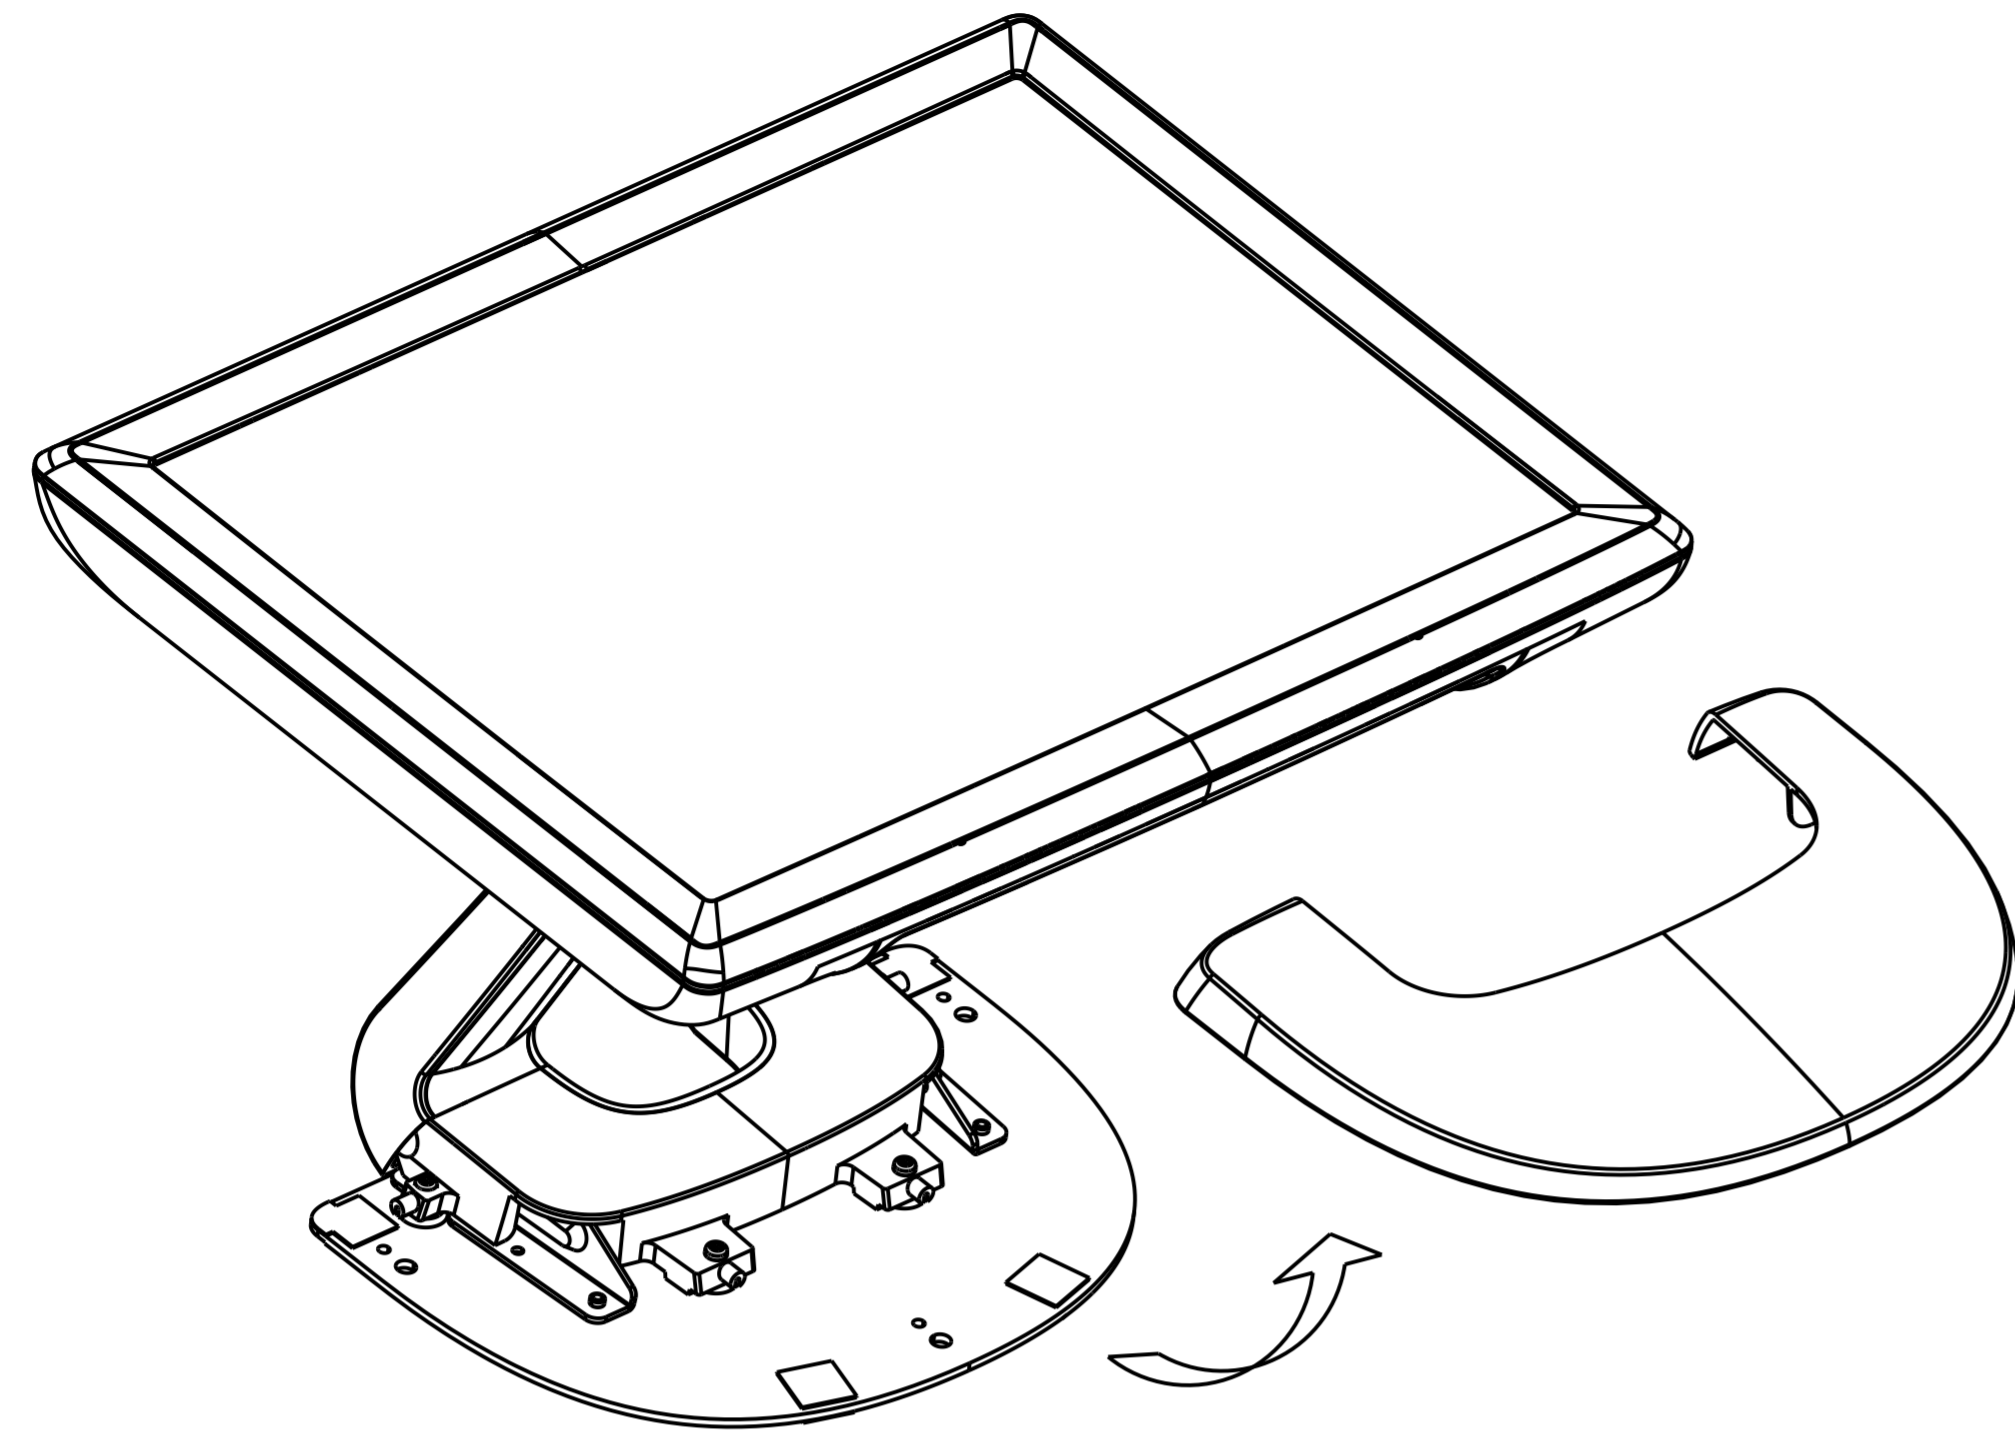

TILT -5° FROM VERTICAL

TILT 90° VERTICAL

MOUNT OPTION 1

SNAP OFF STAND COVER
TO MOUNT STAND WITH
OPTION 1

TOP VIEW

MOUNT OPTION 2

BOTTOM VIEW

VESA MOUNT

CONNECTOR PANEL