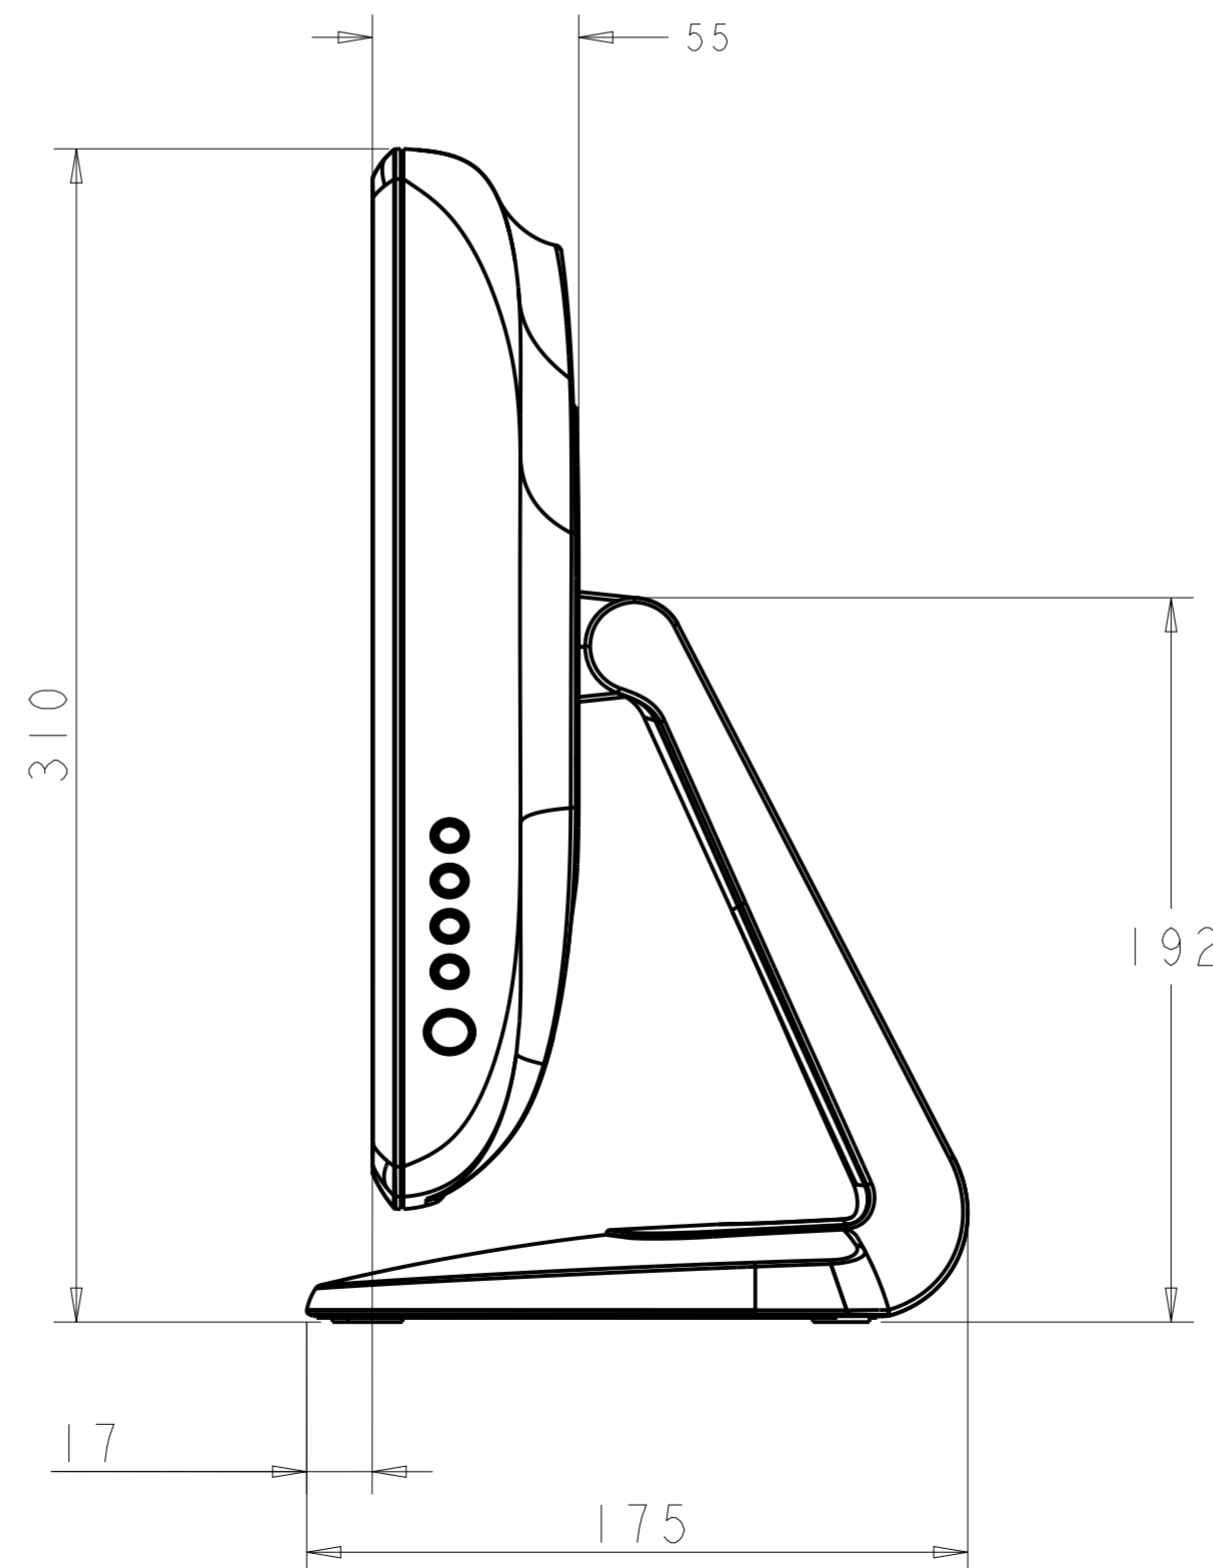

TILT -5° FROM VERTICAL

TILT 90° VERTICAL

MOUNT OPTION 1

SNAP OFF STAND COVER
TO MOUNT STAND WITH
OPTION 1

TOP VIEW

MOUNT OPTION 2

BOTTOM VIEW

VESA MOUNT

CONNECTOR PANEL