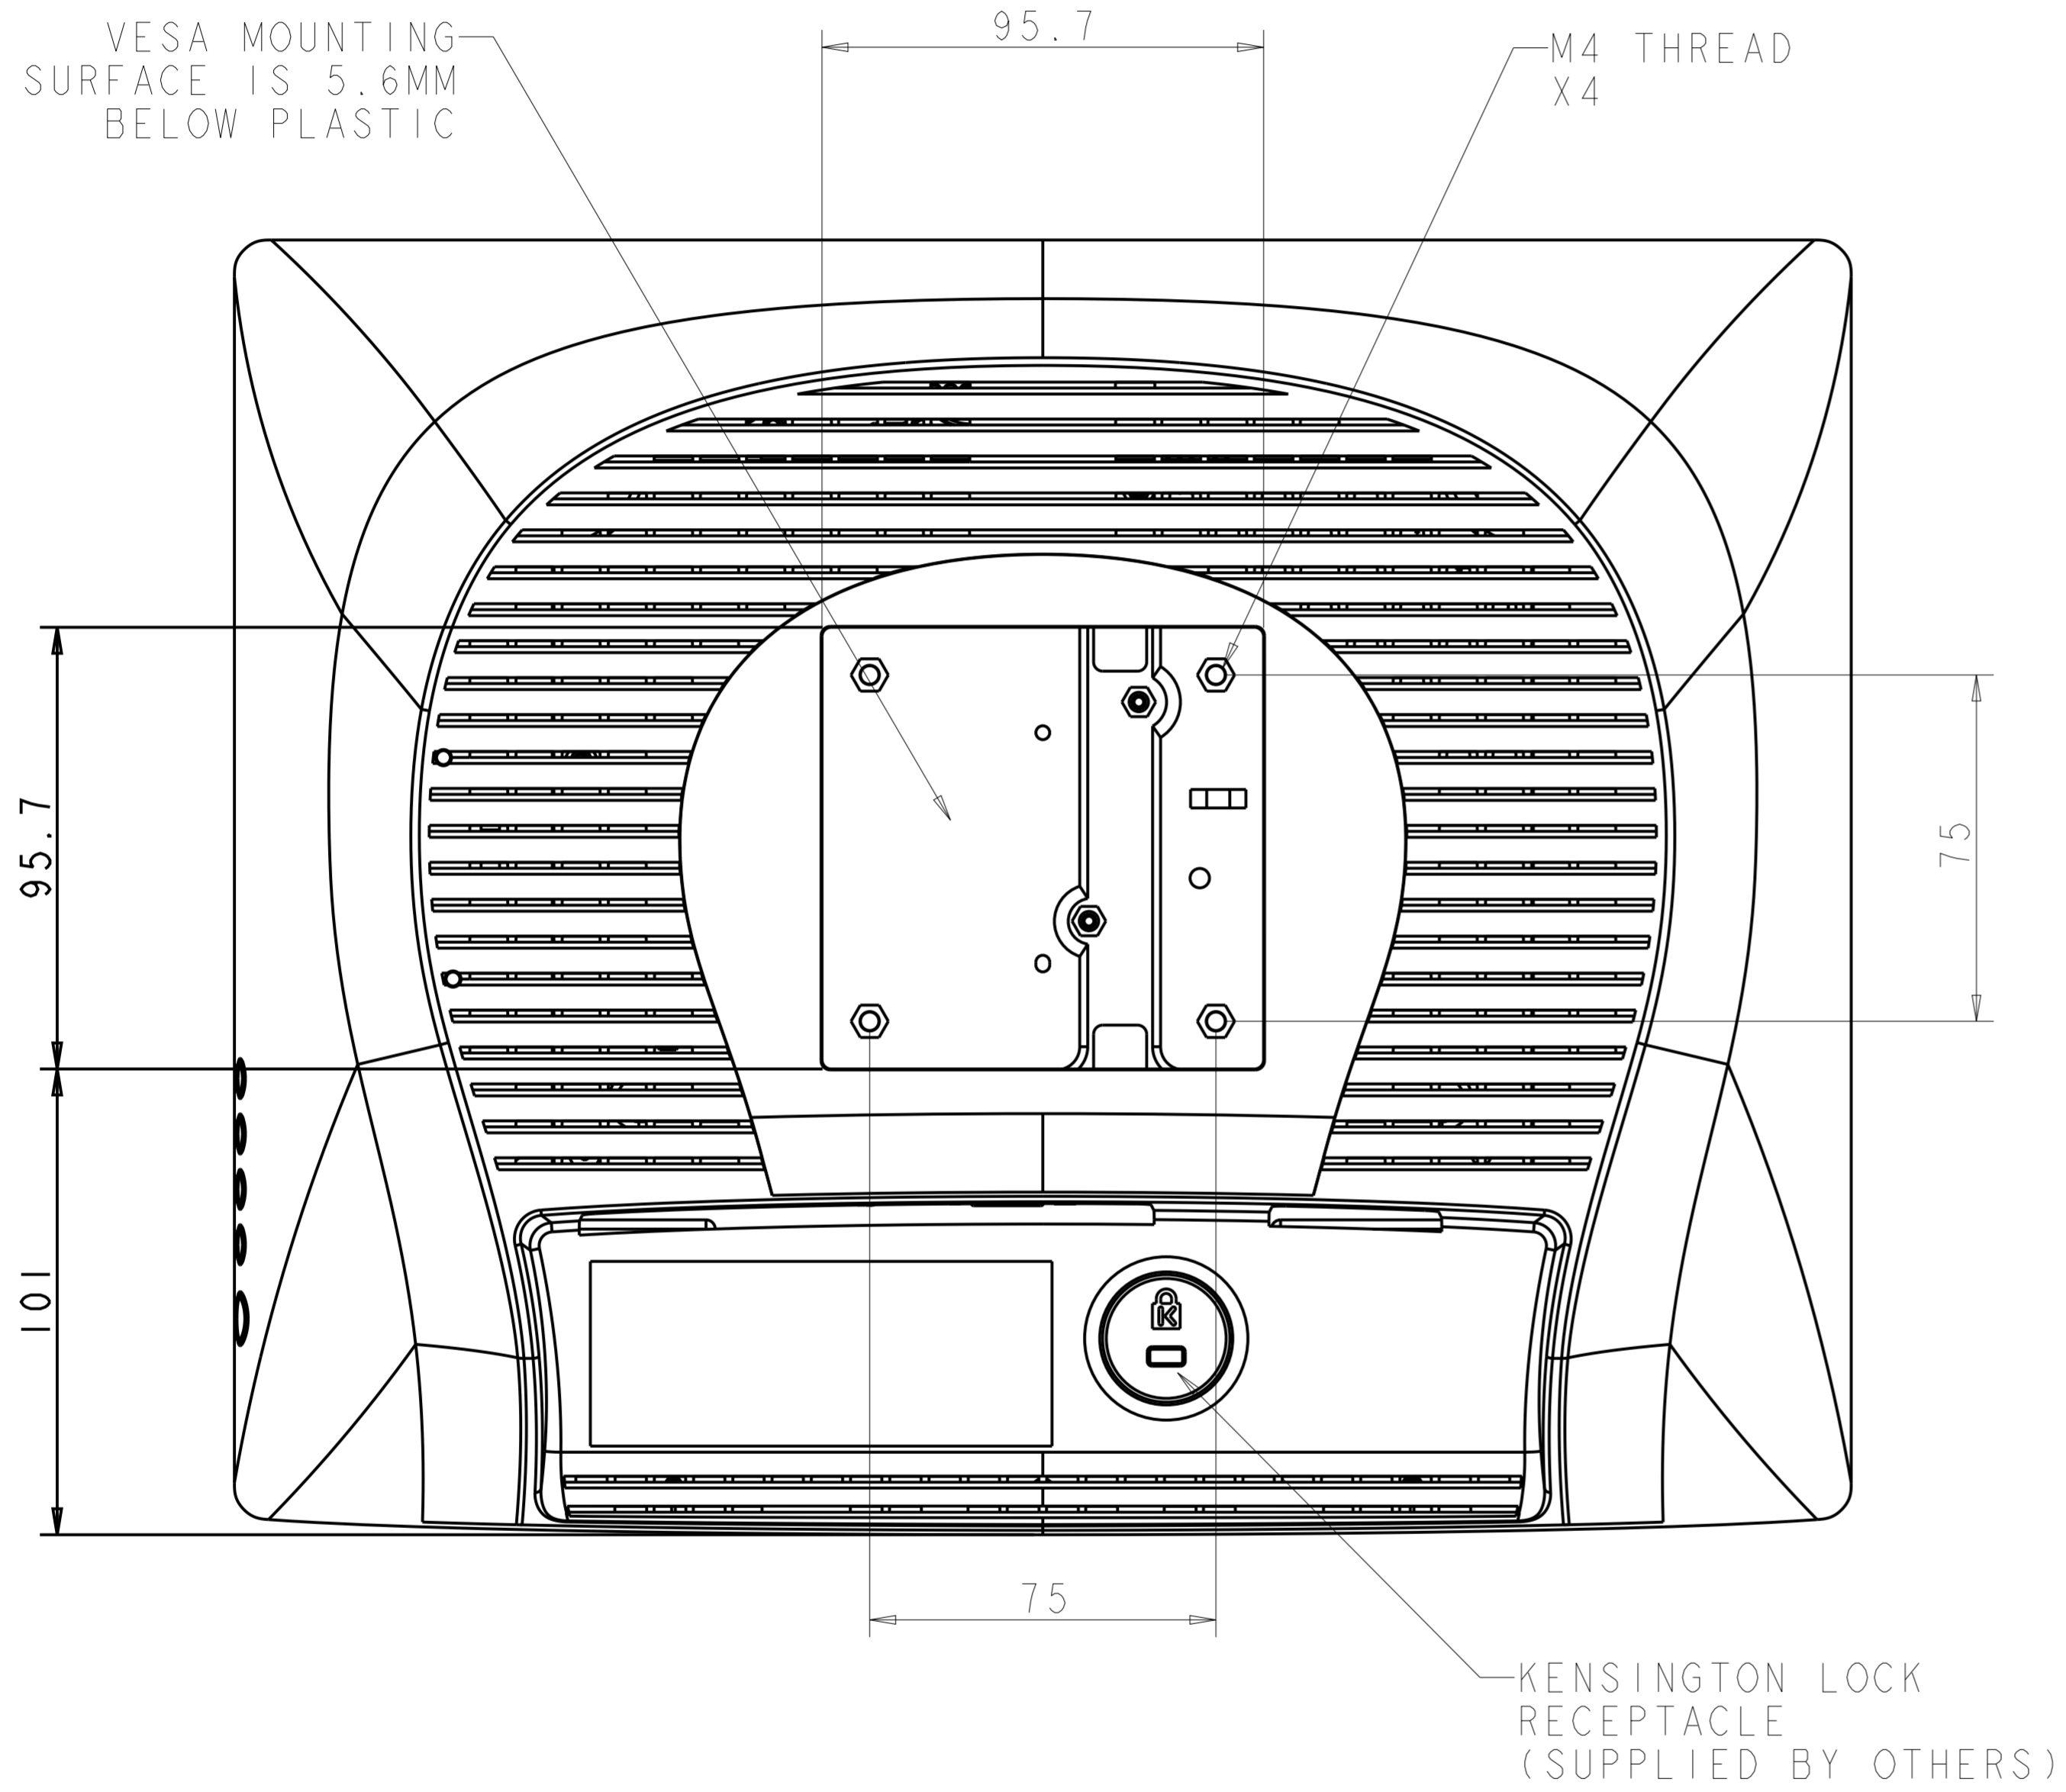

TILT -5° FROM VERTICAL

TILT 90° VERTICAL

MOUNT OPTION 1

SNAP OFF STAND COVER
TO MOUNT STAND WITH
OPTION 1

TOP VIEW

MOUNT OPTION 2

BOTTOM VIEW

VESA MOUNT

CONNECTOR PANEL