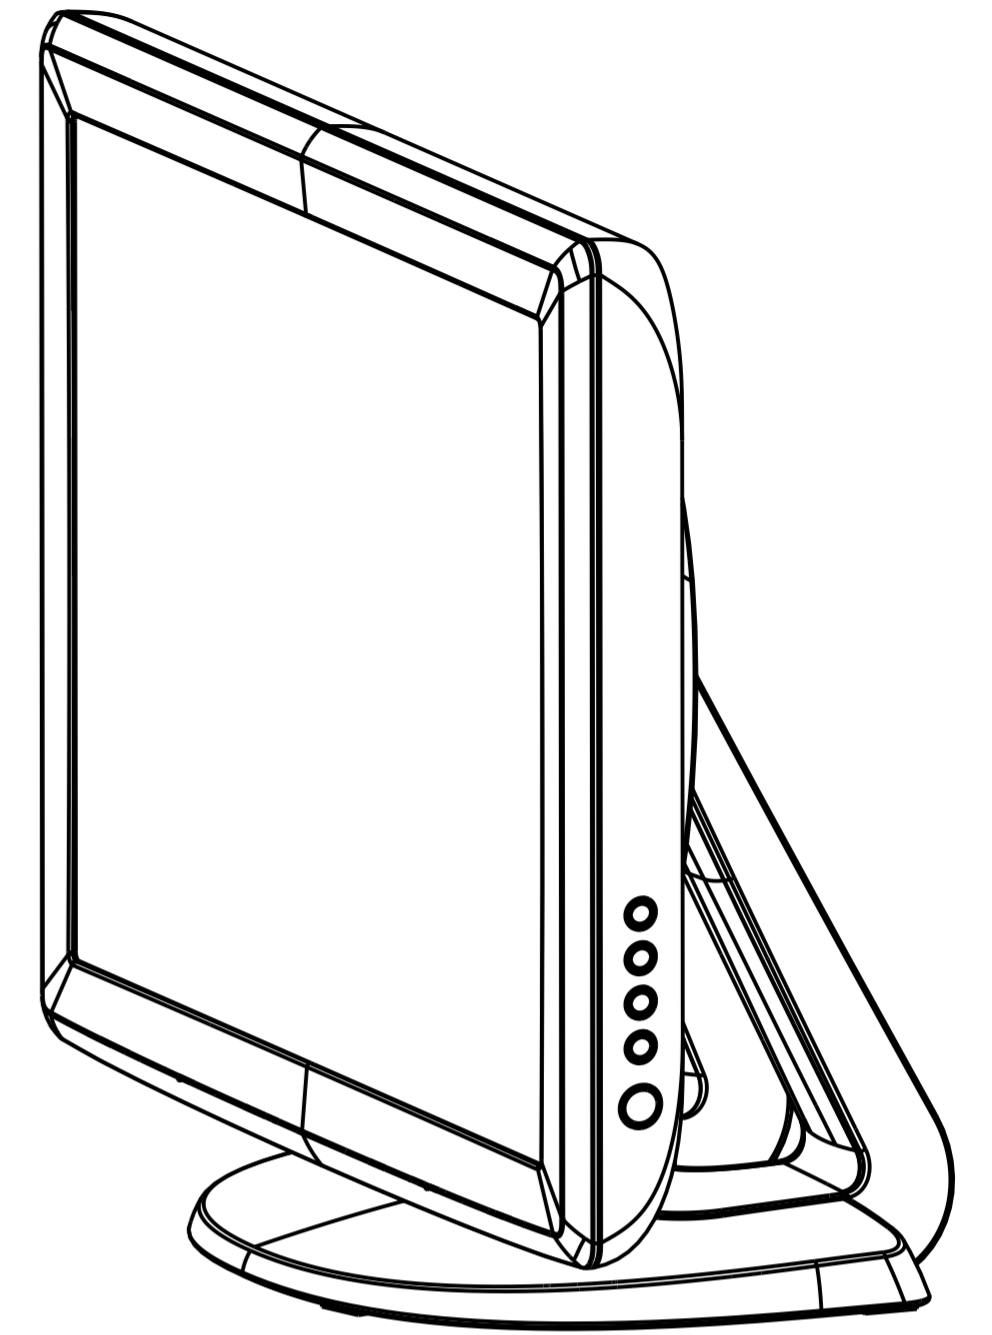

TILT -5° FROM VERTICAL

TILT 90° VERTICAL

MOUNT OPTION 1

SNAP OFF STAND COVER
TO MOUNT STAND WITH
OPTION 1

TOP VIEW

MOUNT OPTION 2

BOTTOM VIEW

VESA MOUNT

CONNECTOR PANEL