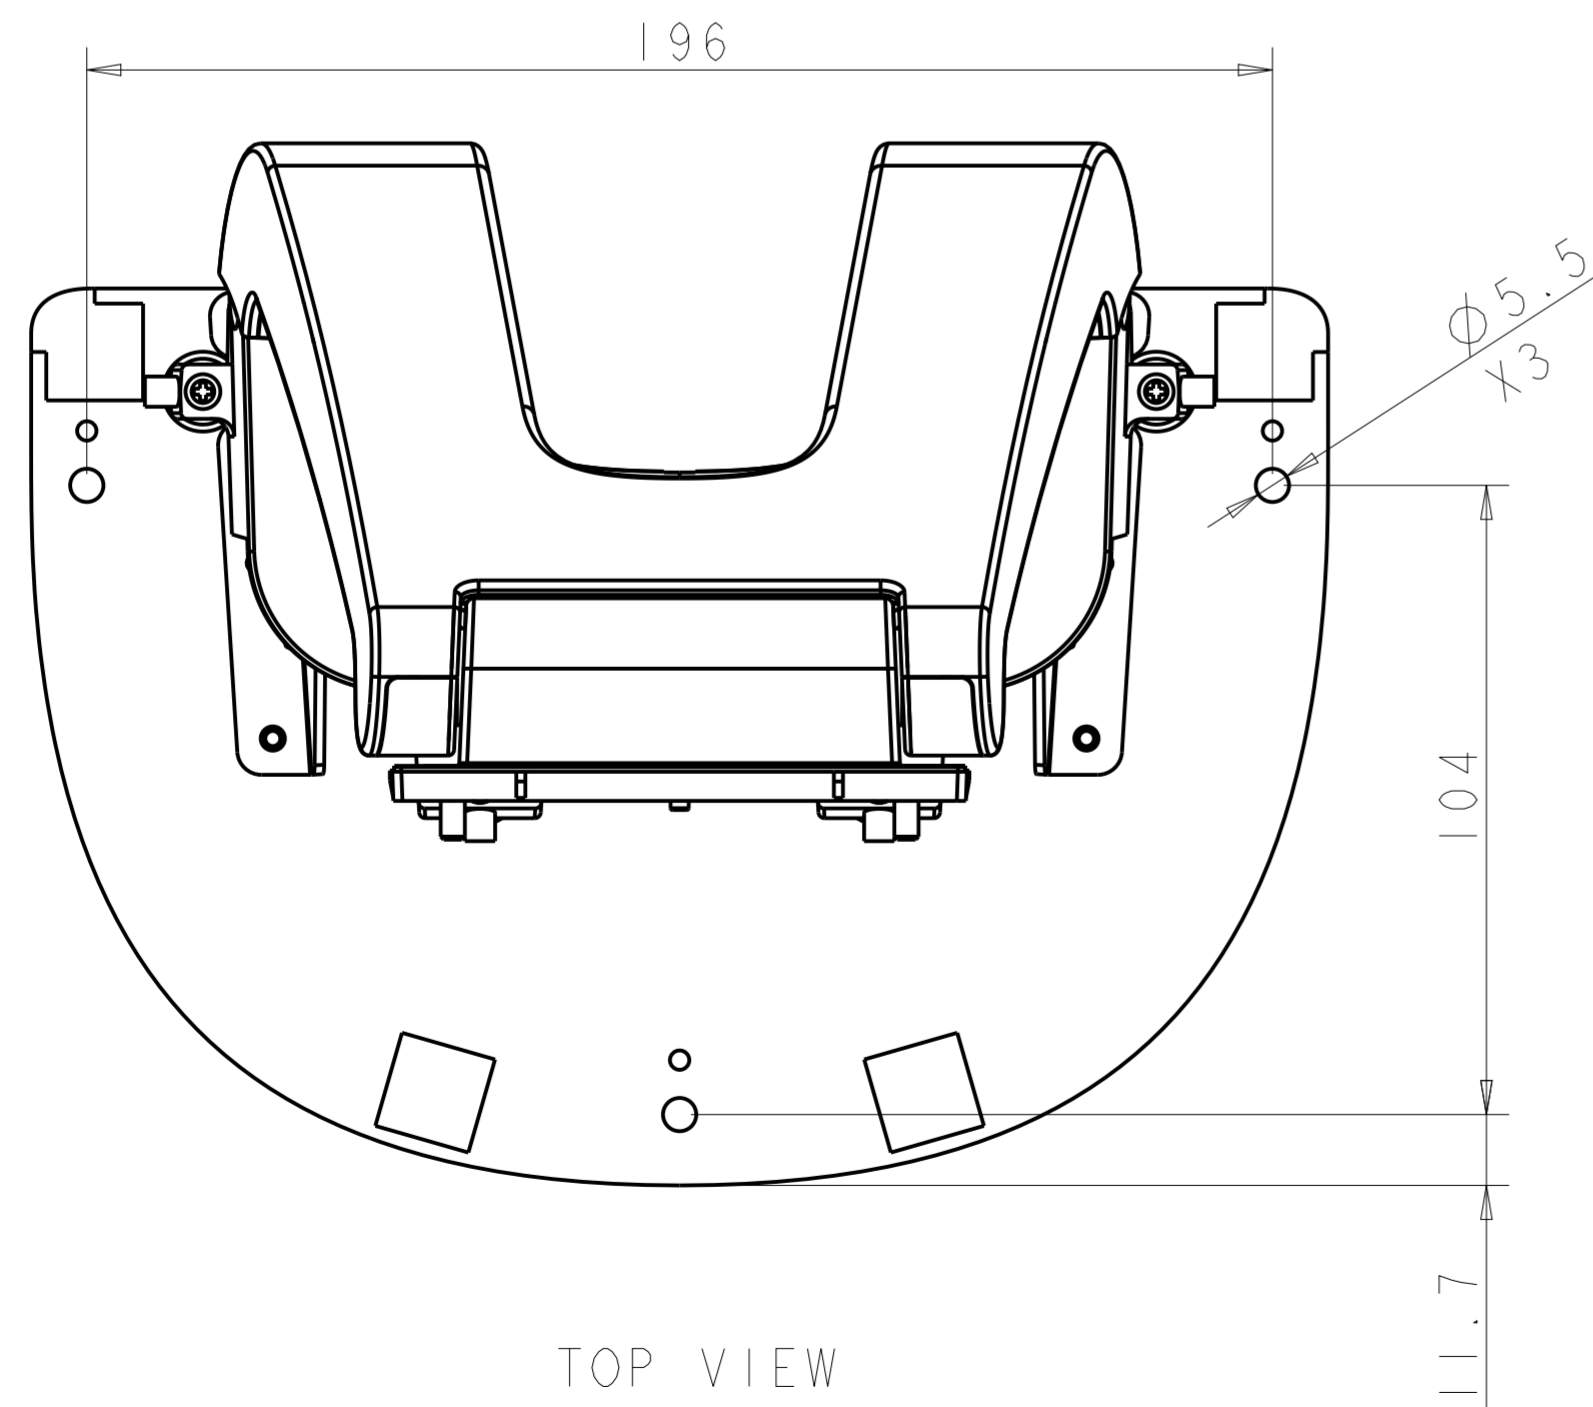

TILT -5° FROM VERTICAL

TILT 90° VERTICAL

MOUNT OPTION 1

SNAP OFF STAND COVER
TO MOUNT STAND WITH
OPTION 1

TOP VIEW

MOUNT OPTION 2

BOTTOM VIEW

VESA MOUNT

CONNECTOR PANEL