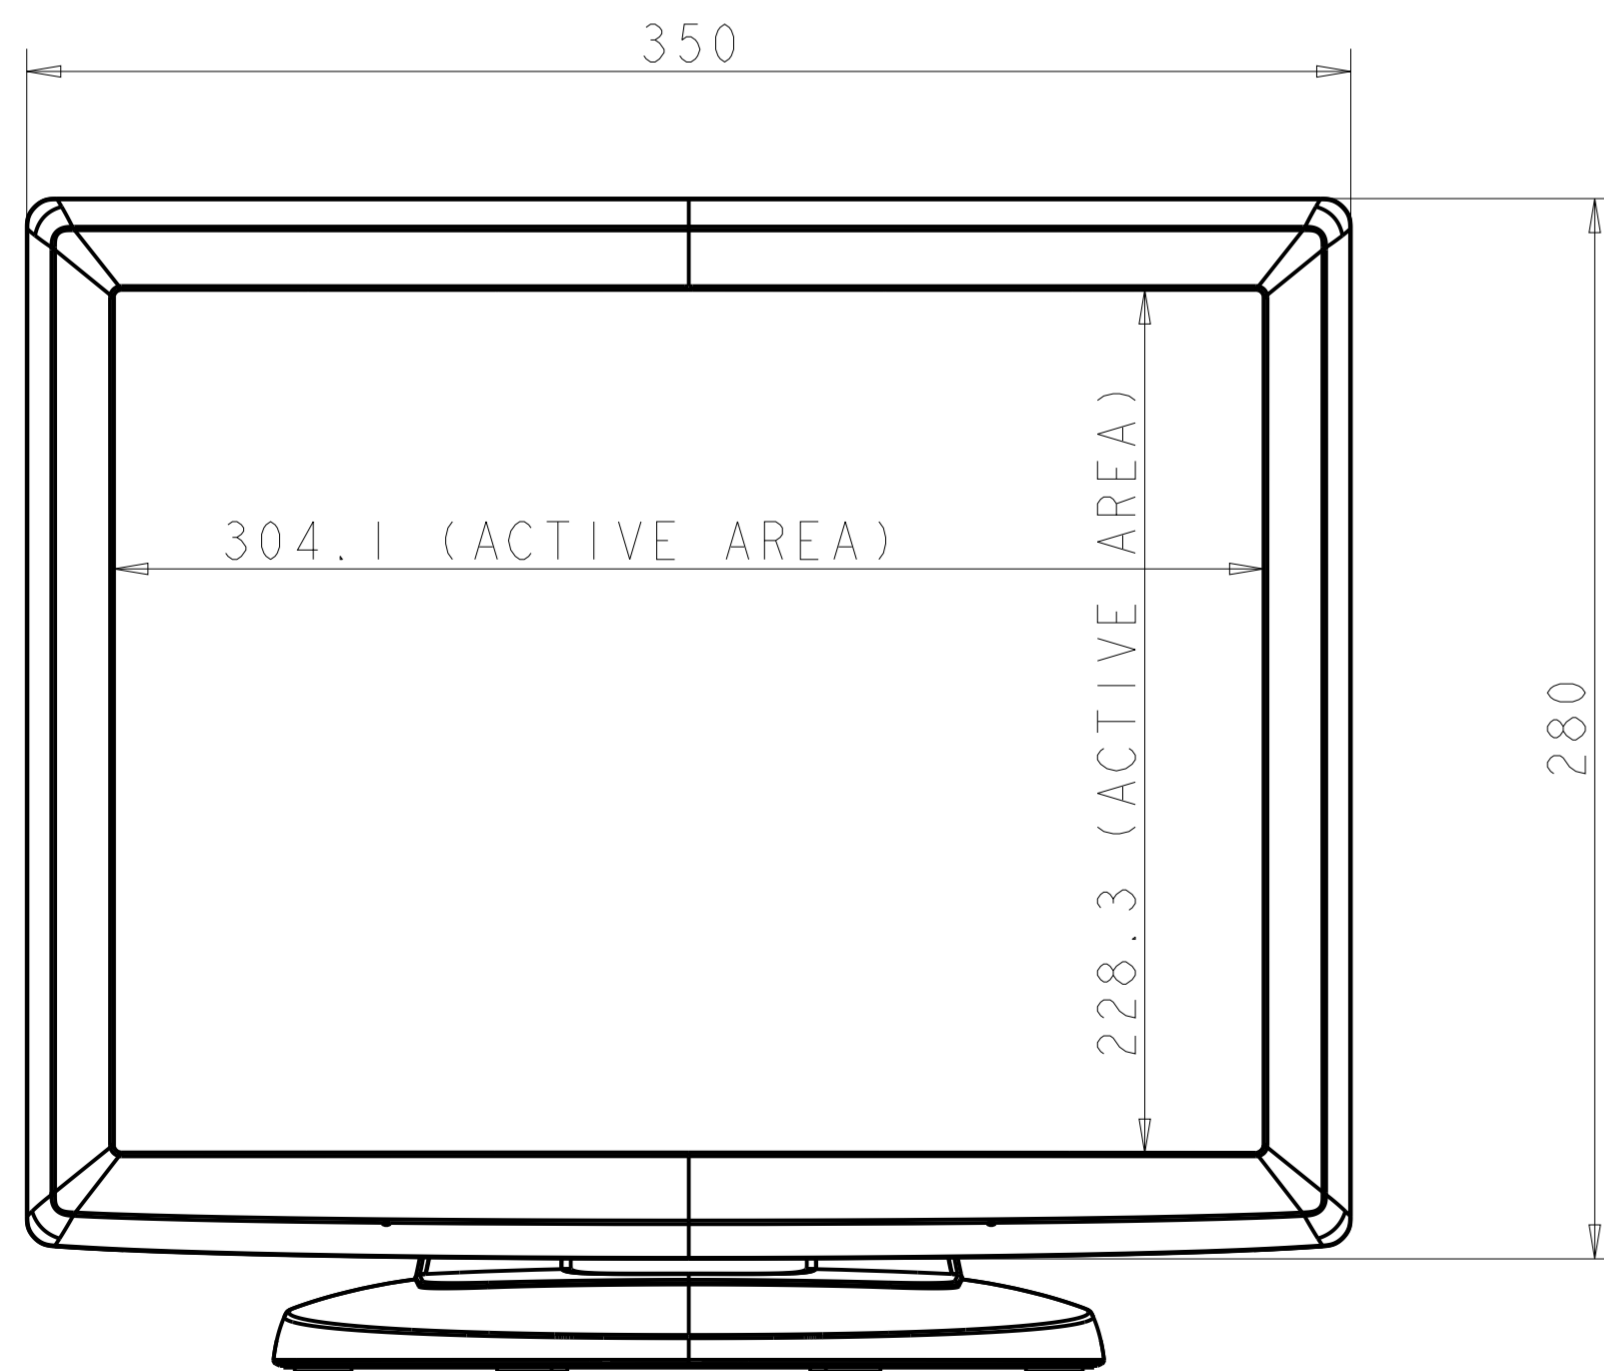

TILT -5° FROM VERTICAL

TILT 90° VERTICAL

MOUNT OPTION 1

SNAP OFF STAND COVER
TO MOUNT STAND WITH
OPTION 1

TOP VIEW

MOUNT OPTION 2

BOTTOM VIEW

VESA MOUNT

CONNECTOR PANEL