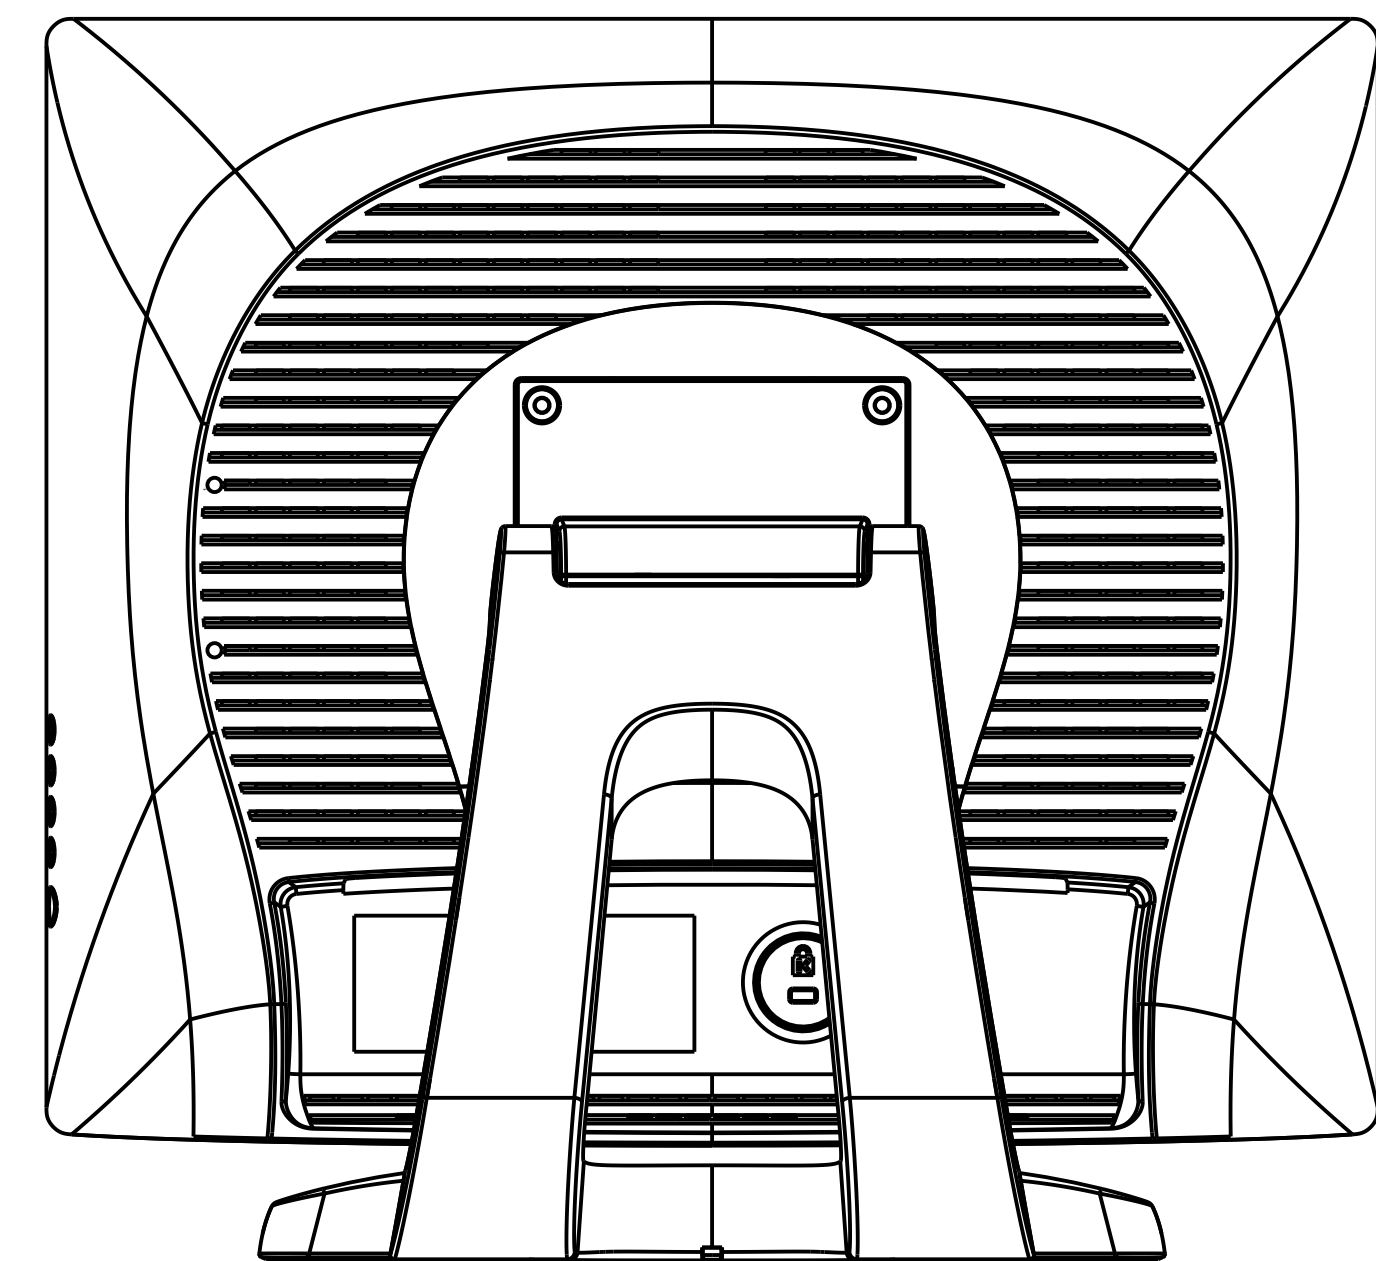

TILT -5° FROM VERTICAL

TILT 90° FROM VERTICAL

MOUNT OPTION 1

SNAP OFF STAND COVER
TO MOUNT STAND WITH
OPTION 1

TOP VIEW

DIMENSIONS ARE IN MILLIMETERS

MOUNT OPTION 2

BOTTOM VIEW

VESA MOUNT

CONNECTOR PANEL