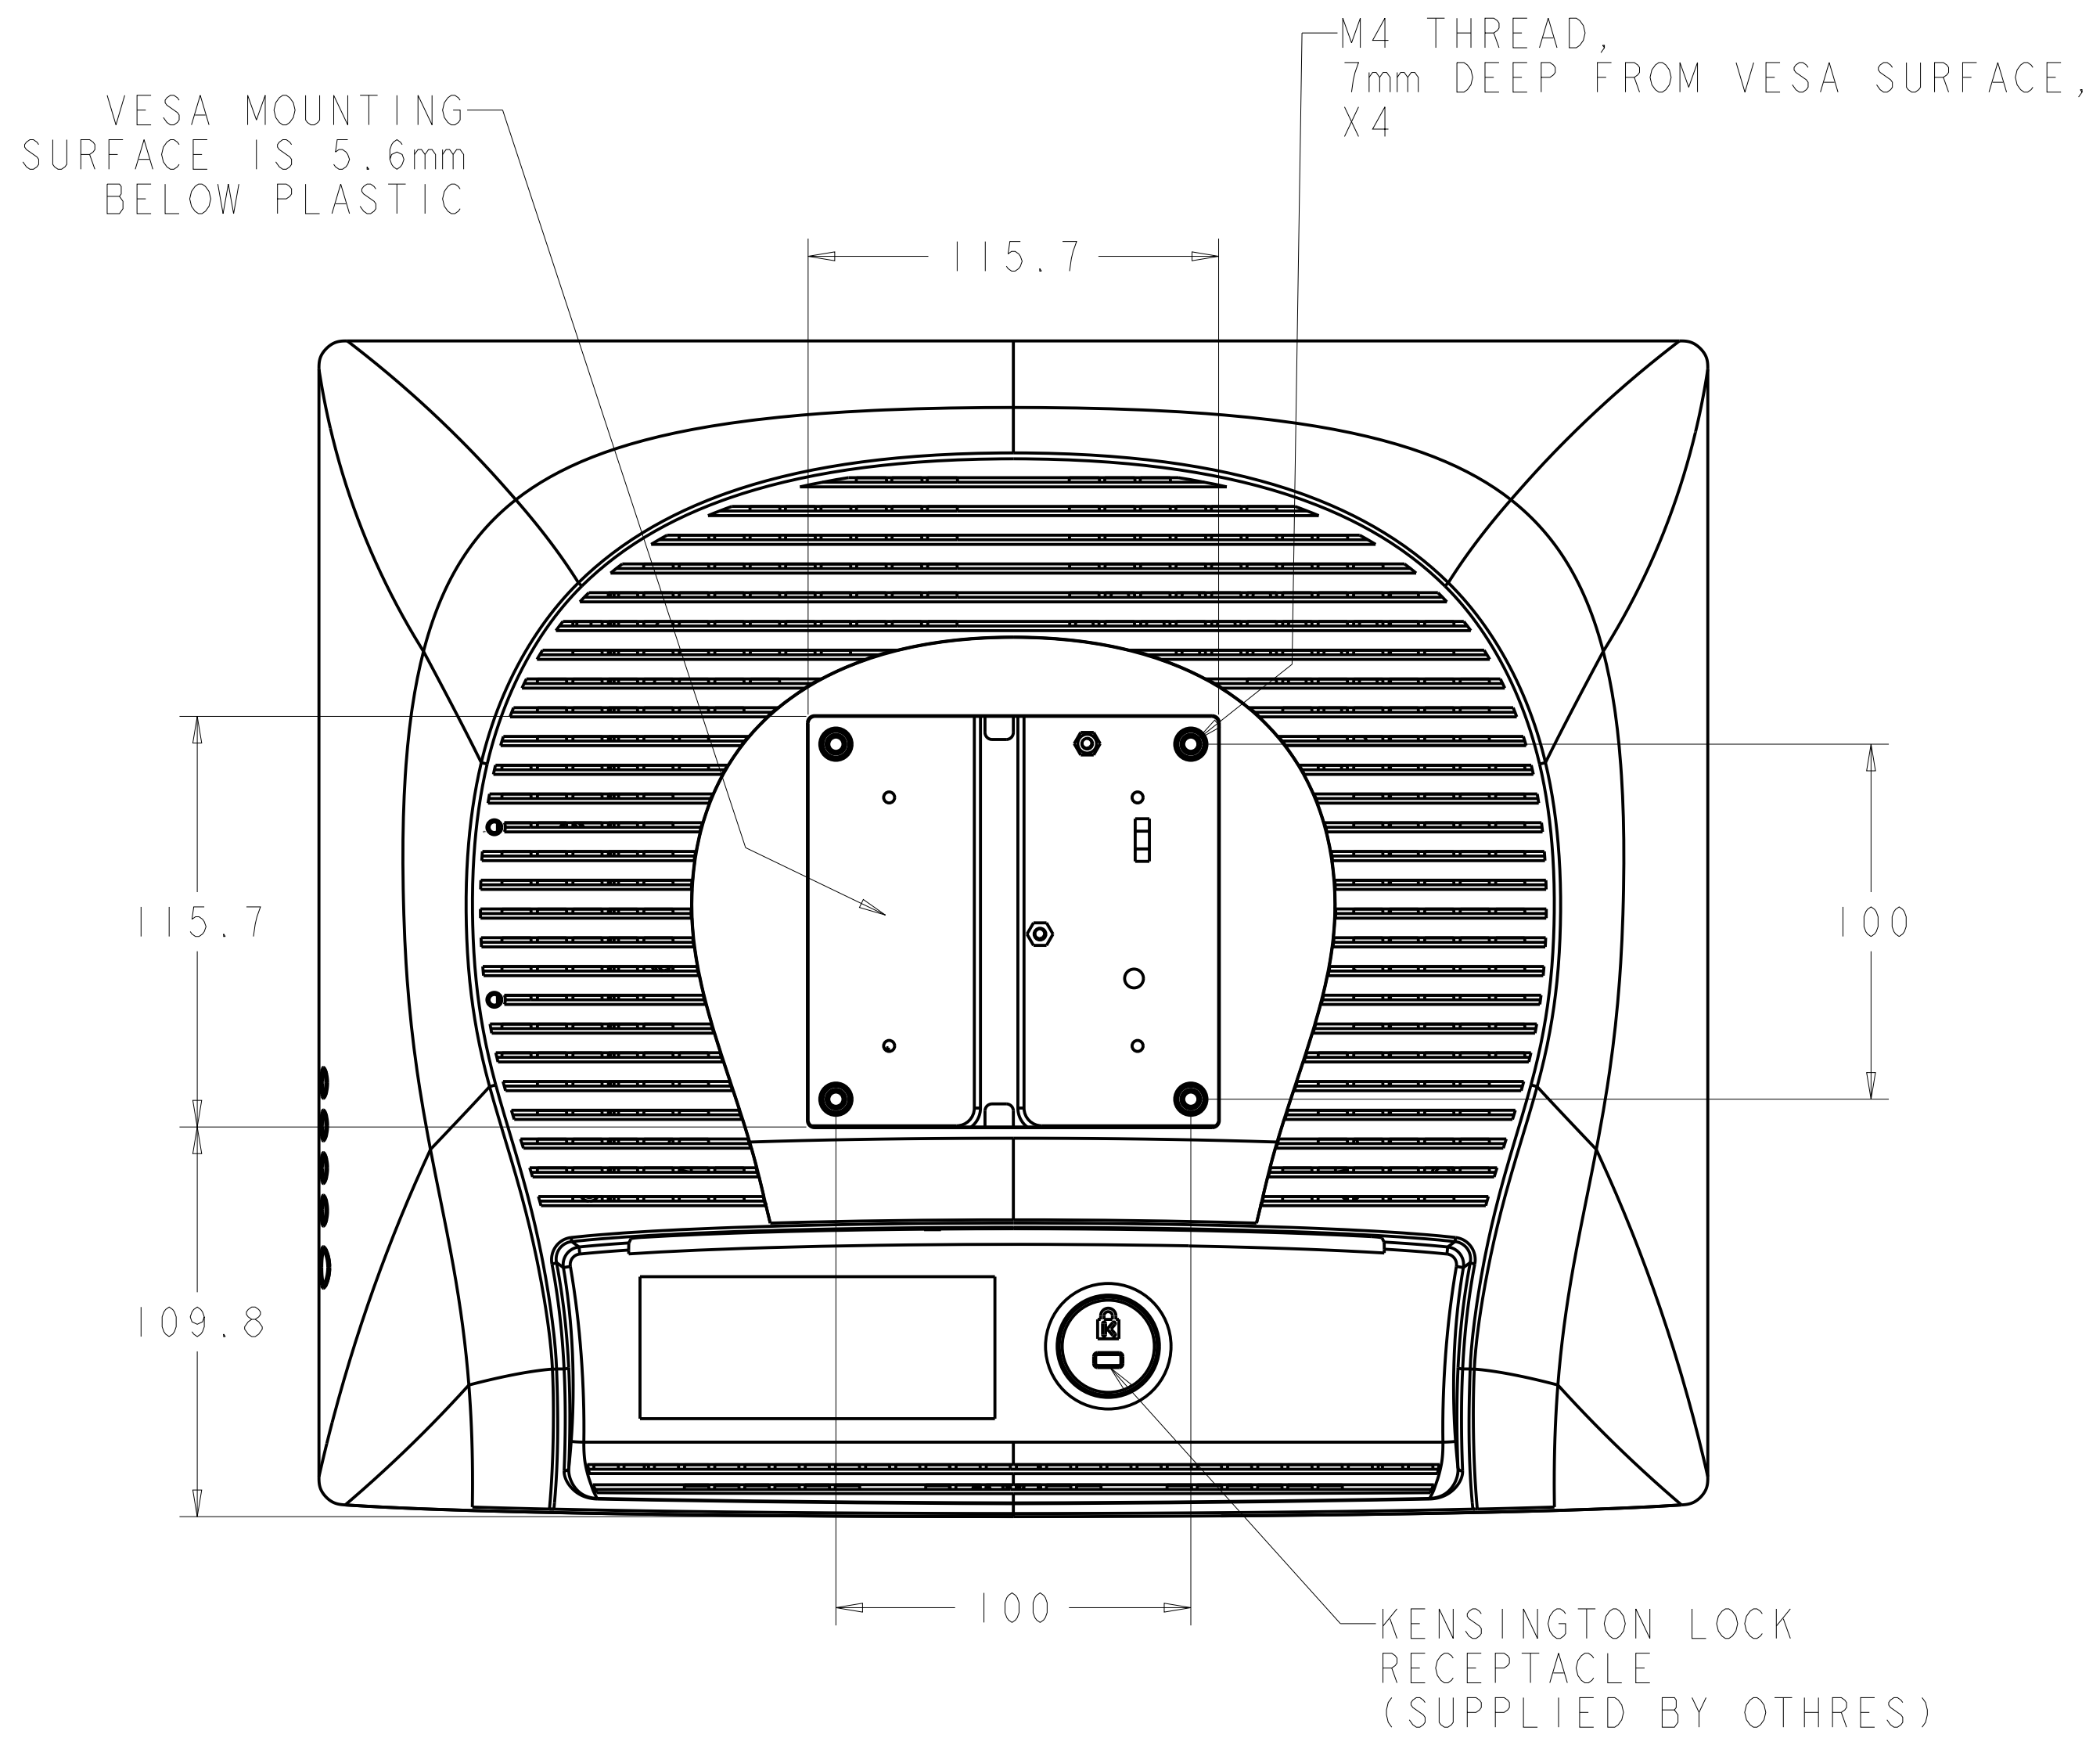

TILT -5° FROM VERTICAL

TILT 90° FROM VERTICAL

MOUNT OPTION 1

SNAP OFF STAND COVER
TO MOUNT STAND WITH
OPTION 1

TOP VIEW

DIMENSIONS ARE IN MILLIMETERS

MOUNT OPTION 2

BOTTOM VIEW

VESA MOUNT

CONNECTOR PANEL