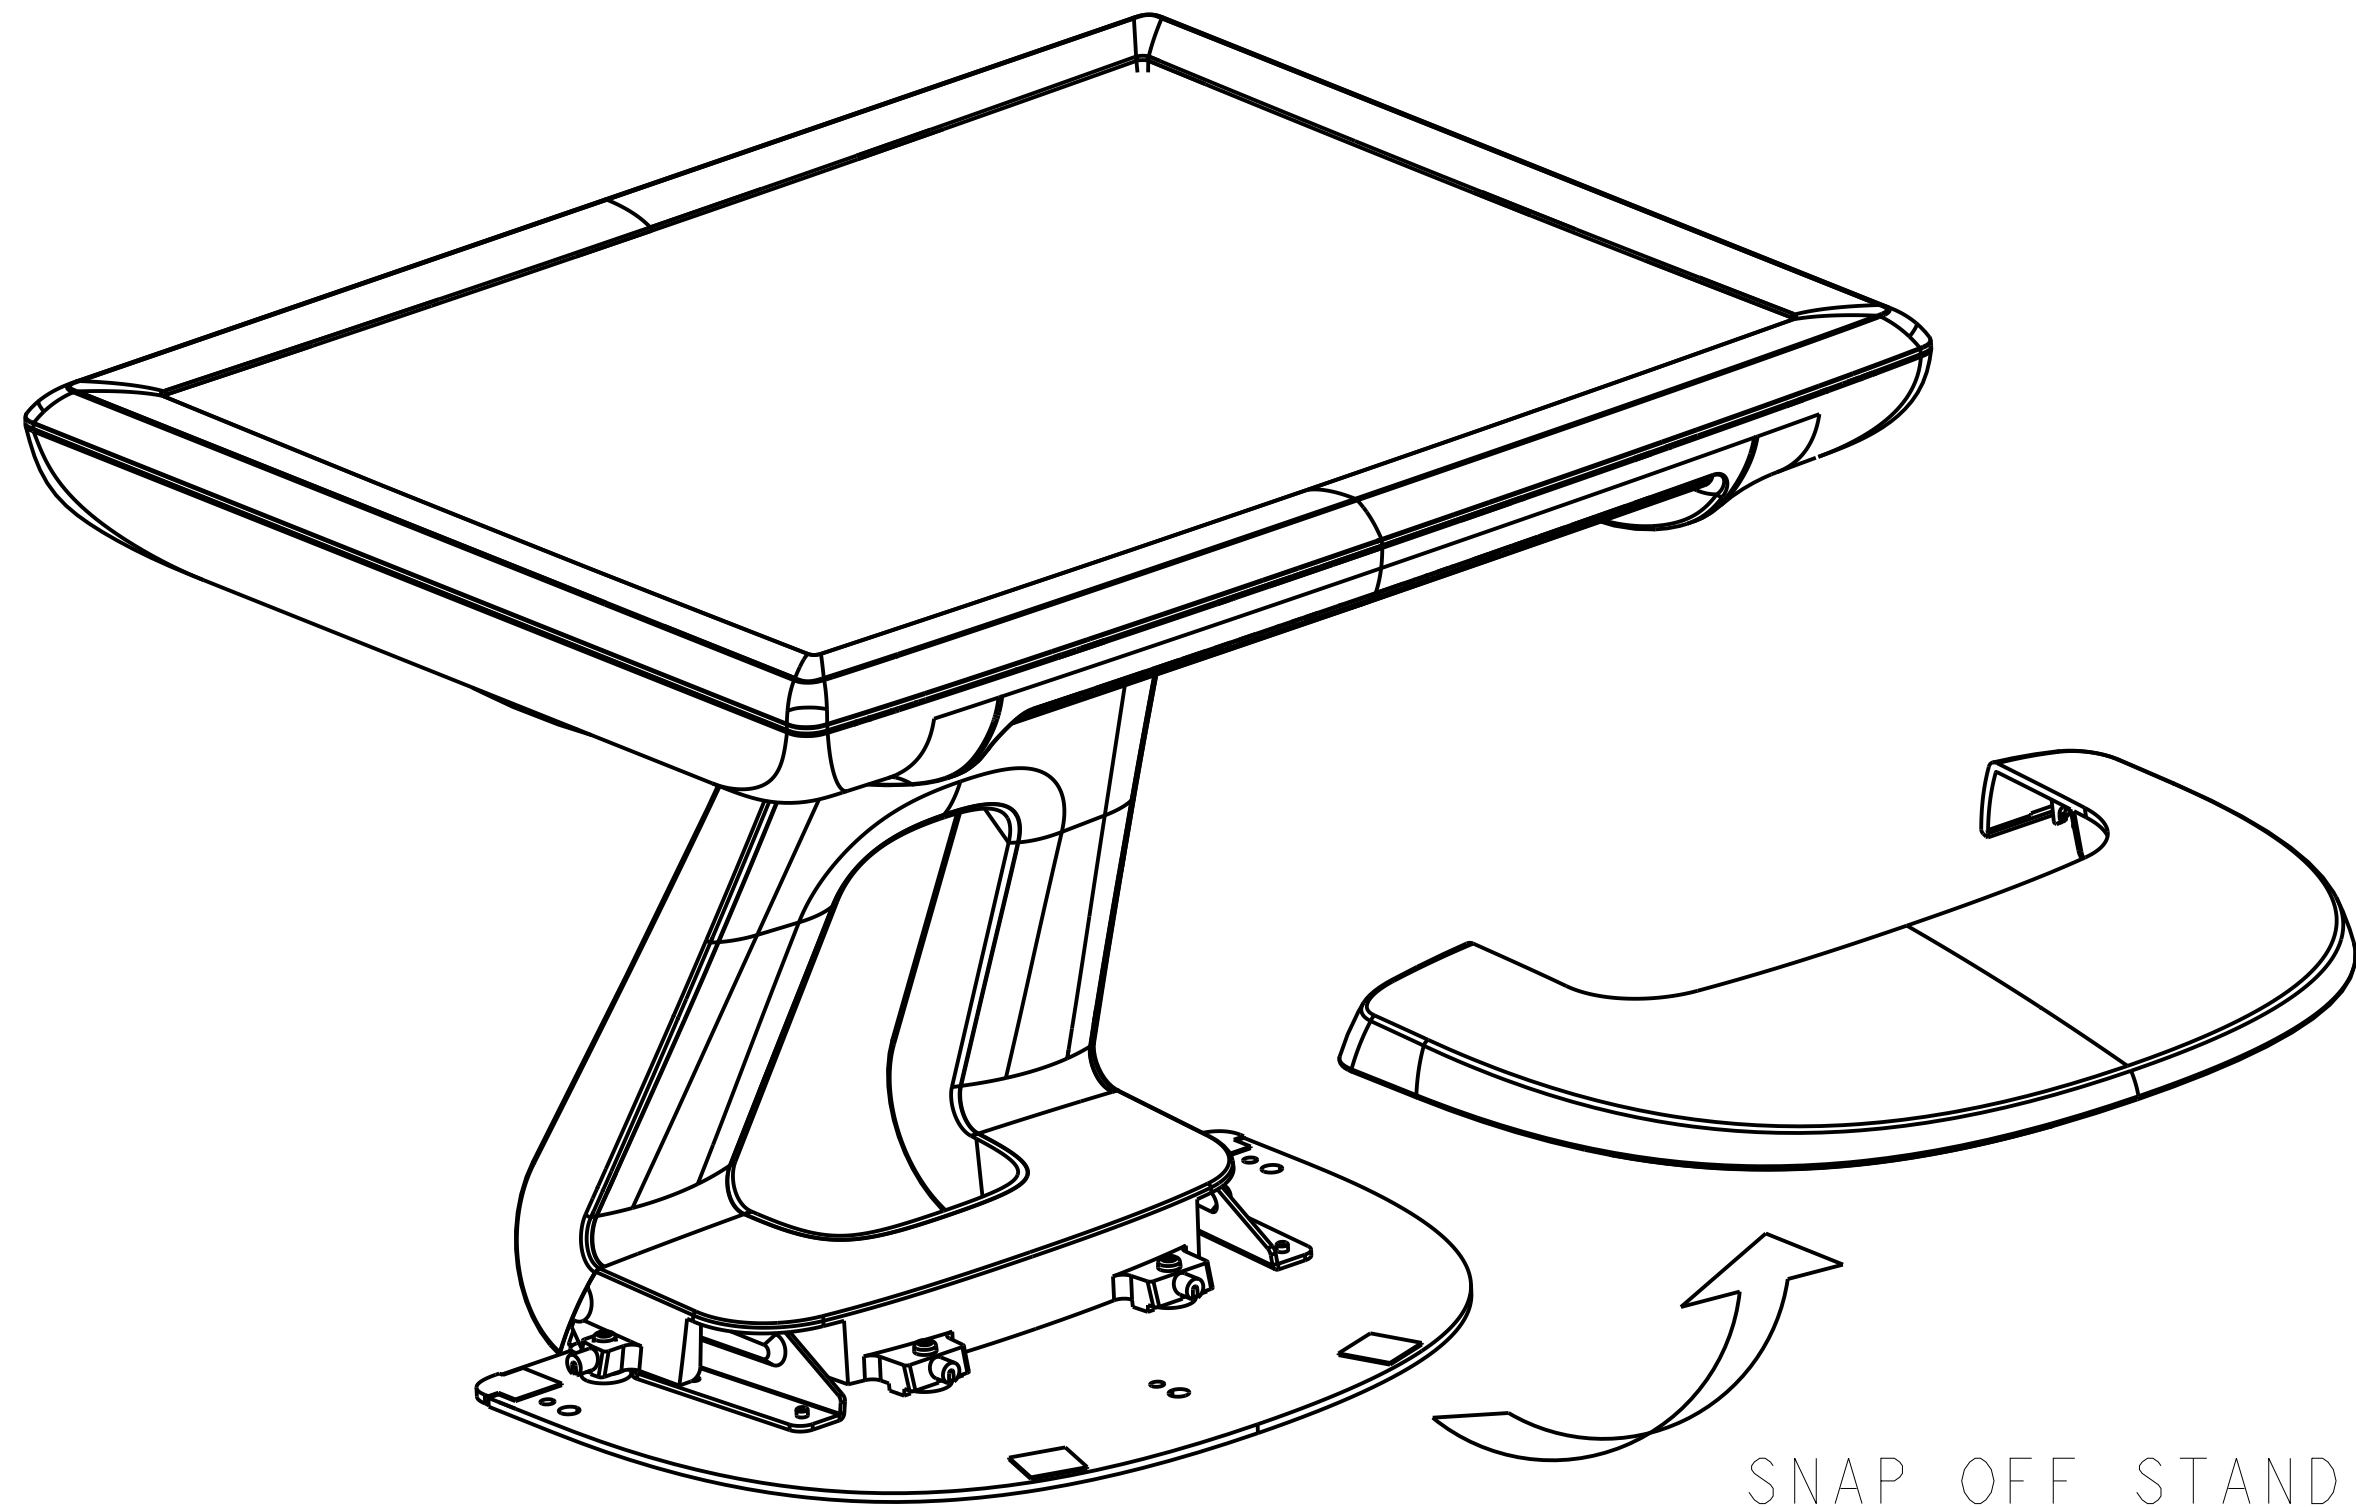

TILT -5° FROM VERTICAL

TILT 90° FROM VERTICAL

MOUNT OPTION 1

SNAP OFF STAND COVER
TO MOUNT STAND WITH
OPTION 1

TOP VIEW

DIMENSIONS ARE IN MILLIMETERS

MOUNT OPTION 2

BOTTOM VIEW

VESA MOUNT

CONNECTOR PANEL