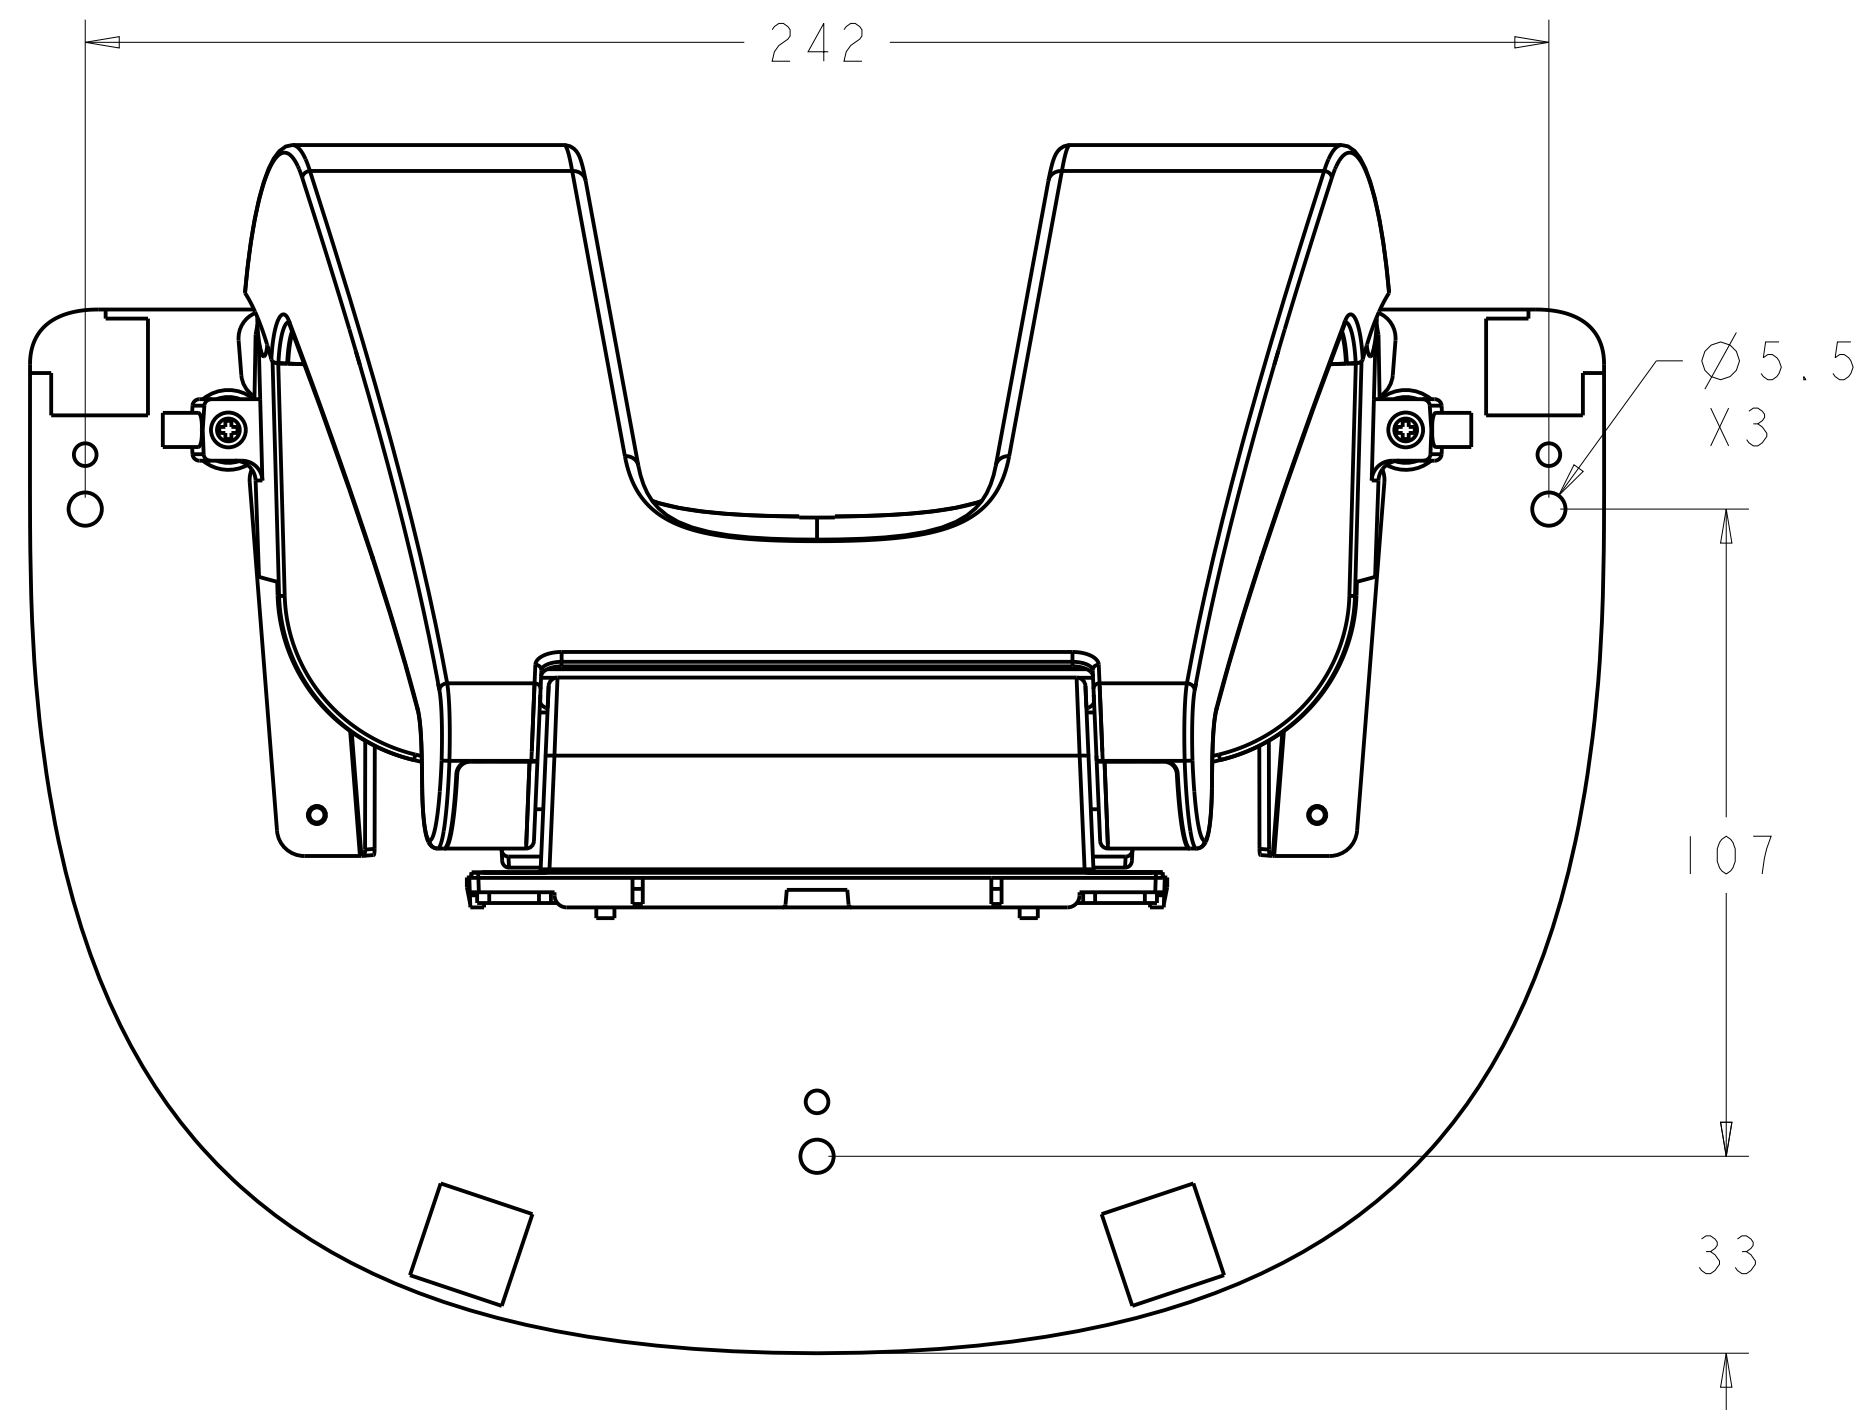

TILT -5° FROM VERTICAL

TILT 90° FROM VERTICAL

MOUNT OPTION 1

SNAP OFF STAND COVER
TO MOUNT STAND WITH
OPTION 1

TOP VIEW

DIMENSIONS ARE IN MILLIMETERS

MOUNT OPTION 2

BOTTOM VIEW

VESA MOUNT

CONNECTOR PANEL