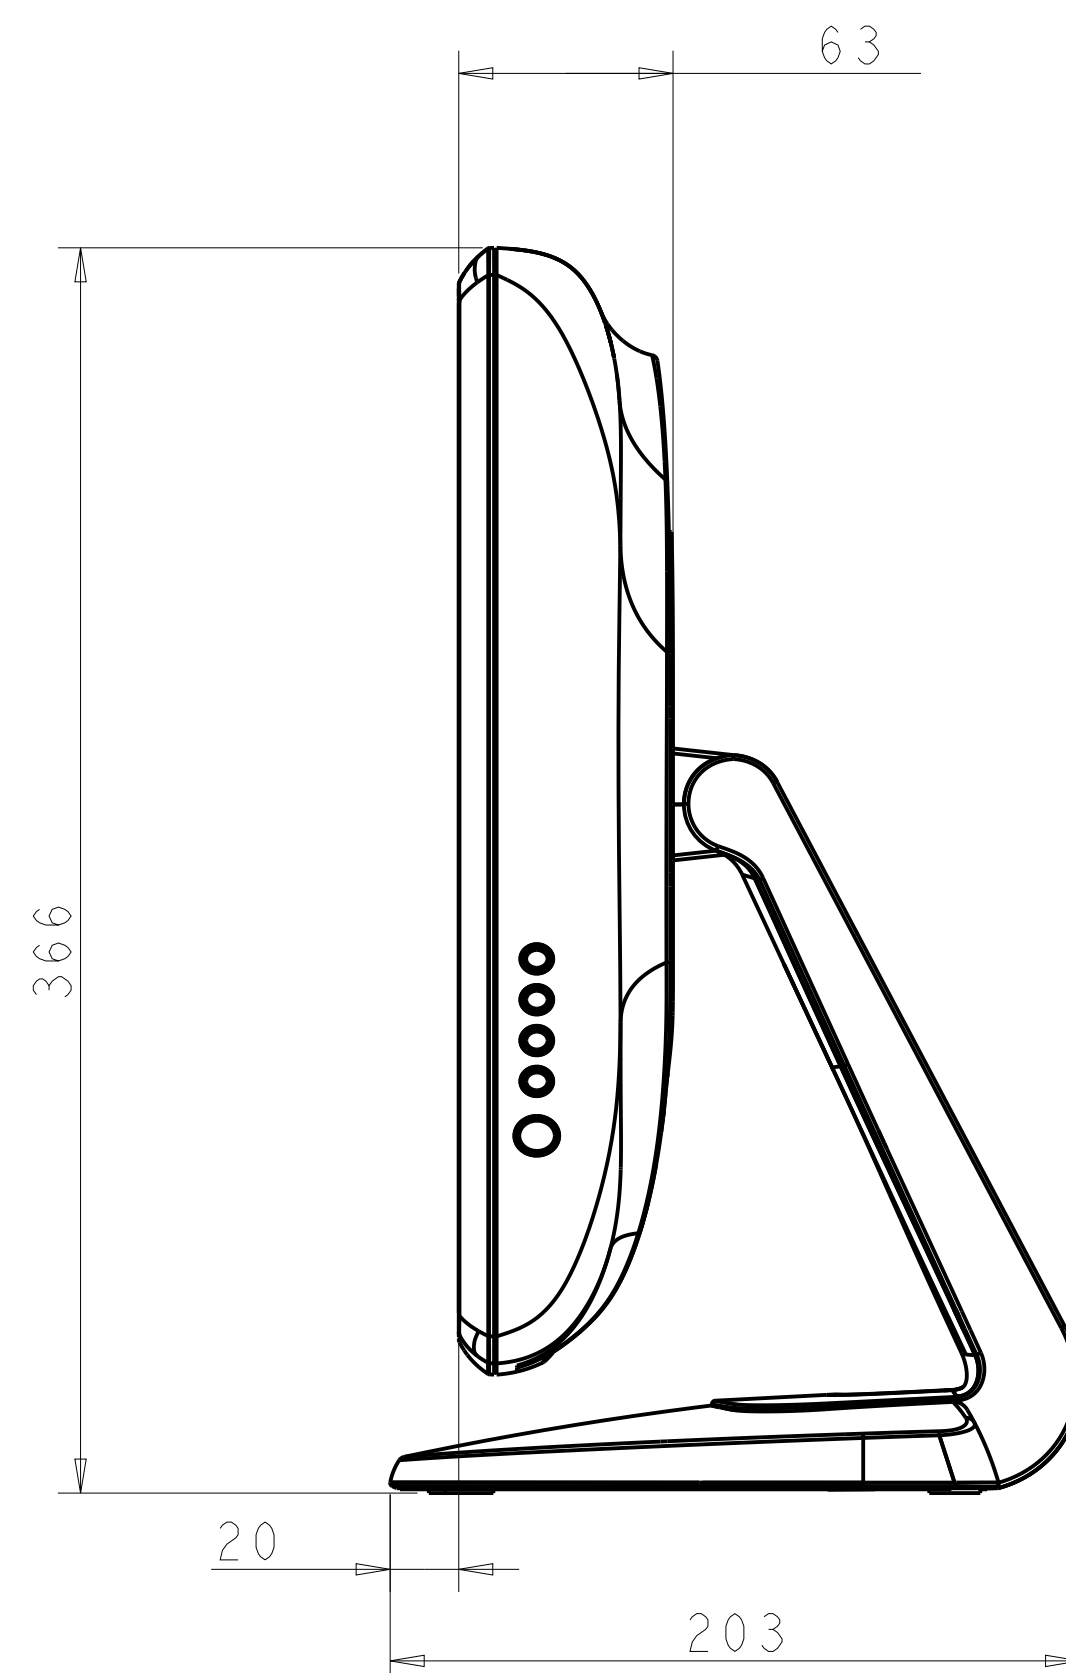

TILT -5° FROM VERTICAL

TILT 90° FROM VERTICAL

MOUNT OPTION 1

SNAP OFF STAND COVER
TO MOUNT STAND WITH
OPTION 1

TOP VIEW

DIMENSIONS ARE IN MILLIMETERS

MOUNT OPTION 2

BOTTOM VIEW

VESA MOUNT

CONNECTOR PANEL