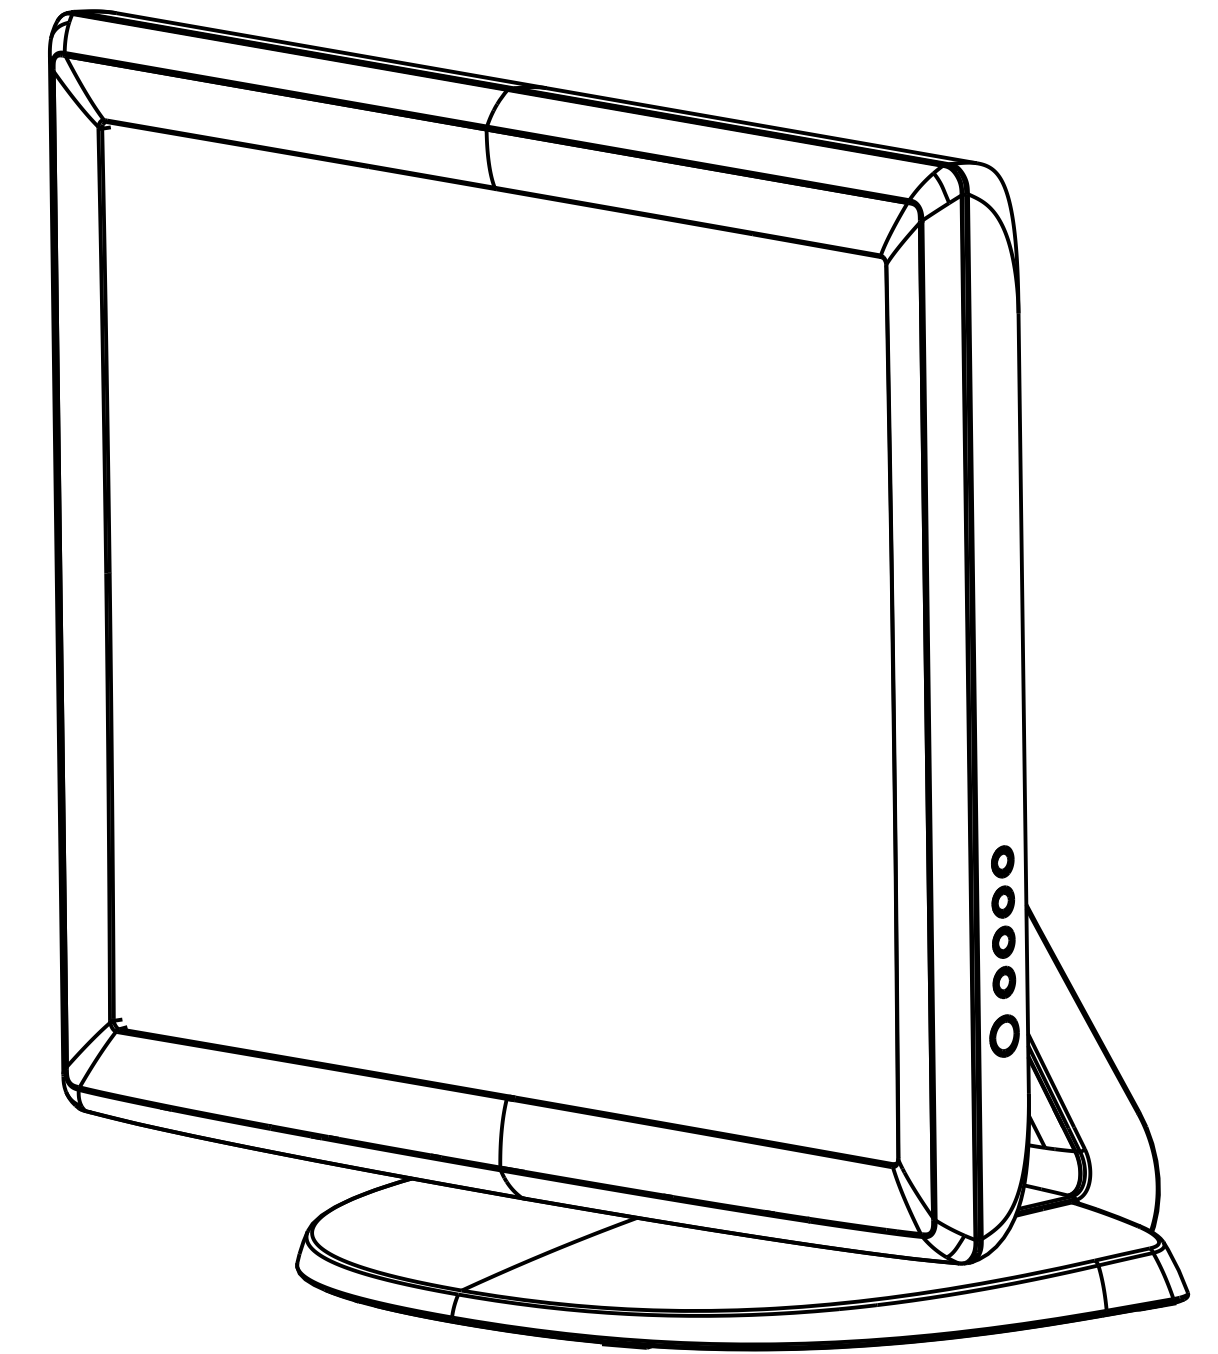

TILT -5° FROM VERTICAL

TILT 90° FROM VERTICAL

MOUNT OPTION 1

SNAP OFF STAND COVER
TO MOUNT STAND WITH
OPTION 1

TOP VIEW

DIMENSIONS ARE IN MILLIMETERS

MOUNT OPTION 2

BOTTOM VIEW

VESA MOUNT

CONNECTOR PANEL