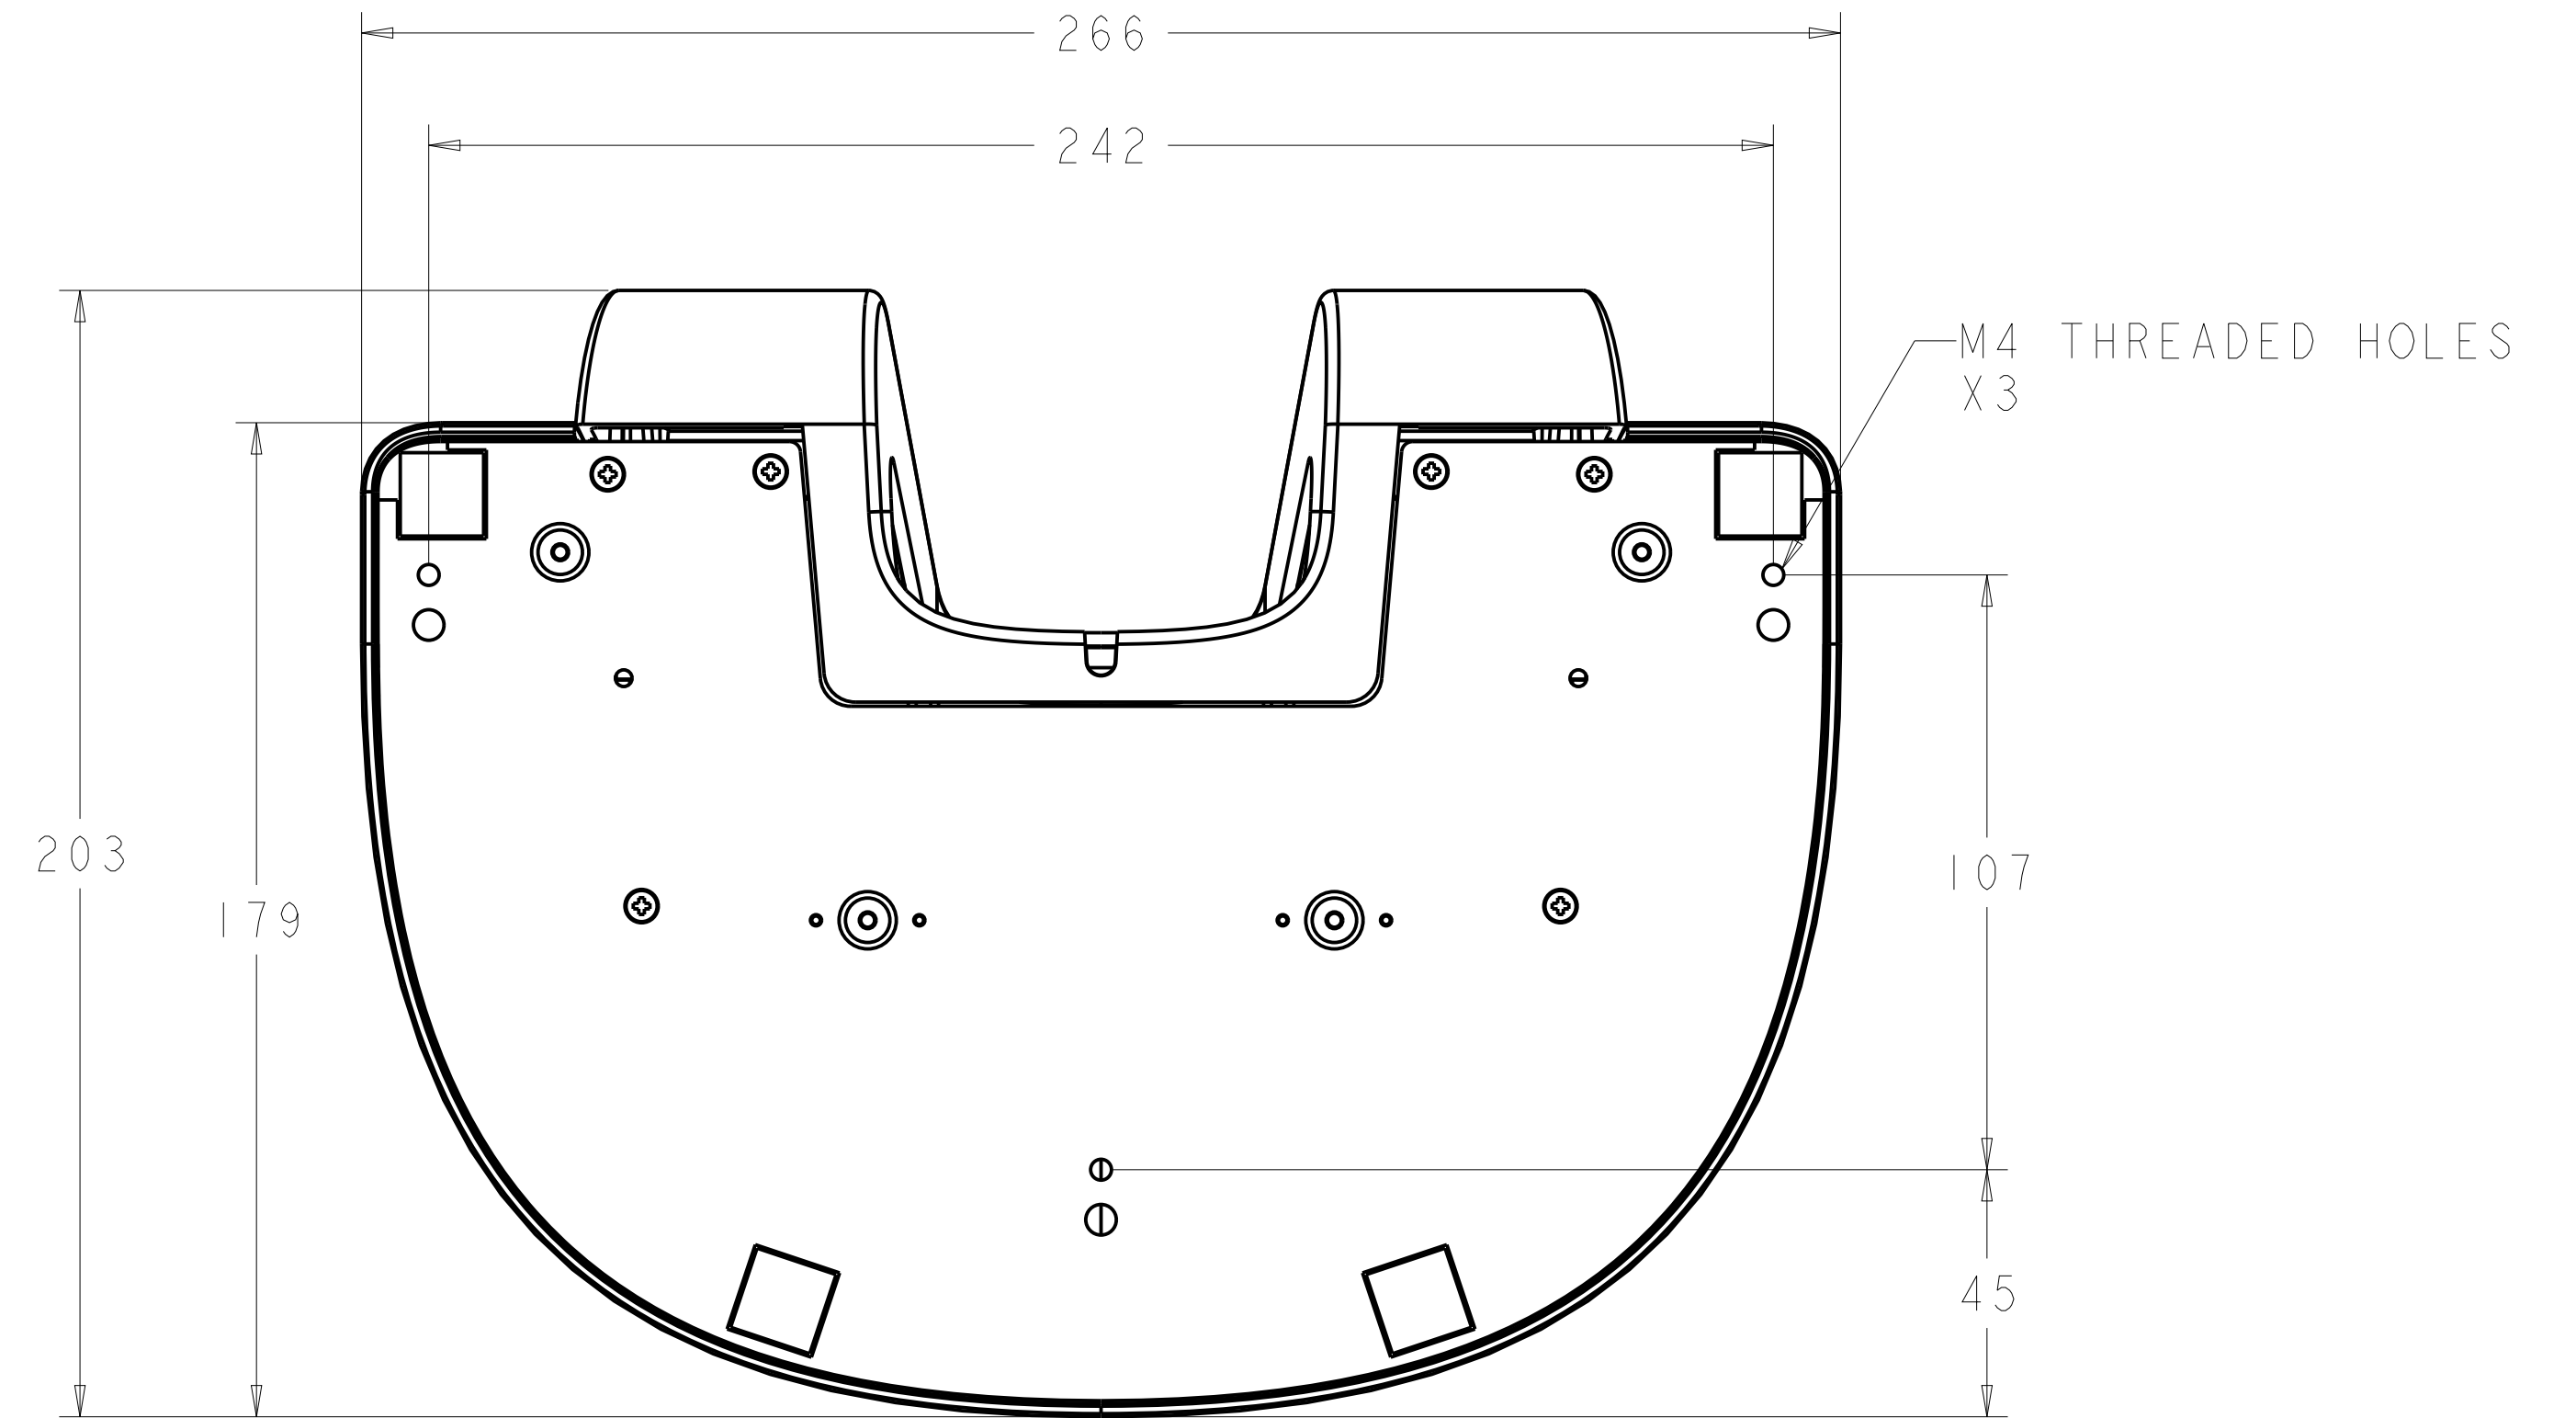

TILT -5° FROM VERTICAL

TILT 90° FROM VERTICAL

MOUNT OPTION 1

SNAP OFF STAND COVER
TO MOUNT STAND WITH
OPTION 1

TOP VIEW

DIMENSIONS ARE IN MILLIMETERS

MOUNT OPTION 2

BOTTOM VIEW

VESA MOUNT

CONNECTOR PANEL