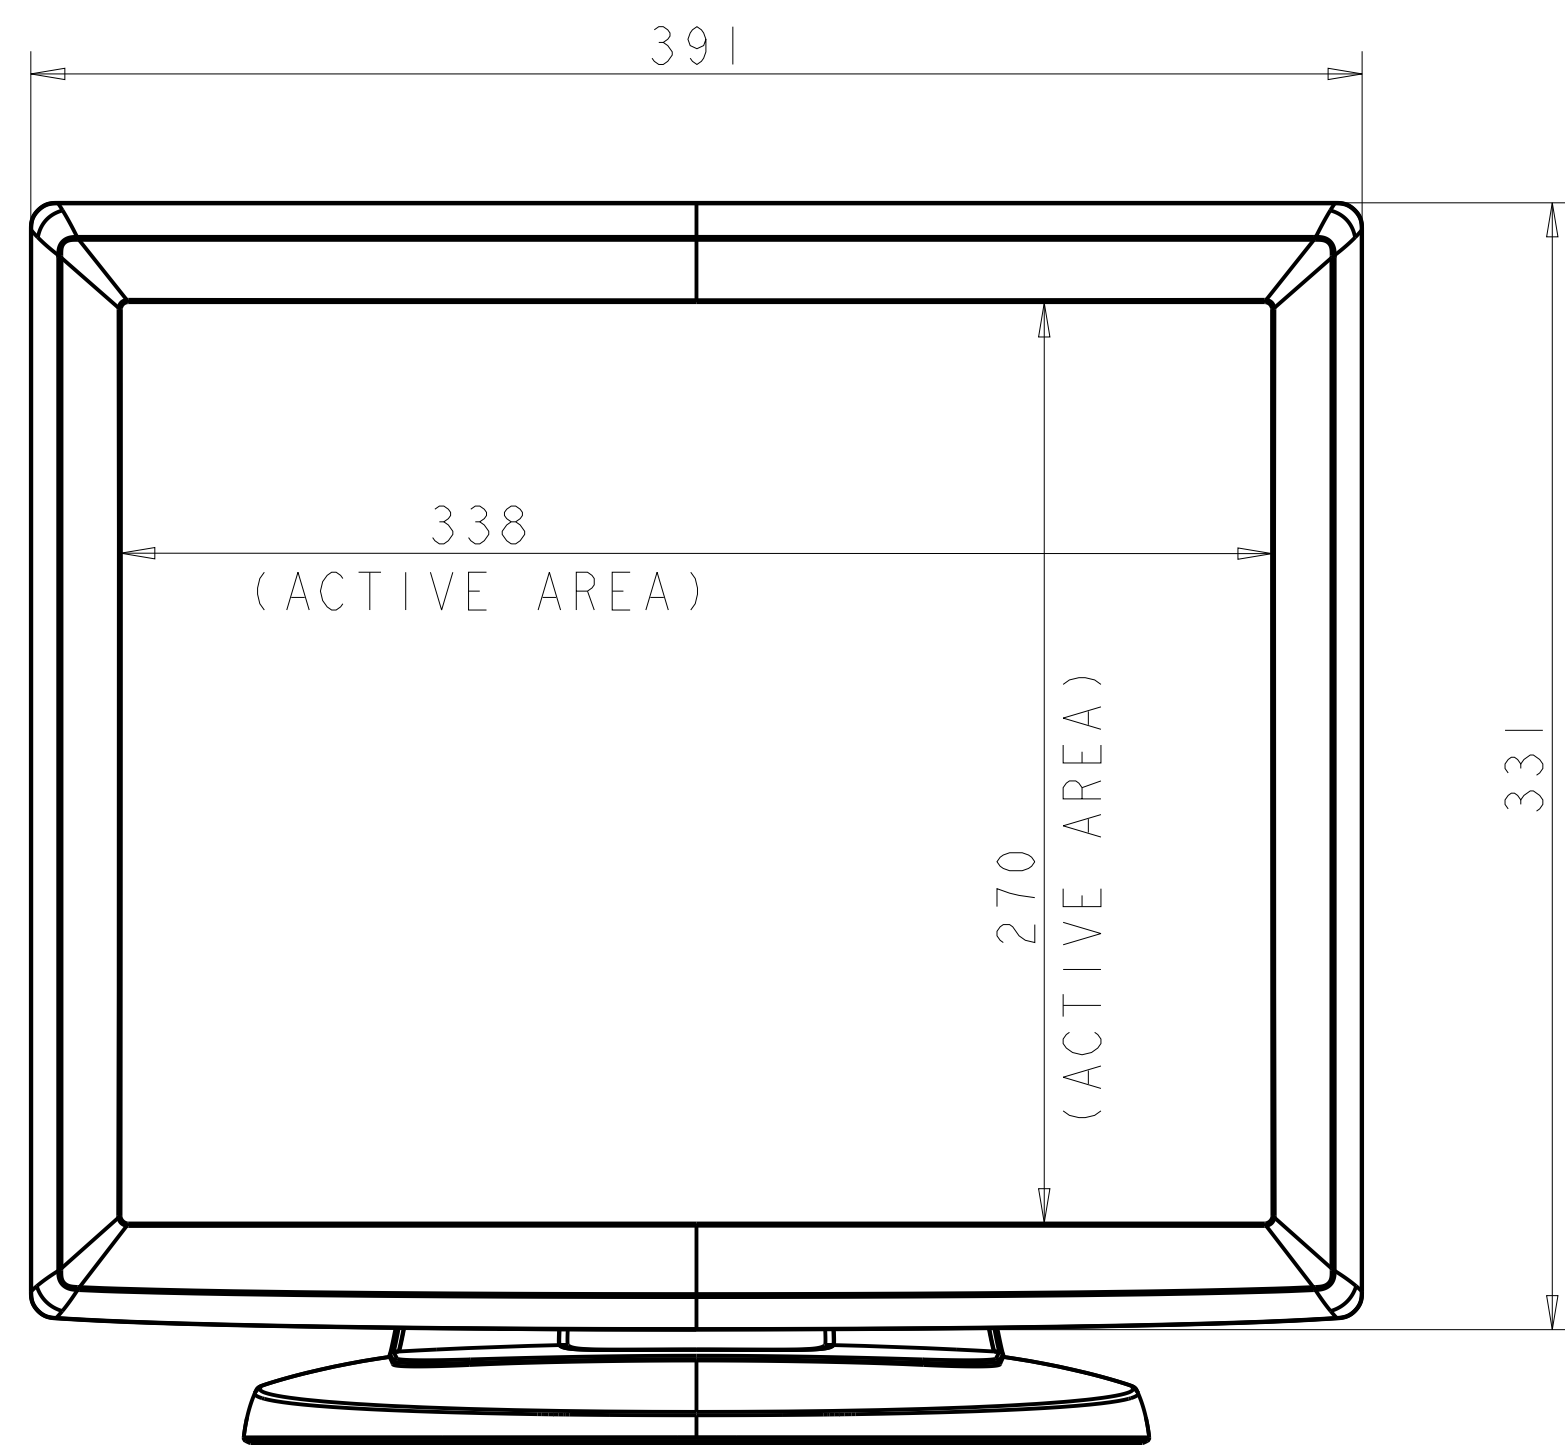

TILT -5° FROM VERTICAL

TILT 90° FROM VERTICAL

MOUNT OPTION 1

SNAP OFF STAND COVER
TO MOUNT STAND WITH
OPTION 1

TOP VIEW

DIMENSIONS ARE IN MILLIMETERS

MOUNT OPTION 2

BOTTOM VIEW

VESA MOUNT

CONNECTOR PANEL