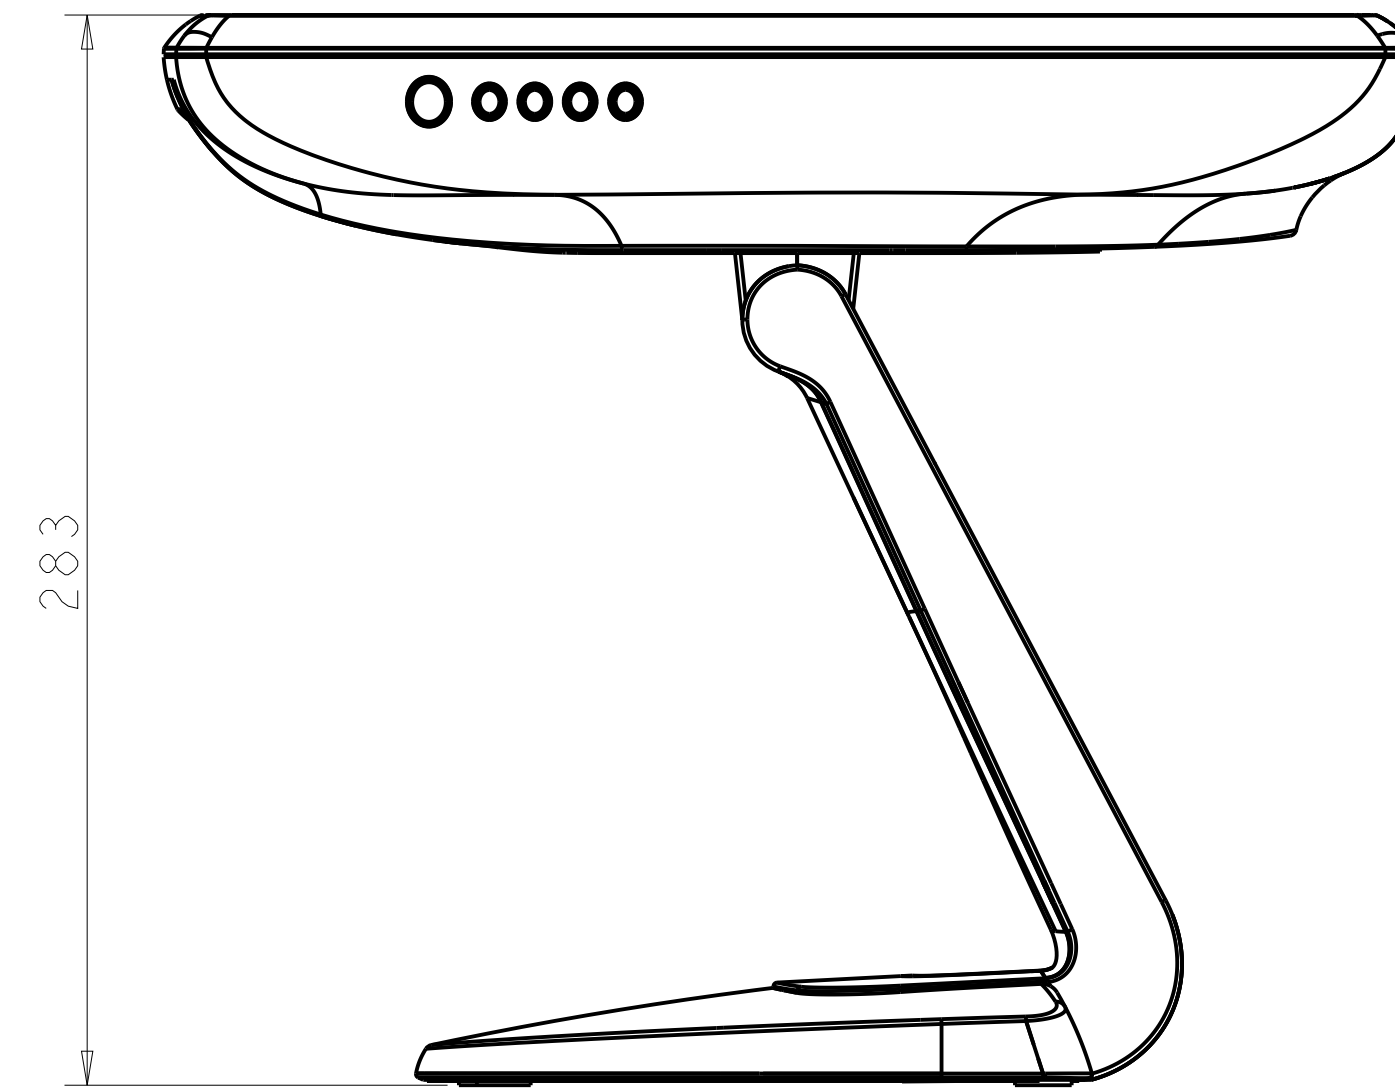

TILT -5° FROM VERTICAL

TILT 90° FROM VERTICAL

MOUNT OPTION 1

SNAP OFF STAND COVER
TO MOUNT STAND WITH
OPTION 1

TOP VIEW

DIMENSIONS ARE IN MILLIMETERS

MOUNT OPTION 2

BOTTOM VIEW

VESA MOUNT

CONNECTOR PANEL