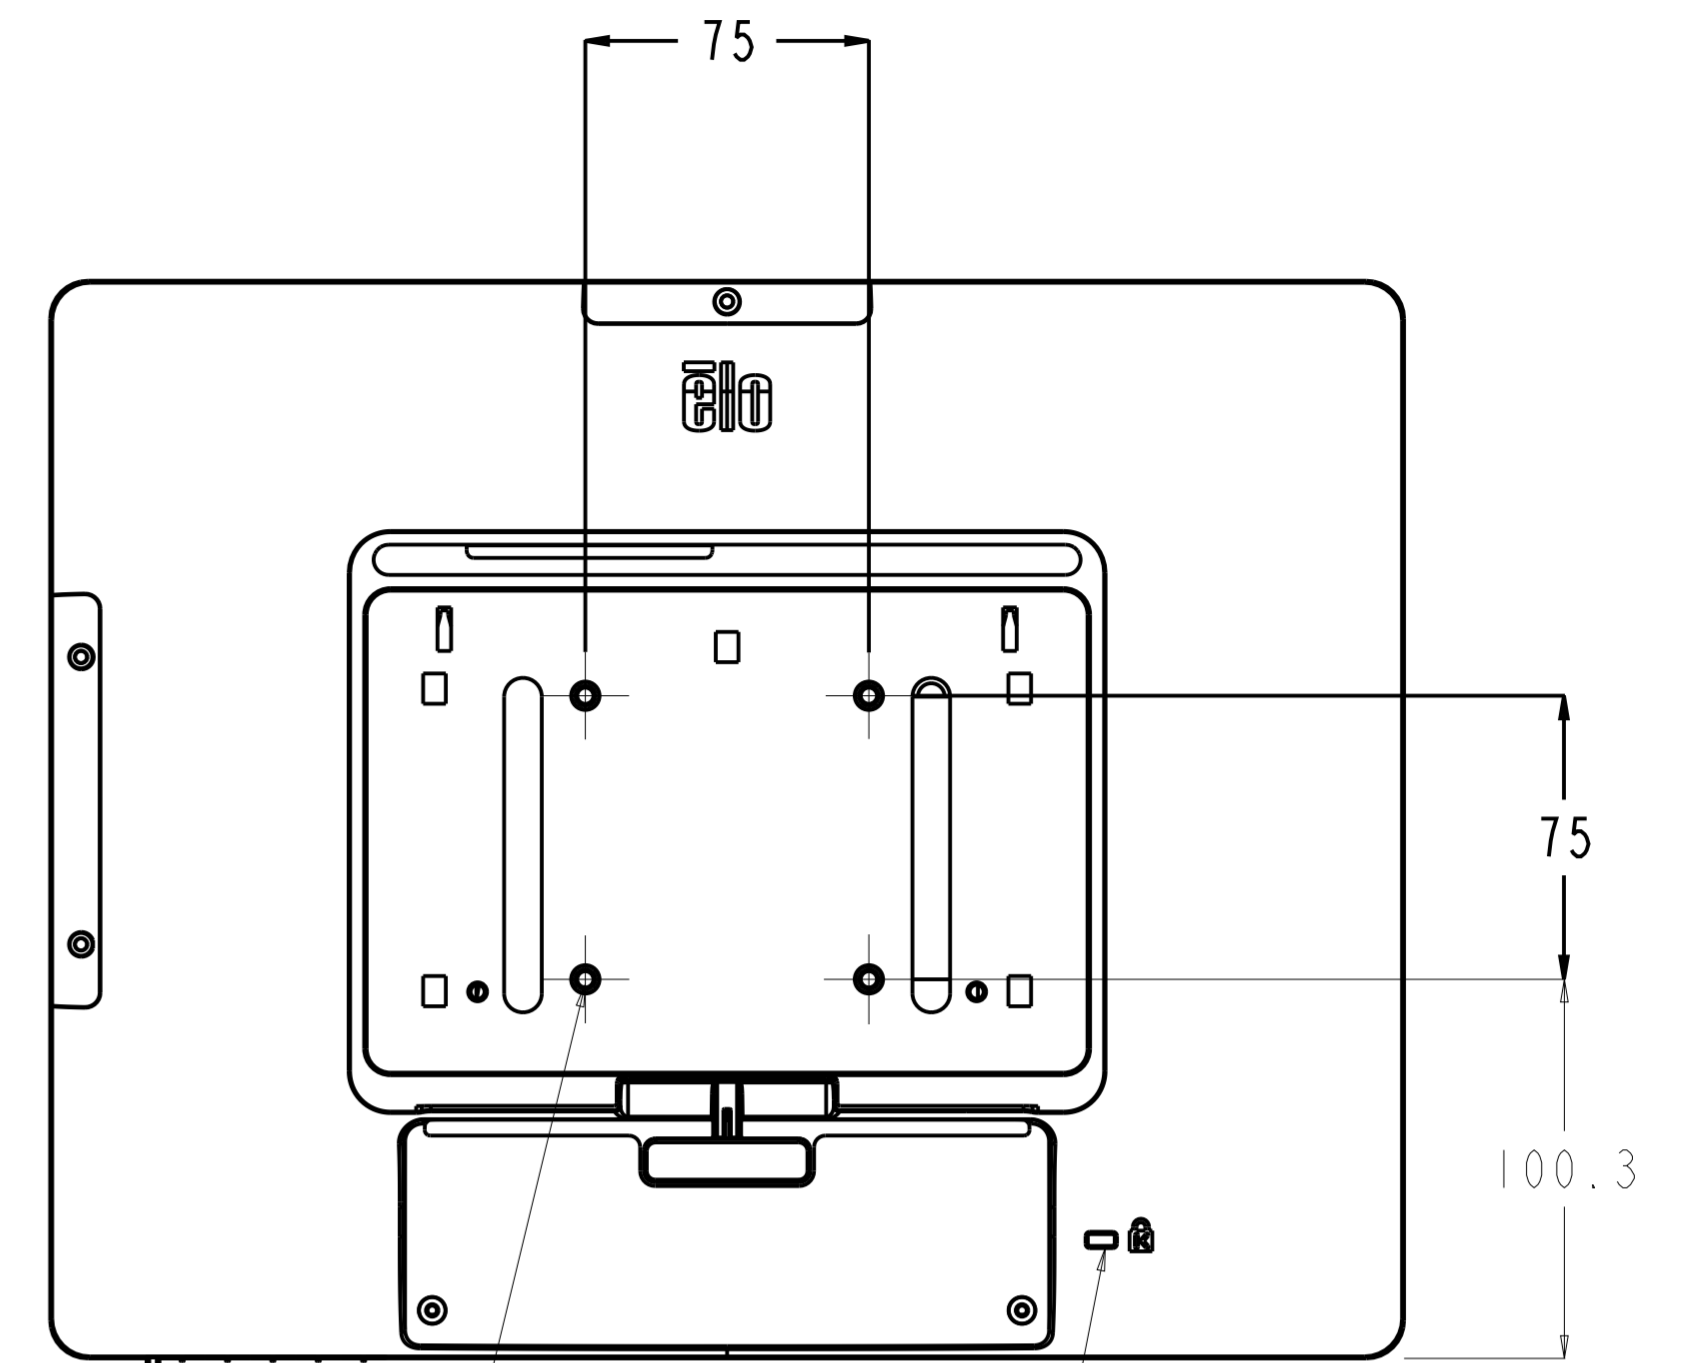

DIMENSIONAL DRAWING, 1523L

M4 THREAD,
MAX. SCREW LENGTH
7mm FROM MOUNTING
SURFACE, X4

KENSINGTON LOCK
RECEPTICAL

DISPLAY ANGLE RANGE
IN HIGH POSITION

1523 STAND BOTTOM VIEW

DISPLAY ANGLE RANGE
IN LOW POSITION

INPUTS / OUTPUTS

同梱VESA Plate取り付け状態
(背面VESA部がフラット)

M4ネジ長さはMax.11mm