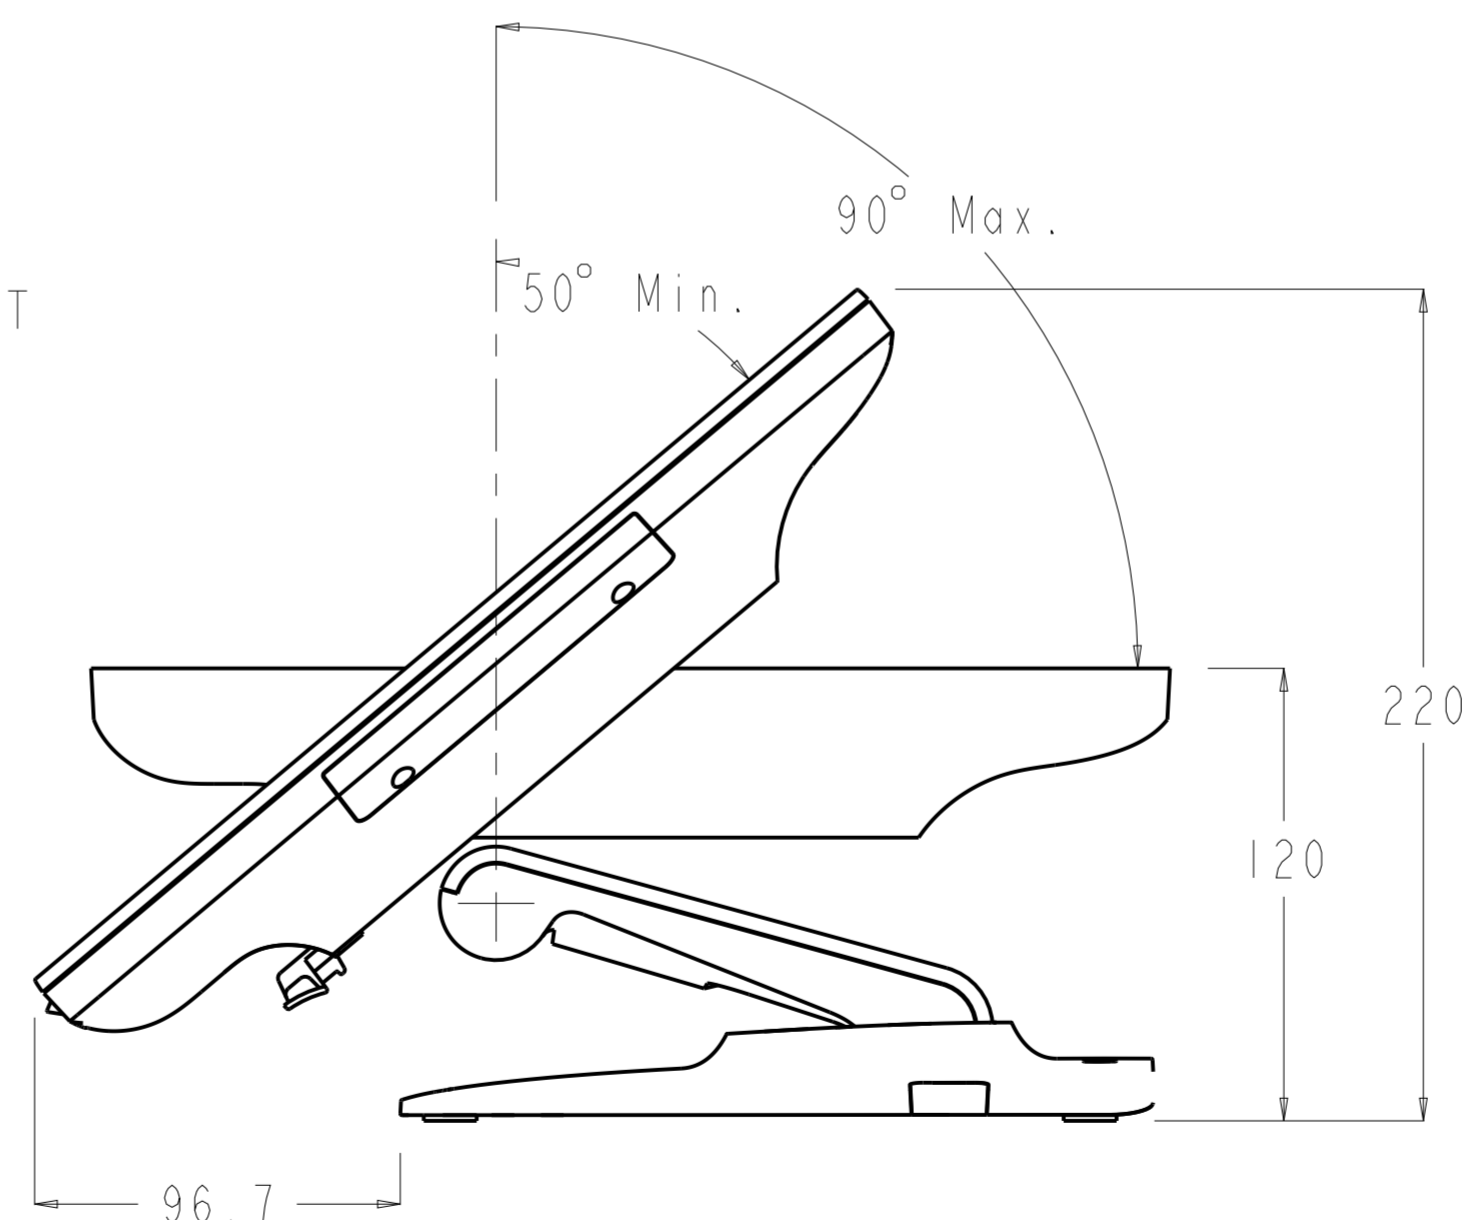

DIMENSIONAL DRAWING, 1523L

M4 THREAD,
MAX. SCREW LENGTH
7mm FROM MOUNTING
SURFACE, X4

KENSINGTON LOCK
RECEPTICAL

DISPLAY ANGLE RANGE
IN HIGH POSITION

1523 STAND BOTTOM VIEW

DISPLAY ANGLE RANGE
IN LOW POSITION

INPUTS / OUTPUTS

同梱VESA Plate取り付け状態
(背面VESA部がフラット)

M4ネジ長さはMax.11mm