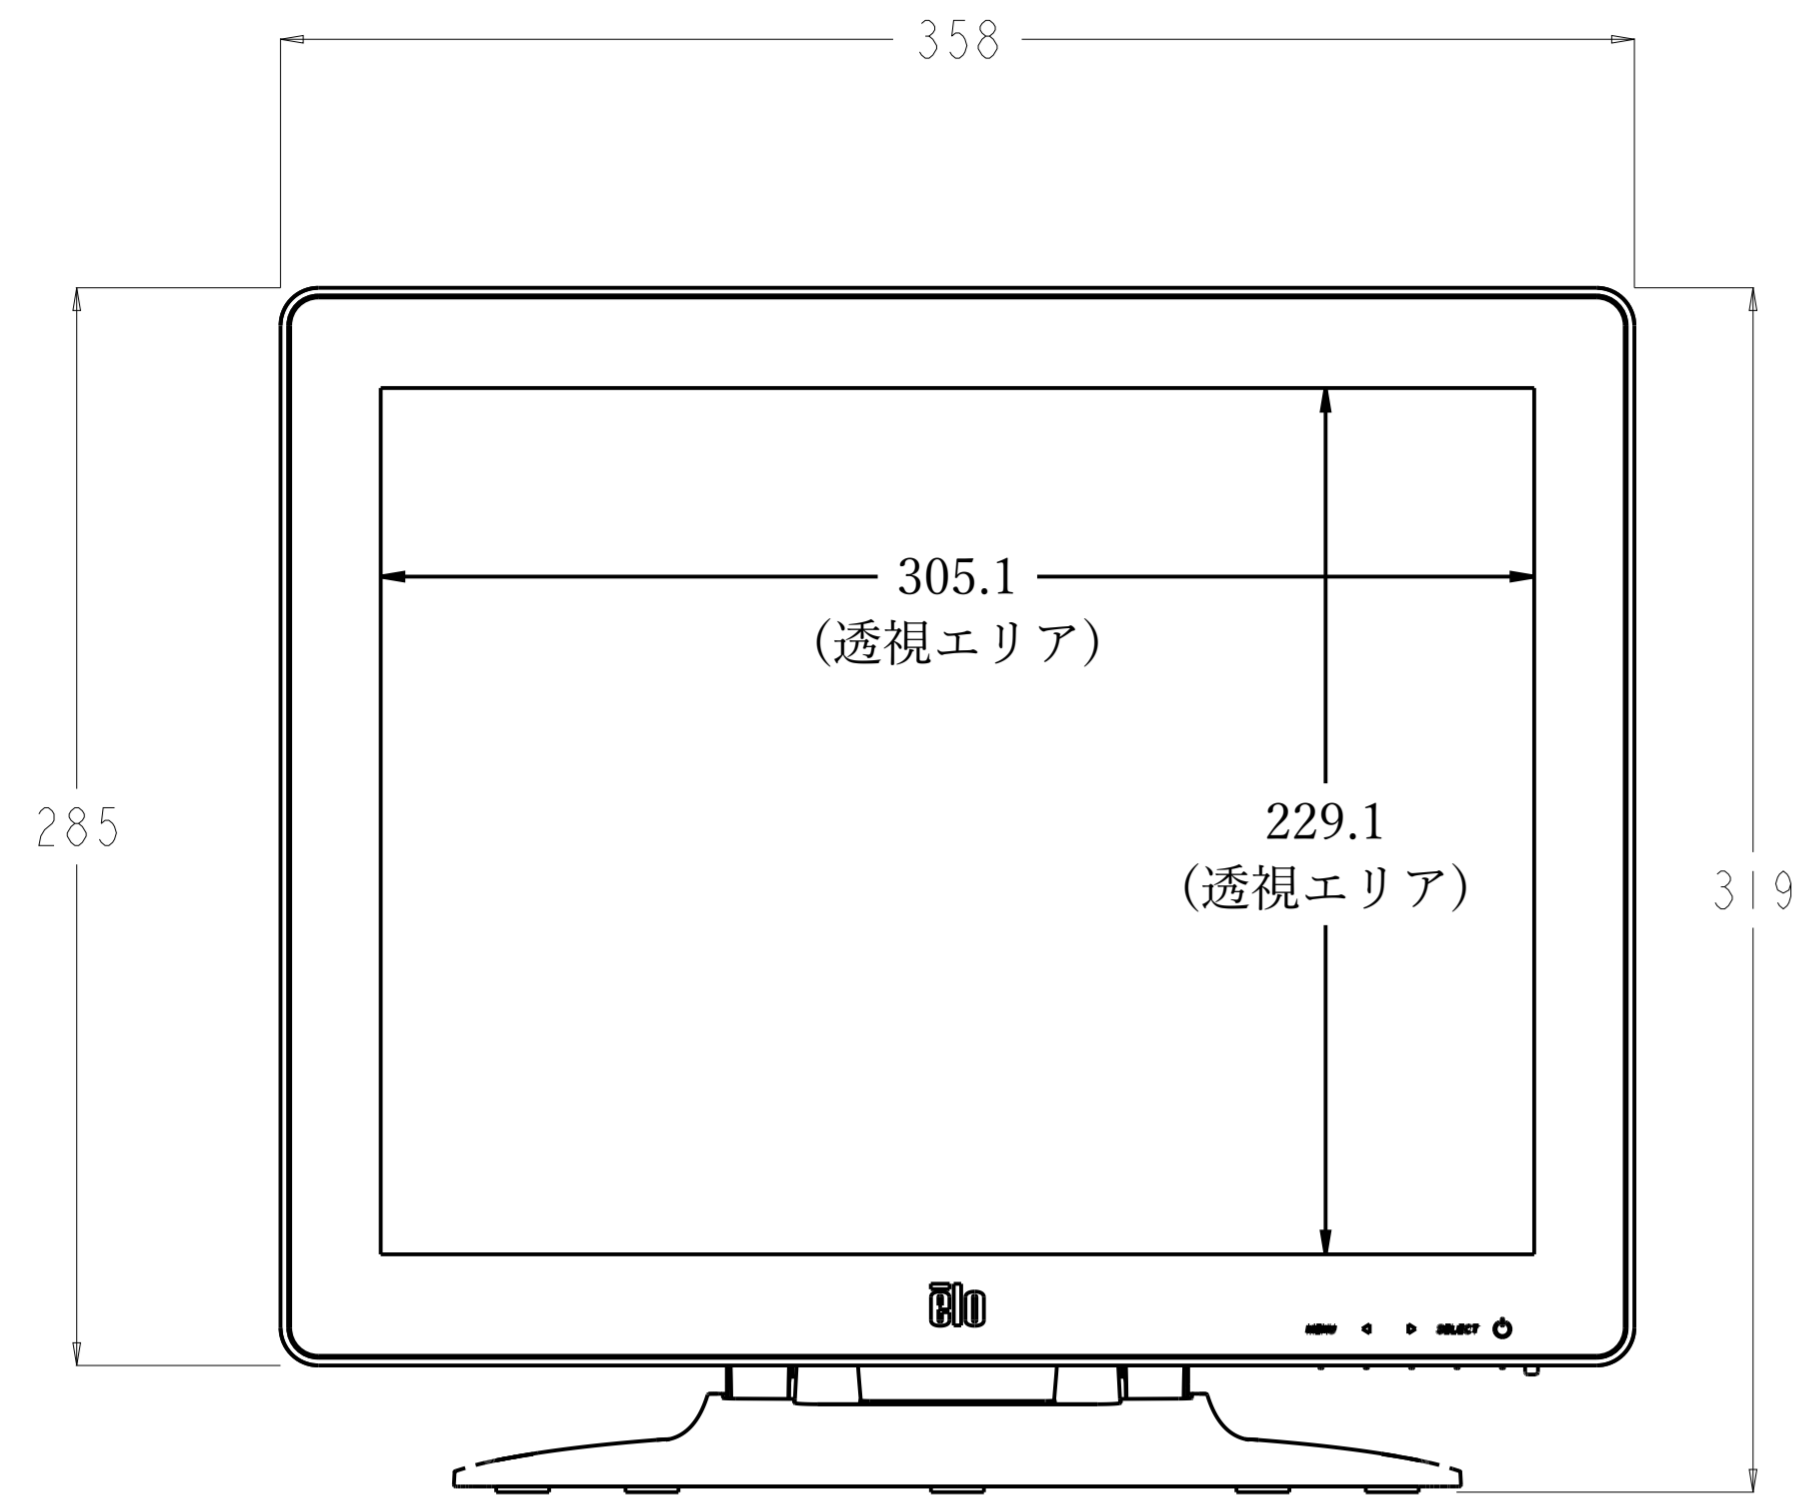

DIMENSIONAL DRAWING, 1523L

M4 THREAD,
MAX. SCREW LENGTH
7mm FROM MOUNTING
SURFACE, X4

KENSINGTON LOCK
RECEPTICAL

DISPLAY ANGLE RANGE
IN HIGH POSITION

1523 STAND BOTTOM VIEW

DISPLAY ANGLE RANGE
IN LOW POSITION

INPUTS / OUTPUTS

同梱VESA Plate取り付け状態
(背面VESA部がフラット)

M4ネジ長さはMax.11mm