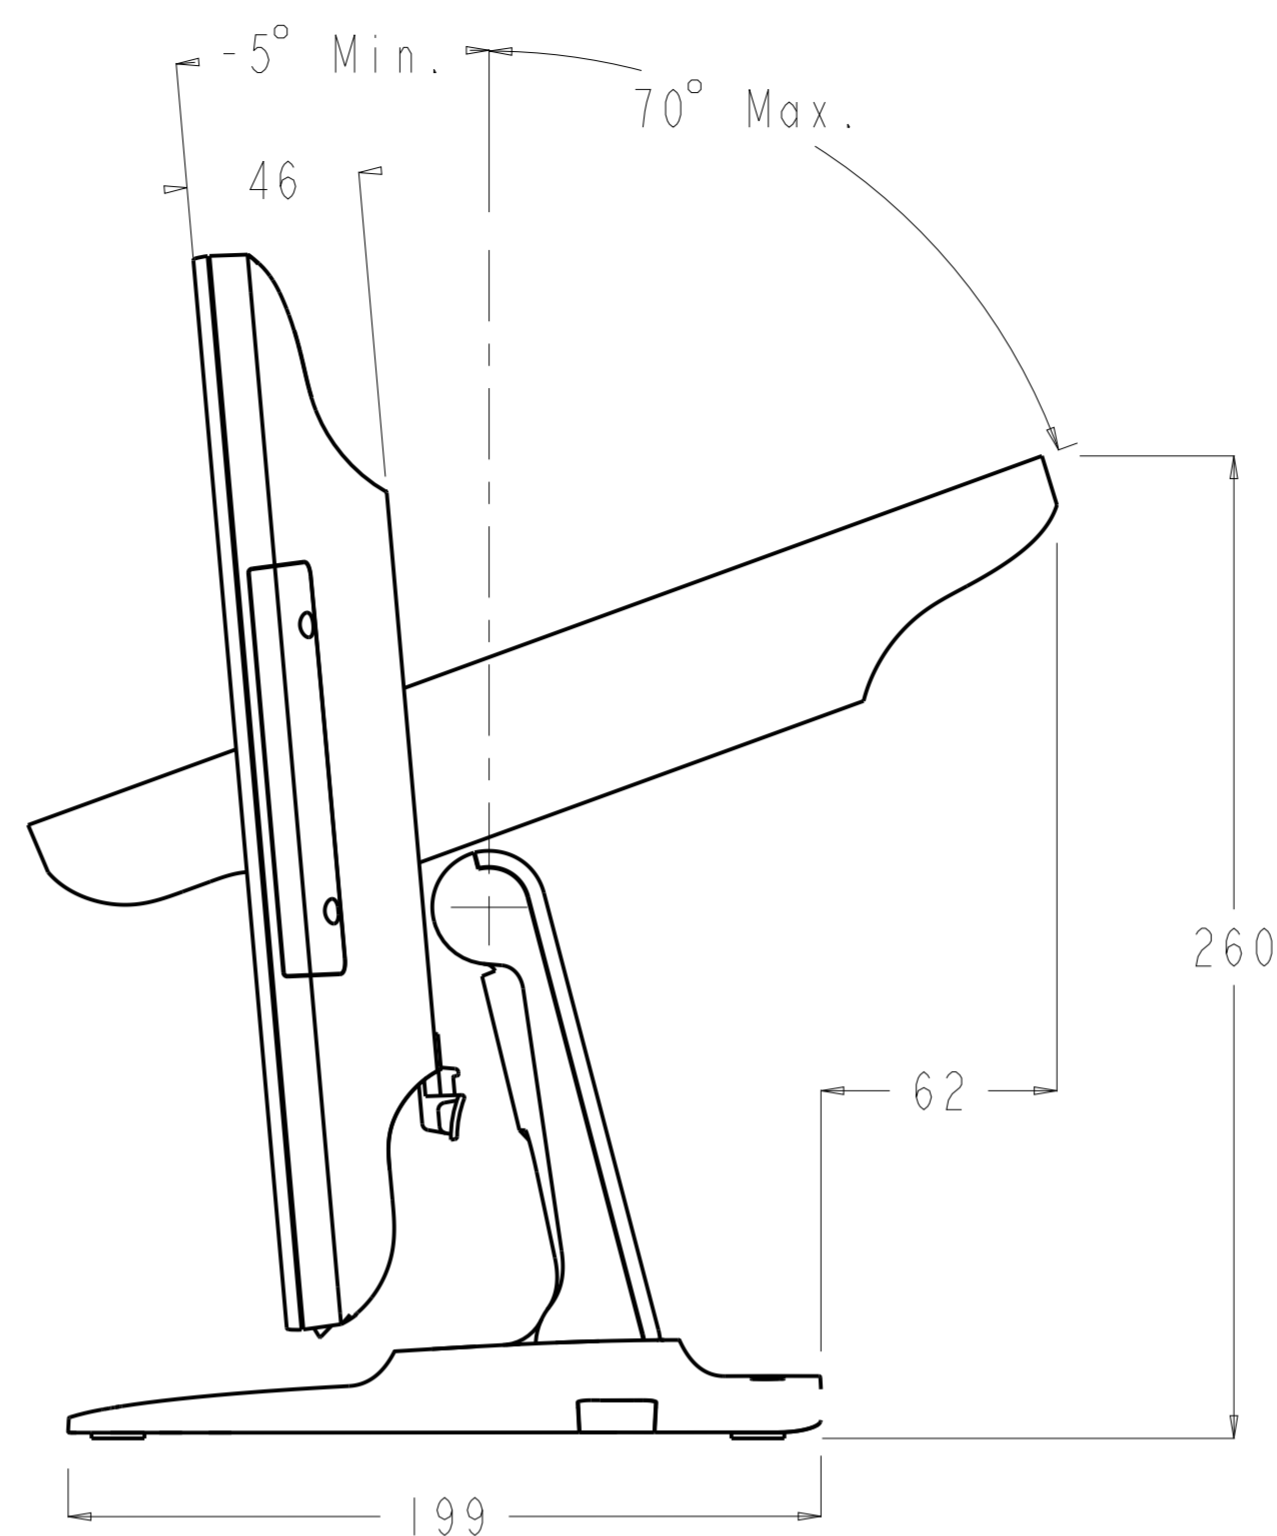

DIMENSIONAL DRAWING, 1523L

M4 THREAD,
MAX. SCREW LENGTH
7mm FROM MOUNTING
SURFACE, X4

KENSINGTON LOCK
RECEPTICAL

DISPLAY ANGLE RANGE
IN HIGH POSITION

1523 STAND BOTTOM VIEW

DISPLAY ANGLE RANGE
IN LOW POSITION

INPUTS / OUTPUTS

同梱VESA Plate取り付け状態
(背面VESA部がフラット)

M4ネジ長さはMax.11mm