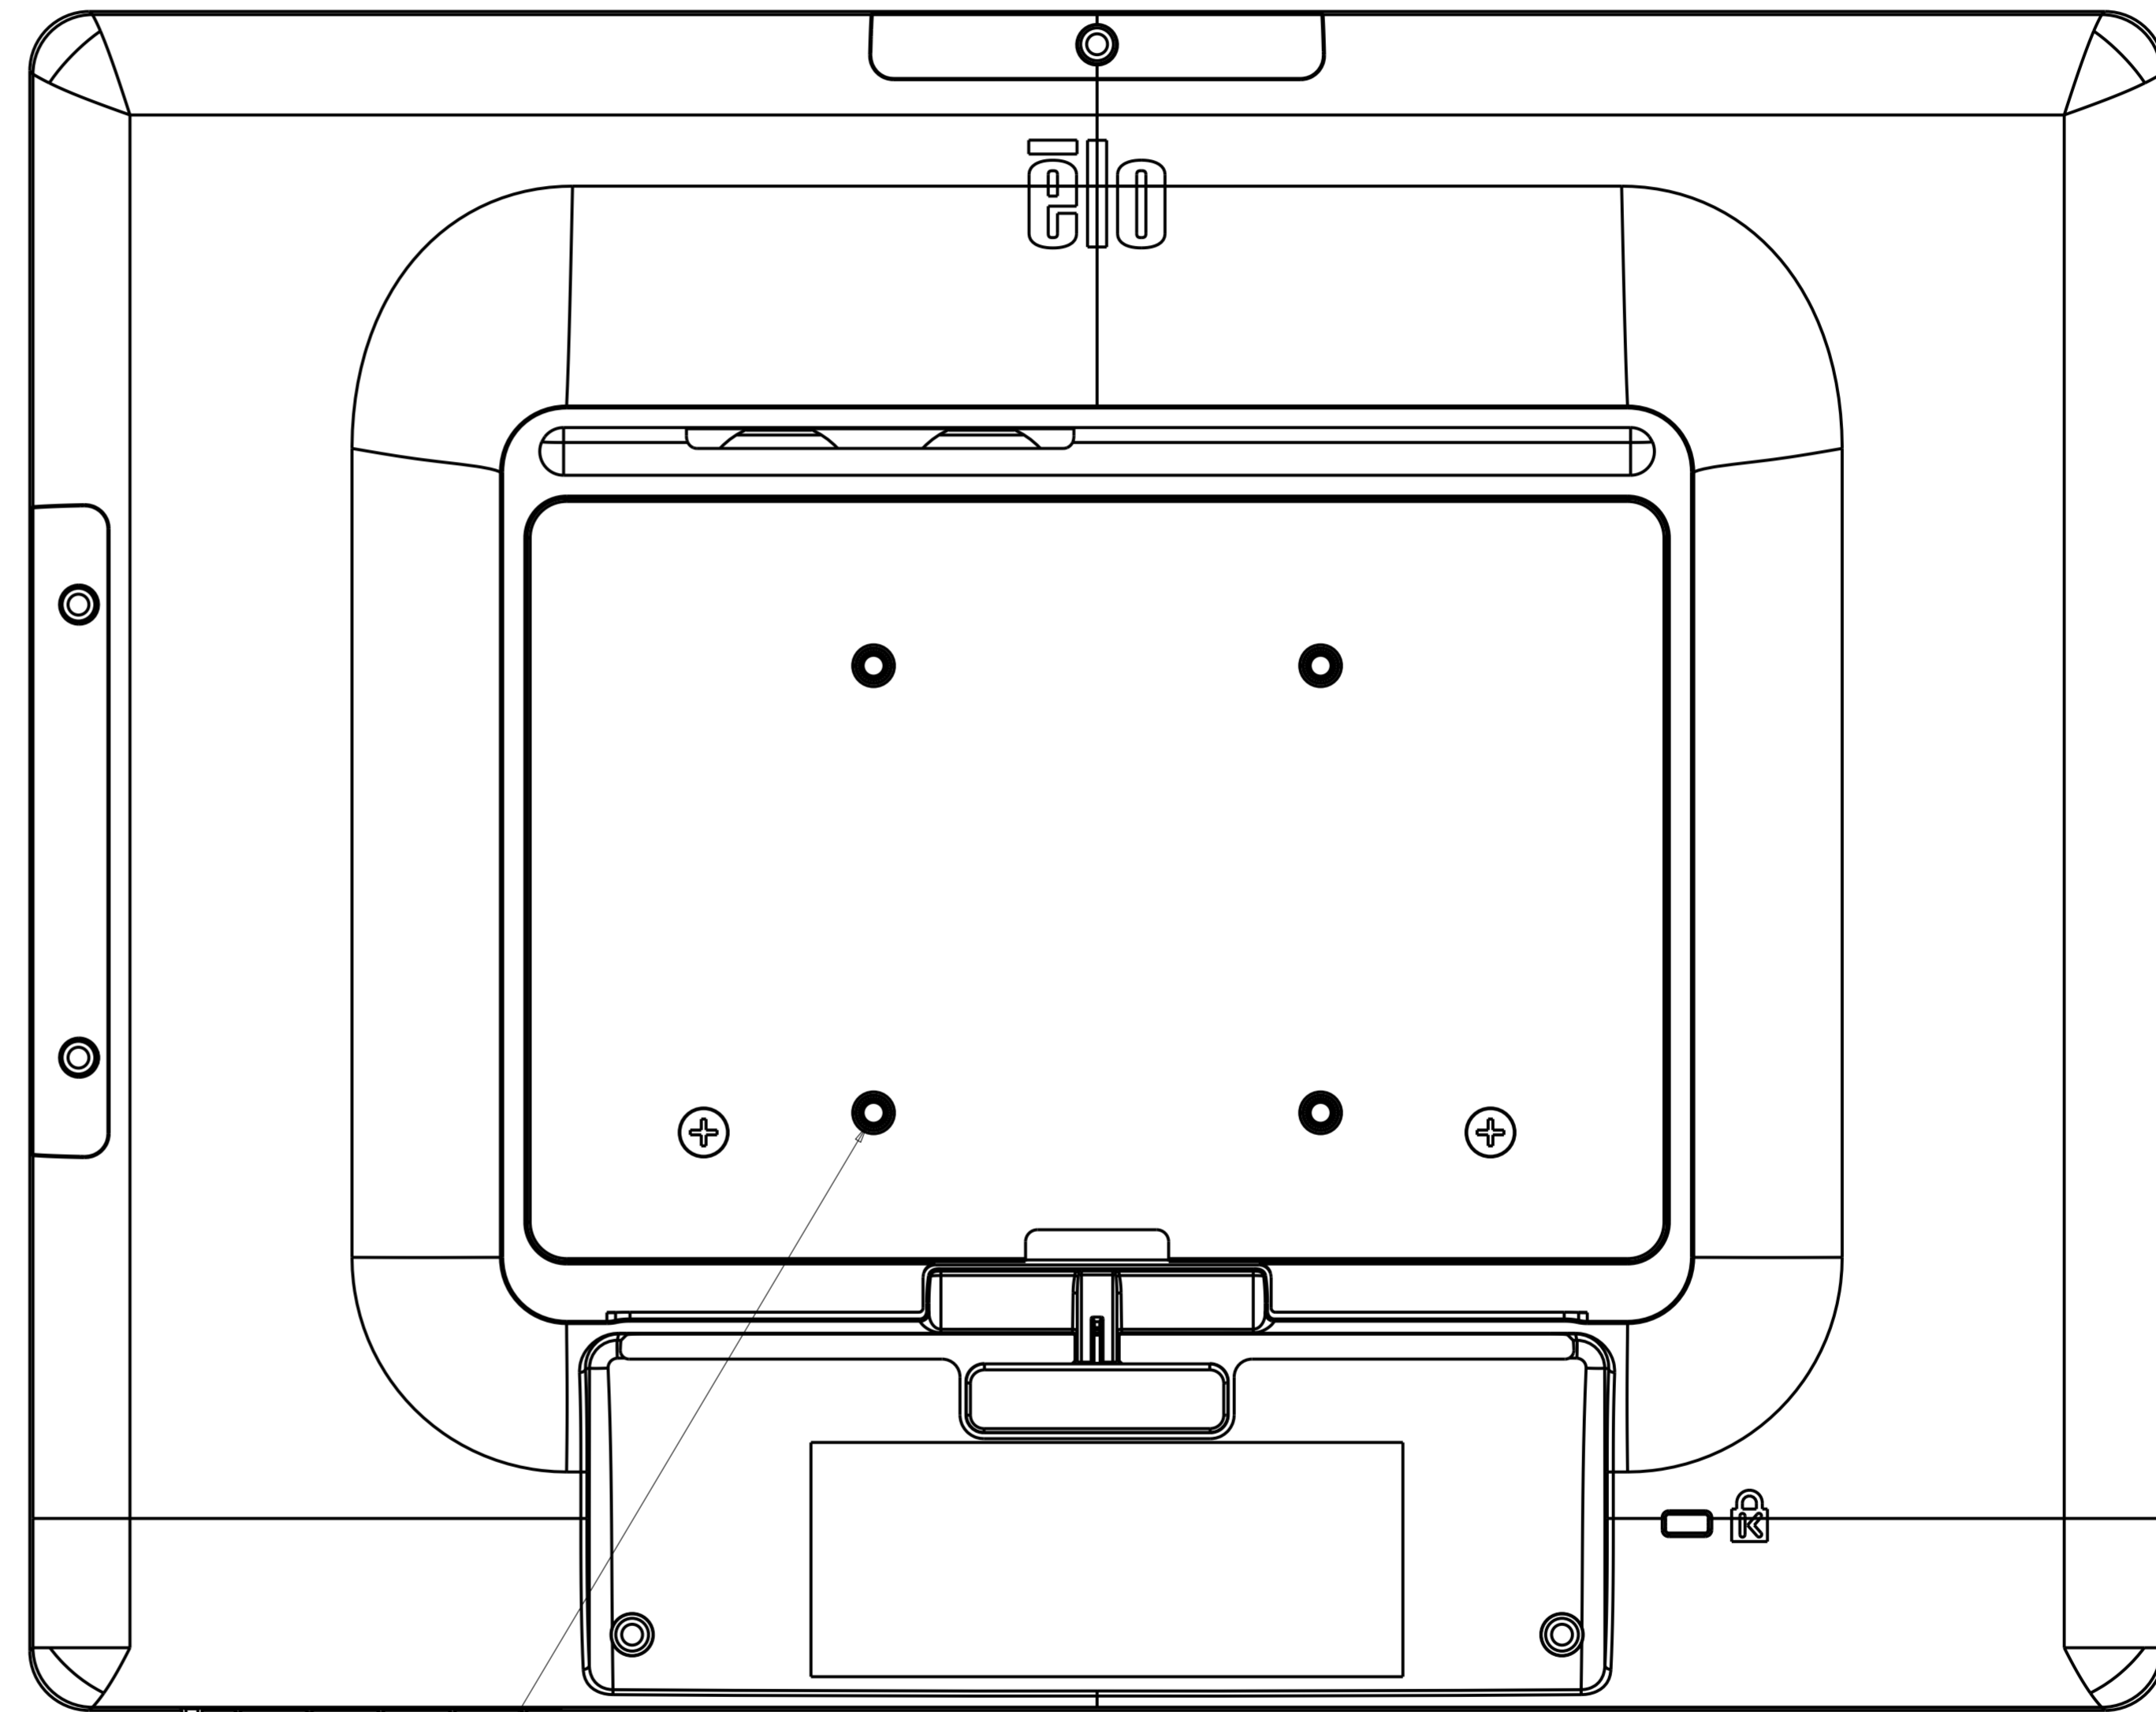

DIMENSIONAL DRAWING, 1523L

M4 THREAD,
MAX. SCREW LENGTH
7mm FROM MOUNTING
SURFACE, X4

KENSINGTON LOCK
RECEPTICAL

DISPLAY ANGLE RANGE
IN HIGH POSITION

1523 STAND BOTTOM VIEW

DISPLAY ANGLE RANGE
IN LOW POSITION

INPUTS / OUTPUTS

同梱VESA Plate取り付け状態
(背面VESA部がフラット)

M4ネジ長さはMax.11mm