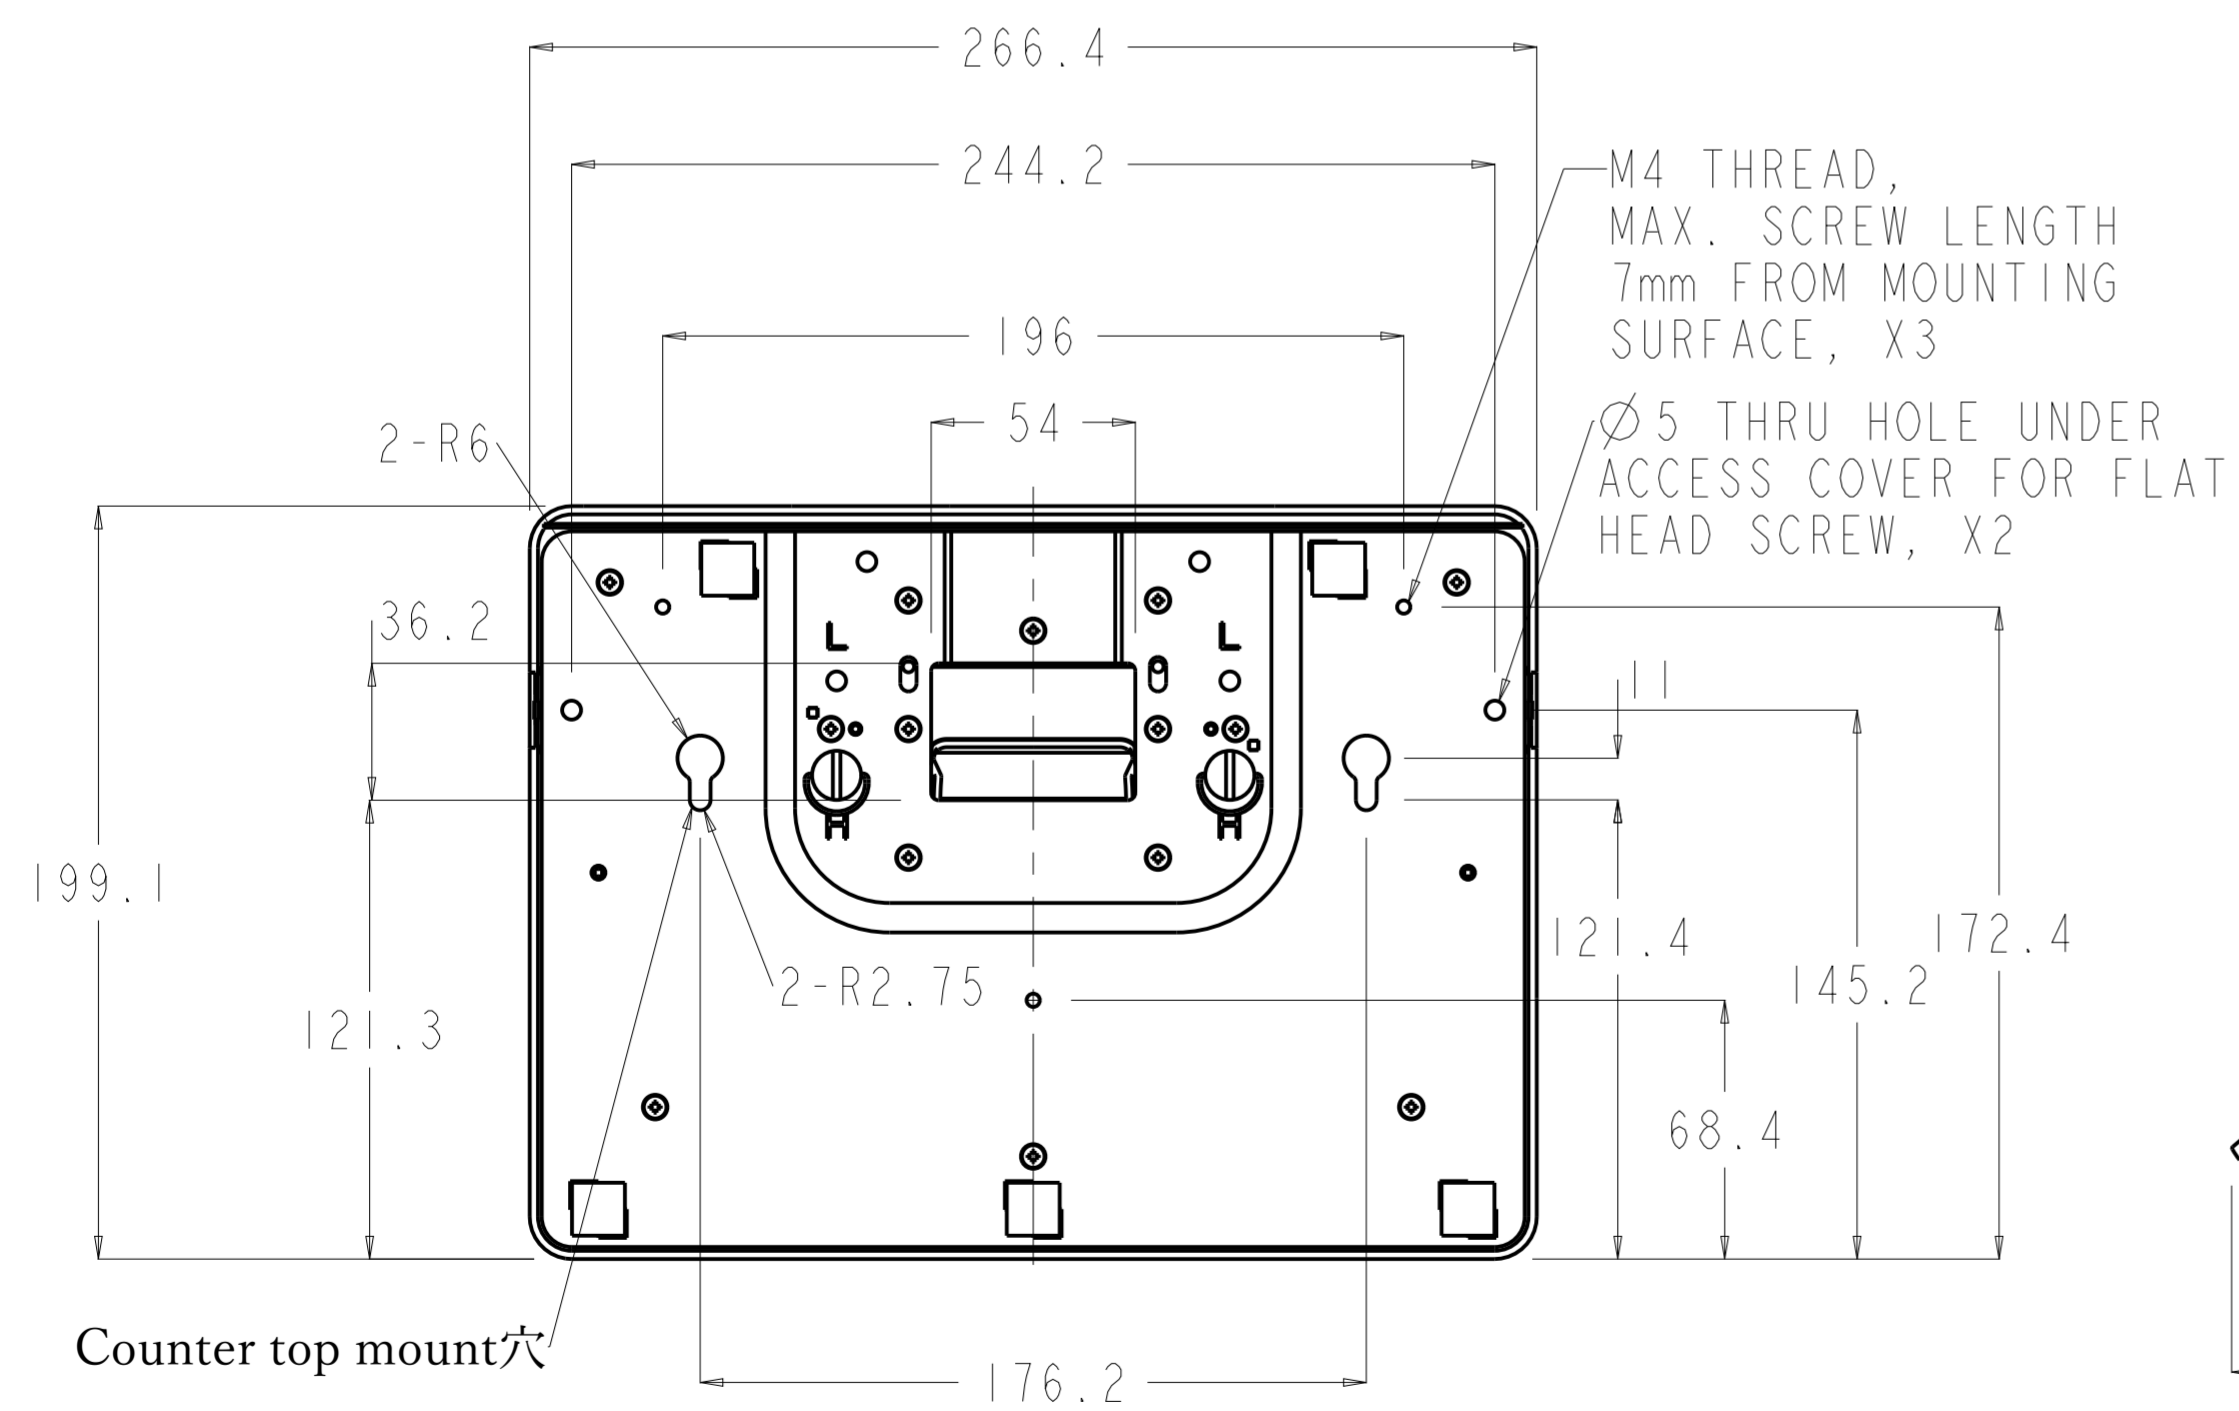

DIMENSIONAL DRAWING, 1523L

M4 THREAD,
MAX. SCREW LENGTH
7mm FROM MOUNTING
SURFACE, X4

KENSINGTON LOCK
RECEPTICAL

DISPLAY ANGLE RANGE
IN HIGH POSITION

1523 STAND BOTTOM VIEW

DISPLAY ANGLE RANGE
IN LOW POSITION

INPUTS / OUTPUTS

同梱VESA Plate取り付け状態
(背面VESA部がフラット)

M4ネジ長さはMax.11mm