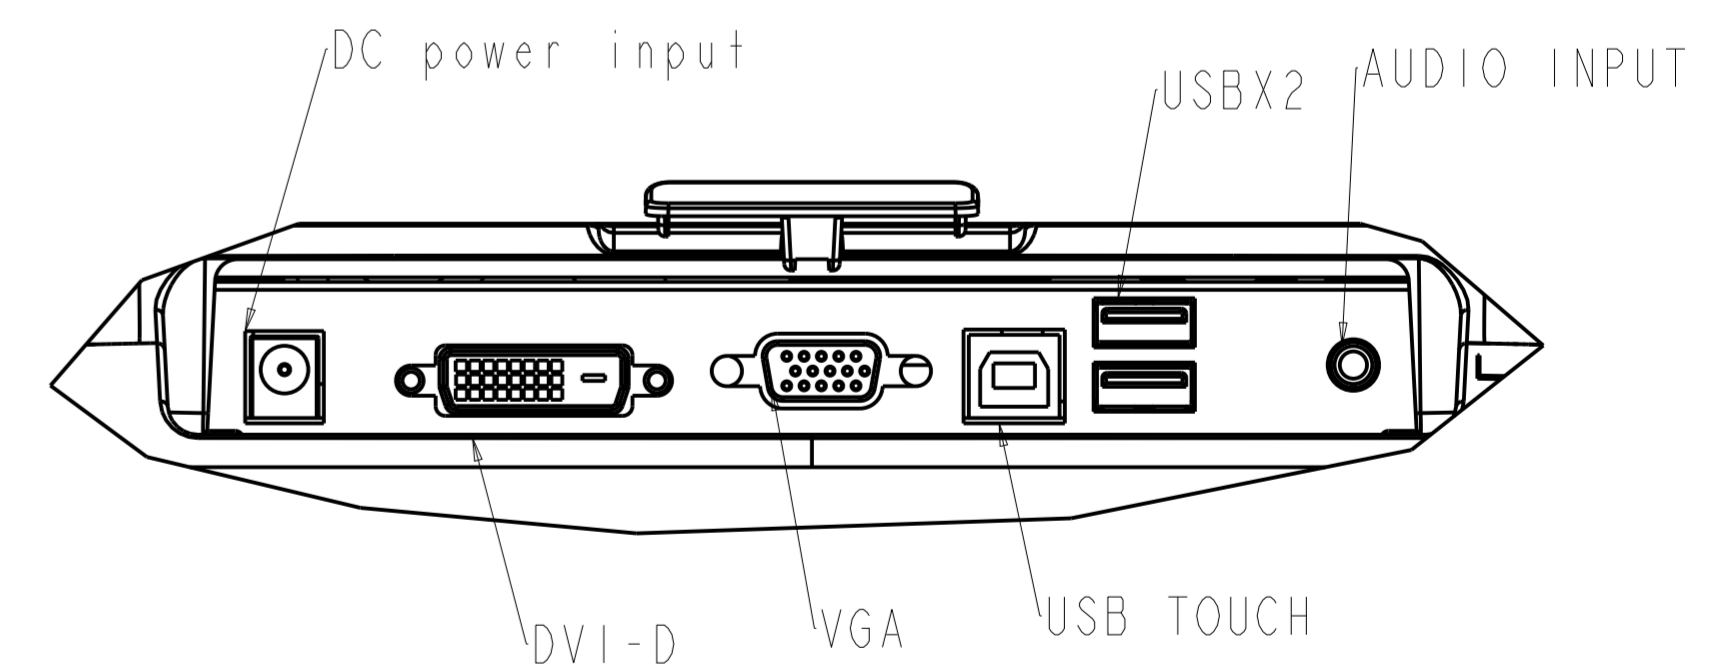

DIMENSIONAL DRAWING, 1523L

M4 THREAD,
MAX. SCREW LENGTH
7mm FROM MOUNTING
SURFACE, X4

KENSINGTON LOCK
RECEPTICAL

DISPLAY ANGLE RANGE
IN HIGH POSITION

1523 STAND BOTTOM VIEW

DISPLAY ANGLE RANGE
IN LOW POSITION

INPUTS / OUTPUTS

同梱VESA Plate取り付け状態
(背面VESA部がフラット)

M4ネジ長さはMax.11mm