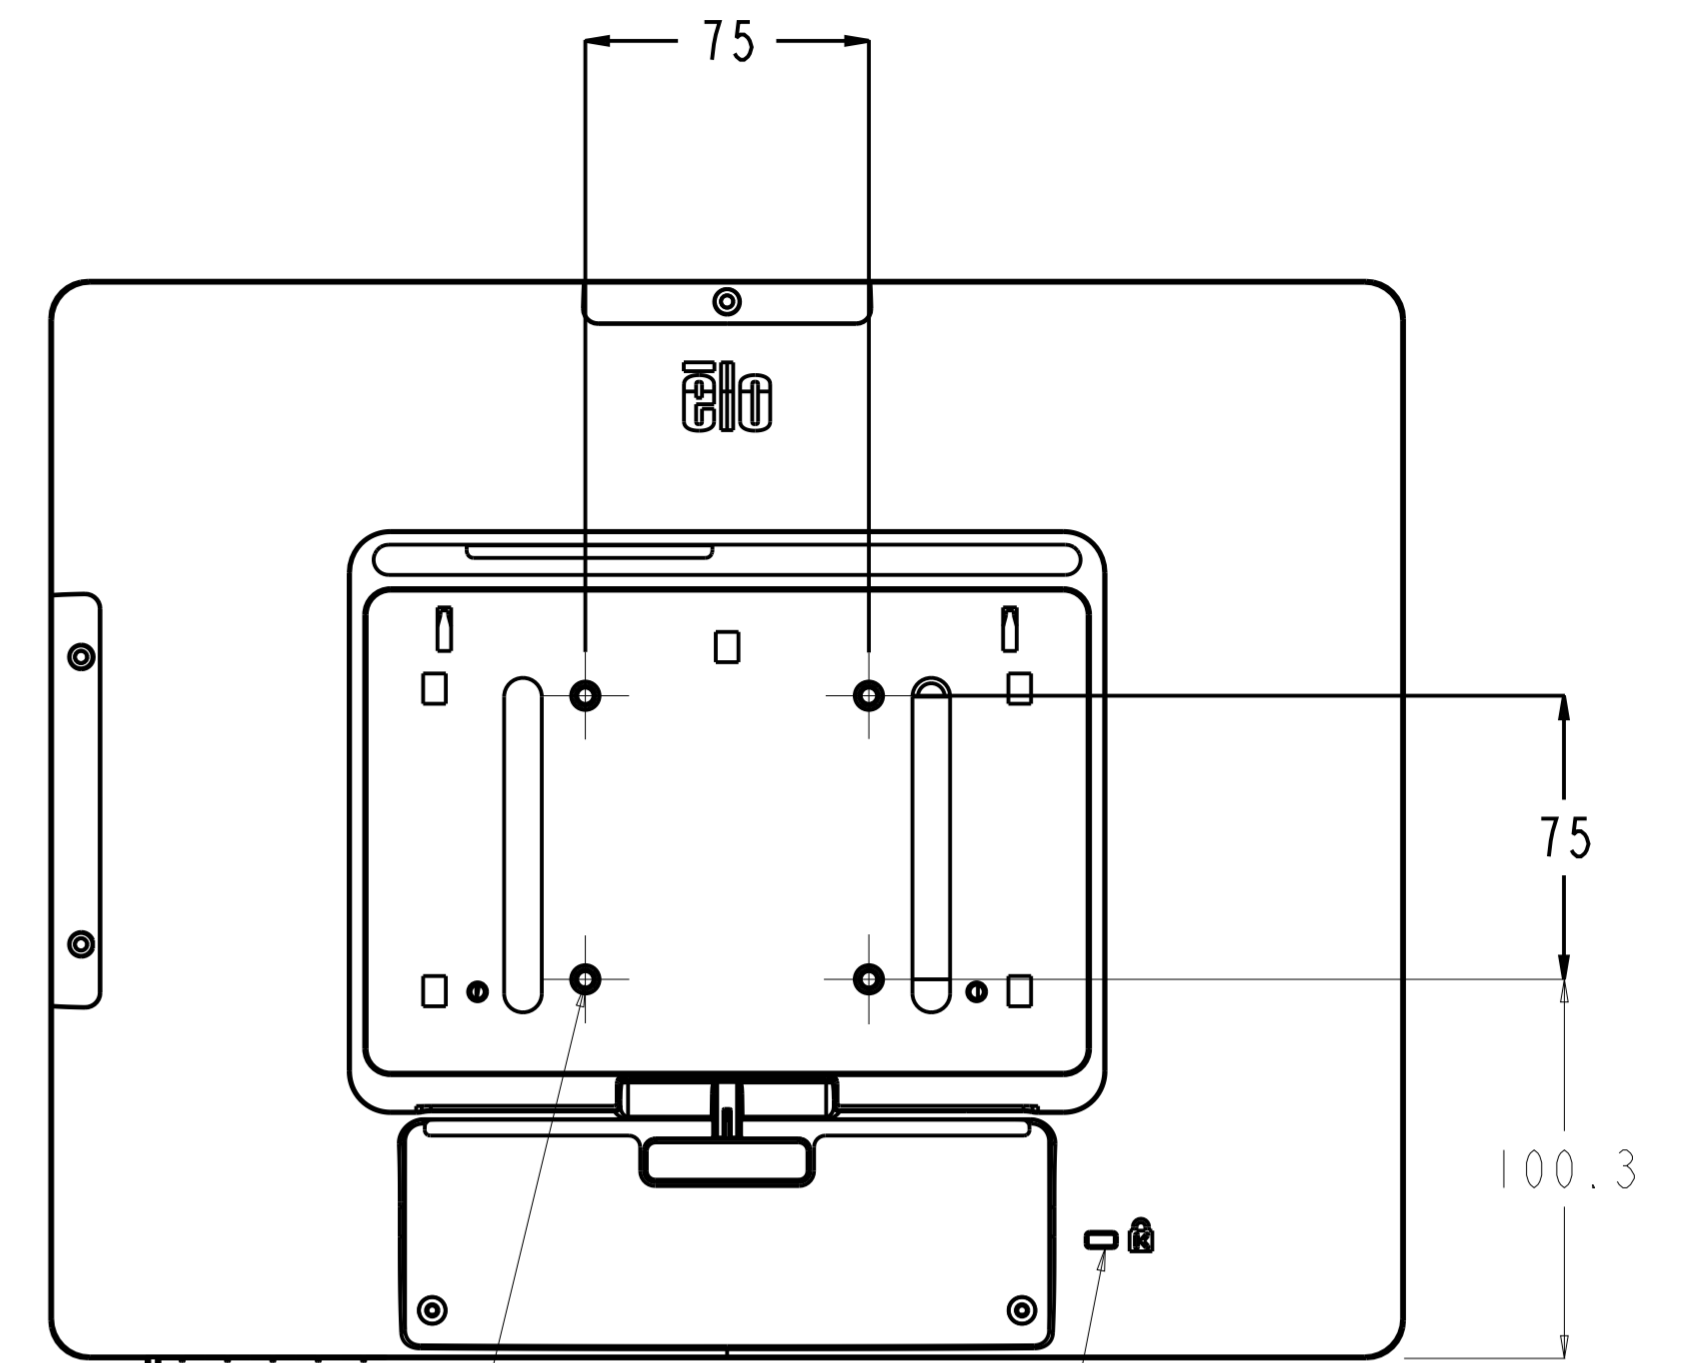

DISPLAY ANGLE RANGE
IN HIGH POSITION

M4 THREAD,
MAX. SCREW LENGTH
7mm FROM MOUNTING
SURFACE, X4

KENSINGTON LOCK
RECEPTICAL

1523 STAND BOTTOM VIEW

DISPLAY ANGLE RANGE
IN LOW POSITION

IO

同梱VESA Plate取り付け状態
(背面VESA部がフラット)

M4ネジ長さはMax.11mm