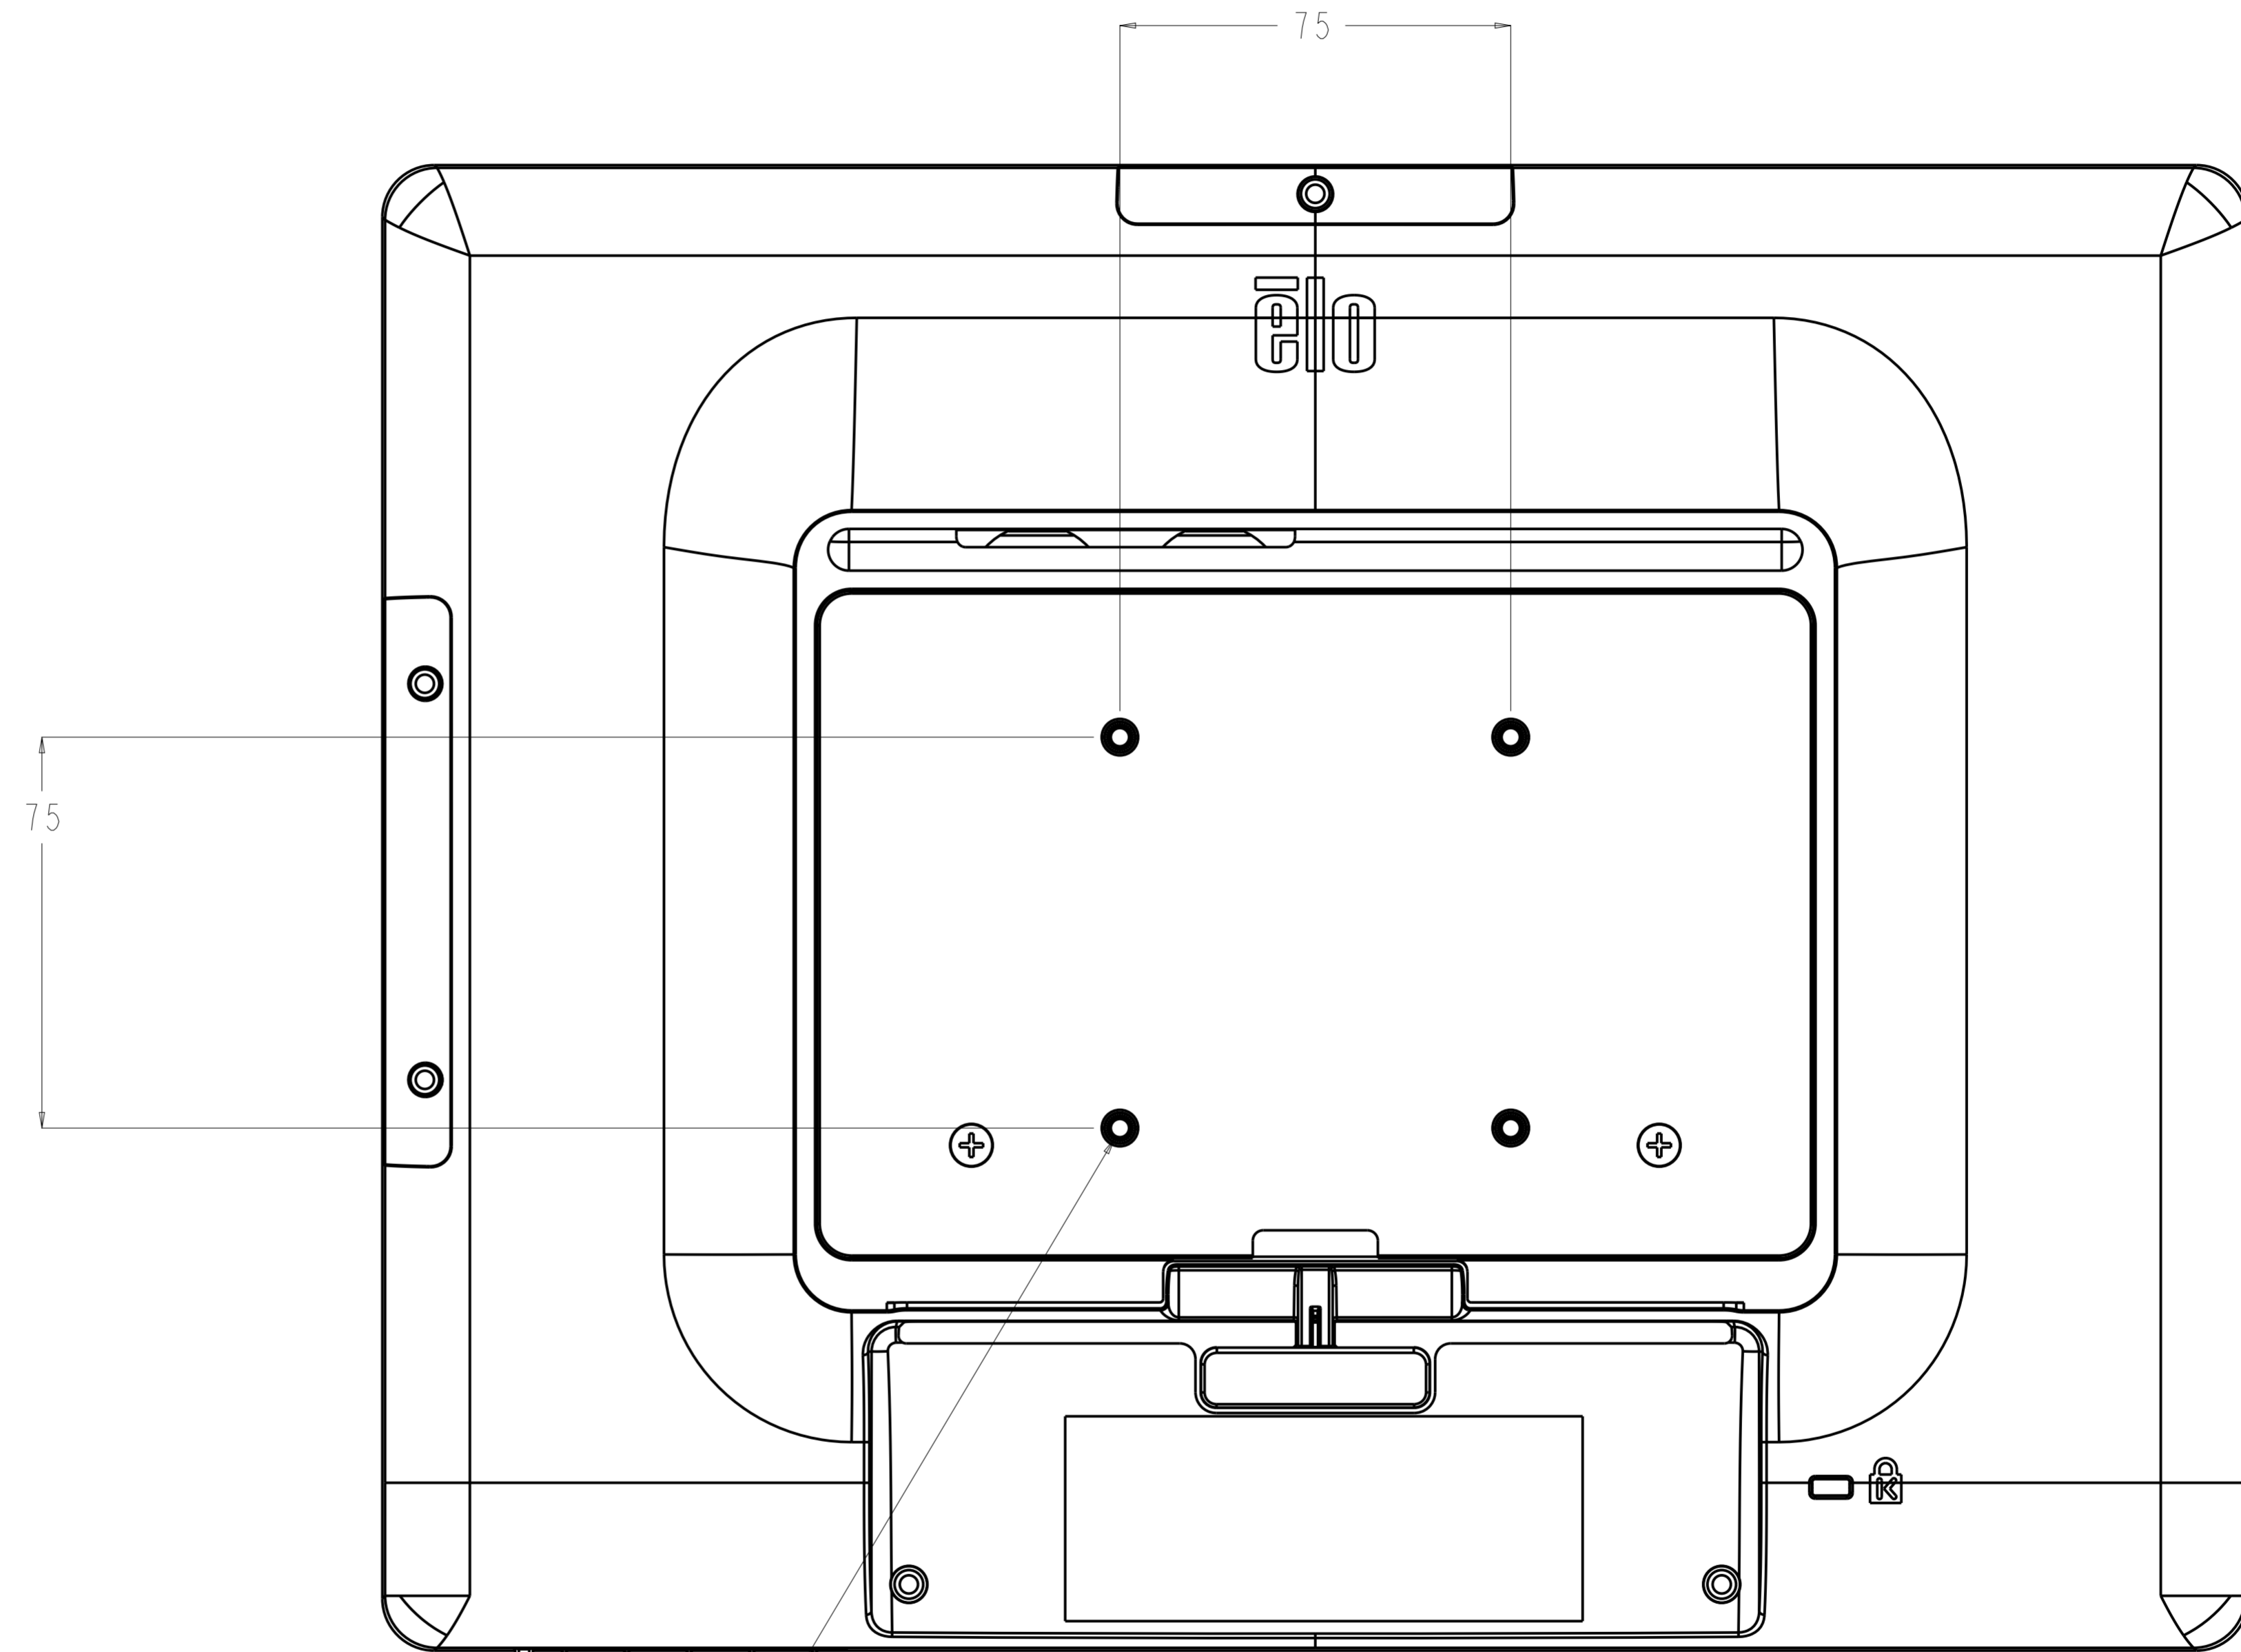

DISPLAY ANGLE RANGE
IN HIGH POSITION

M4 THREAD,
MAX. SCREW LENGTH
7mm FROM MOUNTING
SURFACE, X4

KENSINGTON LOCK
RECEPTICAL

1523 STAND BOTTOM VIEW

DISPLAY ANGLE RANGE
IN LOW POSITION

IO

同梱VESA Plate取り付け状態
(背面VESA部がフラット)

M4ネジ長さはMax.11mm