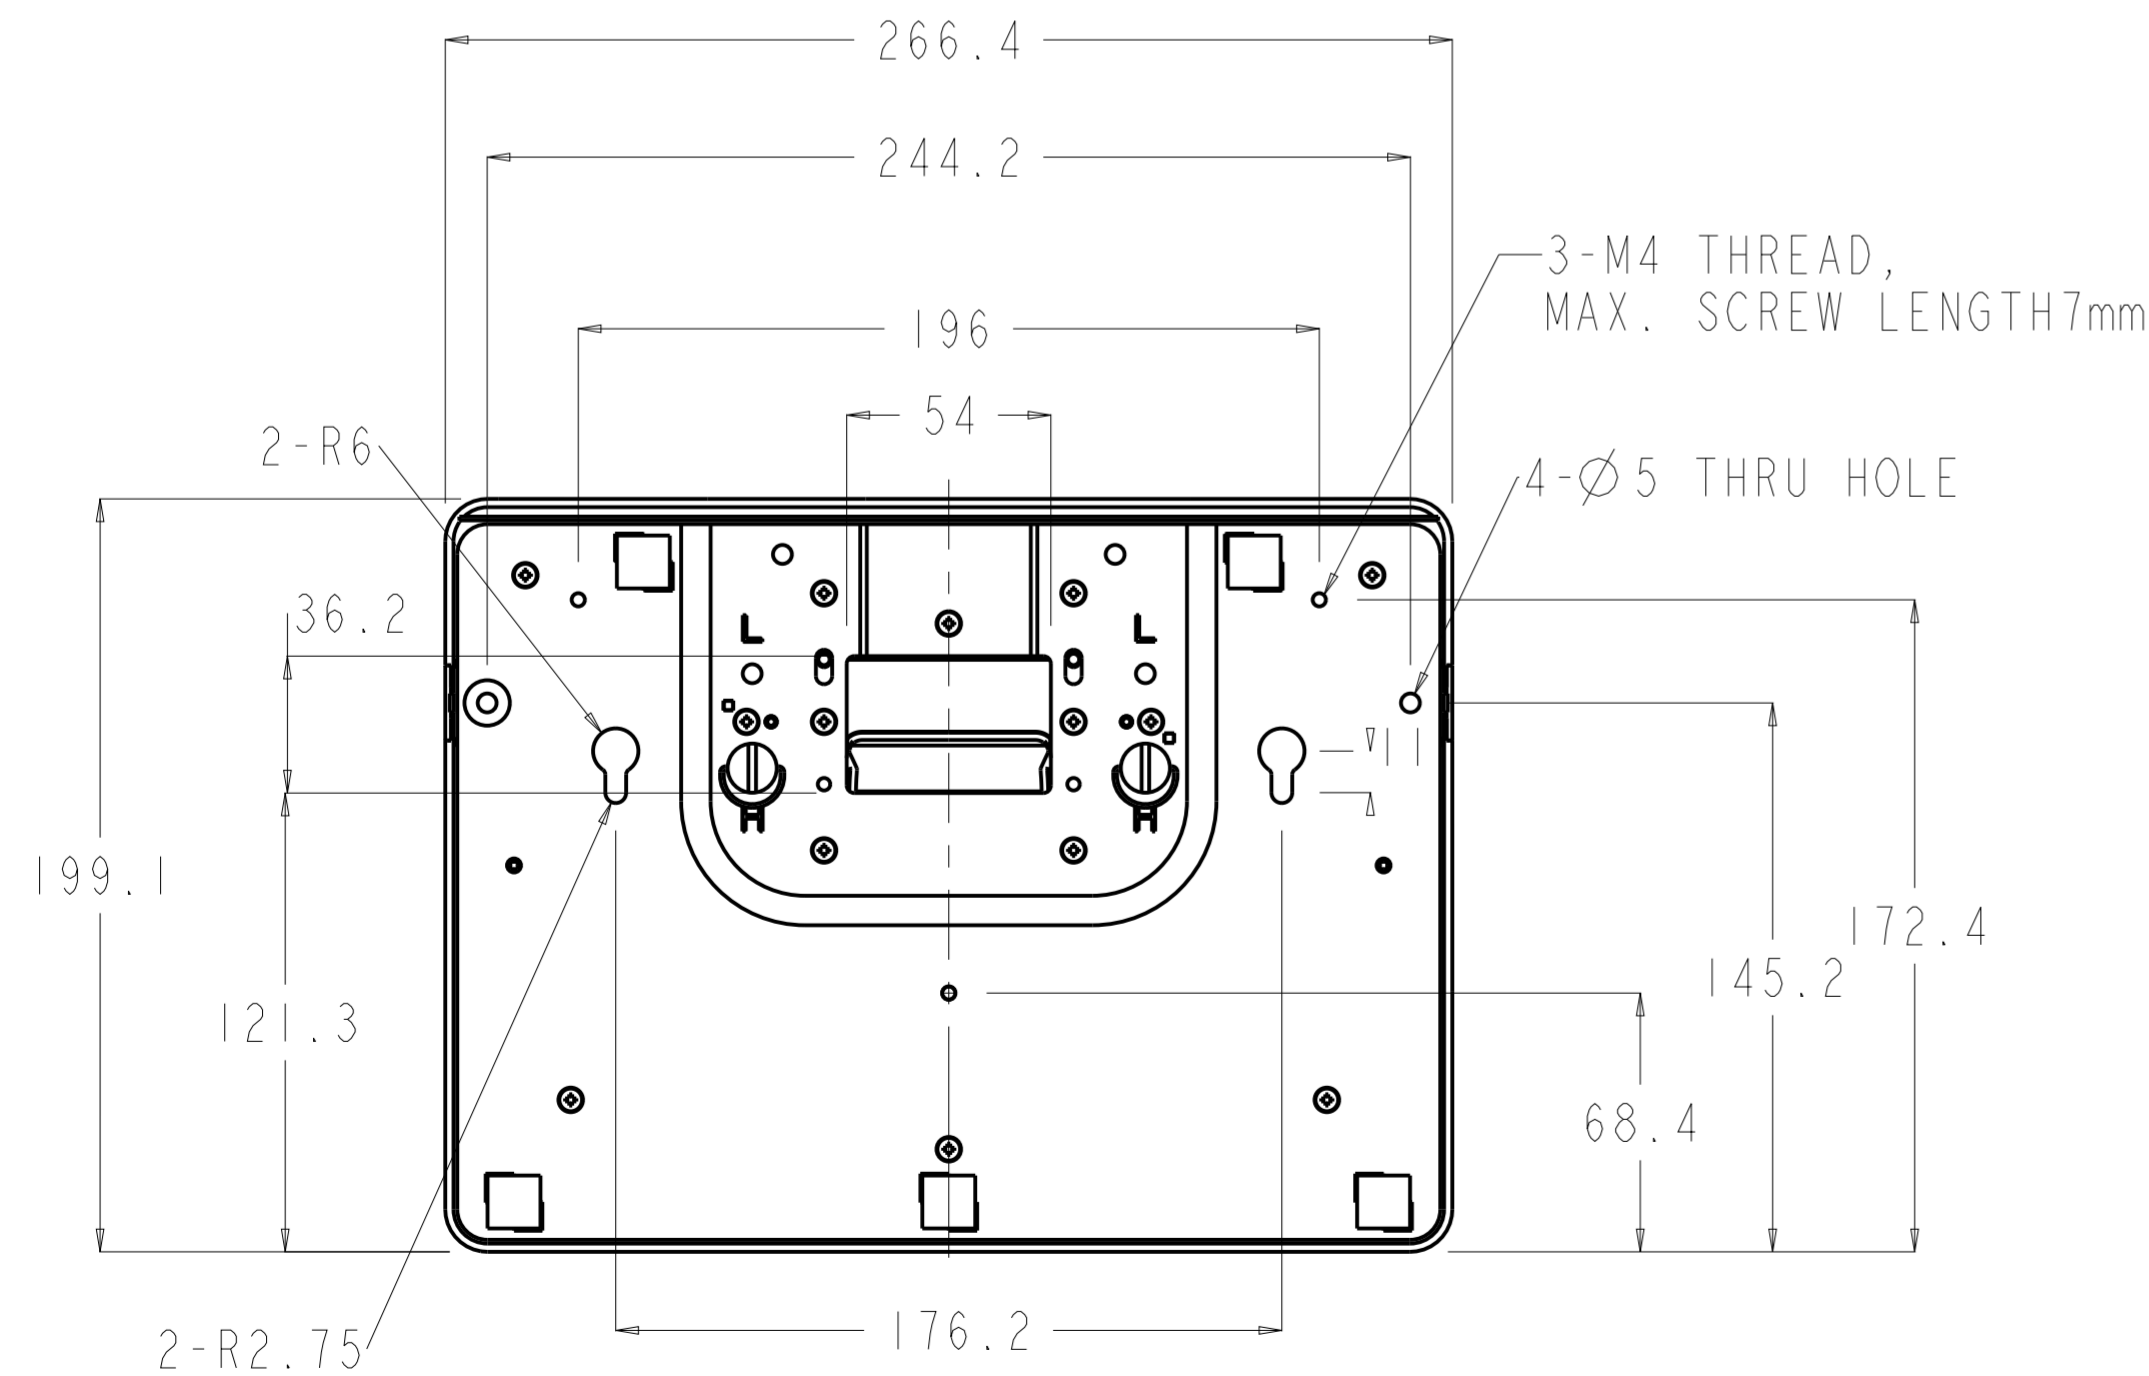

DISPLAY ANGLE RANGE
IN HIGH POSITION

M4 THREAD,
MAX. SCREW LENGTH
7mm FROM MOUNTING
SURFACE, X4

KENSINGTON LOCK
RECEPTICAL

1523 STAND BOTTOM VIEW

DISPLAY ANGLE RANGE
IN LOW POSITION

IO

同梱VESA Plate取り付け状態
(背面VESA部がフラット)

M4ネジ長さはMax.11mm