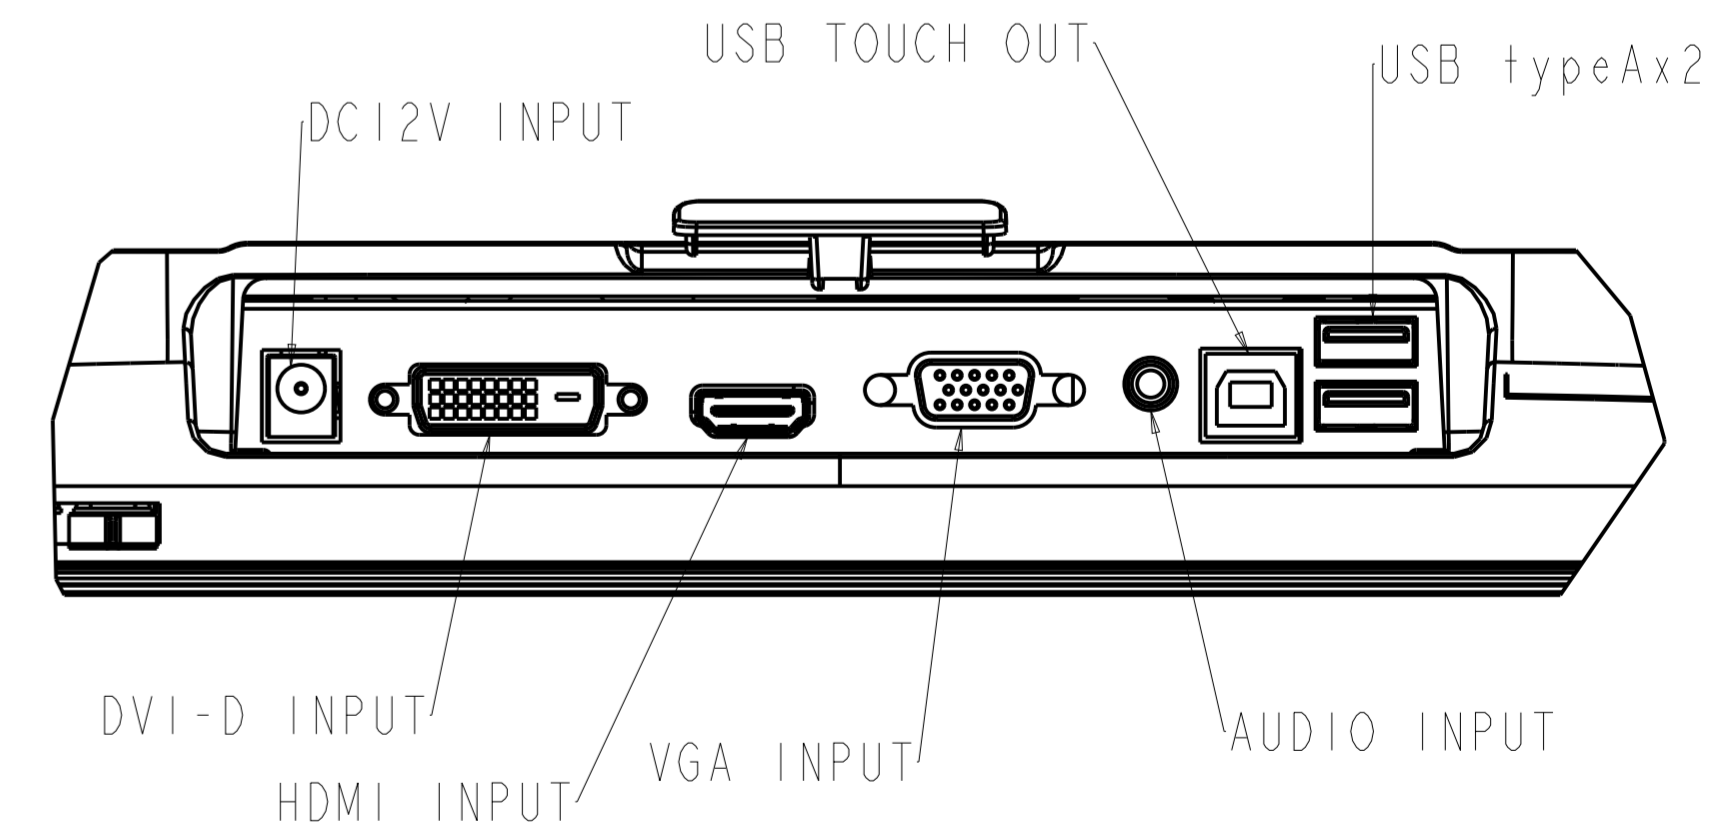

DISPLAY ANGLE RANGE
IN HIGH POSITION

M4 THREAD,
MAX. SCREW LENGTH
7mm FROM MOUNTING
SURFACE, X4

KENSINGTON LOCK
RECEPTICAL

1523 STAND BOTTOM VIEW

DISPLAY ANGLE RANGE
IN LOW POSITION

IO

同梱VESA Plate取り付け状態
(背面VESA部がフラット)

M4ネジ長さはMax.11mm