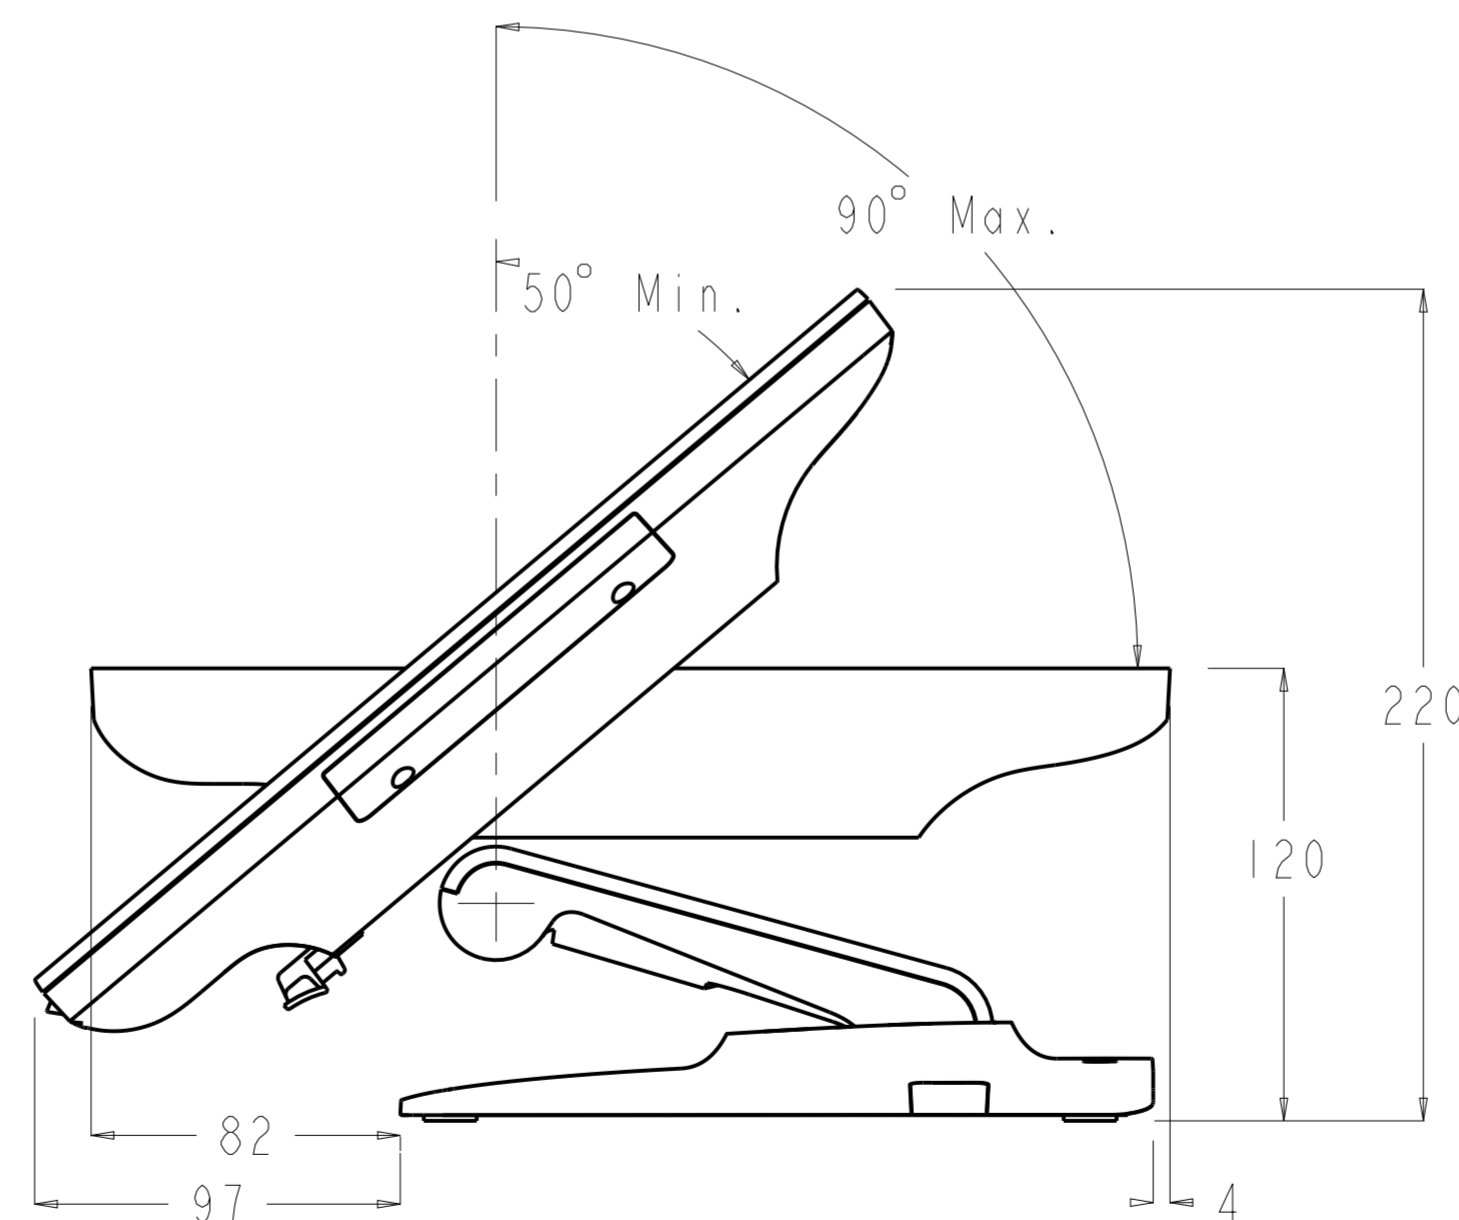

DISPLAY ANGLE RANGE
IN HIGH POSITION

M4 THREAD,
MAX. SCREW LENGTH
7mm FROM MOUNTING
SURFACE, X4

KENSINGTON LOCK
RECEPTICAL

1523 STAND BOTTOM VIEW

DISPLAY ANGLE RANGE
IN LOW POSITION

IO

同梱VESA Plate取り付け状態
(背面VESA部がフラット)

M4ネジ長さはMax.11mm