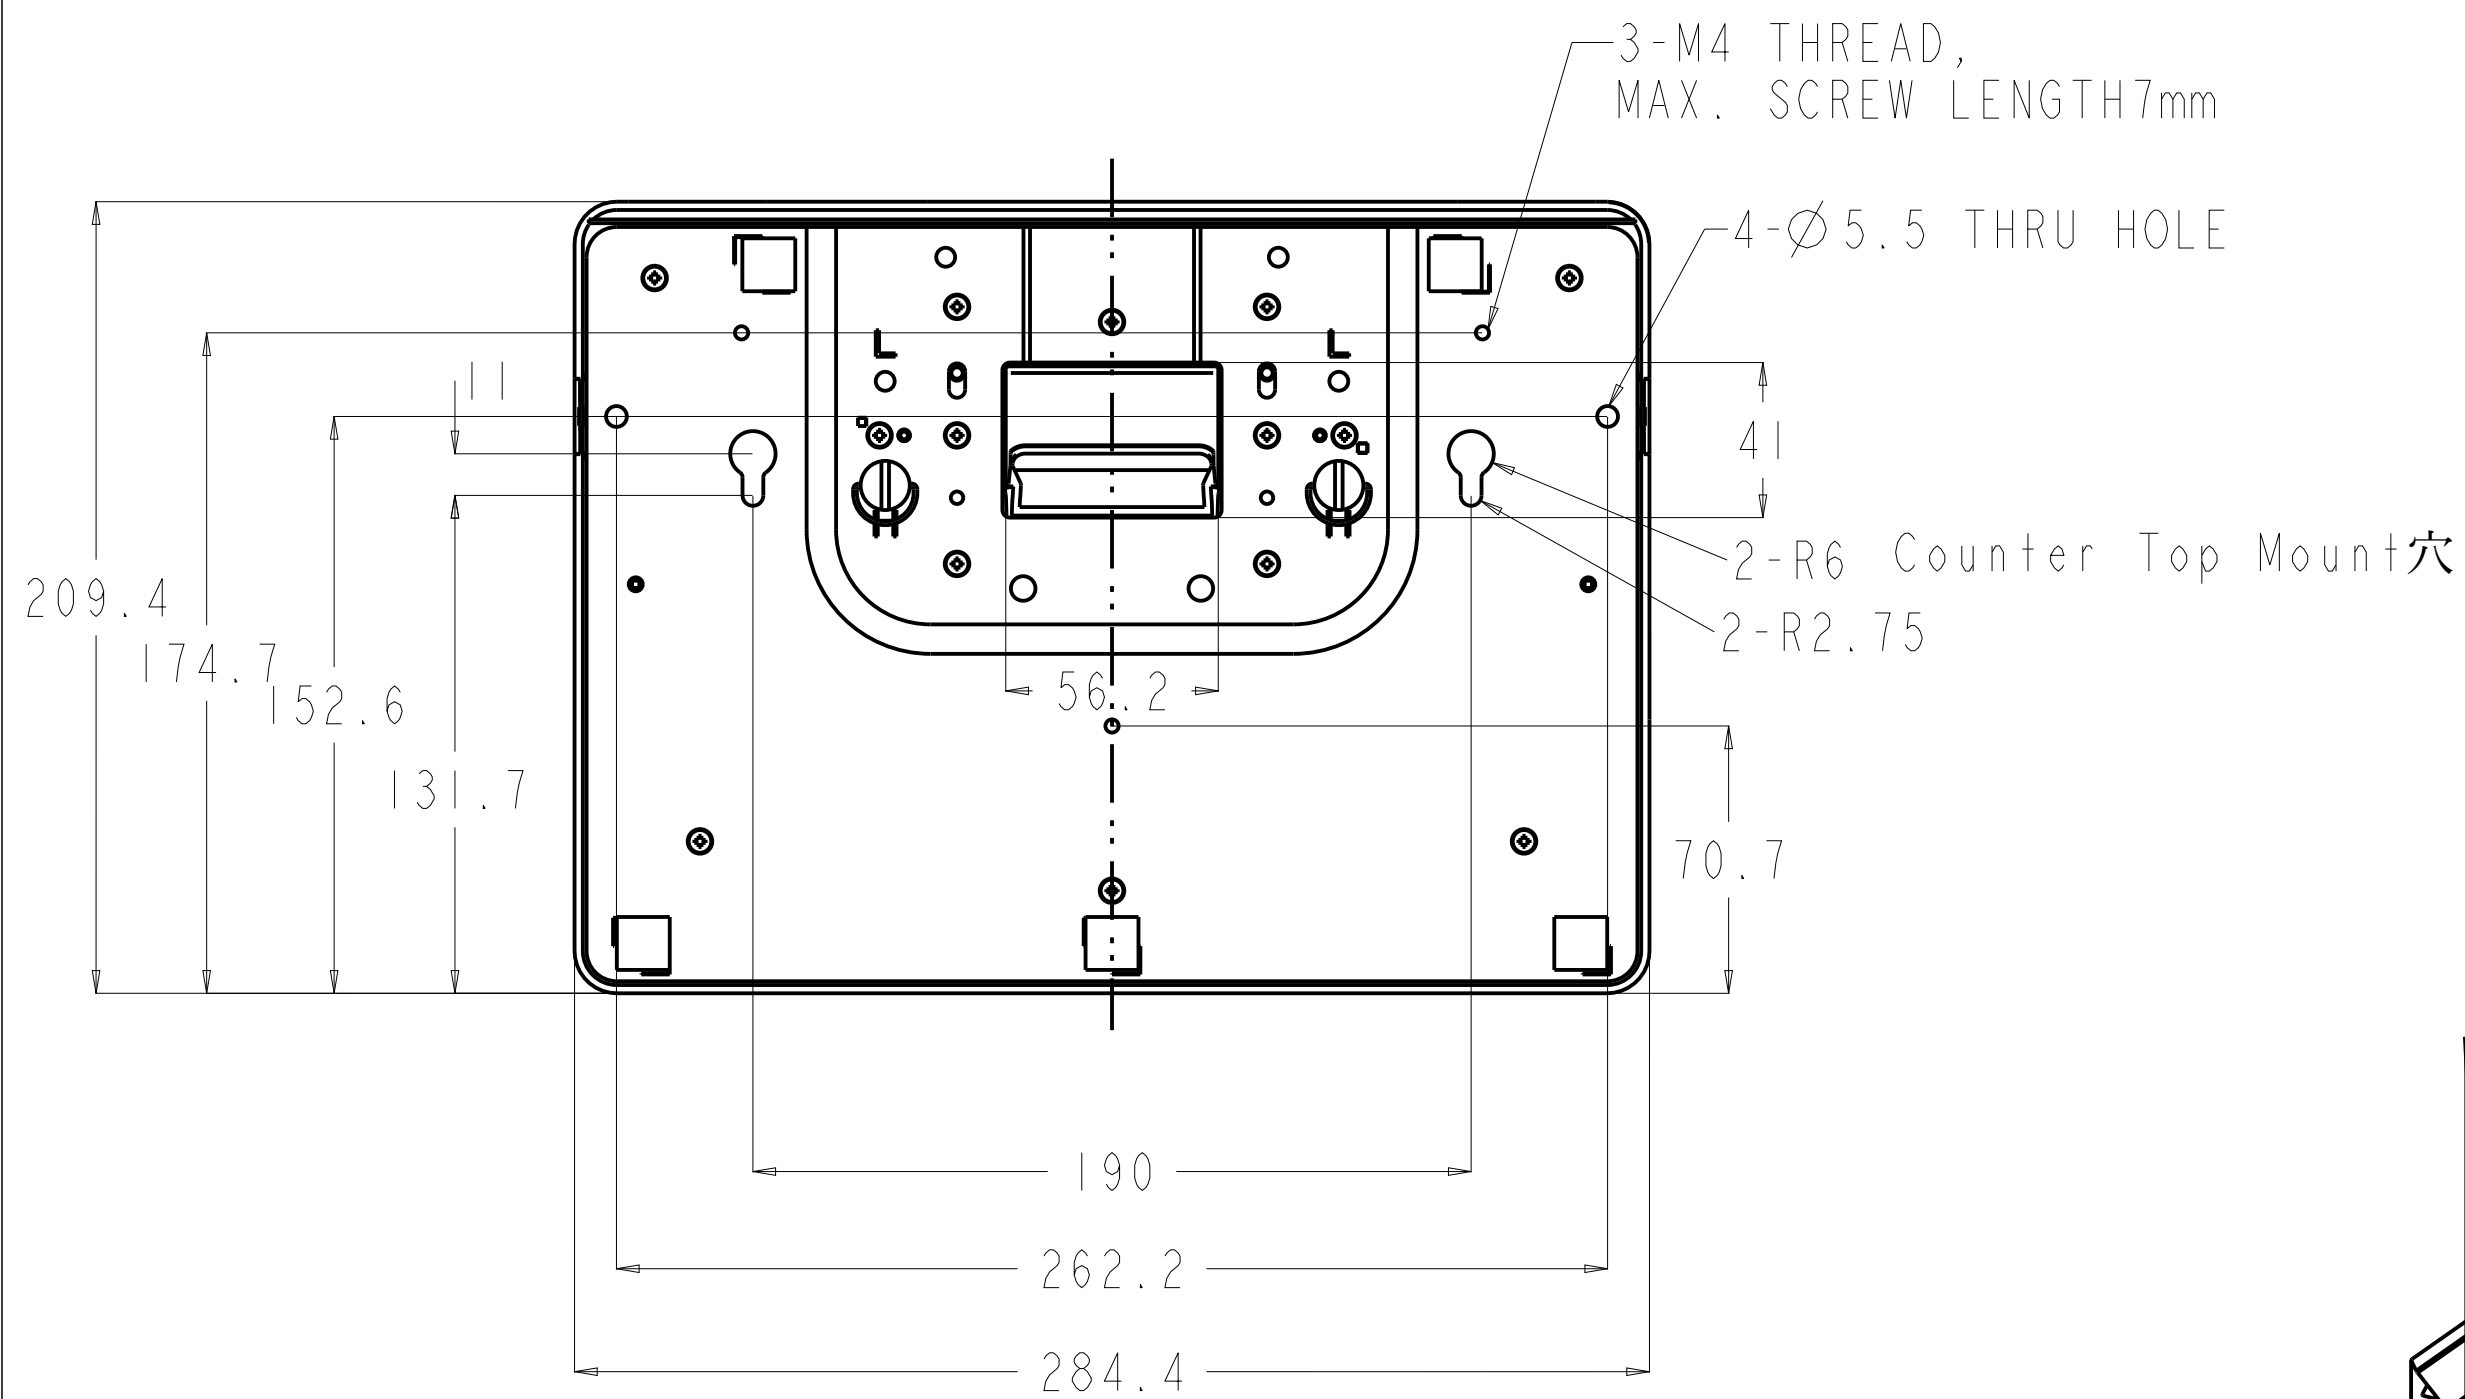

M4 THREAD,
MAX. SCREW LENGTH
7mm FROM MOUNTING
SURFACE, X4

KENSINGTON LOCK
RECEPTICAL

DISPLAY ANGLE RANGE
IN HIGH POSITION

1723 STAND BOTTOM VIEW

DISPLAY ANGLE RANGE
IN LOW POSITION

同梱VESA fillerを取り付けた状態
(背面VESA部がフラット)