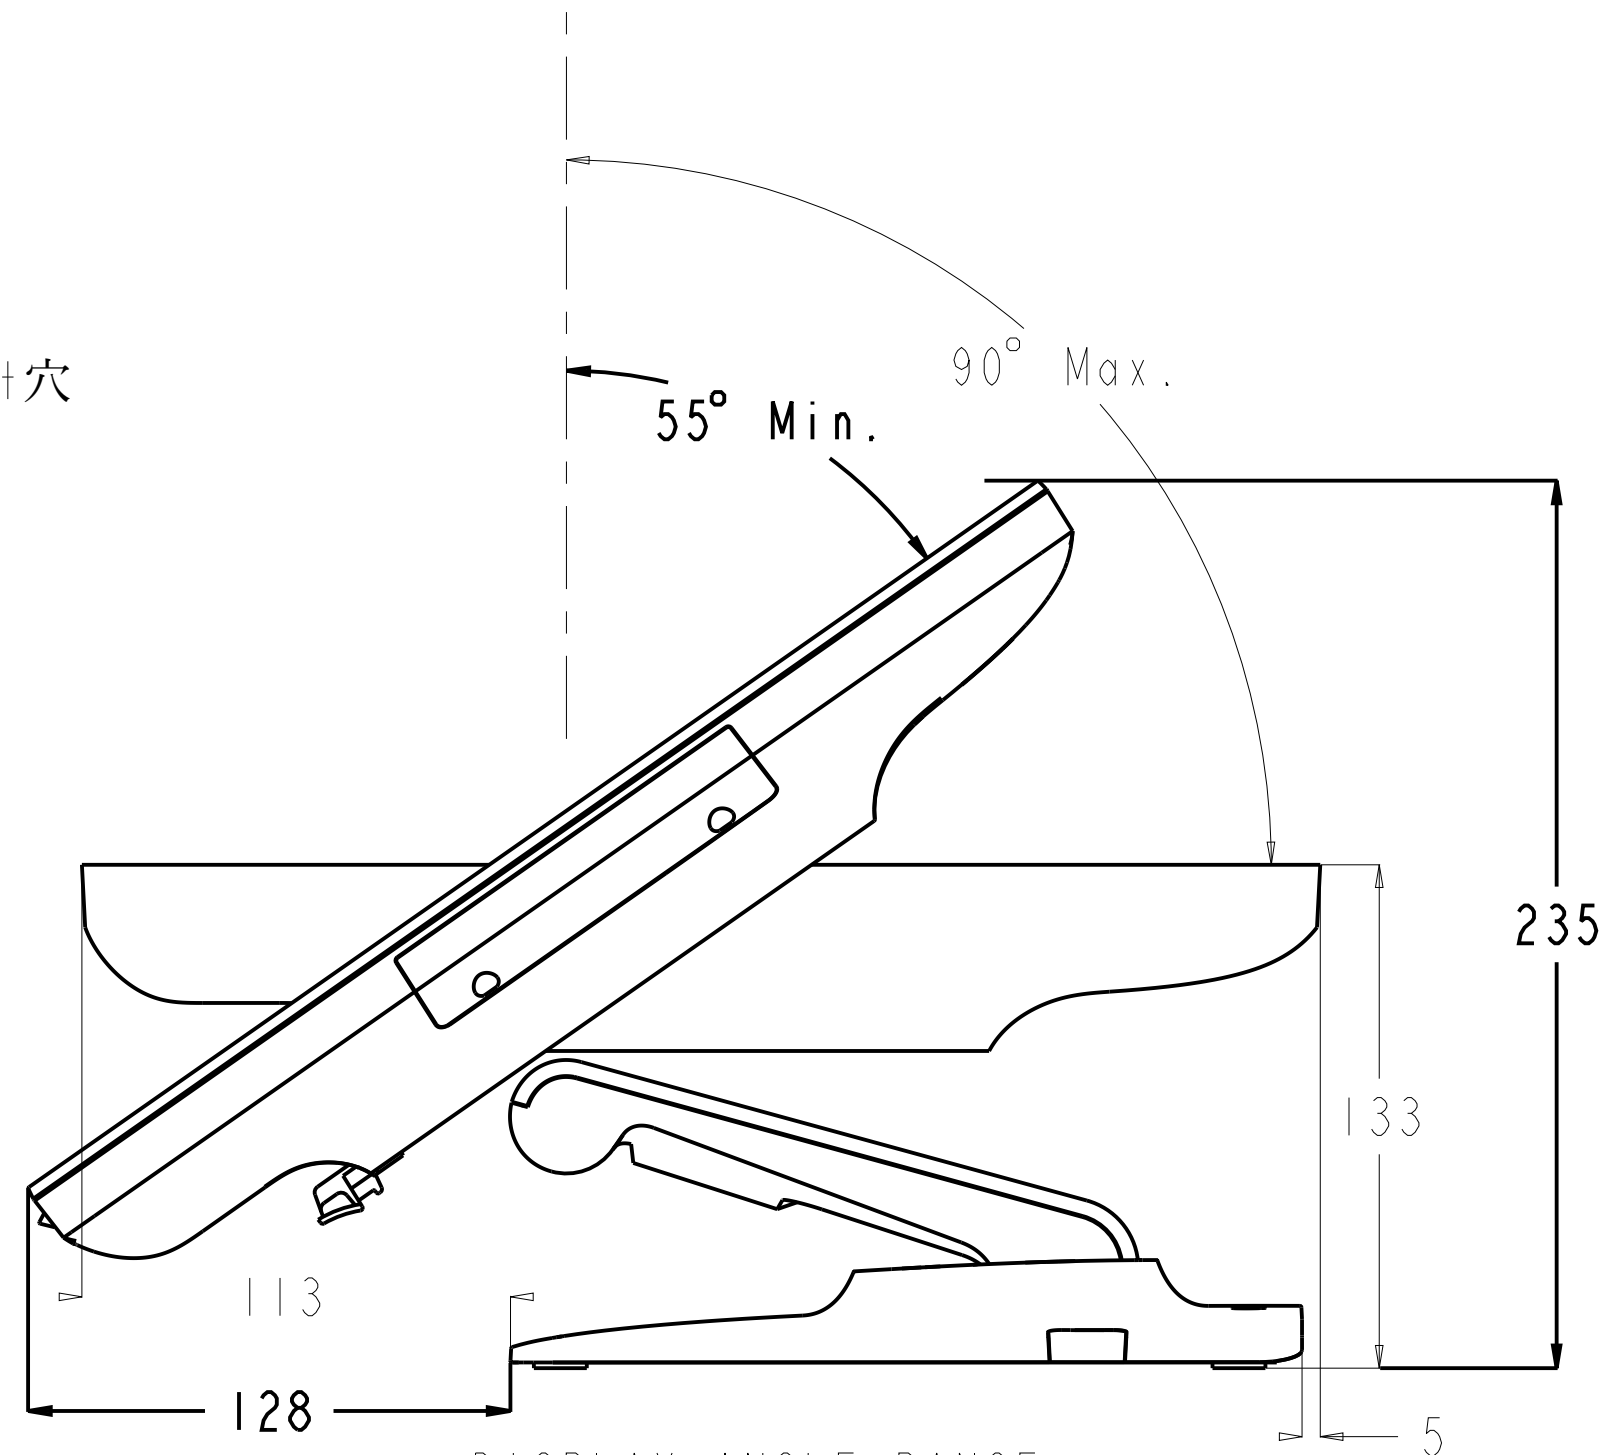

M4 THREAD,
MAX. SCREW LENGTH
7mm FROM MOUNTING
SURFACE, X4

KENSINGTON LOCK
RECEPTICAL

DISPLAY ANGLE RANGE
IN HIGH POSITION

1723 STAND BOTTOM VIEW

DISPLAY ANGLE RANGE
IN LOW POSITION

同梱VESA fillerを取り付けた状態
(背面VESA部がフラット)