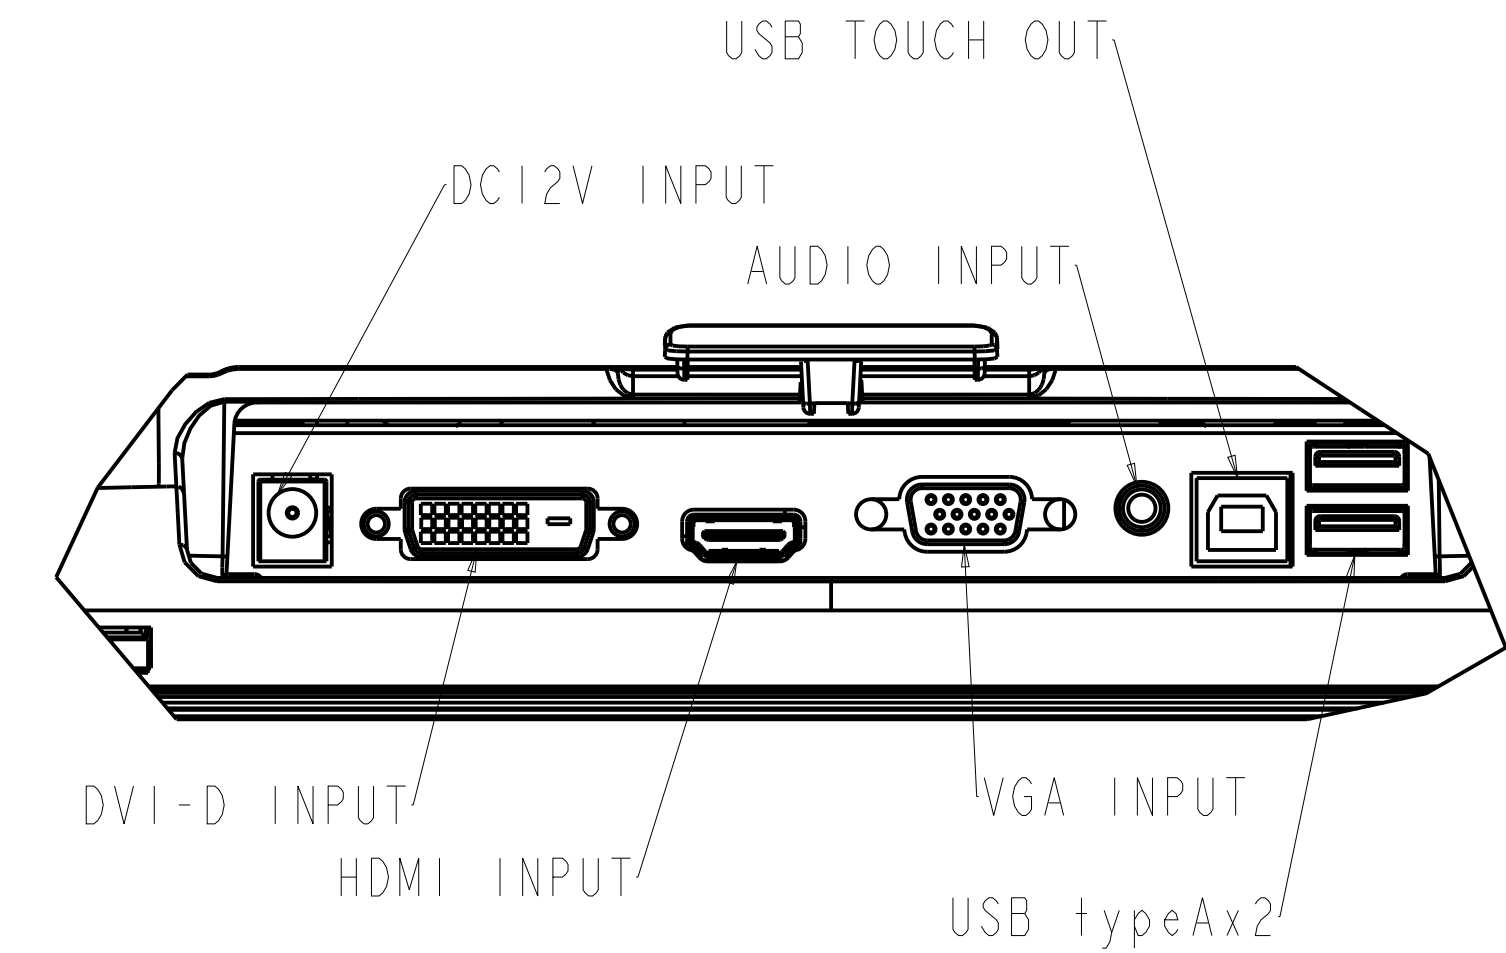

M4 THREAD,
MAX. SCREW LENGTH
7mm FROM MOUNTING
SURFACE, X4

KENSINGTON LOCK
RECEPTICAL

DISPLAY ANGLE RANGE
IN HIGH POSITION

1723 STAND BOTTOM VIEW

DISPLAY ANGLE RANGE
IN LOW POSITION

同梱VESA fillerを取り付けた状態
(背面VESA部がフラット)