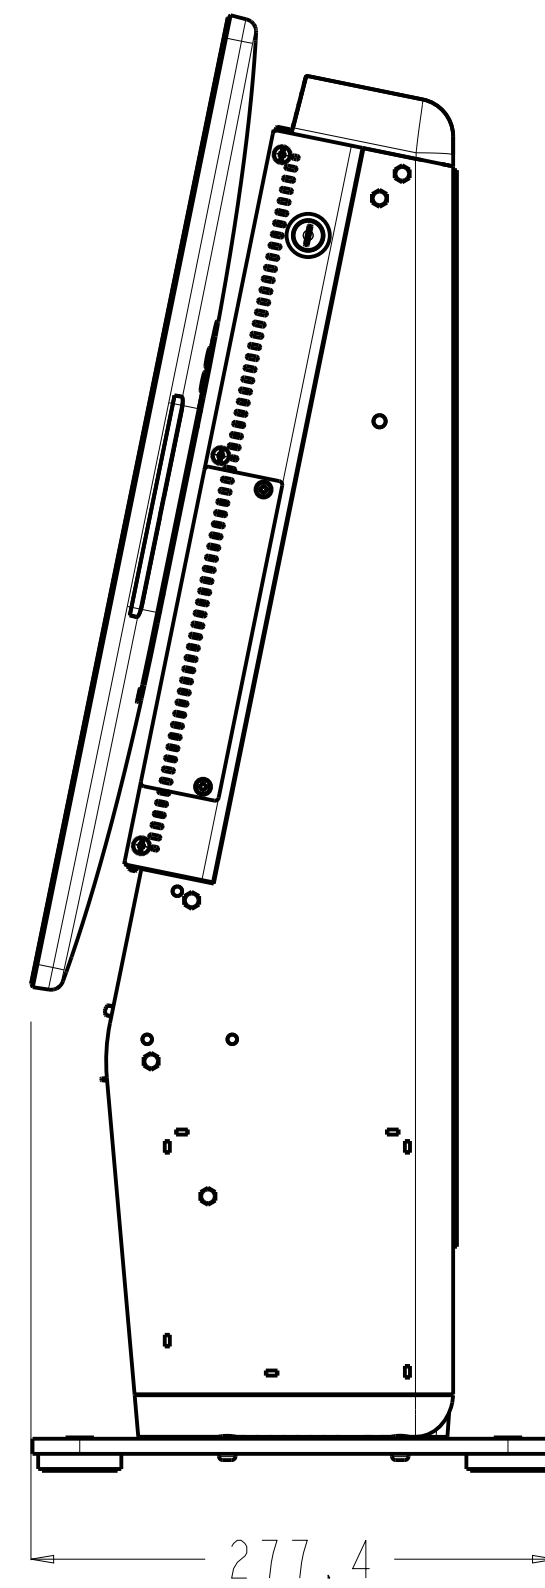

COUNTERTOP (P/N E534273)

TITLE: WALLABY PRO Countertop

$\phi 6.4$
(for WiFi antenna)

$\phi 6.4$
(for WiFi antenna)

3xM4 screw hole
under cap (Both side)

HOLES FOR BOLT-DOWN

DIMENSIONS ARE IN MILLIMETERS

SHEET 1 OF 2

elo

MS603018_countertop
DATE: 06/15/2022
REV: A1

COUNTERTOP (P/N E534273)

TITLE: WALLABY PRO Countertop

22型ESY22i1-2WD-0-4G-6E-AQ-GMS-BK-NSを取り付けた場合

DIMENSIONS ARE IN MILLIMETERS

SHEET 2 OF 2

elo