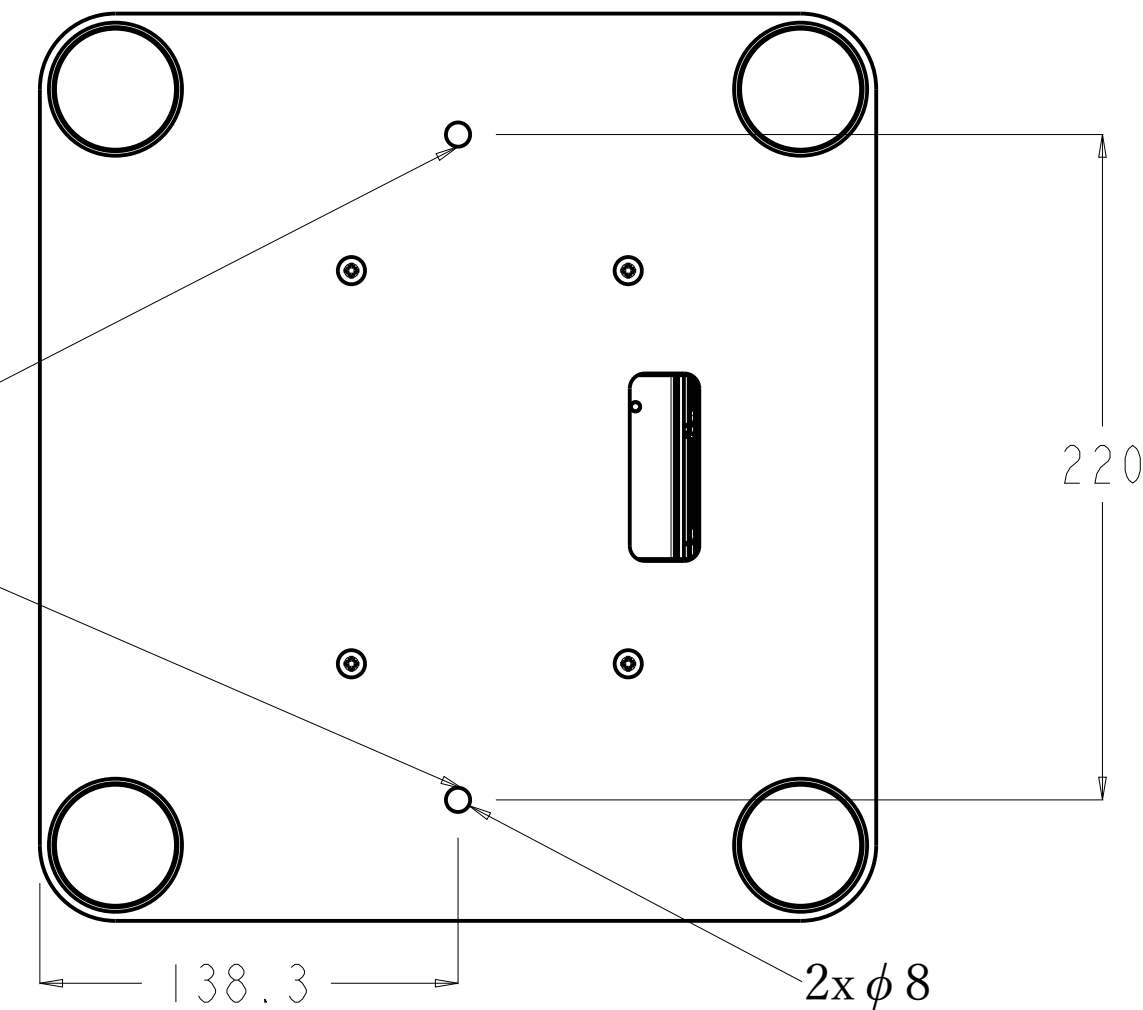

COUNTERTOP (P/N E534273)

TITLE: WALLABY PRO Countertop

$\phi 6.4$
(for WiFi antenna)

$\phi 6.4$
(for WiFi antenna)

3xM4 screw hole
under cap (Both side)

HOLES FOR BOLT-DOWN

DIMENSIONS ARE IN MILLIMETERS

SHEET 1 OF 2

elo

MS603018_countertop
DATE: 06/15/2022
REV: A1

COUNTERTOP (P/N E534273)

TITLE: WALLABY PRO Countertop

22型ESY22i1-2WD-0-4G-6E-AQ-GMS-BK-NSを取り付けた場合

DIMENSIONS ARE IN MILLIMETERS

SHEET 2 OF 2

elo