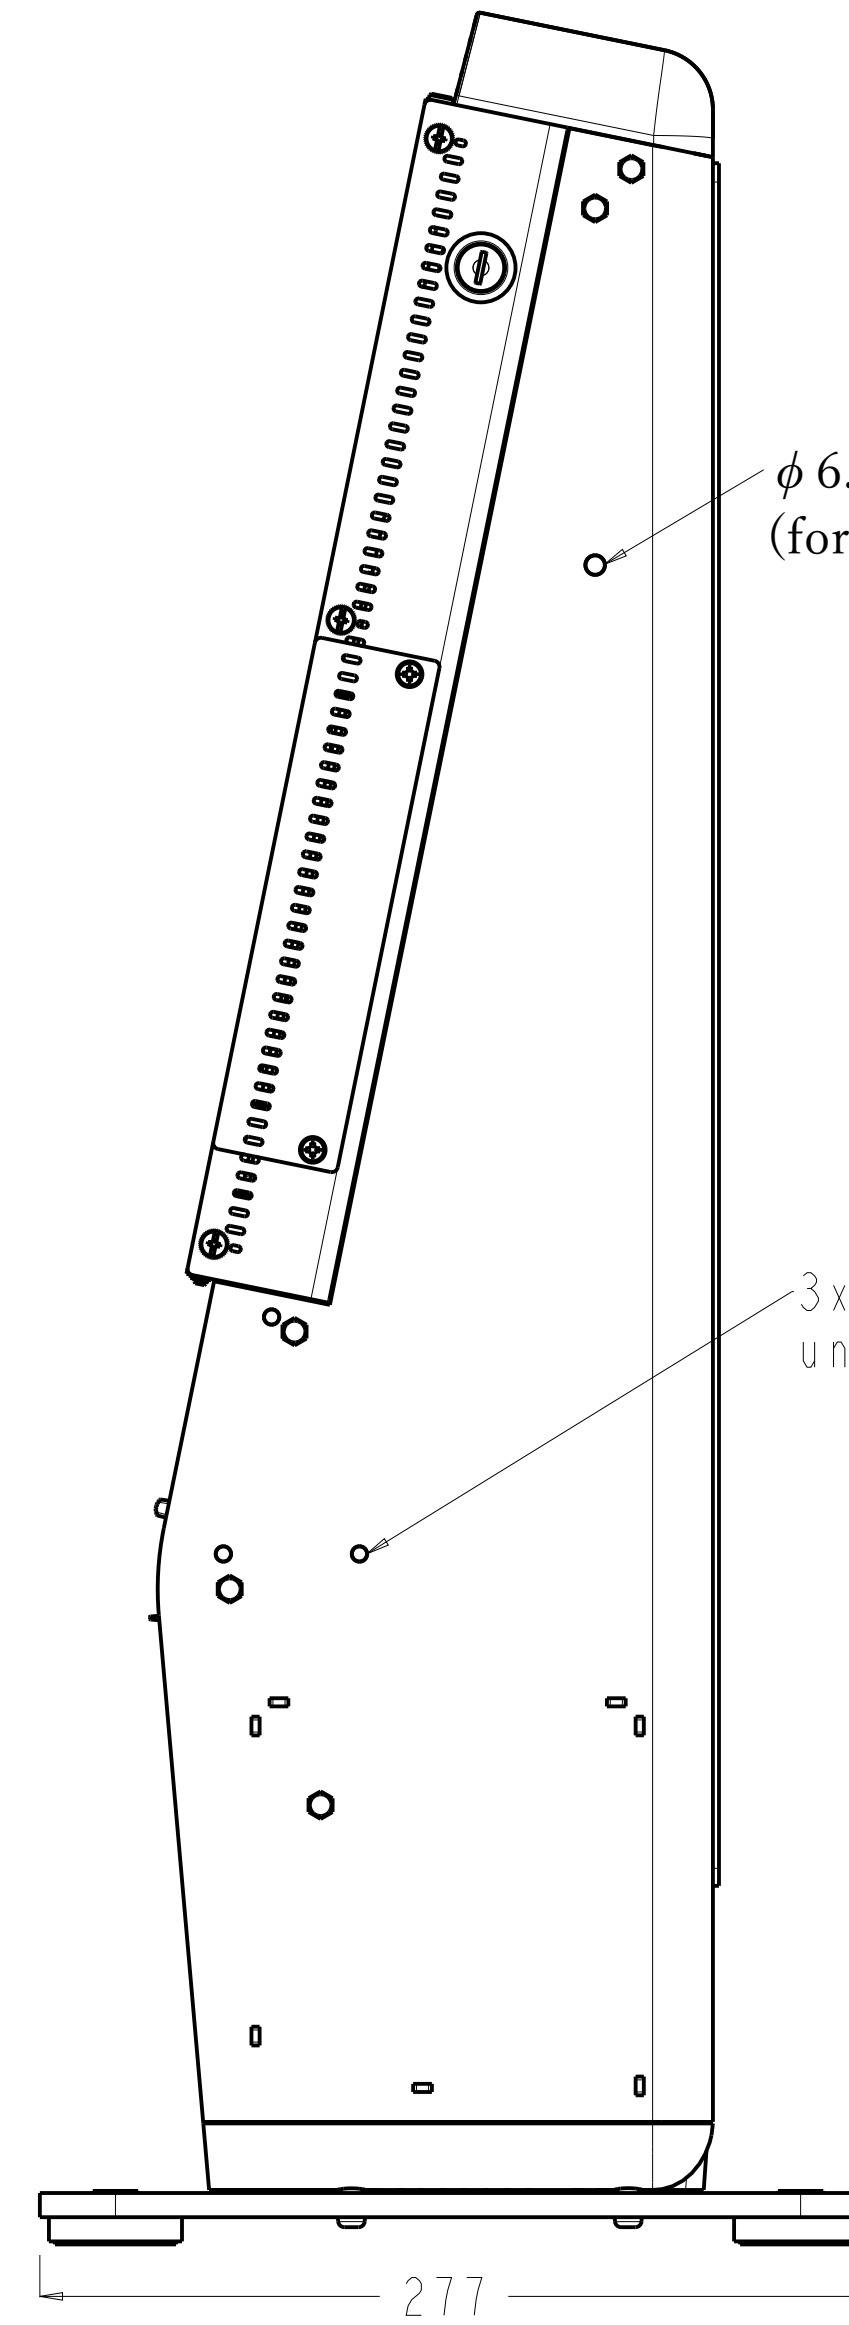

COUNTERTOP (P/N E534273)

TITLE: WALLABY PRO Countertop

$\phi 6.4$
(for WiFi antenna)

$\phi 6.4$
(for WiFi antenna)

3xM4 screw hole
under cap (Both side)

HOLES FOR BOLT-DOWN

DIMENSIONS ARE IN MILLIMETERS

SHEET 1 OF 2

elo

MS603018_countertop
DATE: 06/15/2022
REV: A1

COUNTERTOP (P/N E534273)

TITLE: WALLABY PRO Countertop

22型ESY22i1-2WD-0-4G-6E-AQ-GMS-BK-NSを取り付けた場合

DIMENSIONS ARE IN MILLIMETERS

SHEET 2 OF 2

elo