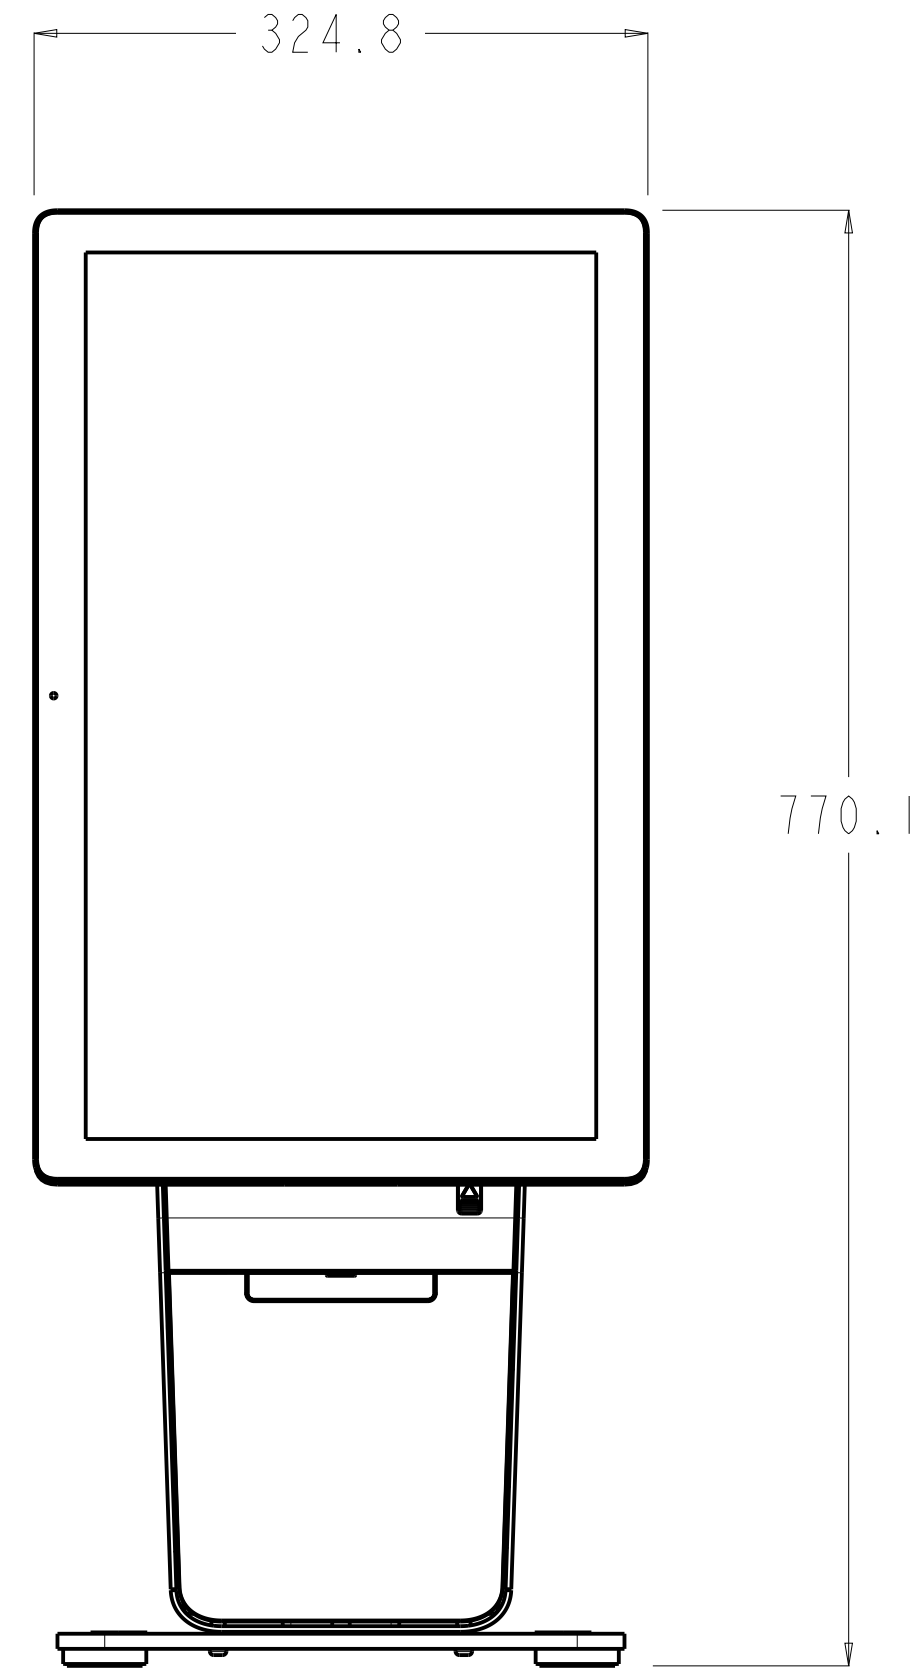

COUNTERTOP (P/N E534273)

TITLE: WALLABY PRO Countertop

$\phi 6.4$
(for WiFi antenna)

$\phi 6.4$
(for WiFi antenna)

3xM4 screw hole
under cap (Both side)

HOLES FOR BOLT-DOWN

DIMENSIONS ARE IN MILLIMETERS

SHEET 1 OF 2

elo

MS603018_countertop
DATE: 06/15/2022
REV: A1

COUNTERTOP (P/N E534273)

TITLE: WALLABY PRO Countertop

22型ESY22i1-2WD-0-4G-6E-AQ-GMS-BK-NSを取り付けた場合

DIMENSIONS ARE IN MILLIMETERS

SHEET 2 OF 2

elo