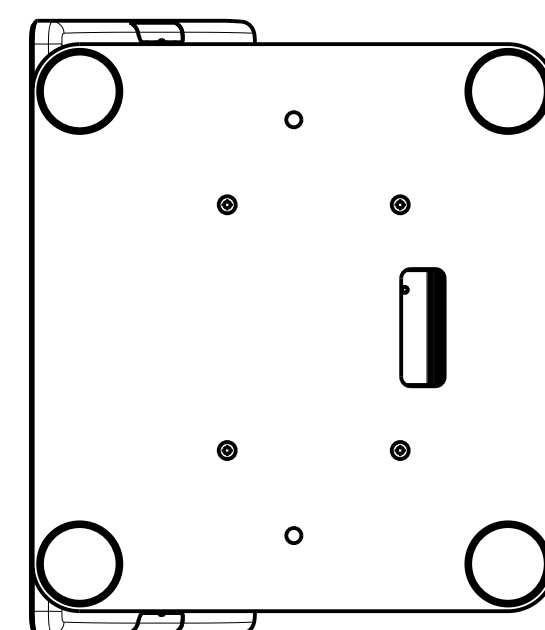

COUNTERTOP (P/N E534273)

TITLE: WALLABY PRO Countertop

$\phi 6.4$
(for WiFi antenna)

$\phi 6.4$
(for WiFi antenna)

3xM4 screw hole
under cap (Both side)

HOLES FOR BOLT-DOWN

DIMENSIONS ARE IN MILLIMETERS

SHEET 1 OF 2

elo

MS603018_countertop
DATE: 06/15/2022
REV: A1

COUNTERTOP (P/N E534273)

TITLE: WALLABY PRO Countertop

22型ESY22i1-2WD-0-4G-6E-AQ-GMS-BK-NSを取り付けた場合

DIMENSIONS ARE IN MILLIMETERS

SHEET 2 OF 2

elo