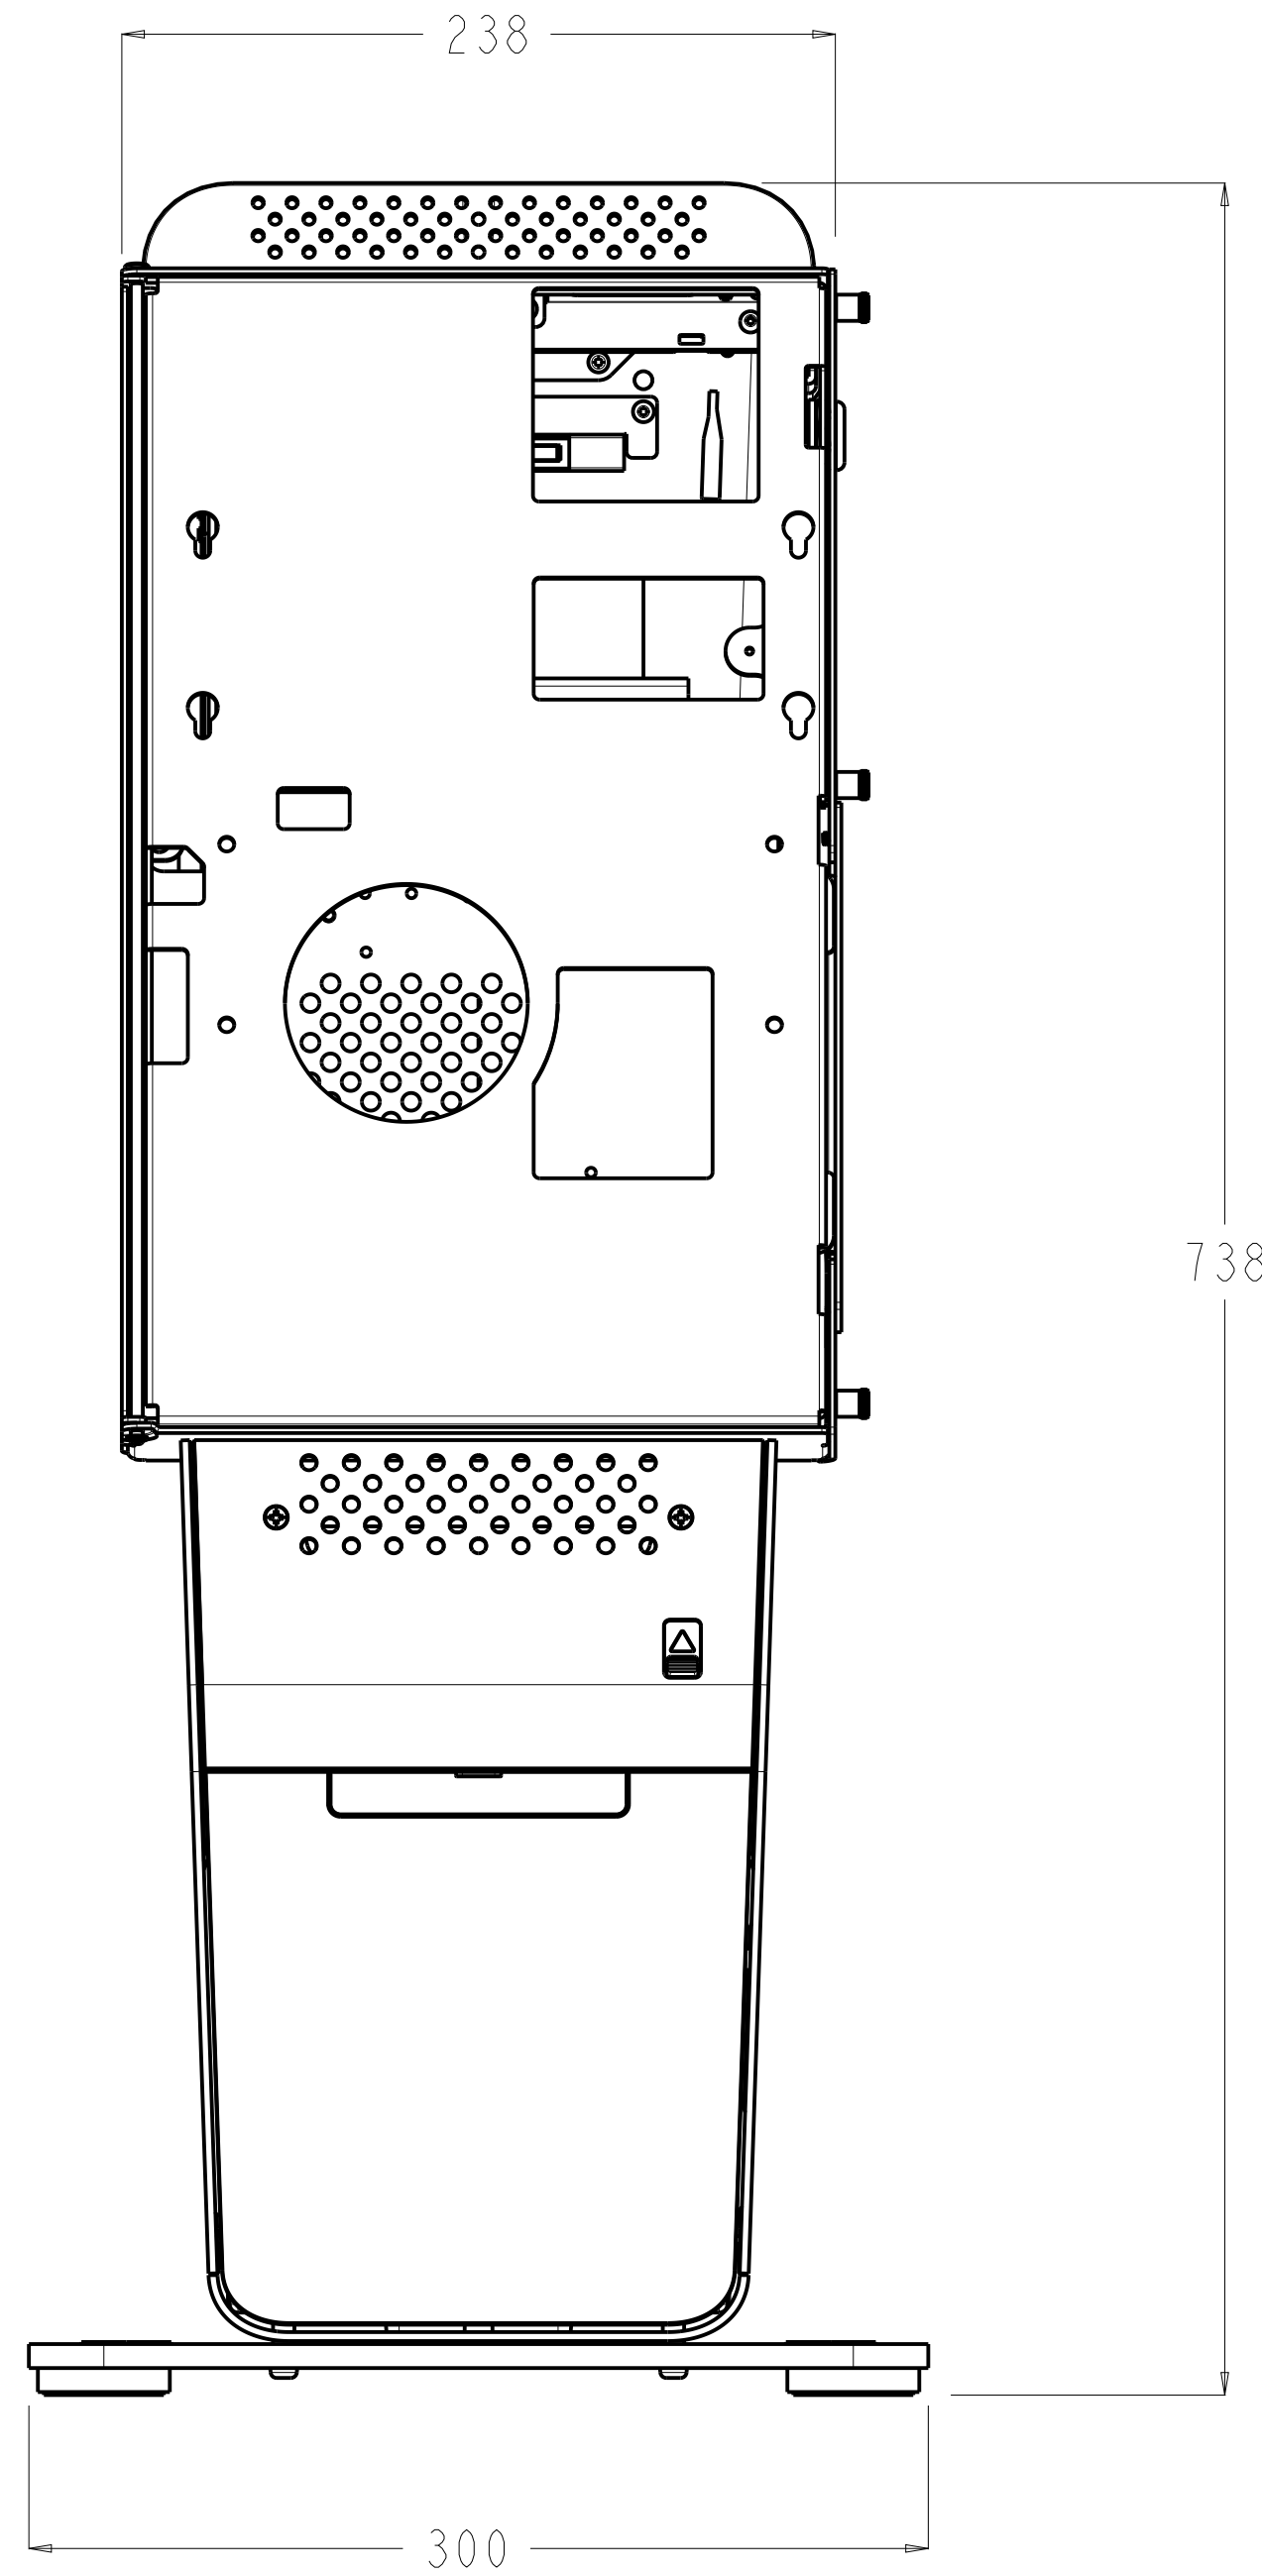

COUNTERTOP (P/N E534273)

TITLE: WALLABY PRO Countertop

$\phi 6.4$
(for WiFi antenna)

$\phi 6.4$
(for WiFi antenna)

3xM4 screw hole
under cap (Both side)

HOLES FOR BOLT-DOWN

DIMENSIONS ARE IN MILLIMETERS

SHEET 1 OF 2

elo

MS603018_countertop
DATE: 06/15/2022
REV: A1

COUNTERTOP (P/N E534273)

TITLE: WALLABY PRO Countertop

22型ESY22i1-2WD-0-4G-6E-AQ-GMS-BK-NSを取り付けた場合

DIMENSIONS ARE IN MILLIMETERS

SHEET 2 OF 2

elo