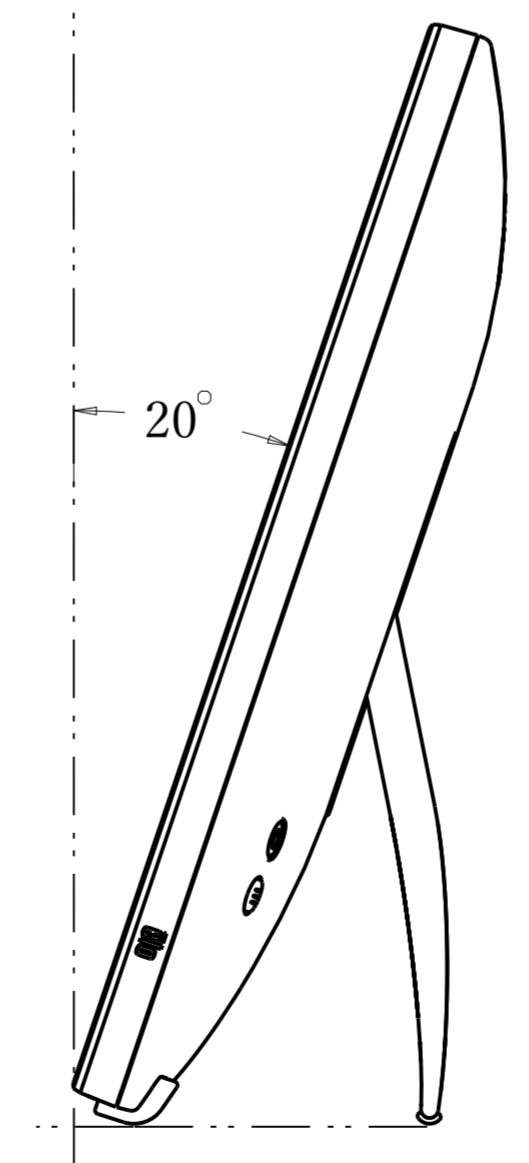

CONNECTOR PANEL

MINIMUM TILT ANGLE

MAXIMUM TILT ANGLE

VESA MOUNTING, VESA MIS-D, 100,C

NOTICE: PLEASE REMOVE THE 4 PCS SCREW COVERS TO ACCESS VESA MOUNTING INTERFACE.