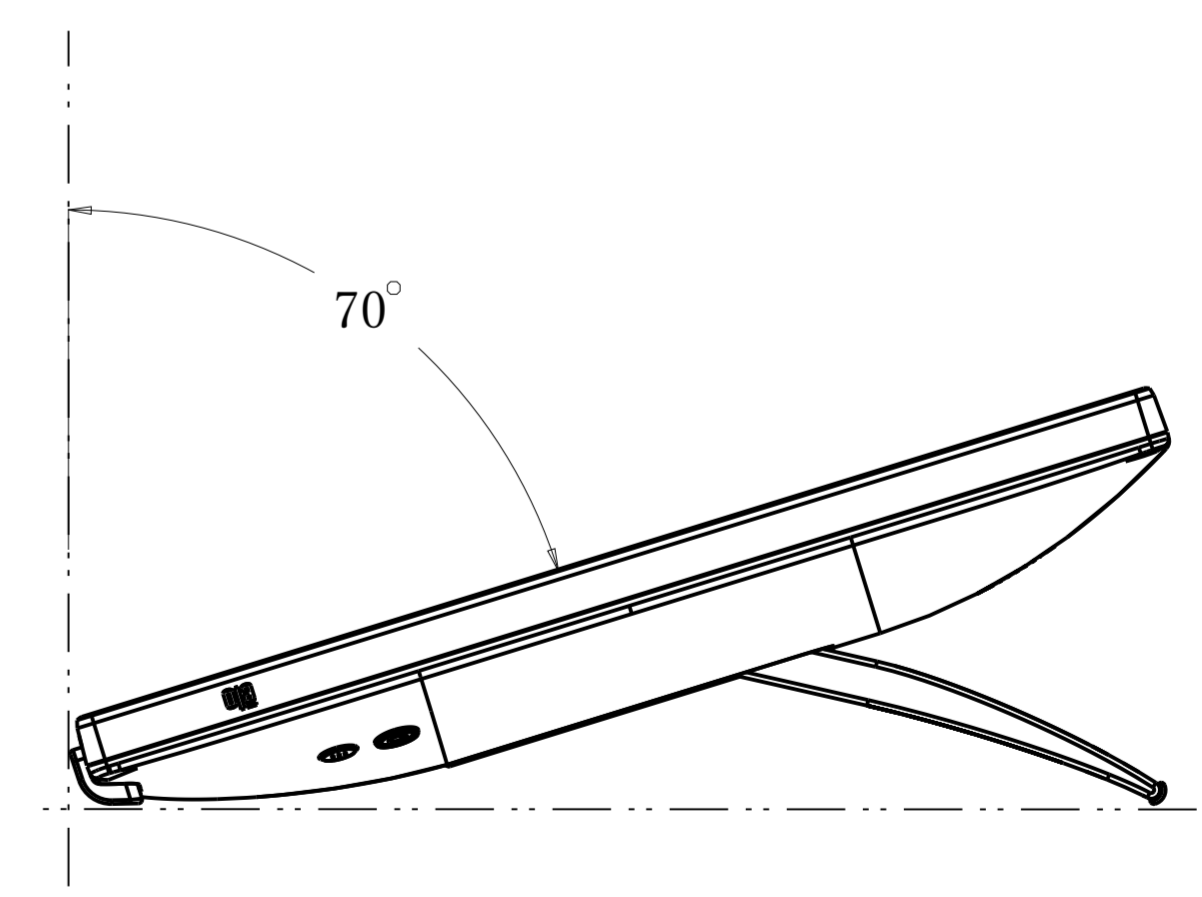

CONNECTOR PANEL

MINIMUM TILT ANGLE

MAXIMUM TILT ANGLE

VESA MOUNTING, VESA MIS-D, 100,C

NOTICE: PLEASE REMOVE THE 4 PCS SCREW COVERS TO ACCESS VESA MOUNTING INTERFACE.