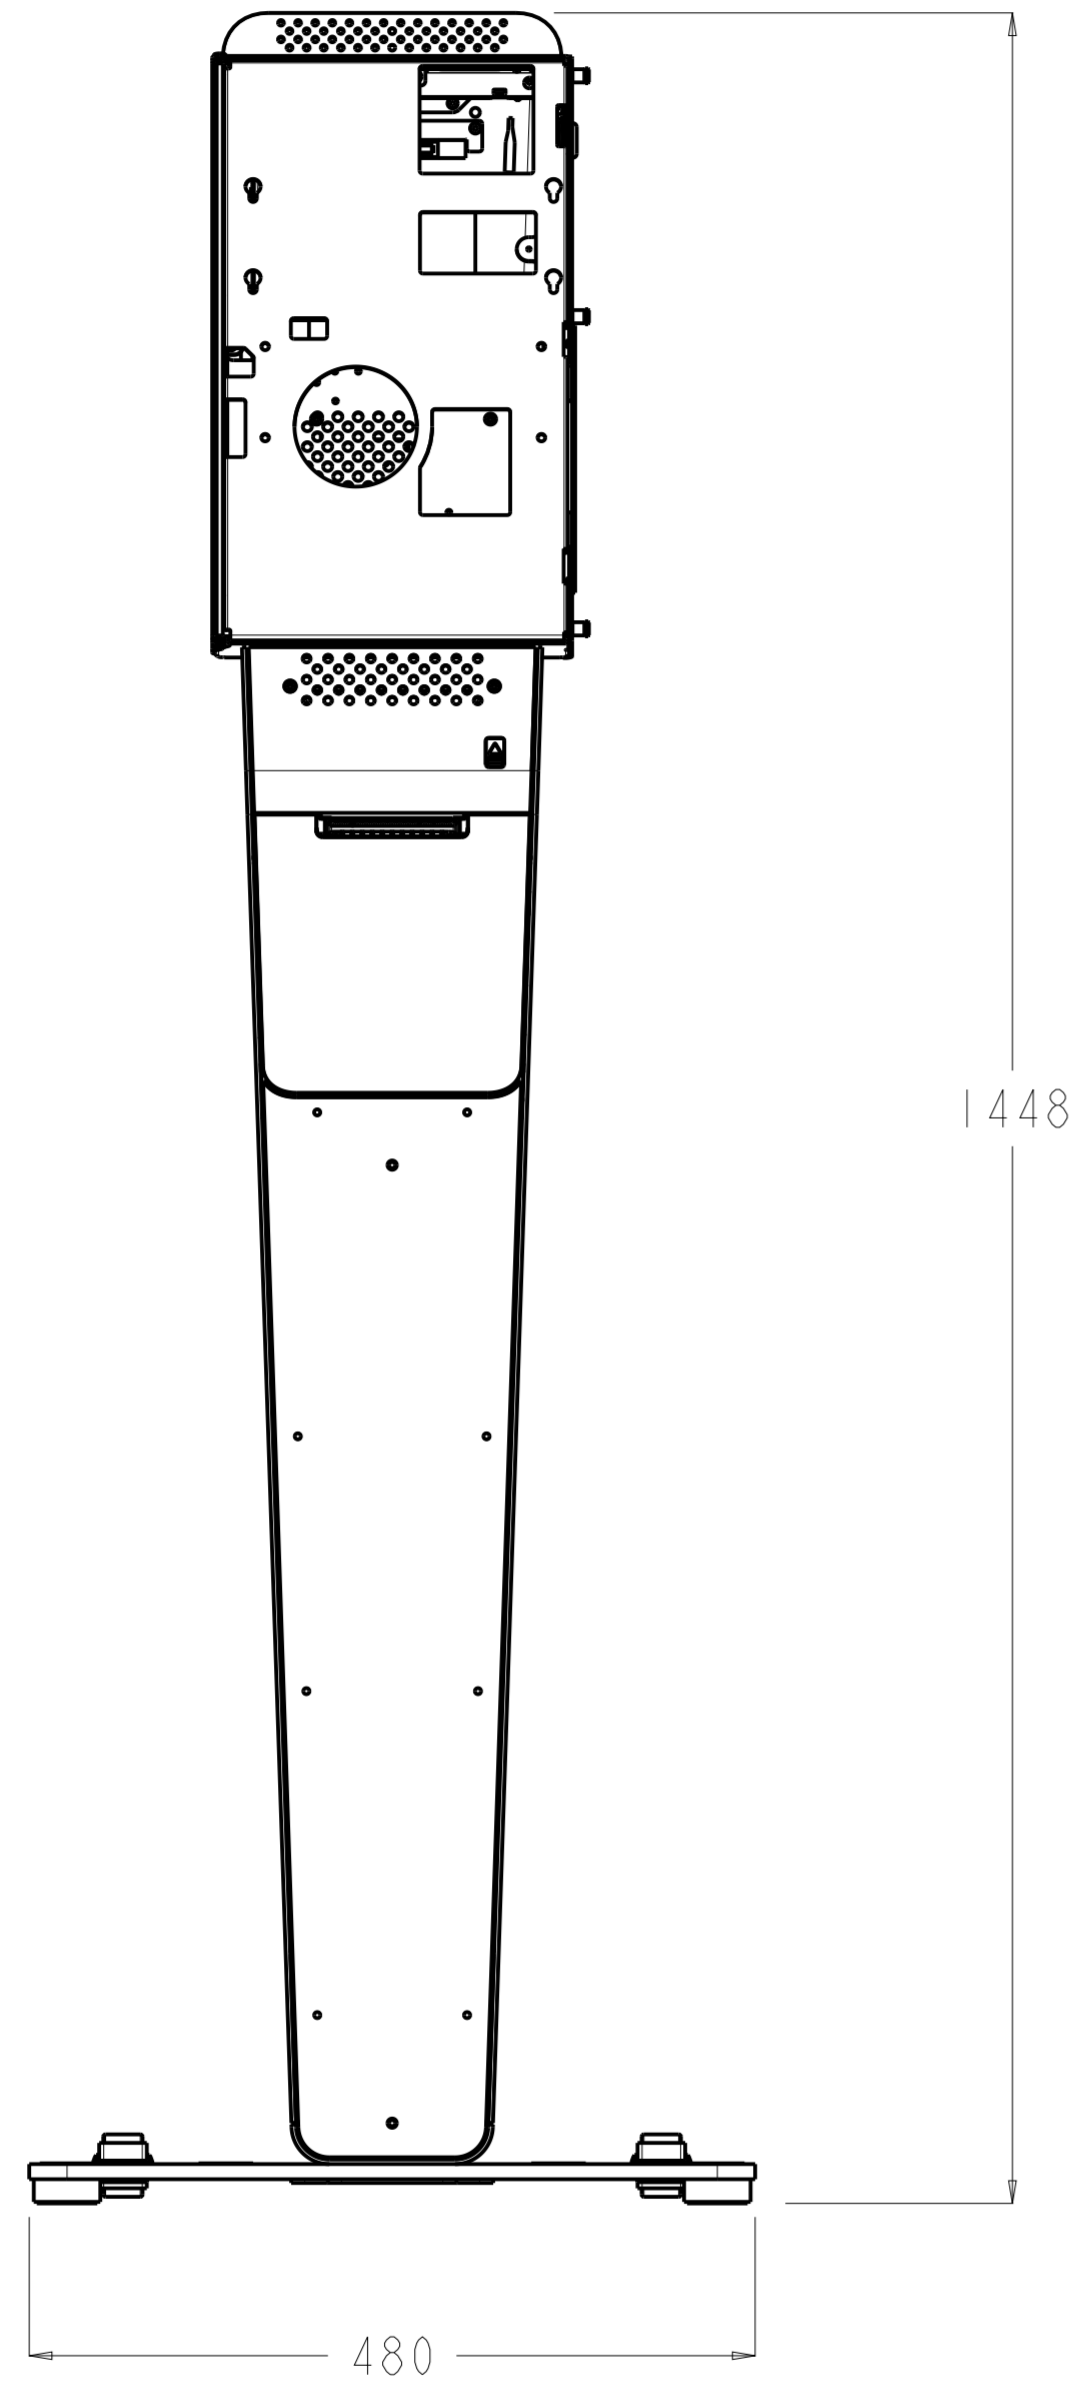

FLOOR
(P/N E534462 + P/N E989512)

TITLE: WALLABY PRO Floor

DIMENSIONS ARE IN MILLIMETERS

SHEET 1 OF 3

elo

MS603018_floor
DATE: 09/25/2023
REV: A2

FLOOR
(P/N E534462 + P/N E989512)
BaseにWheelを取り付けた場合

TITLE: WALLABY PRO Floor

DIMENSIONS ARE IN MILLIMETERS

SHEET 2 OF 3

elo

MS603018_floor
DATE: 09/25/2023
REV: A2

SINGLE FLOOR
(P/N E534462 + P/N E989512)

TITLE: WALLABY PRO Floor

ESY22i1-2UWD-0-4G-6E-AQ-GMS-BK-NSを取り付けた場合

DIMENSIONS ARE IN MILLIMETERS