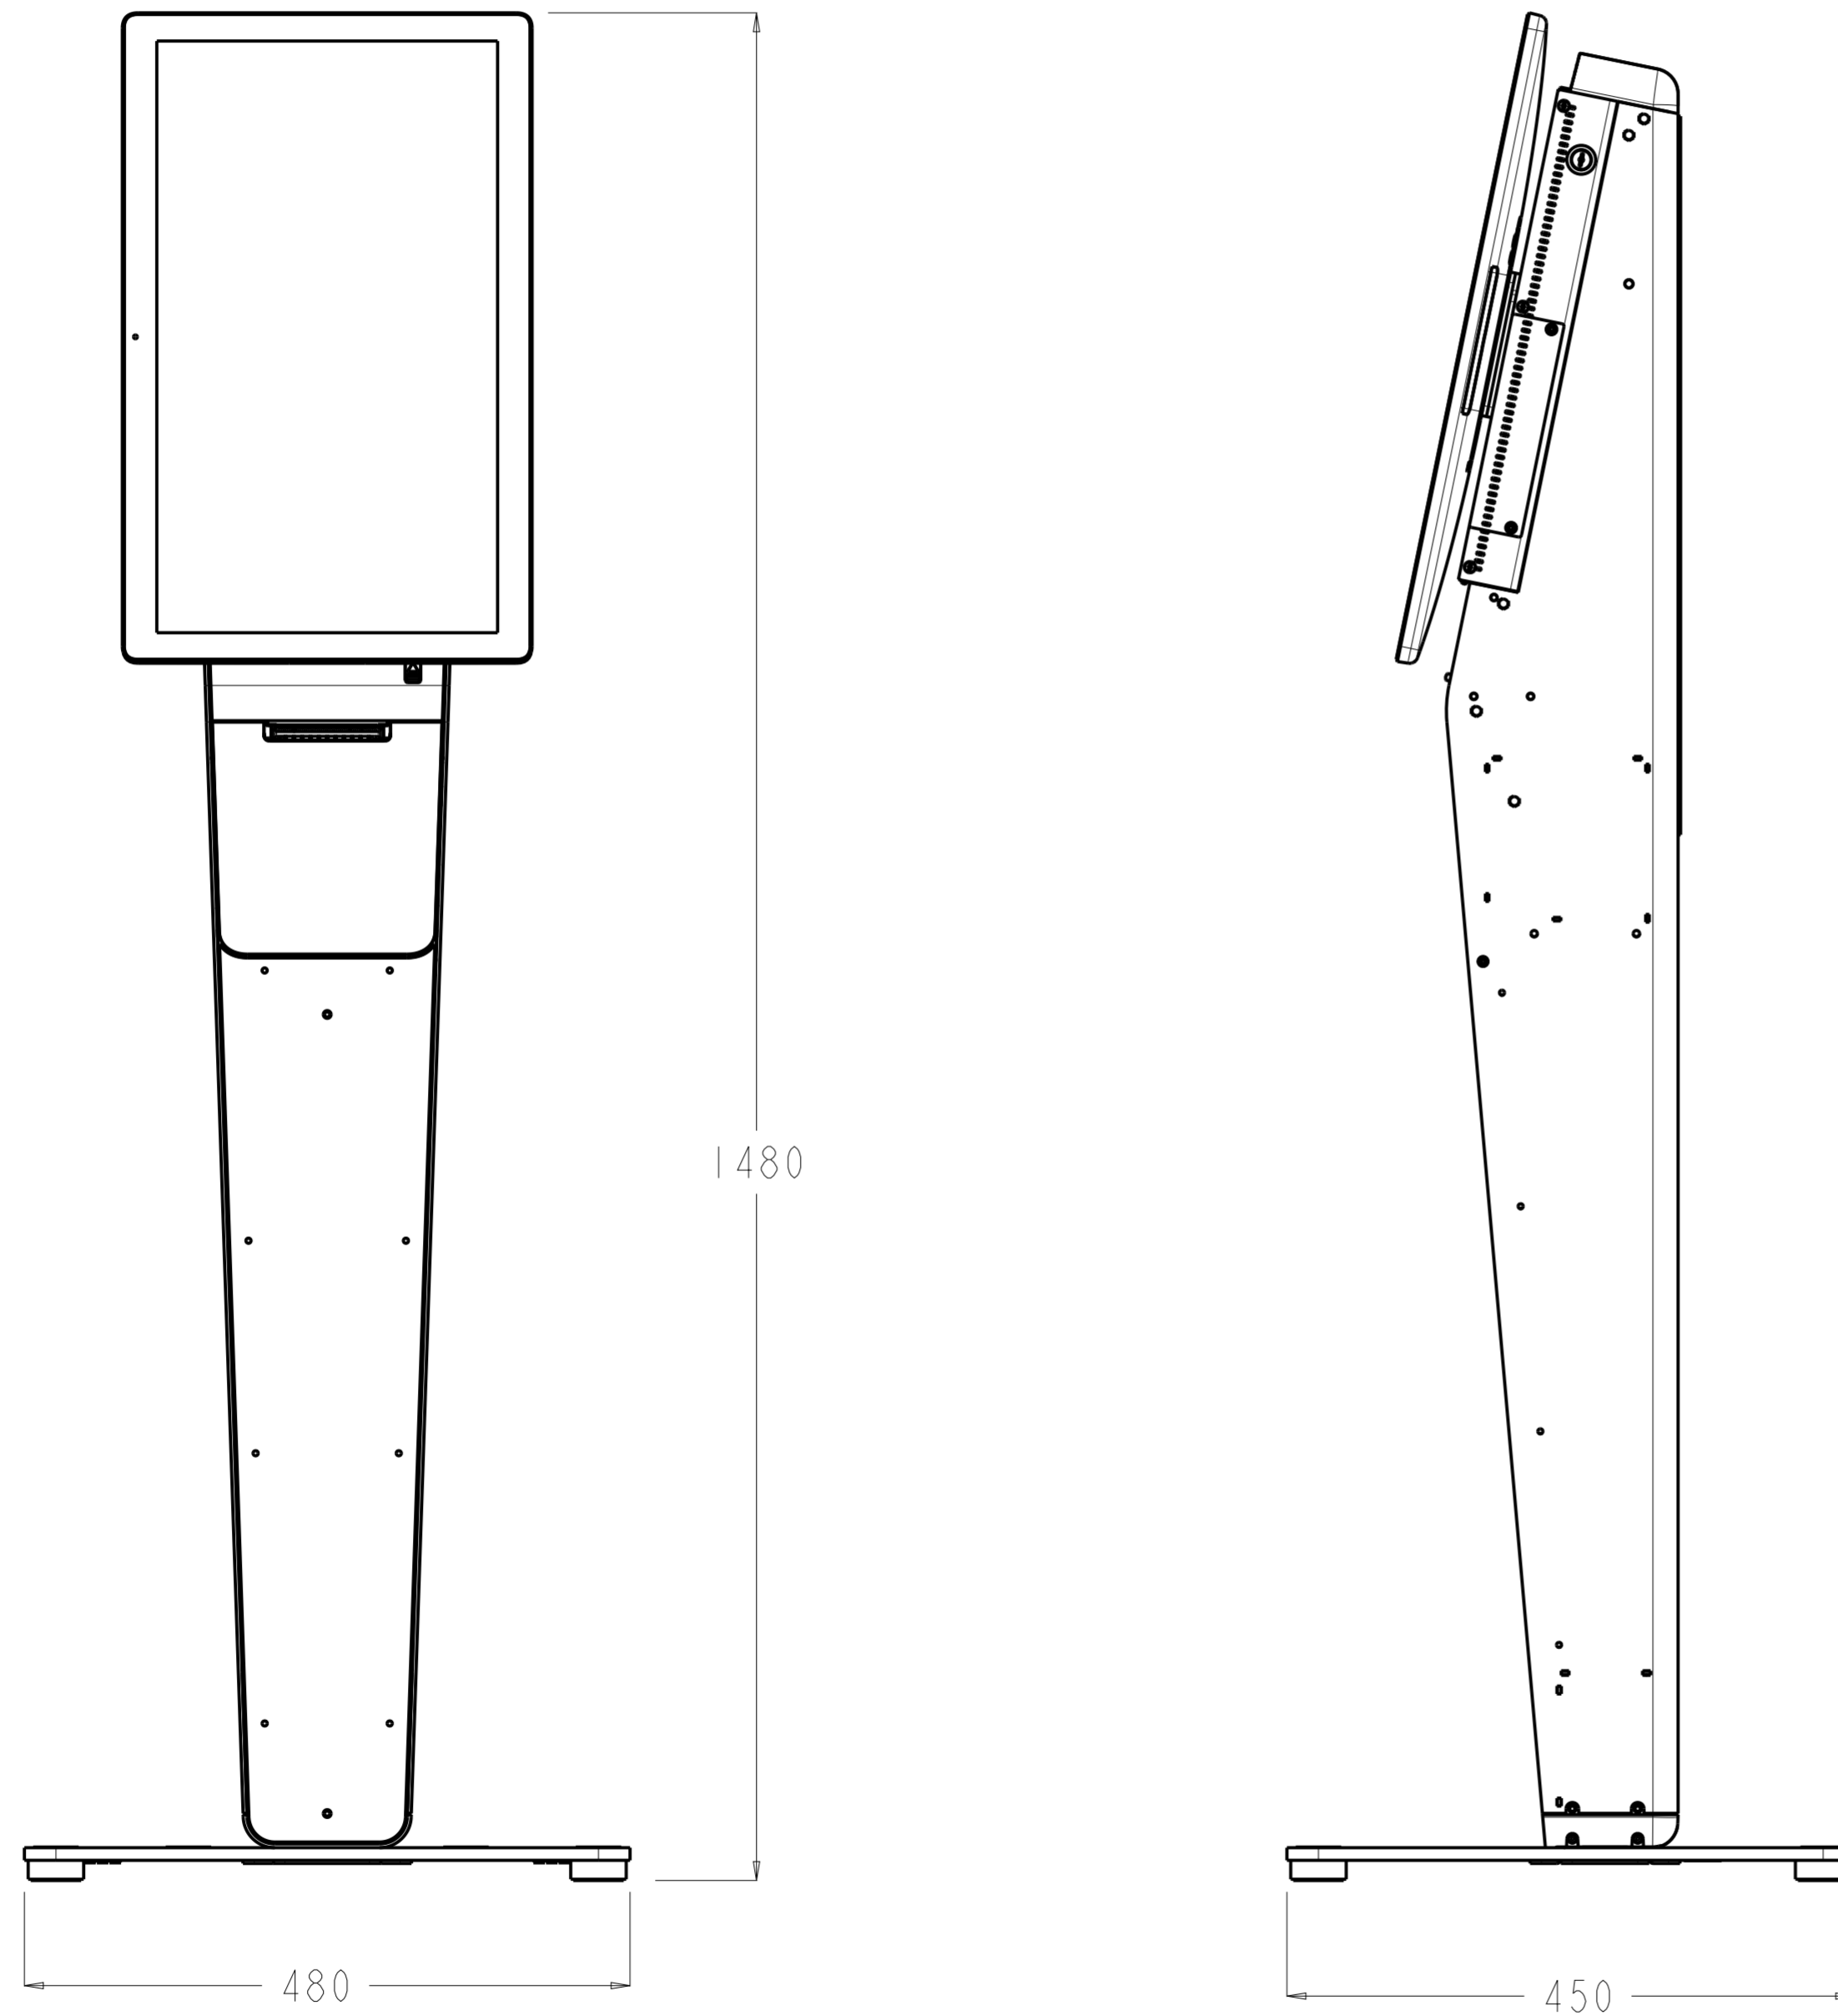

FLOOR
(P/N E534462 + P/N E989512)

TITLE: WALLABY PRO Floor

DIMENSIONS ARE IN MILLIMETERS

SHEET 1 OF 3

elo

MS603018_floor
DATE: 09/25/2023
REV: A2

FLOOR
(P/N E534462 + P/N E989512)
BaseにWheelを取り付けた場合

TITLE: WALLABY PRO Floor

DIMENSIONS ARE IN MILLIMETERS

SHEET 2 OF 3

elo

MS603018_floor
DATE: 09/25/2023
REV: A2

SINGLE FLOOR
(P/N E534462 + P/N E989512)

TITLE: WALLABY PRO Floor

ESY22i1-2UWD-0-4G-6E-AQ-GMS-BK-NSを取り付けた場合

DIMENSIONS ARE IN MILLIMETERS