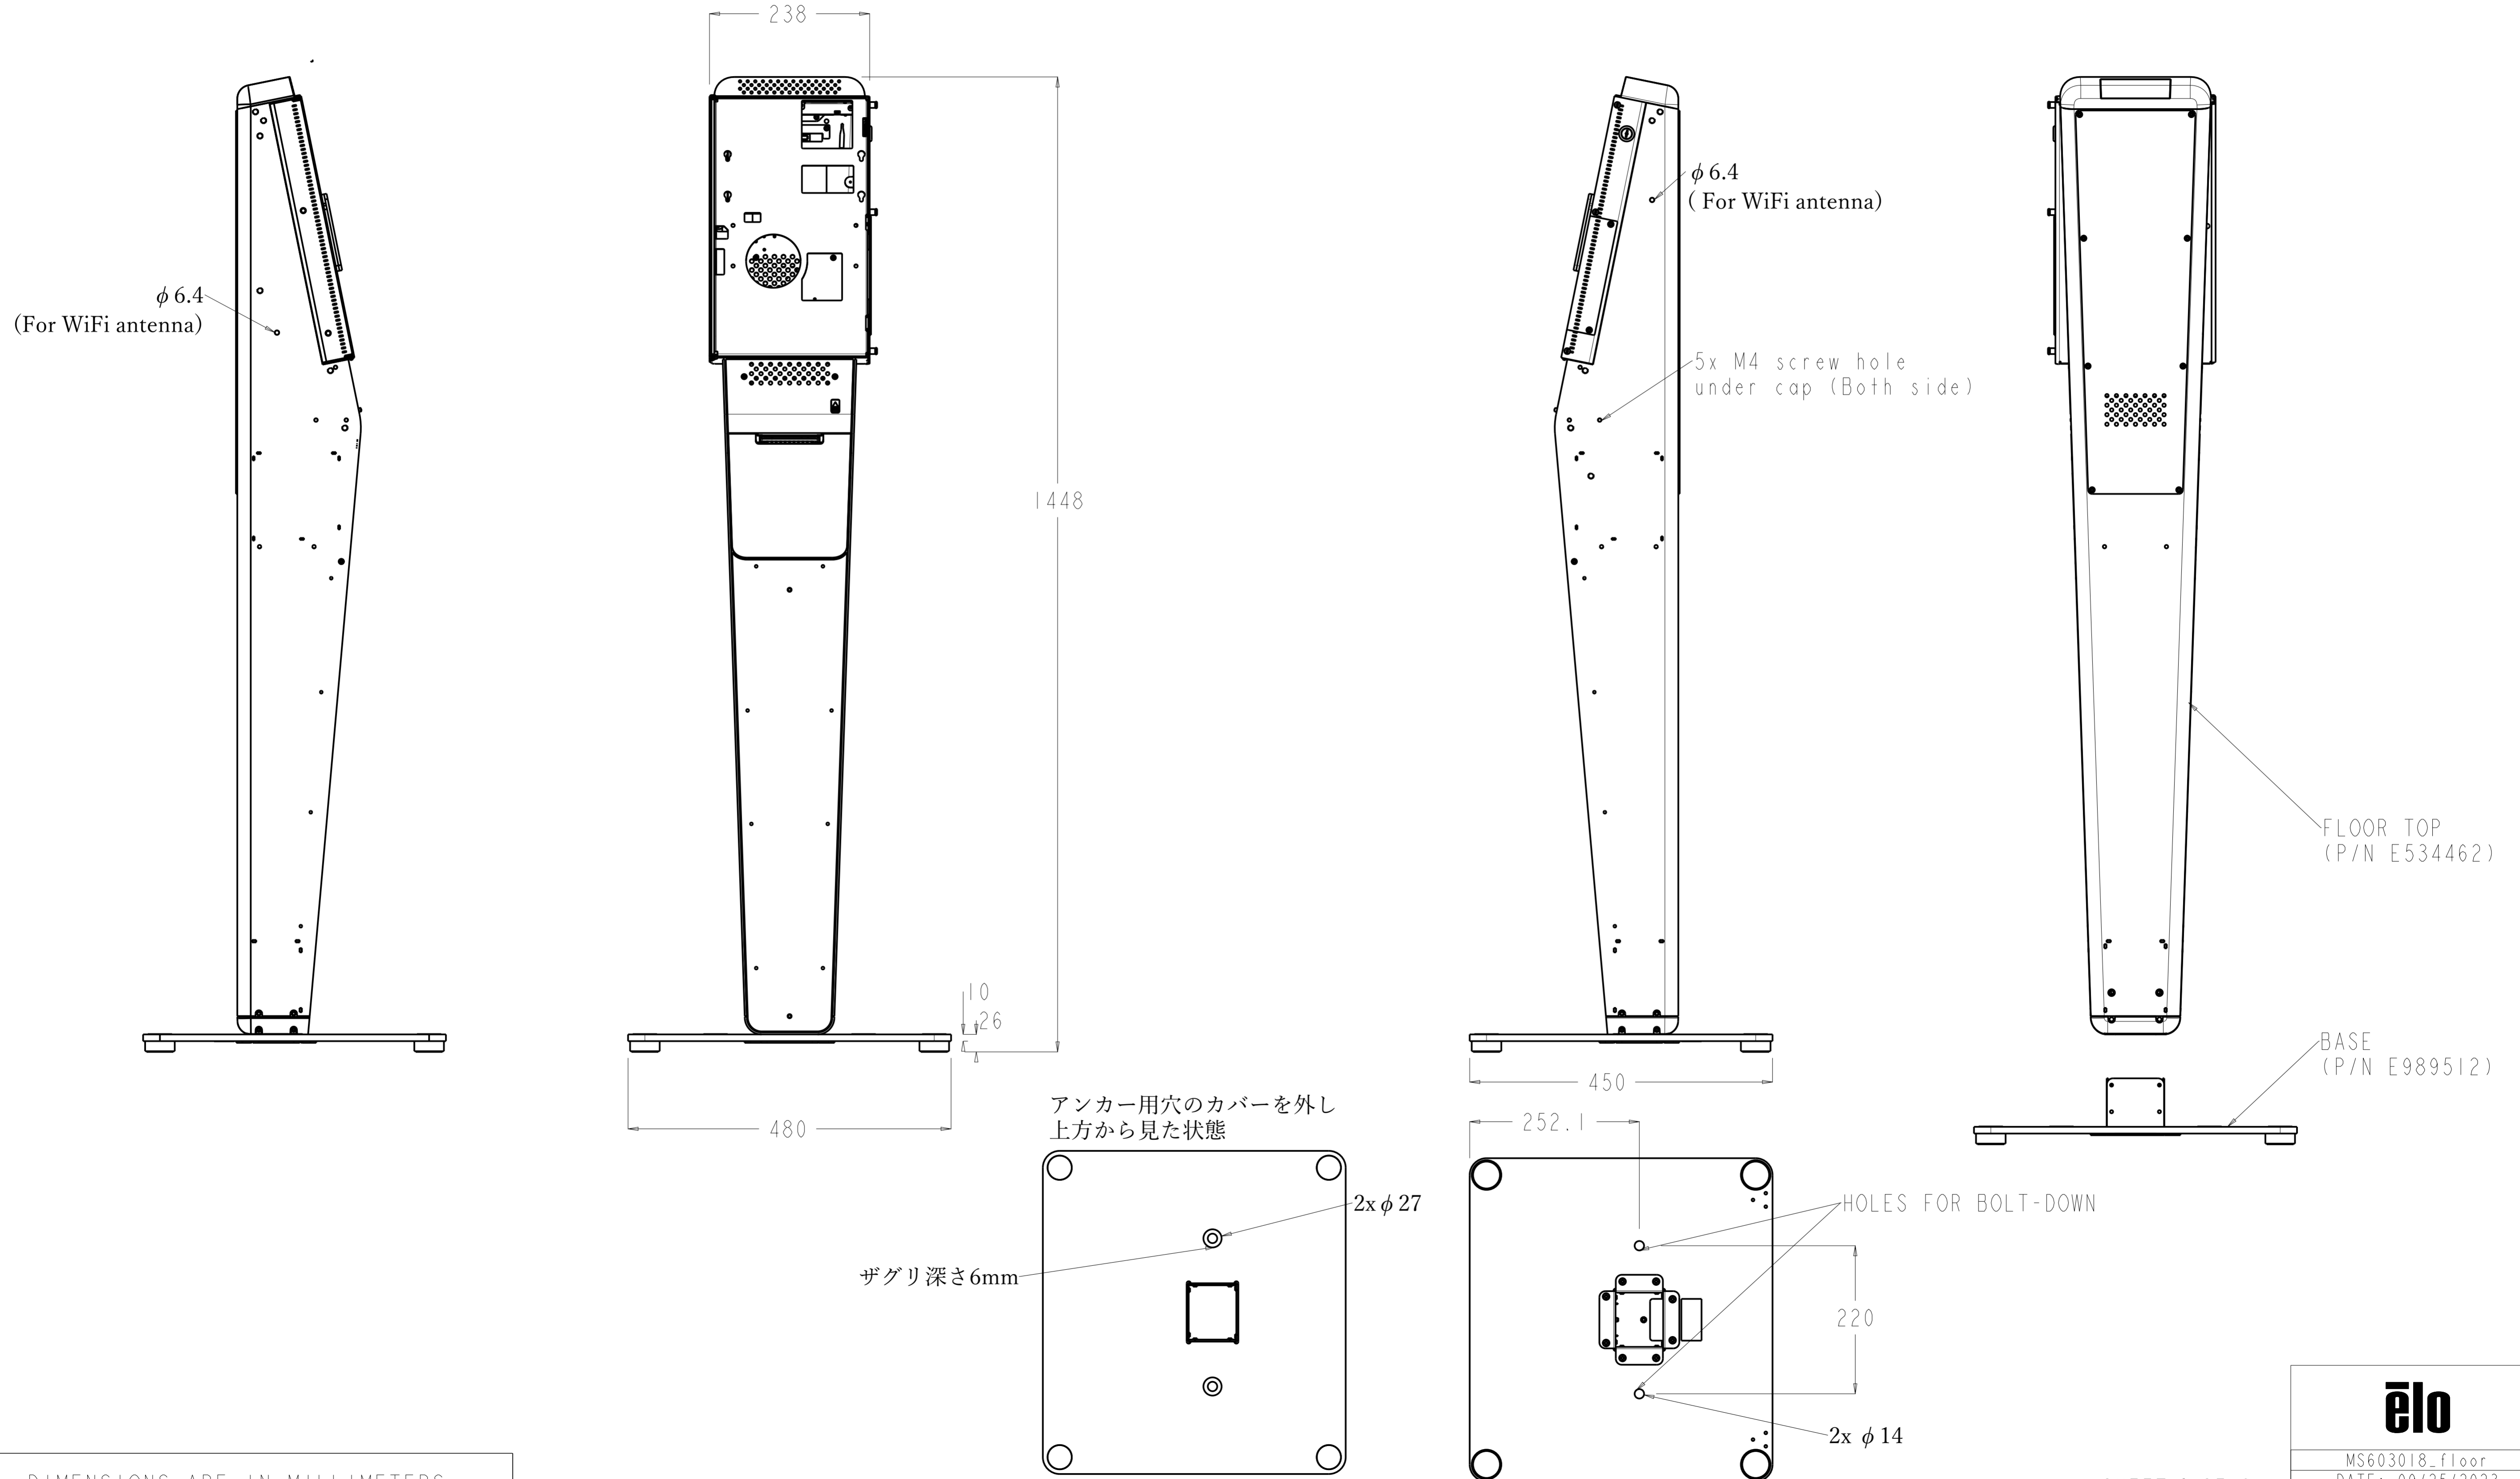

FLOOR
(P/N E534462 + P/N E989512)

TITLE: WALLABY PRO Floor

DIMENSIONS ARE IN MILLIMETERS

SHEET 1 OF 3

elo

MS603018_floor
DATE: 09/25/2023
REV: A2

FLOOR
(P/N E534462 + P/N E989512)
BaseにWheelを取り付けた場合

TITLE: WALLABY PRO Floor

DIMENSIONS ARE IN MILLIMETERS

SHEET 2 OF 3

elo

MS603018_floor
DATE: 09/25/2023
REV: A2

SINGLE FLOOR
(P/N E534462 + P/N E989512)

TITLE: WALLABY PRO Floor

ESY22i1-2UWD-0-4G-6E-AQ-GMS-BK-NSを取り付けた場合

DIMENSIONS ARE IN MILLIMETERS