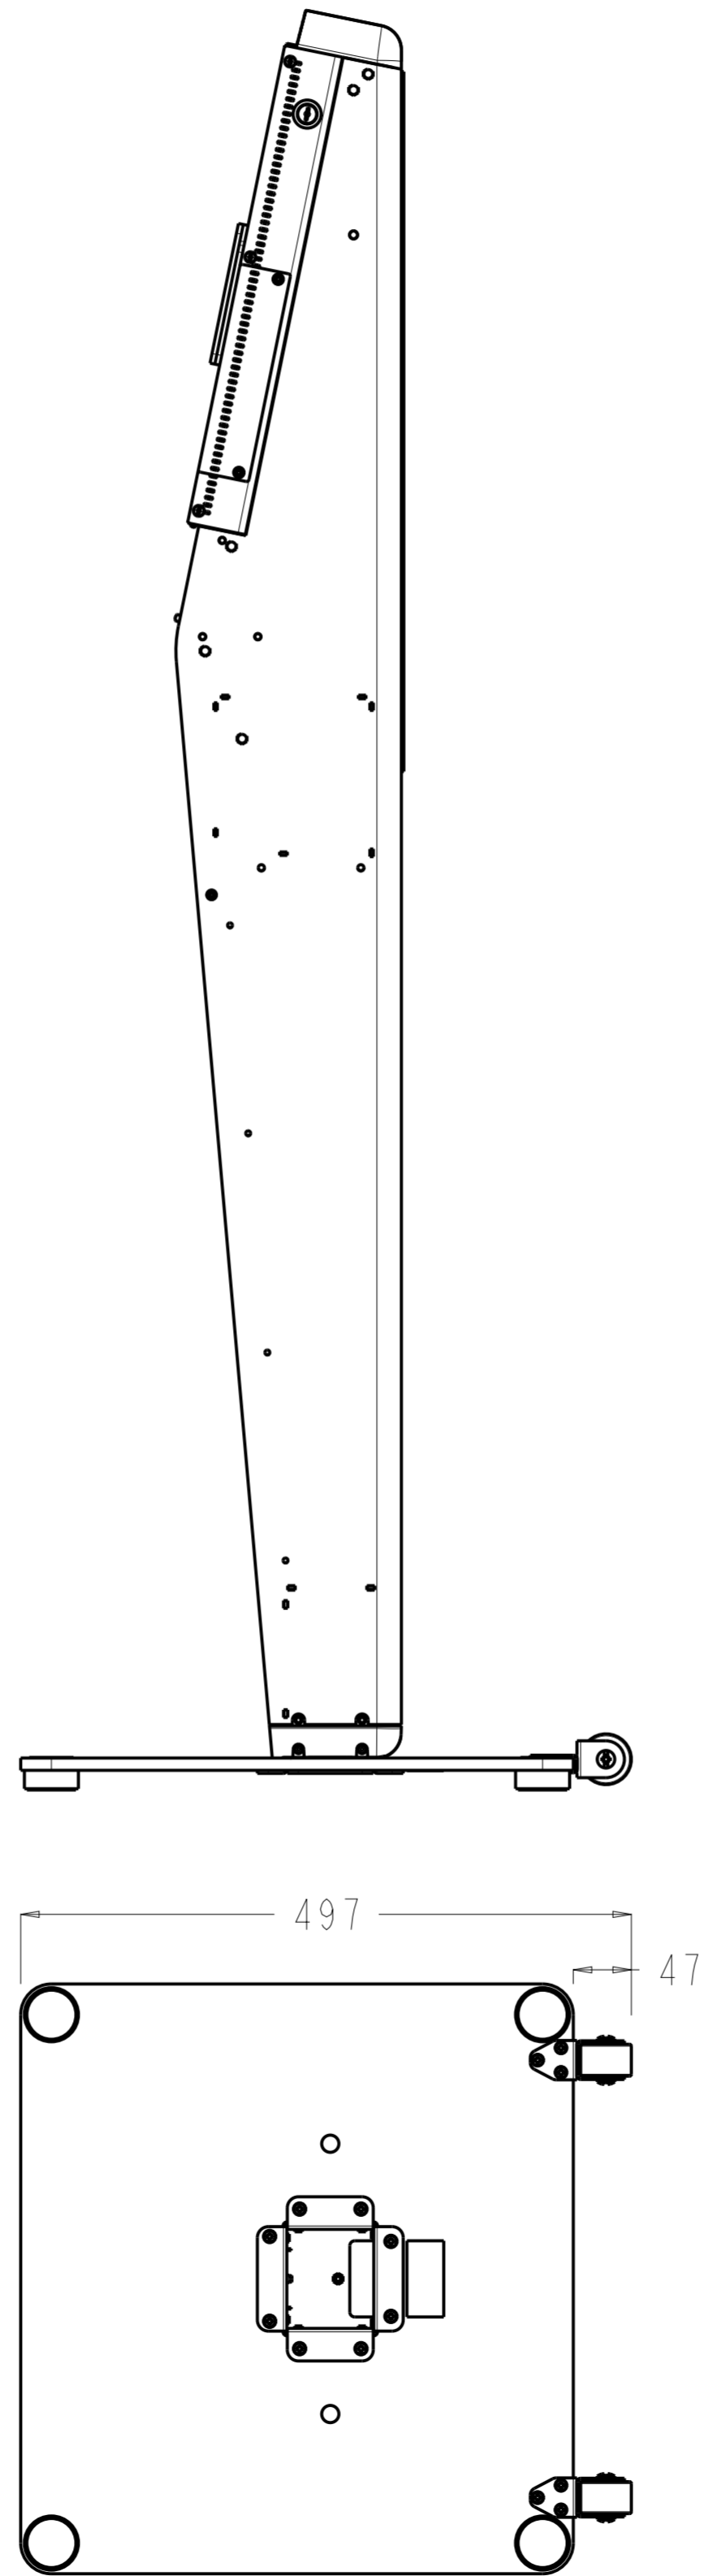

FLOOR
(P/N E534462 + P/N E989512)

TITLE: WALLABY PRO Floor

DIMENSIONS ARE IN MILLIMETERS

SHEET 1 OF 3

elo

MS603018_floor
DATE: 09/25/2023
REV: A2

FLOOR
(P/N E534462 + P/N E989512)
BaseにWheelを取り付けた場合

TITLE: WALLABY PRO Floor

DIMENSIONS ARE IN MILLIMETERS

SHEET 2 OF 3

elo

MS603018_floor
DATE: 09/25/2023
REV: A2

SINGLE FLOOR
(P/N E534462 + P/N E989512)

TITLE: WALLABY PRO Floor

ESY22i1-2UWD-0-4G-6E-AQ-GMS-BK-NSを取り付けた場合

DIMENSIONS ARE IN MILLIMETERS