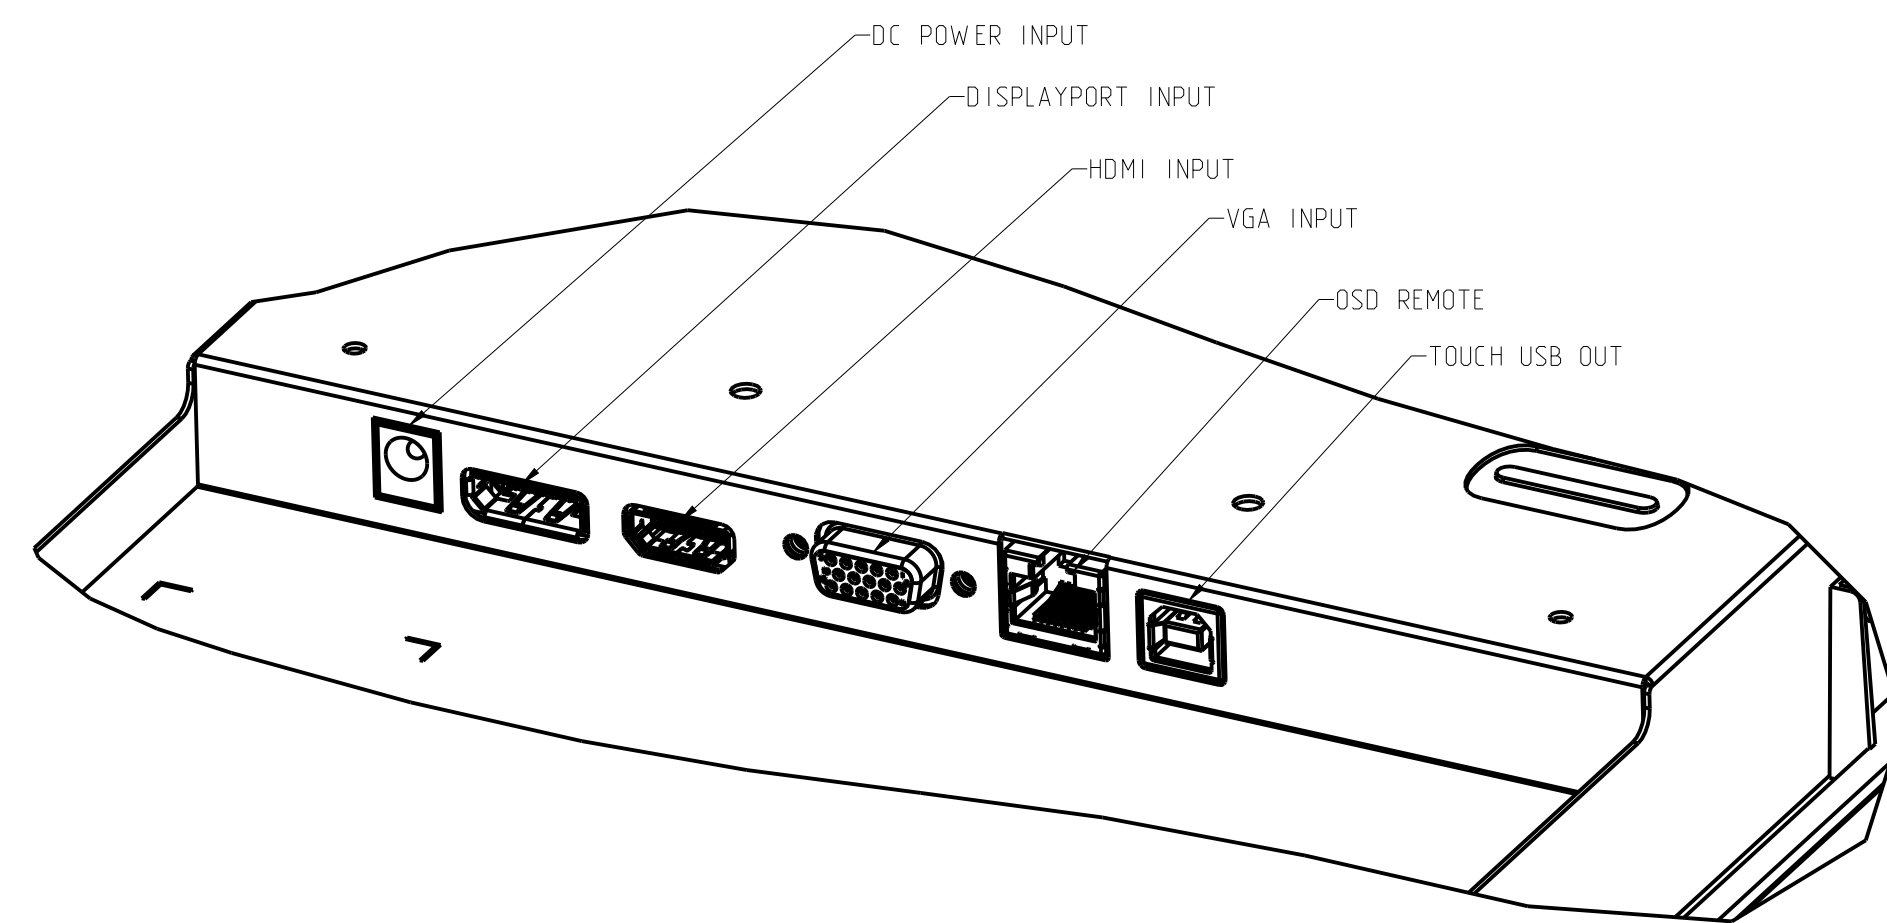

REAR MOUNT  
M4 THREADS,X8  
MAX THREAD DEPTH=8MM

WITH FLUSH MOUNTING BRACKETS(4 INCLUDED)  
REPLACEMENT BRACKET KIT P/N E548786 AVAILABLE SEPARATELY