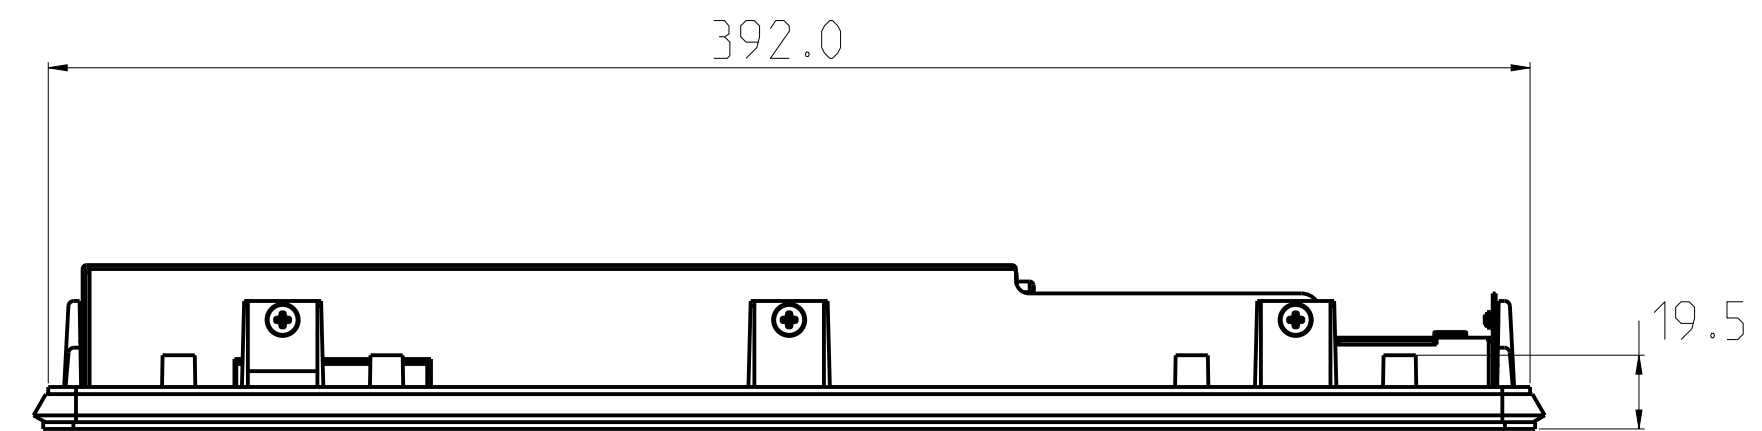

REAR MOUNT  
M4 THREADS,X8  
MAX THREAD DEPTH=8MM

WITH FLUSH MOUNTING BRACKETS(4 INCLUDED)  
REPLACEMENT BRACKET KIT P/N E548786 AVAILABLE SEPARATELY