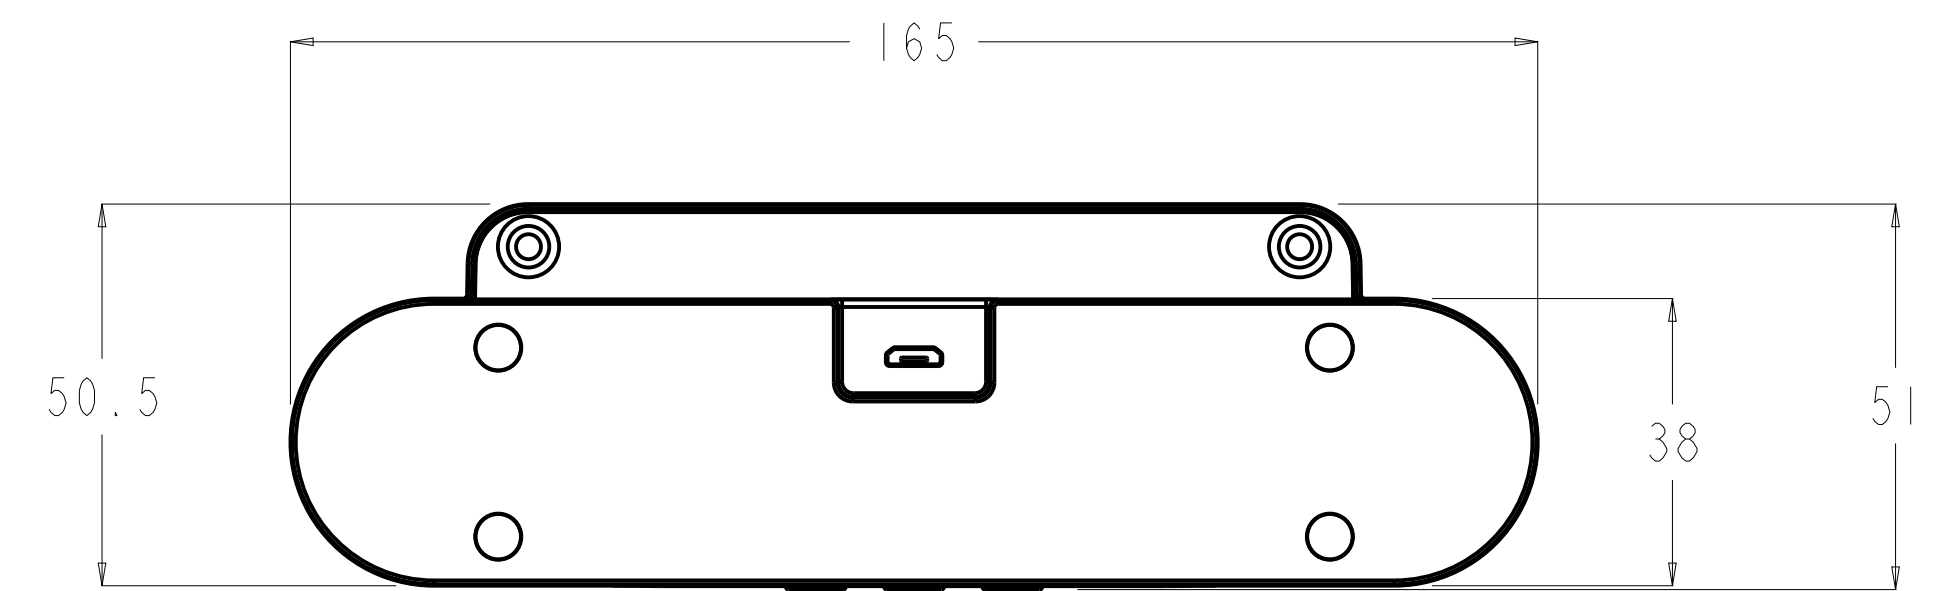

STATUS LIGHT
VOL DOWN BUTTON
MUTE BUTTON
VOL UP BUTTON

ADDITIONAL MICRO USB POWER CONNECTOR

MICRO USB CONNECTOR