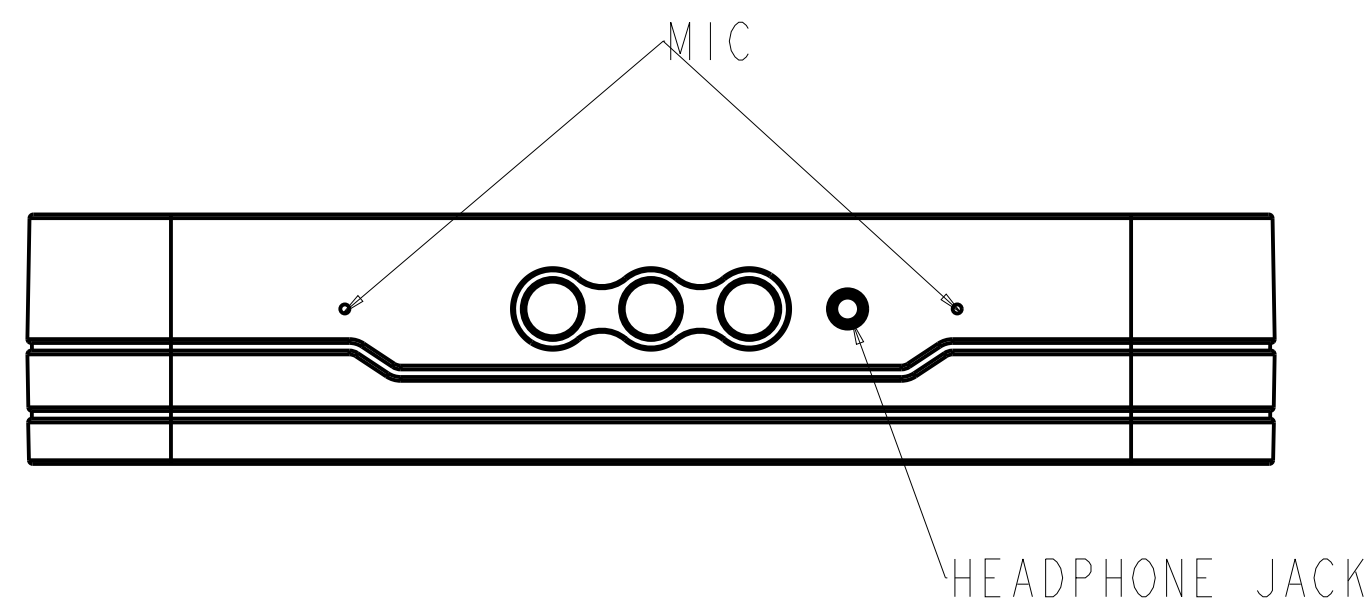

STATUS LIGHT
VOL DOWN BUTTON
MUTE BUTTON
VOL UP BUTTON

ADDITIONAL MICRO USB POWER CONNECTOR

MICRO USB CONNECTOR