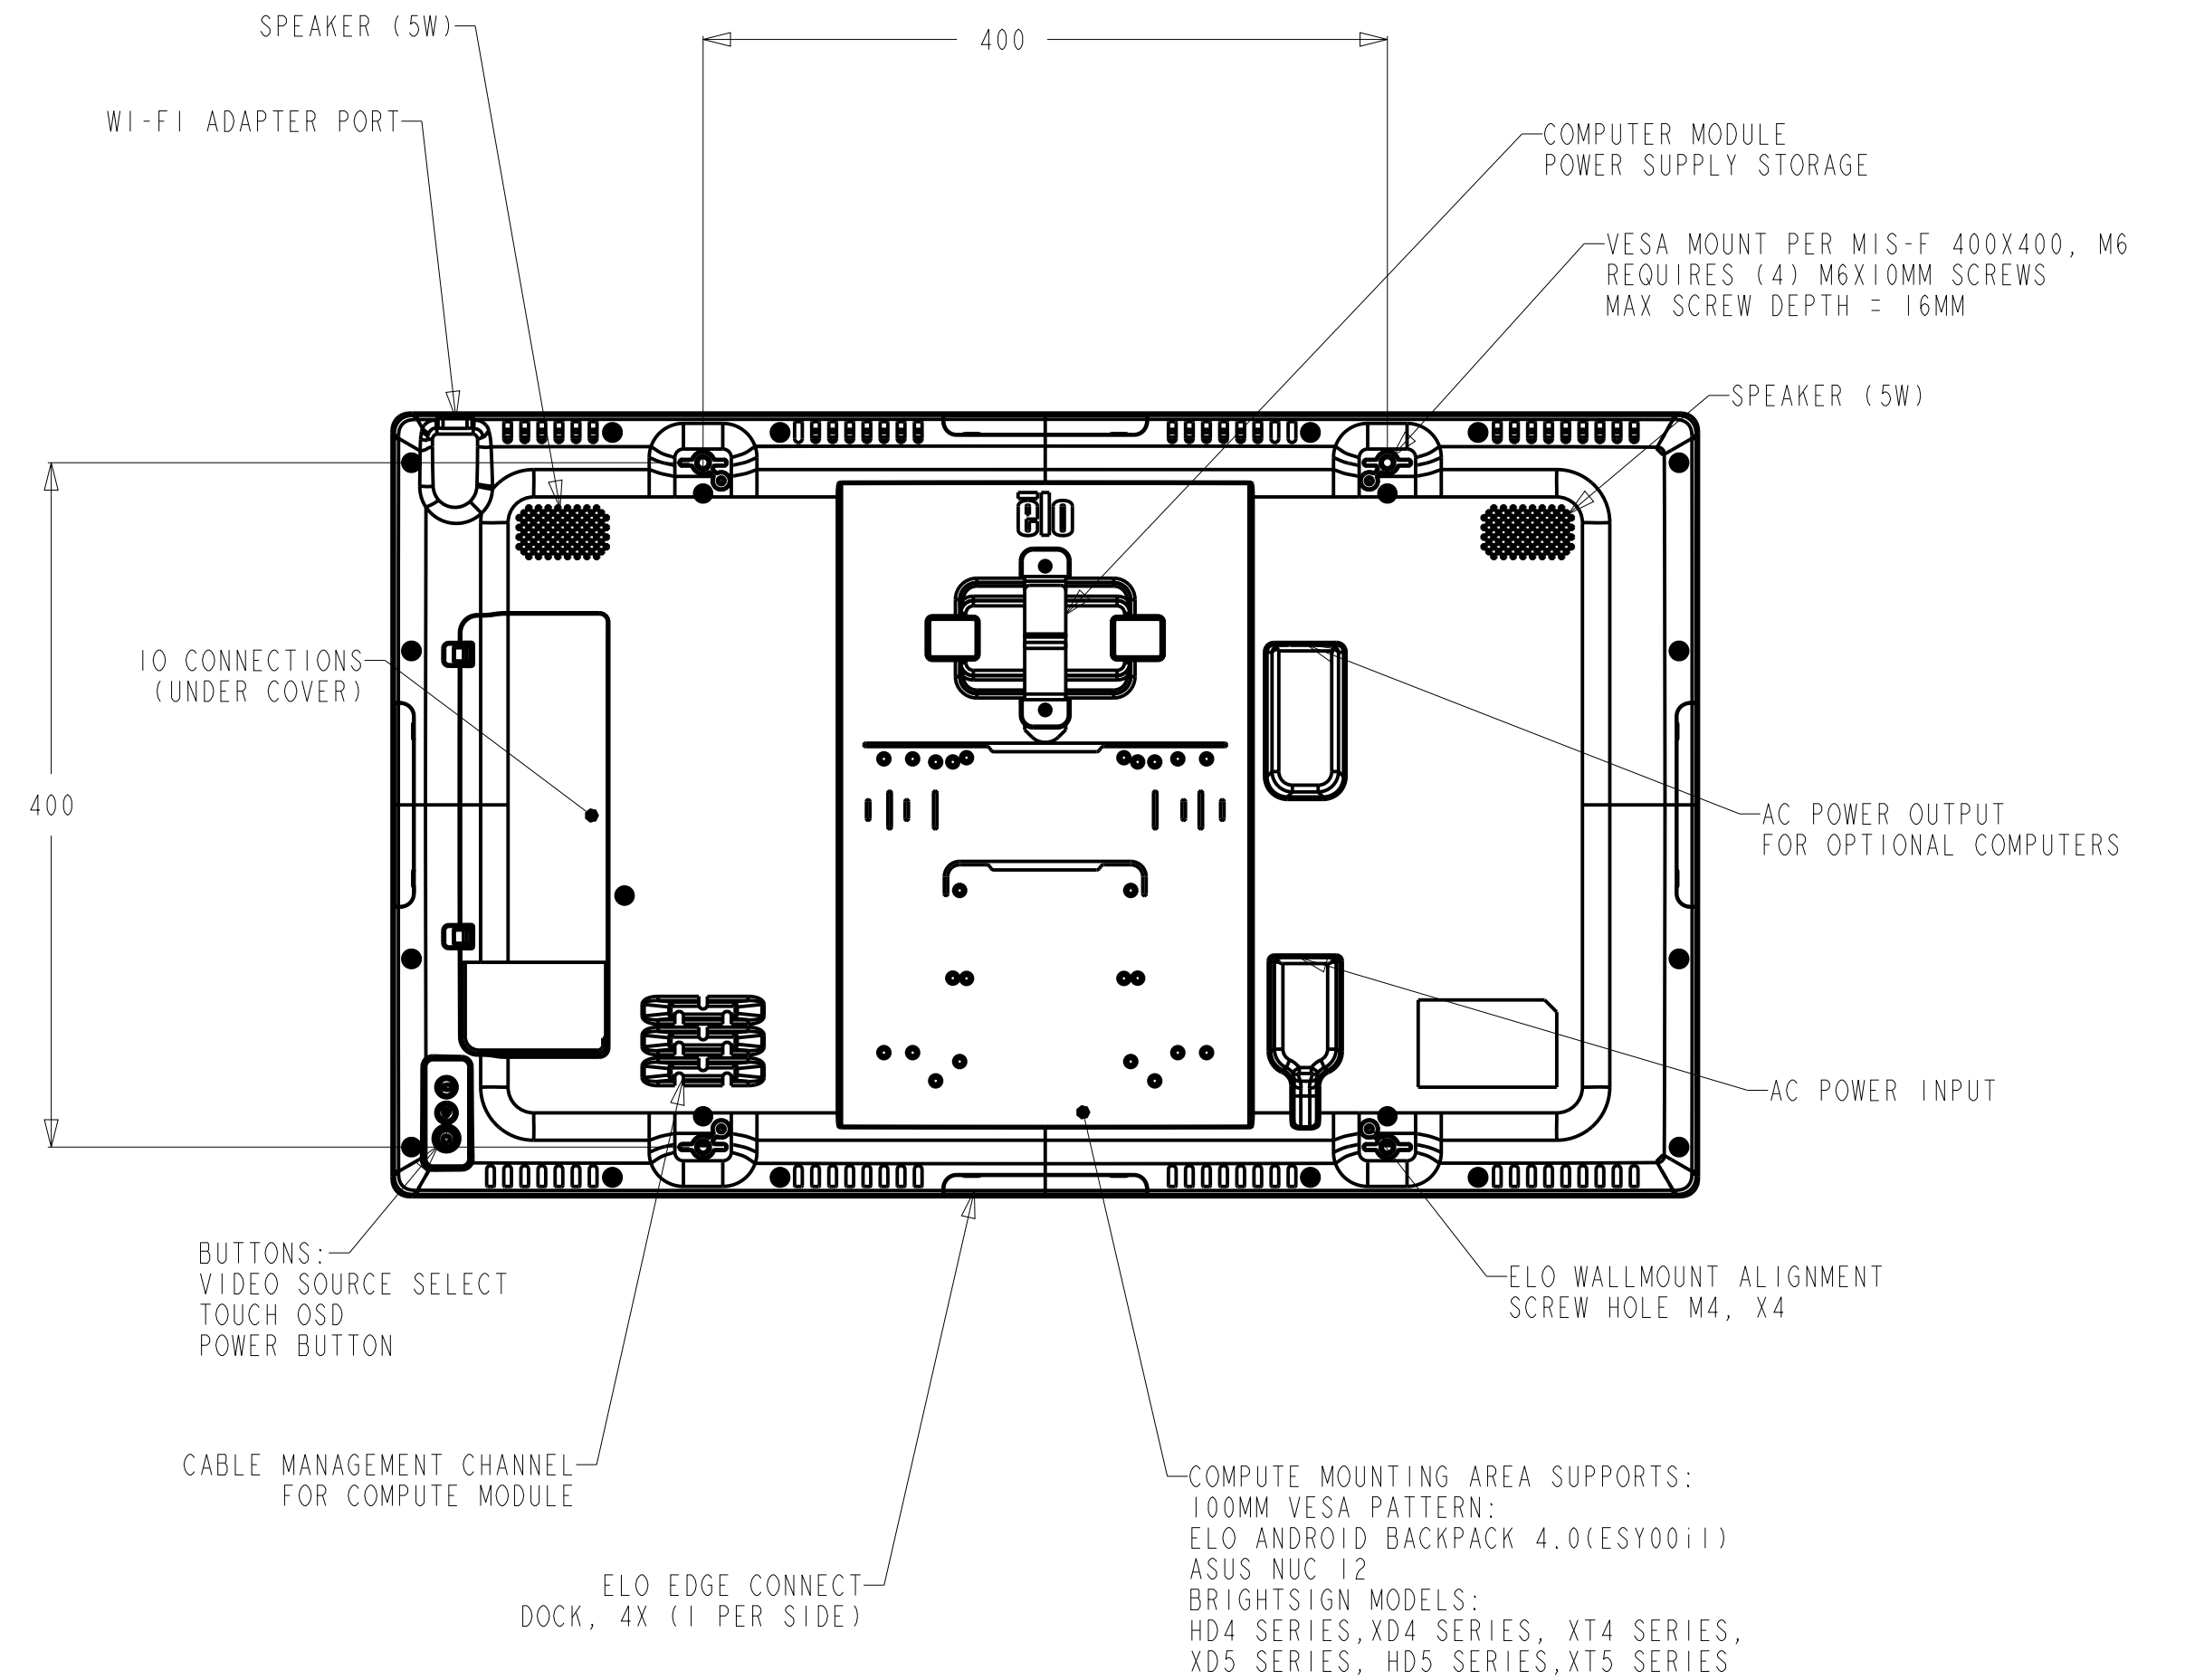

DIMENSIONAL DRAWING: ET3204L

8.2 RECESSED AREA FOR COMPUTER MOUNTING

WI-FI ADAPTER KIT P/N E131942

IO CONNECTIONS

COMPUTE MODULE MOUNTING