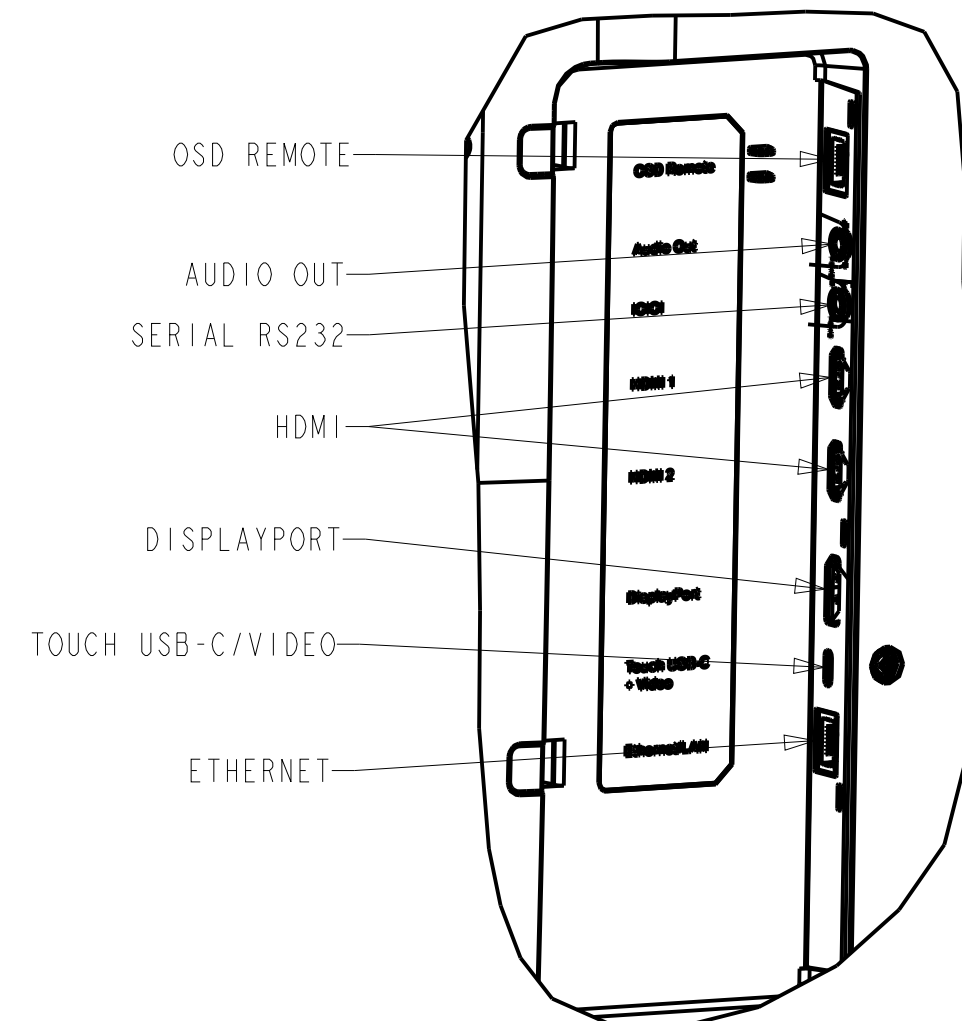

DIMENSIONAL DRAWING: ET3204L

8.2 RECESSED AREA FOR COMPUTER MOUNTING

WI-FI ADAPTER KIT P/N E131942

IO CONNECTIONS

COMPUTE MODULE MOUNTING