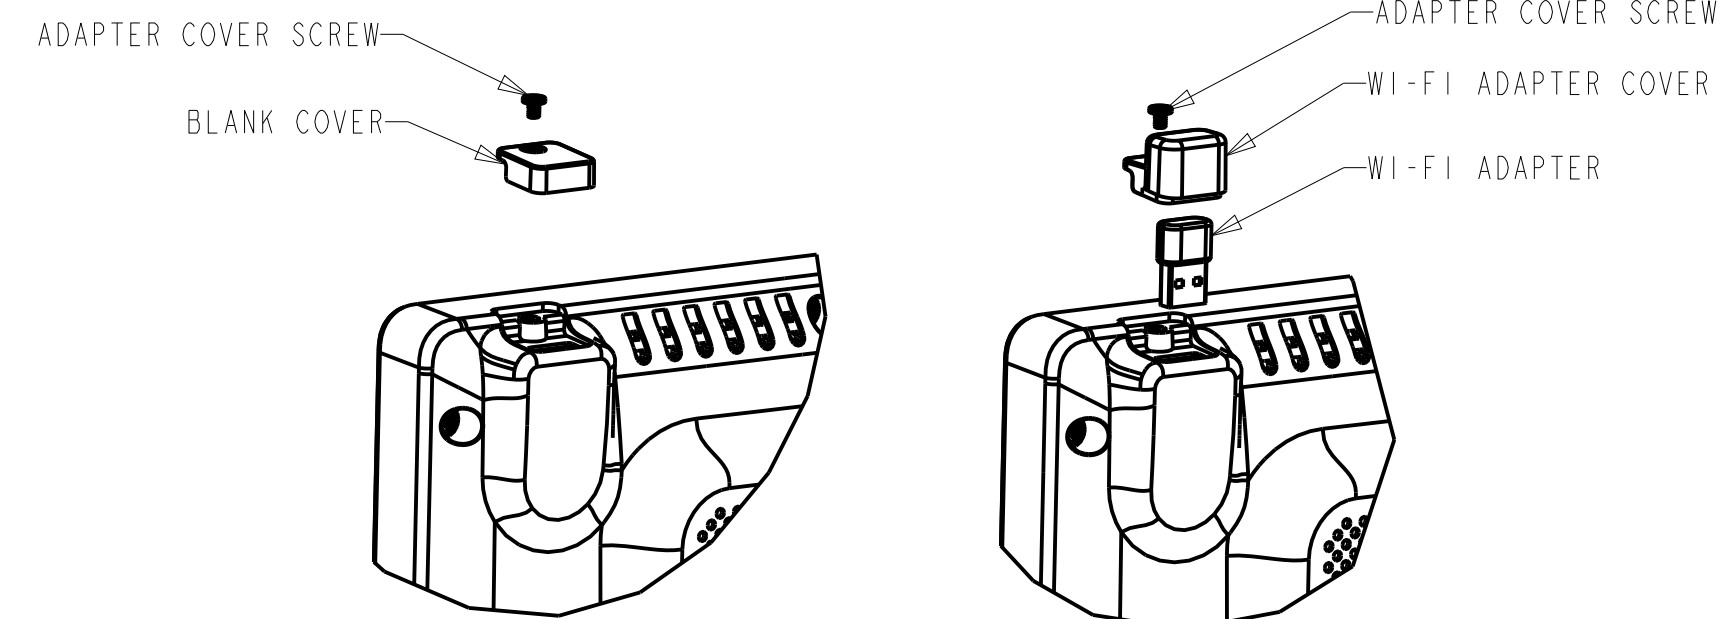

DIMENSIONAL DRAWING: ET3204L

8.2 RECESSED AREA FOR COMPUTER MOUNTING

WI-FI ADAPTER KIT P/N E131942

IO CONNECTIONS

COMPUTE MODULE MOUNTING