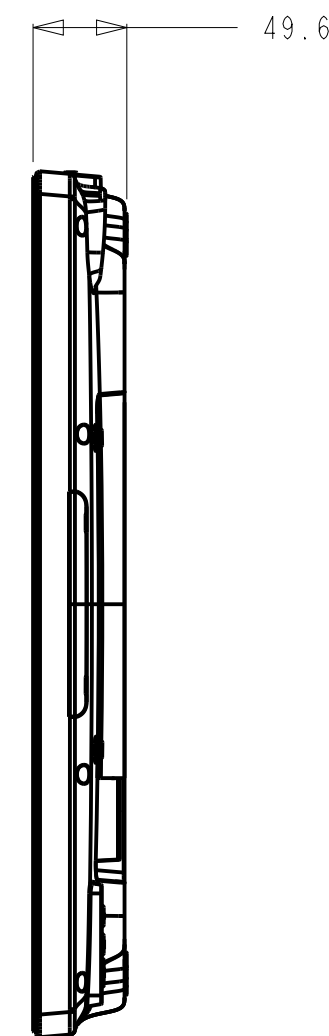

DIMENSIONAL DRAWING: ET3204L

8.2 RECESSED AREA FOR COMPUTER MOUNTING

WI-FI ADAPTER KIT P/N E131942

IO CONNECTIONS

COMPUTE MODULE MOUNTING