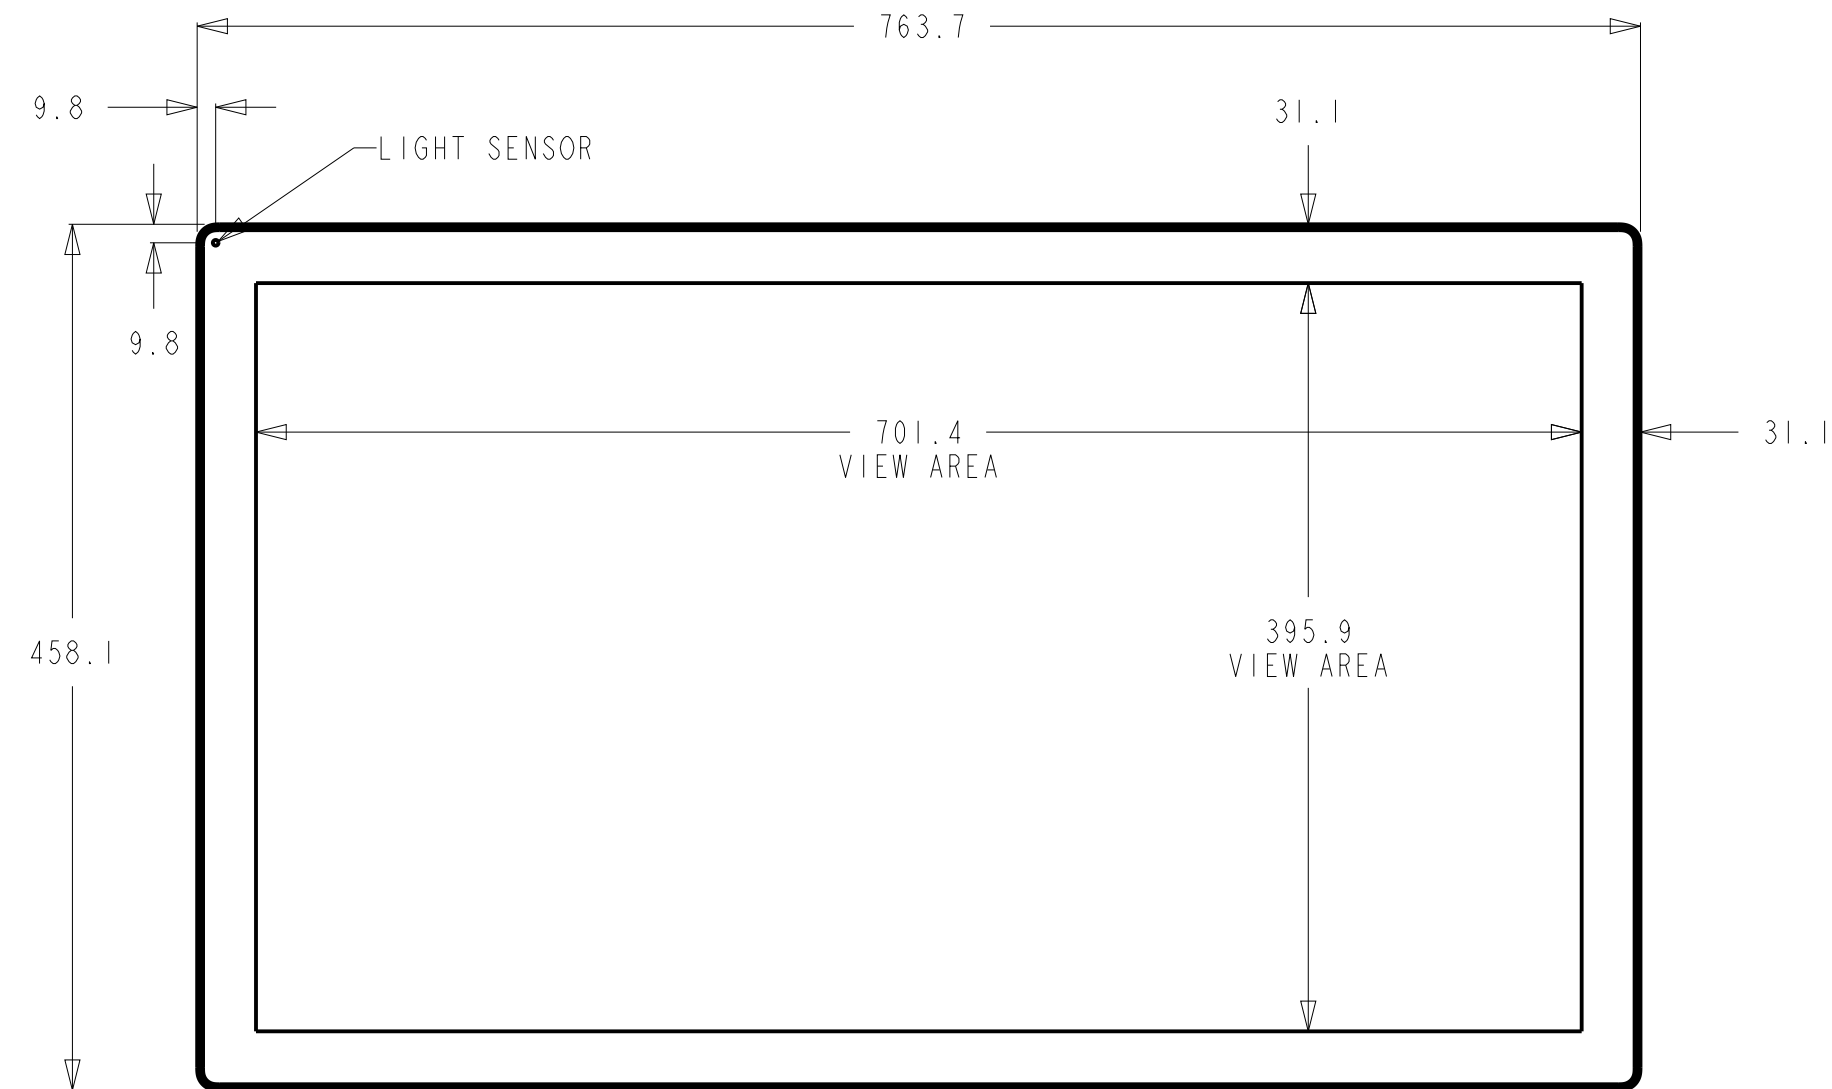

DIMENSIONAL DRAWING: ET3204L

8.2 RECESSED AREA FOR COMPUTER MOUNTING

WI-FI ADAPTER KIT P/N E131942

IO CONNECTIONS

COMPUTE MODULE MOUNTING