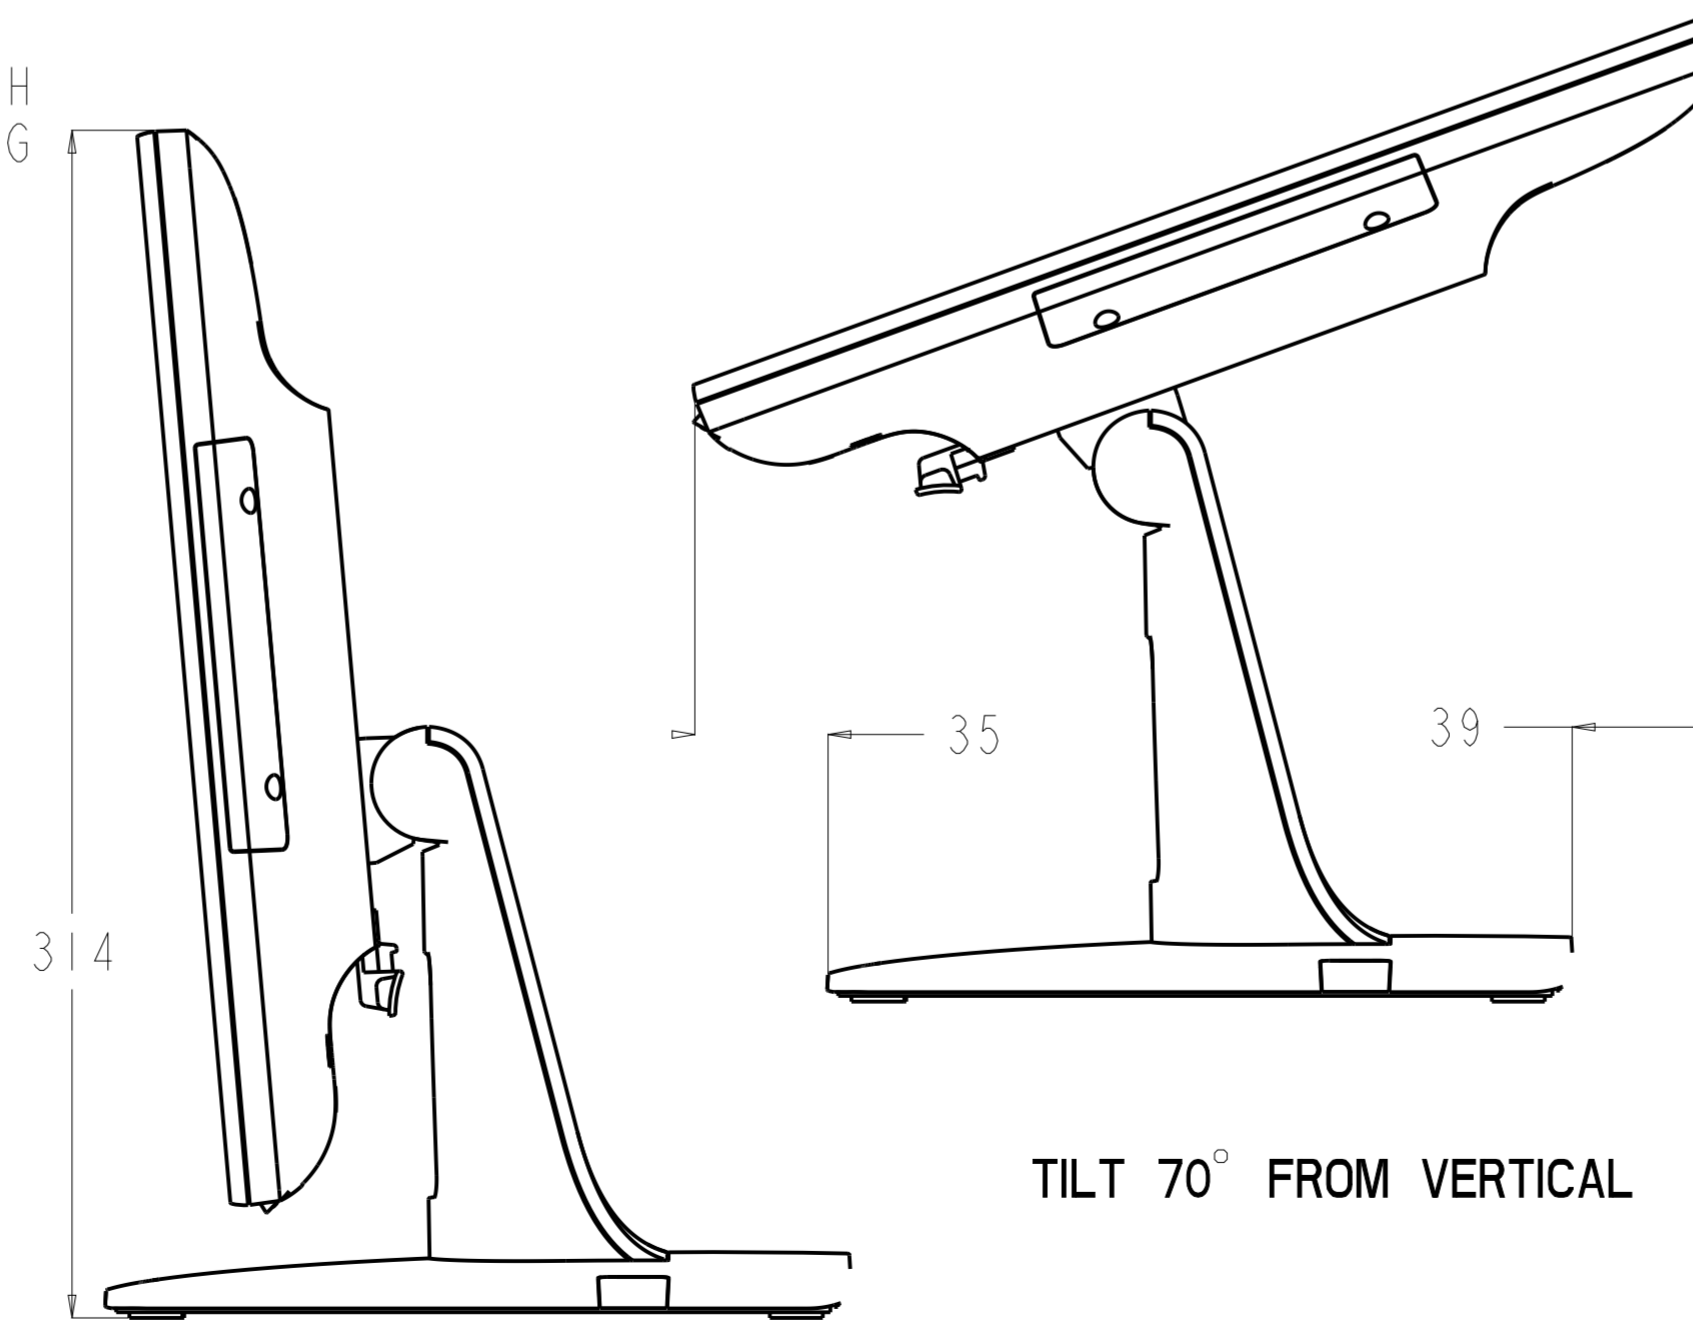

AT Zero bezel (5線式抵抗膜)ET1517L-7CWB-1-XX-ZB-G

1517 STAND BOTTOM VIEW

TILT -5° FROM VERTICAL

TILT 70° FROM VERTICAL

IO Panel