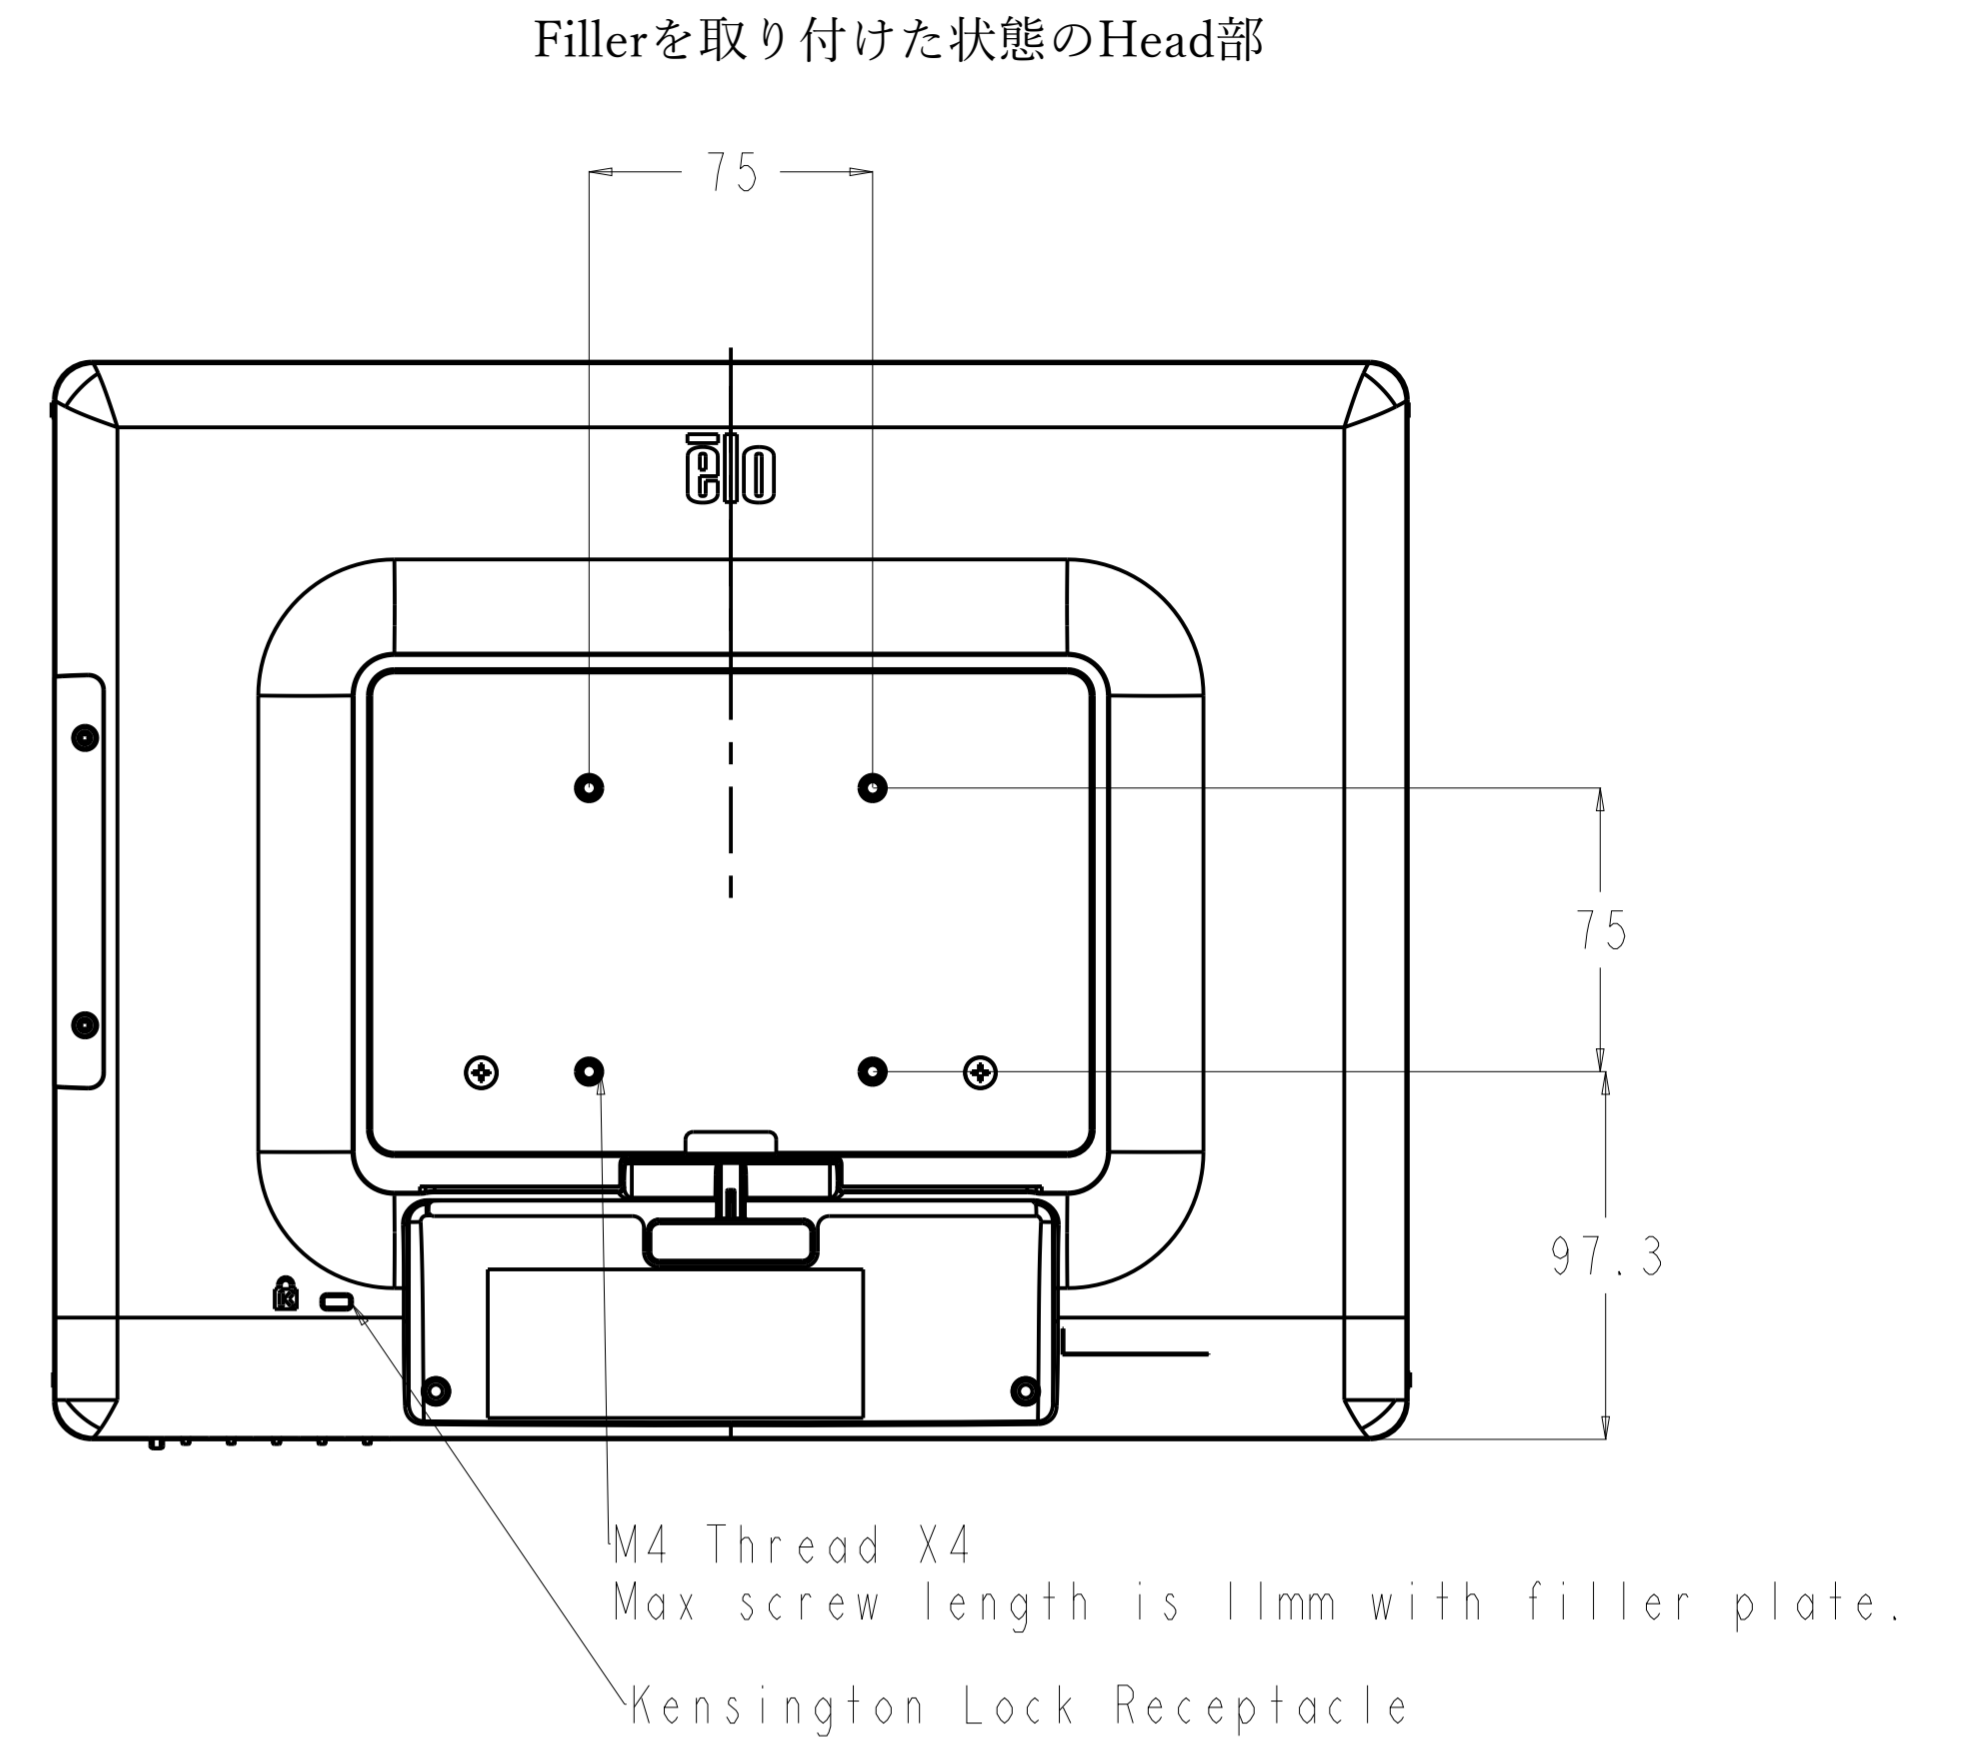

AT Zero bezel (5線式抵抗膜)ET1517L-7CWB-1-XX-ZB-G

1517 STAND BOTTOM VIEW

TILT -5° FROM VERTICAL

TILT 70° FROM VERTICAL

IO Panel