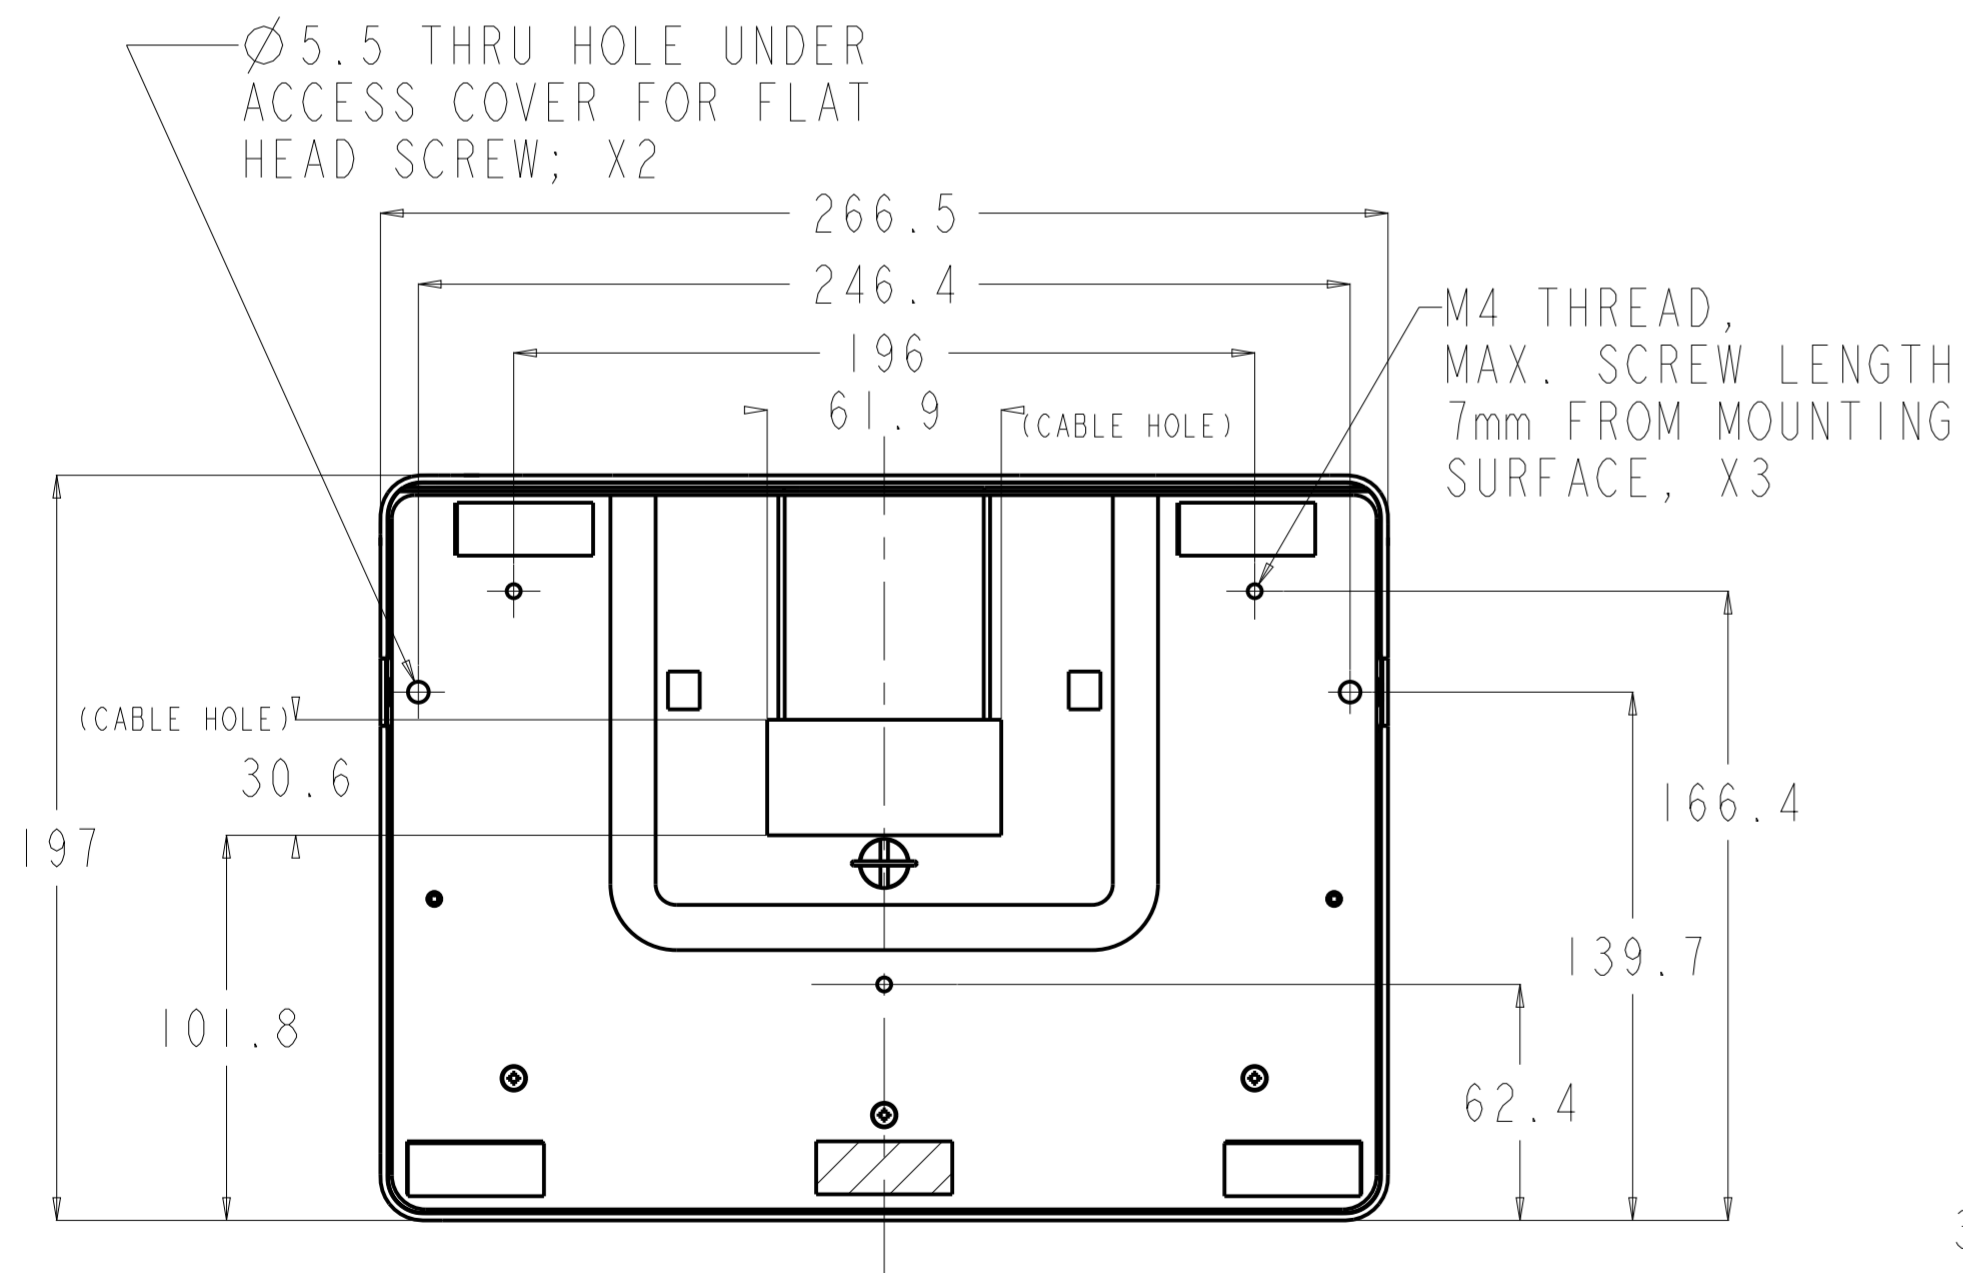

AT Zero bezel (5線式抵抗膜)ET1517L-7CWB-1-XX-ZB-G

1517 STAND BOTTOM VIEW

TILT -5° FROM VERTICAL

TILT 70° FROM VERTICAL

IO Panel