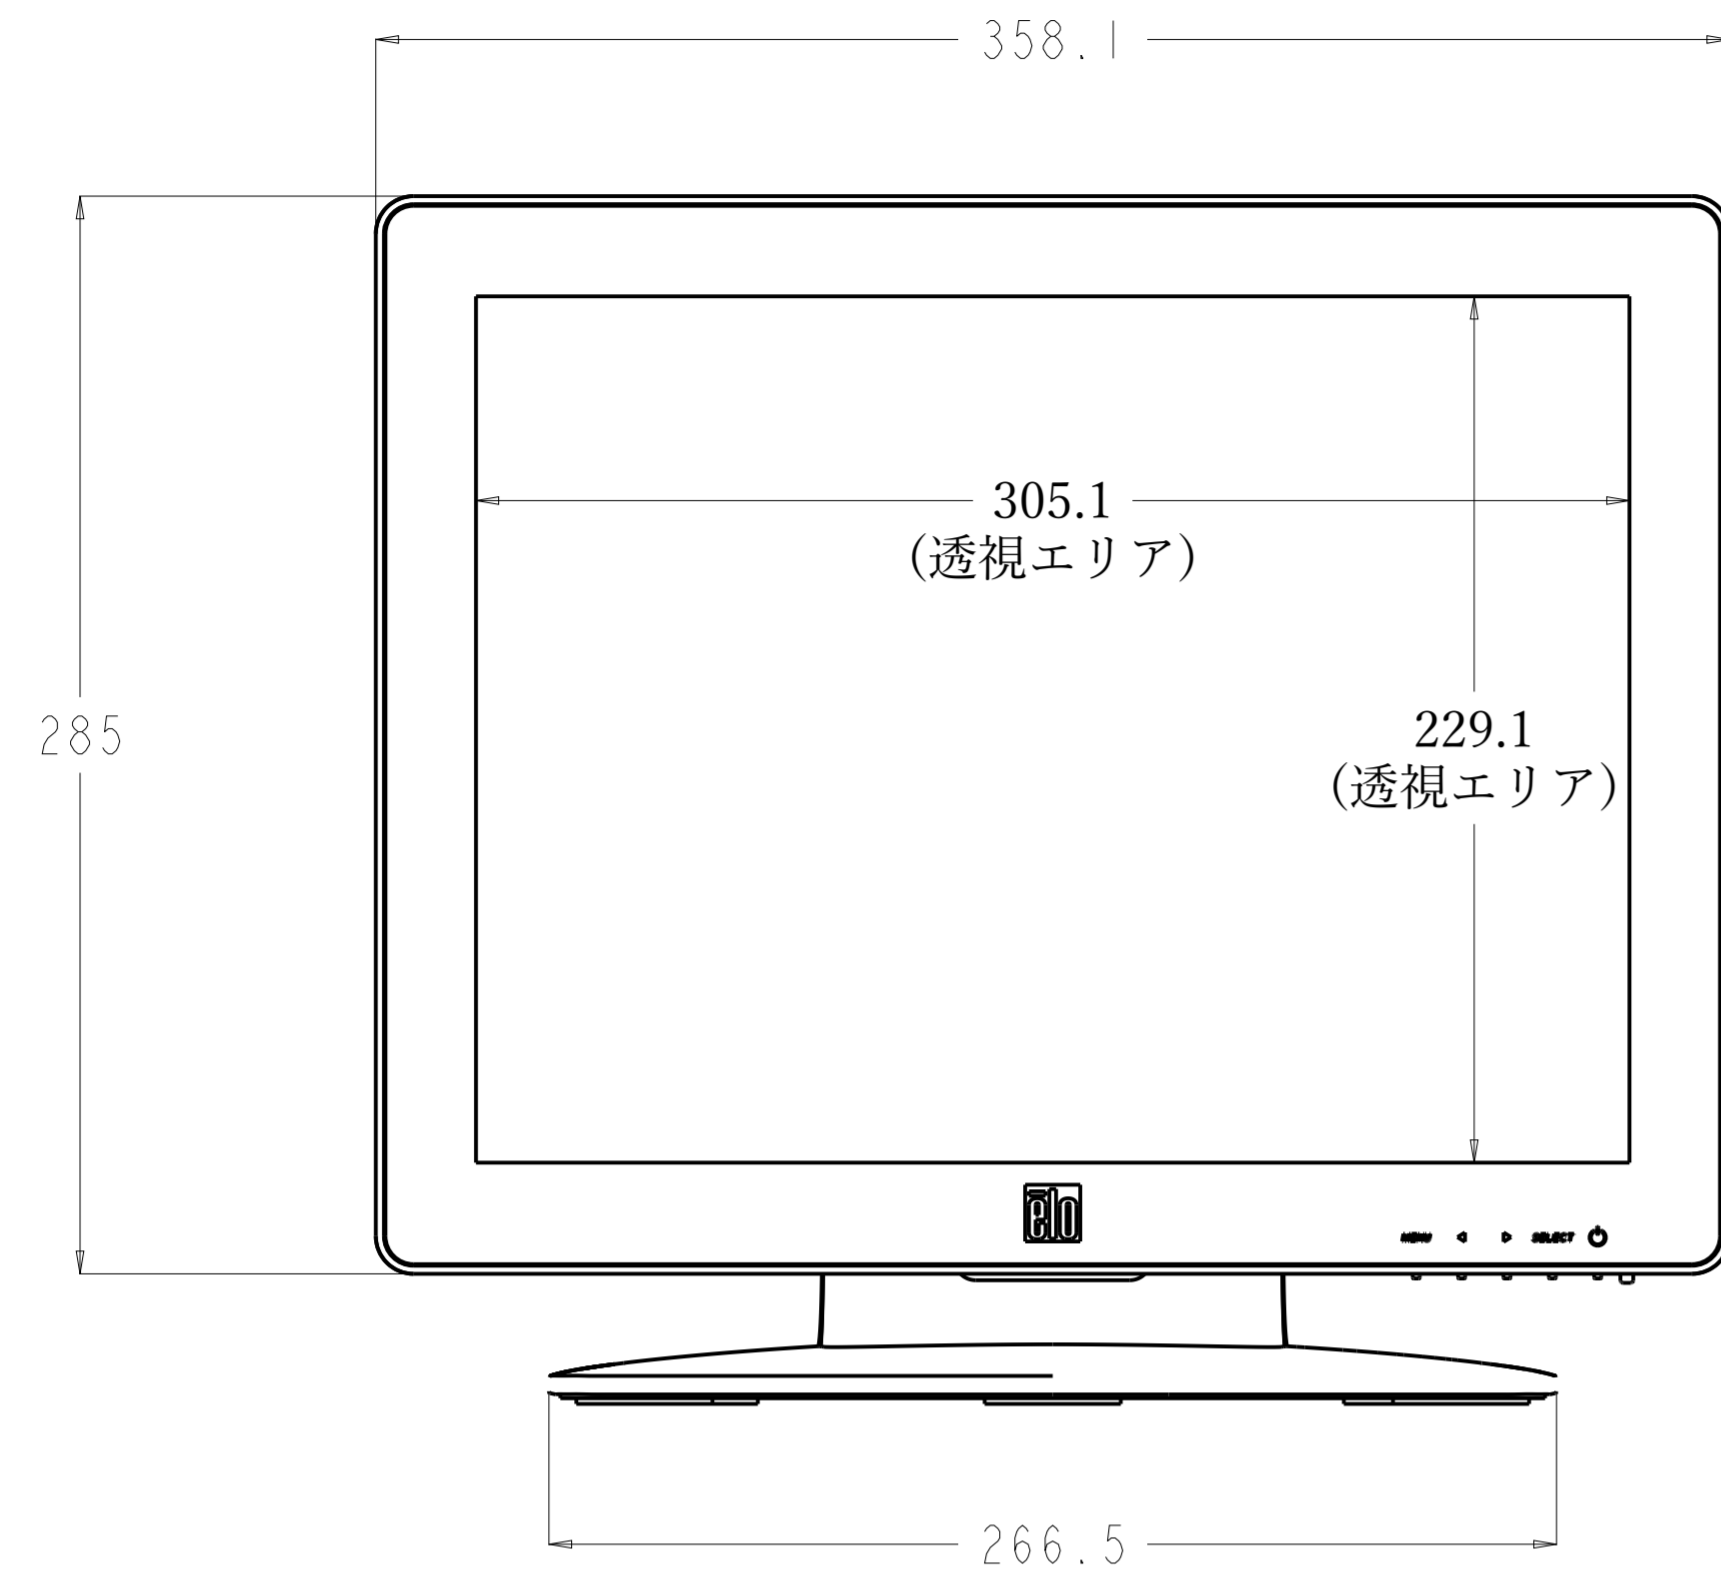

AT Zero bezel (5線式抵抗膜)ET1517L-7CWB-1-XX-ZB-G

1517 STAND BOTTOM VIEW

TILT -5° FROM VERTICAL

TILT 70° FROM VERTICAL

IO Panel