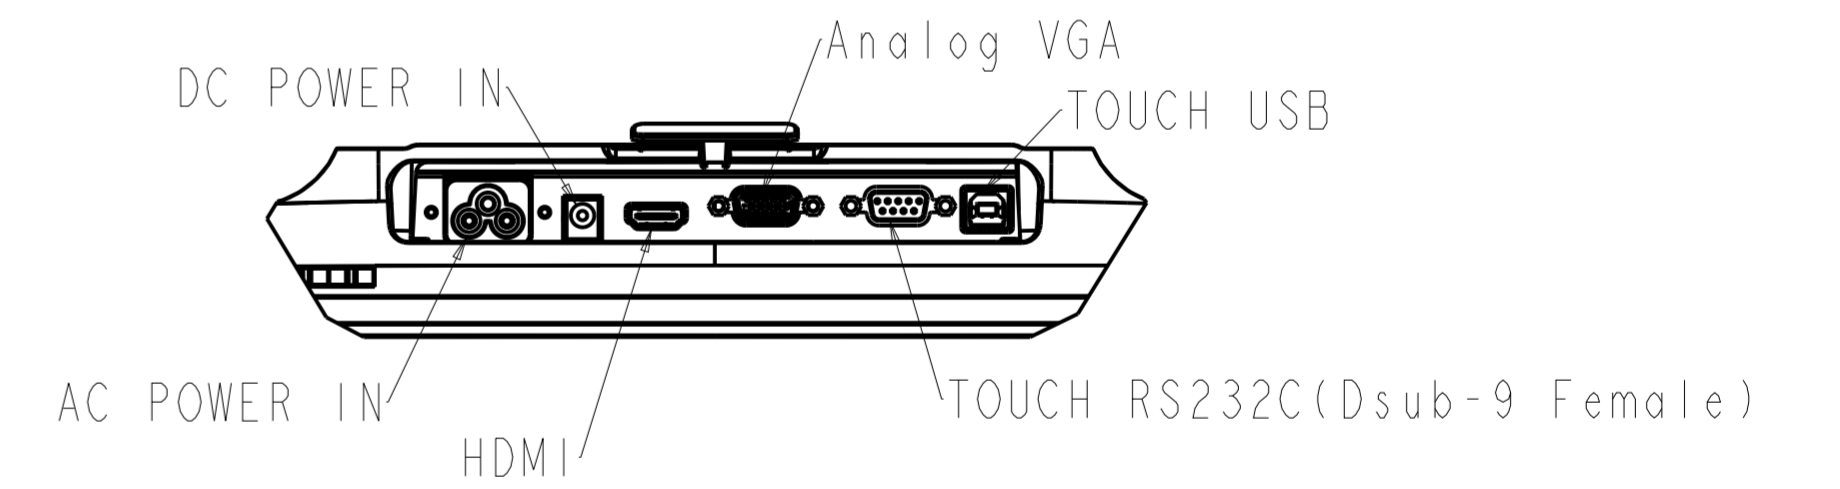

AT Zero bezel (5線式抵抗膜)ET1517L-7CWB-1-XX-ZB-G

1517 STAND BOTTOM VIEW

TILT -5° FROM VERTICAL

TILT 70° FROM VERTICAL

IO Panel