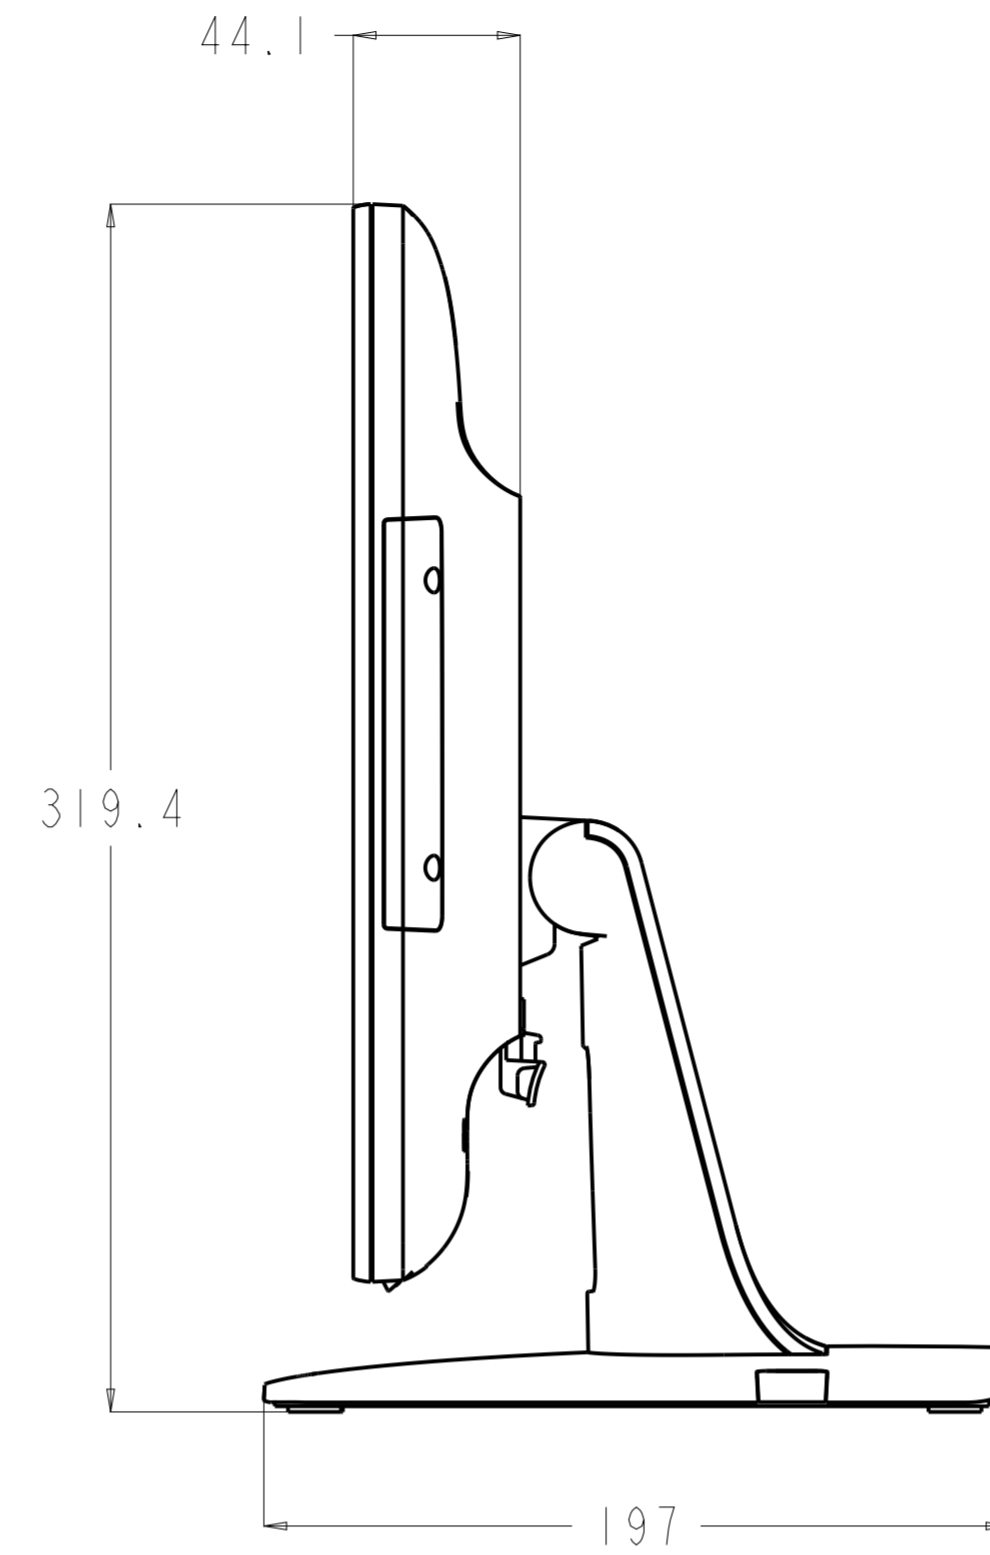

AT Zero bezel (5線式抵抗膜)ET1517L-7CWB-1-XX-ZB-G

1517 STAND BOTTOM VIEW

TILT -5° FROM VERTICAL

TILT 70° FROM VERTICAL

IO Panel